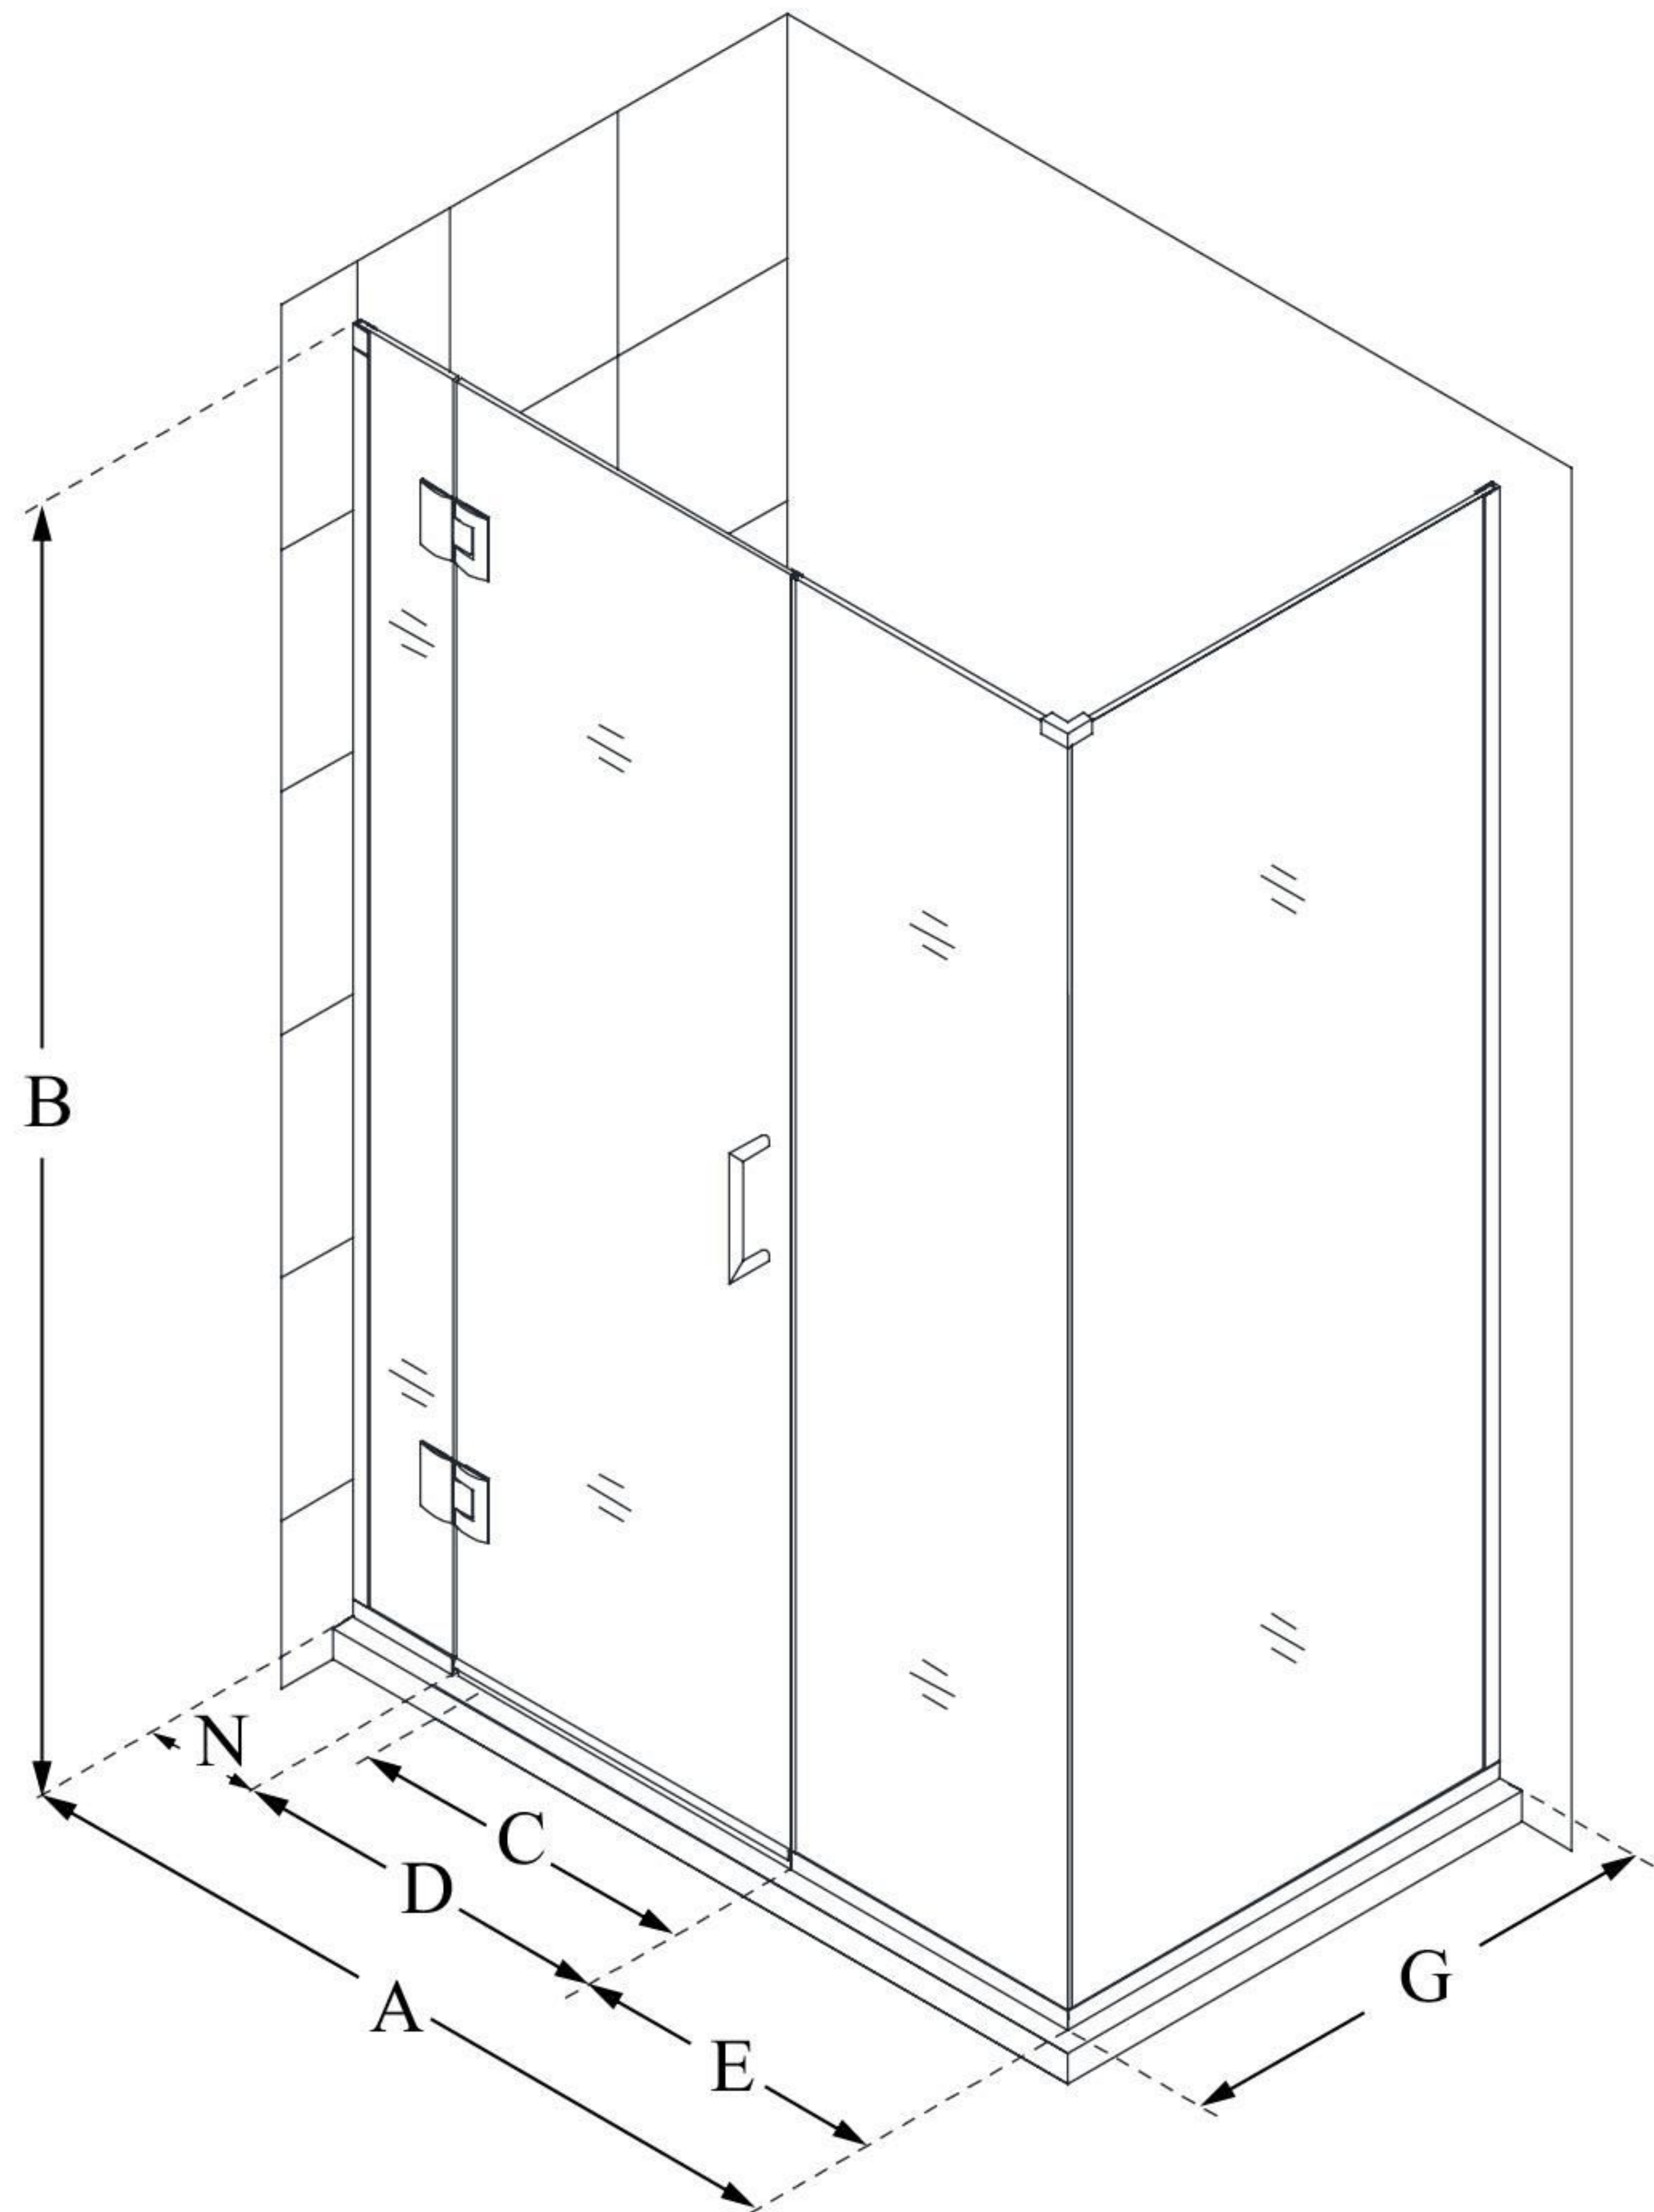

E12830534

UNIDOOR-X

DreamLine Unidoor-X 64 1/2" W
x 34 3/8" D x 72" H Frameless
Hinged Shower Enclosure, Clear
Glass

SWING DOOR

CONFIGURATION DIMENSIONS:

A: 64 1/2"

MODEL WIDTH

B: 72"

MODEL HEIGHT

C: 27"

ACCESS WIDTH

D: 28"

DOOR WIDTH

E: 30 1/2"

INLINE PANEL WIDTH

G: 34 3/8"

RETURN PANEL WIDTH

N: 6"

HINGE PANEL WIDTH

DreamLine reserves the right to update or modify the hardware or materials pictured without prior notice for the purpose of product improvement and customer satisfaction.