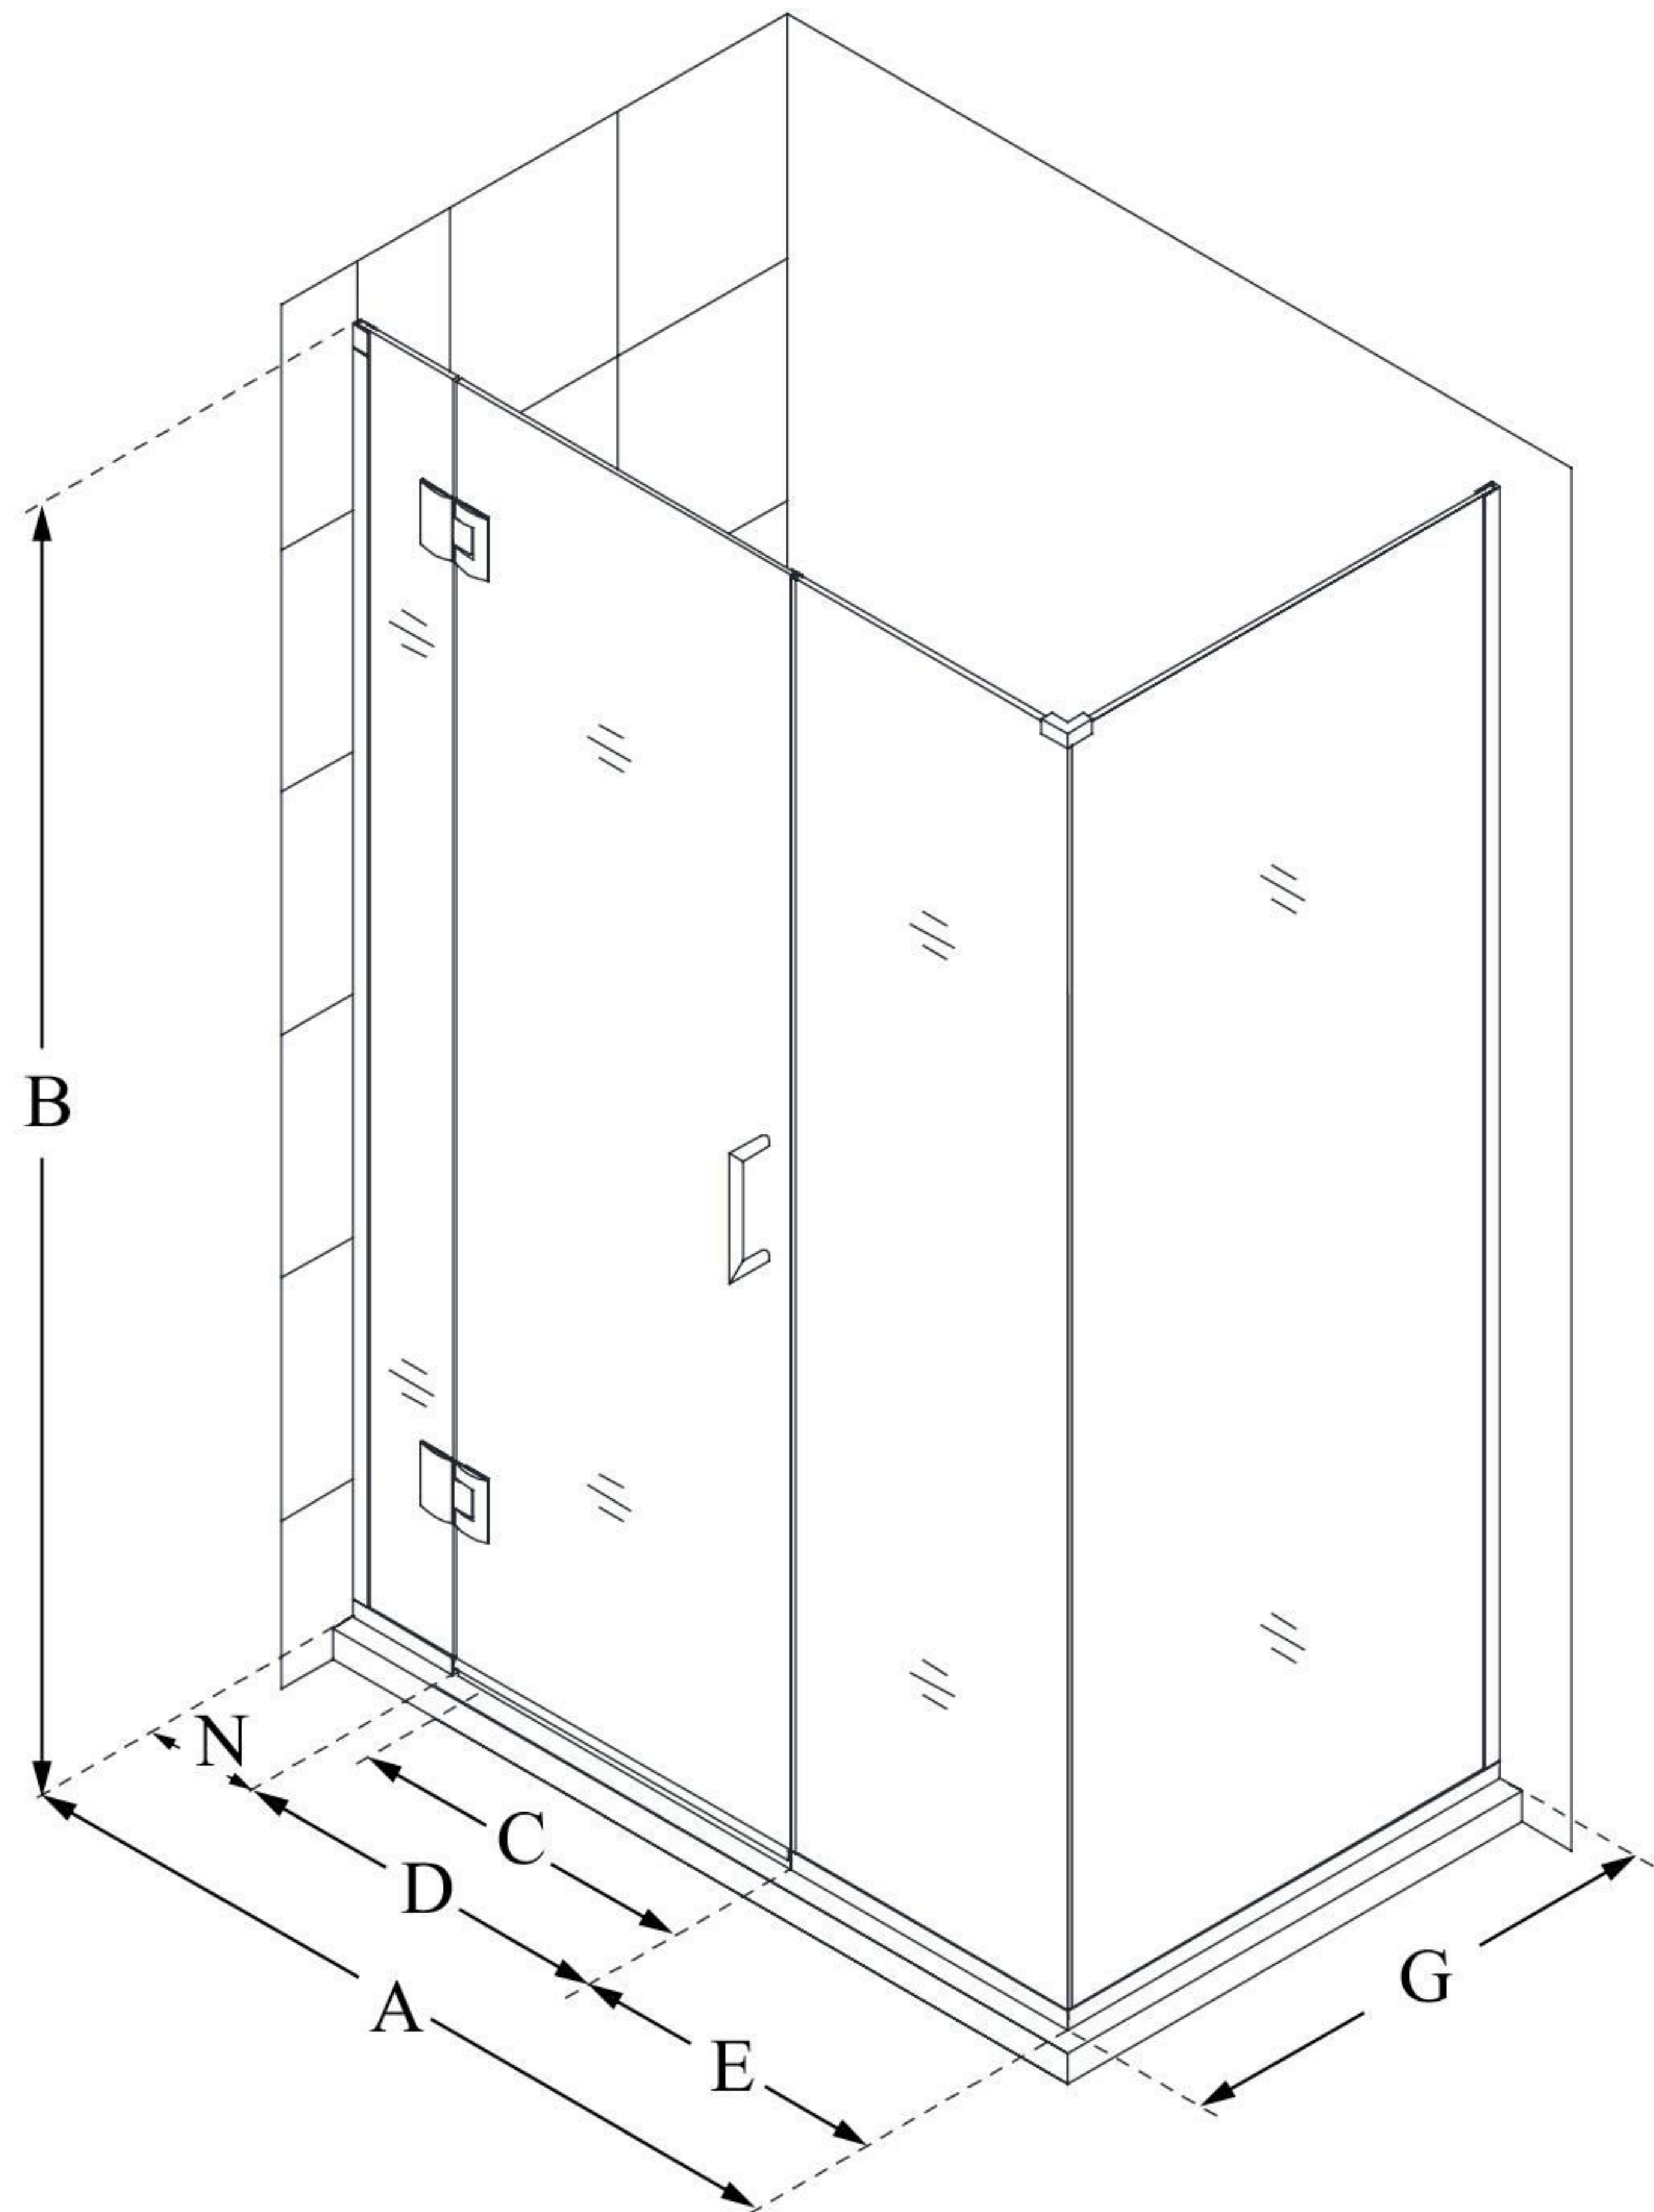

## UNIDOOR-X

DreamLine Unidoor-X 64" W x 34 3/8" D x 72" H Frameless Hinged Shower Enclosure, Clear Glass

**SWING DOOR**

### CONFIGURATION DIMENSIONS:

**A: 64"**

MODEL WIDTH

**B: 72"**

MODEL HEIGHT

**C: 27"**

ACCESS WIDTH

**D: 28"**

DOOR WIDTH

**E: 30"**

INLINE PANEL WIDTH

**G: 34 3/8"**

RETURN PANEL WIDTH

**N: 6"**

HINGE PANEL WIDTH

DreamLine reserves the right to update or modify the hardware or materials pictured without prior notice for the purpose of product improvement and customer satisfaction.