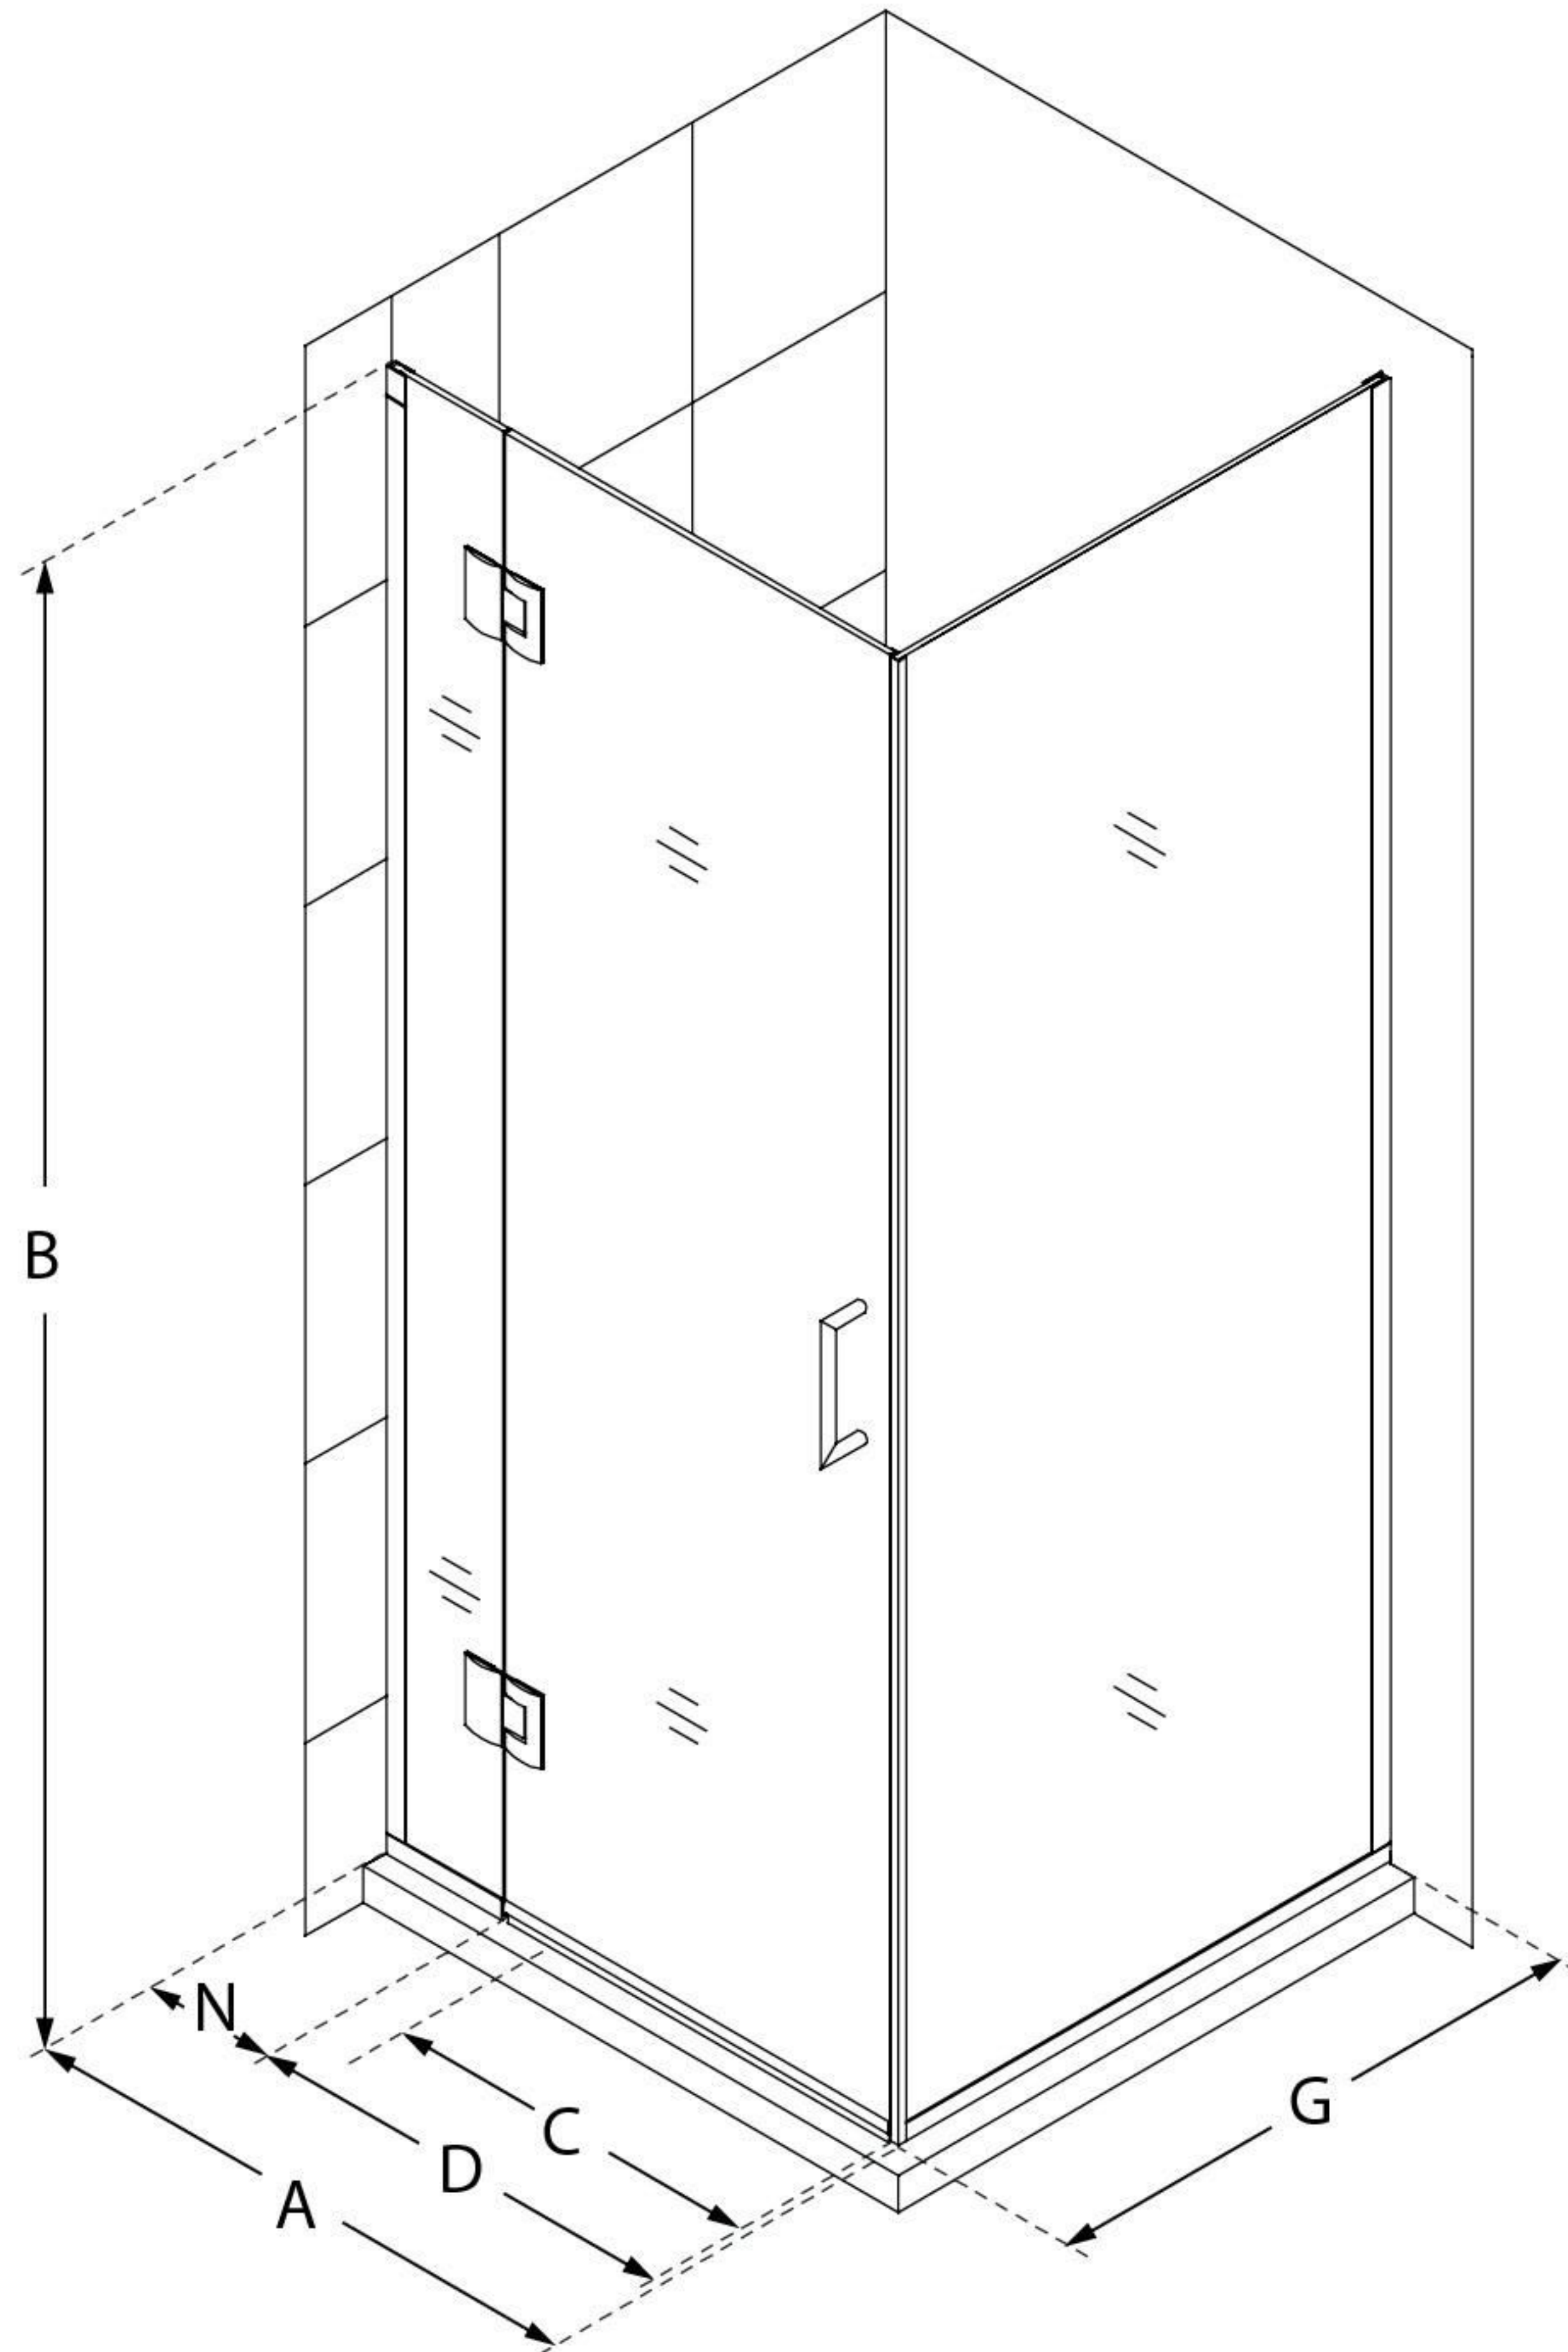

## UNIDOOR-X

DreamLine Unidoor-X 34 3/8" W  
x 30" D x 72" H Frameless Hinged  
Shower Enclosure, Clear Glass

**SWING DOOR**

### CONFIGURATION DIMENSIONS:

**A: 34 3/8"**

MODEL WIDTH

**B: 72"**

MODEL HEIGHT

**C: 27"**

ACCESS WIDTH

**D: 28"**

DOOR WIDTH

**G: 30"**

RETURN PANEL WIDTH

**N: 6"**

HINGE PANEL WIDTH

DreamLine reserves the right to update or modify the hardware or materials pictured without prior notice for the purpose of product improvement and customer satisfaction.