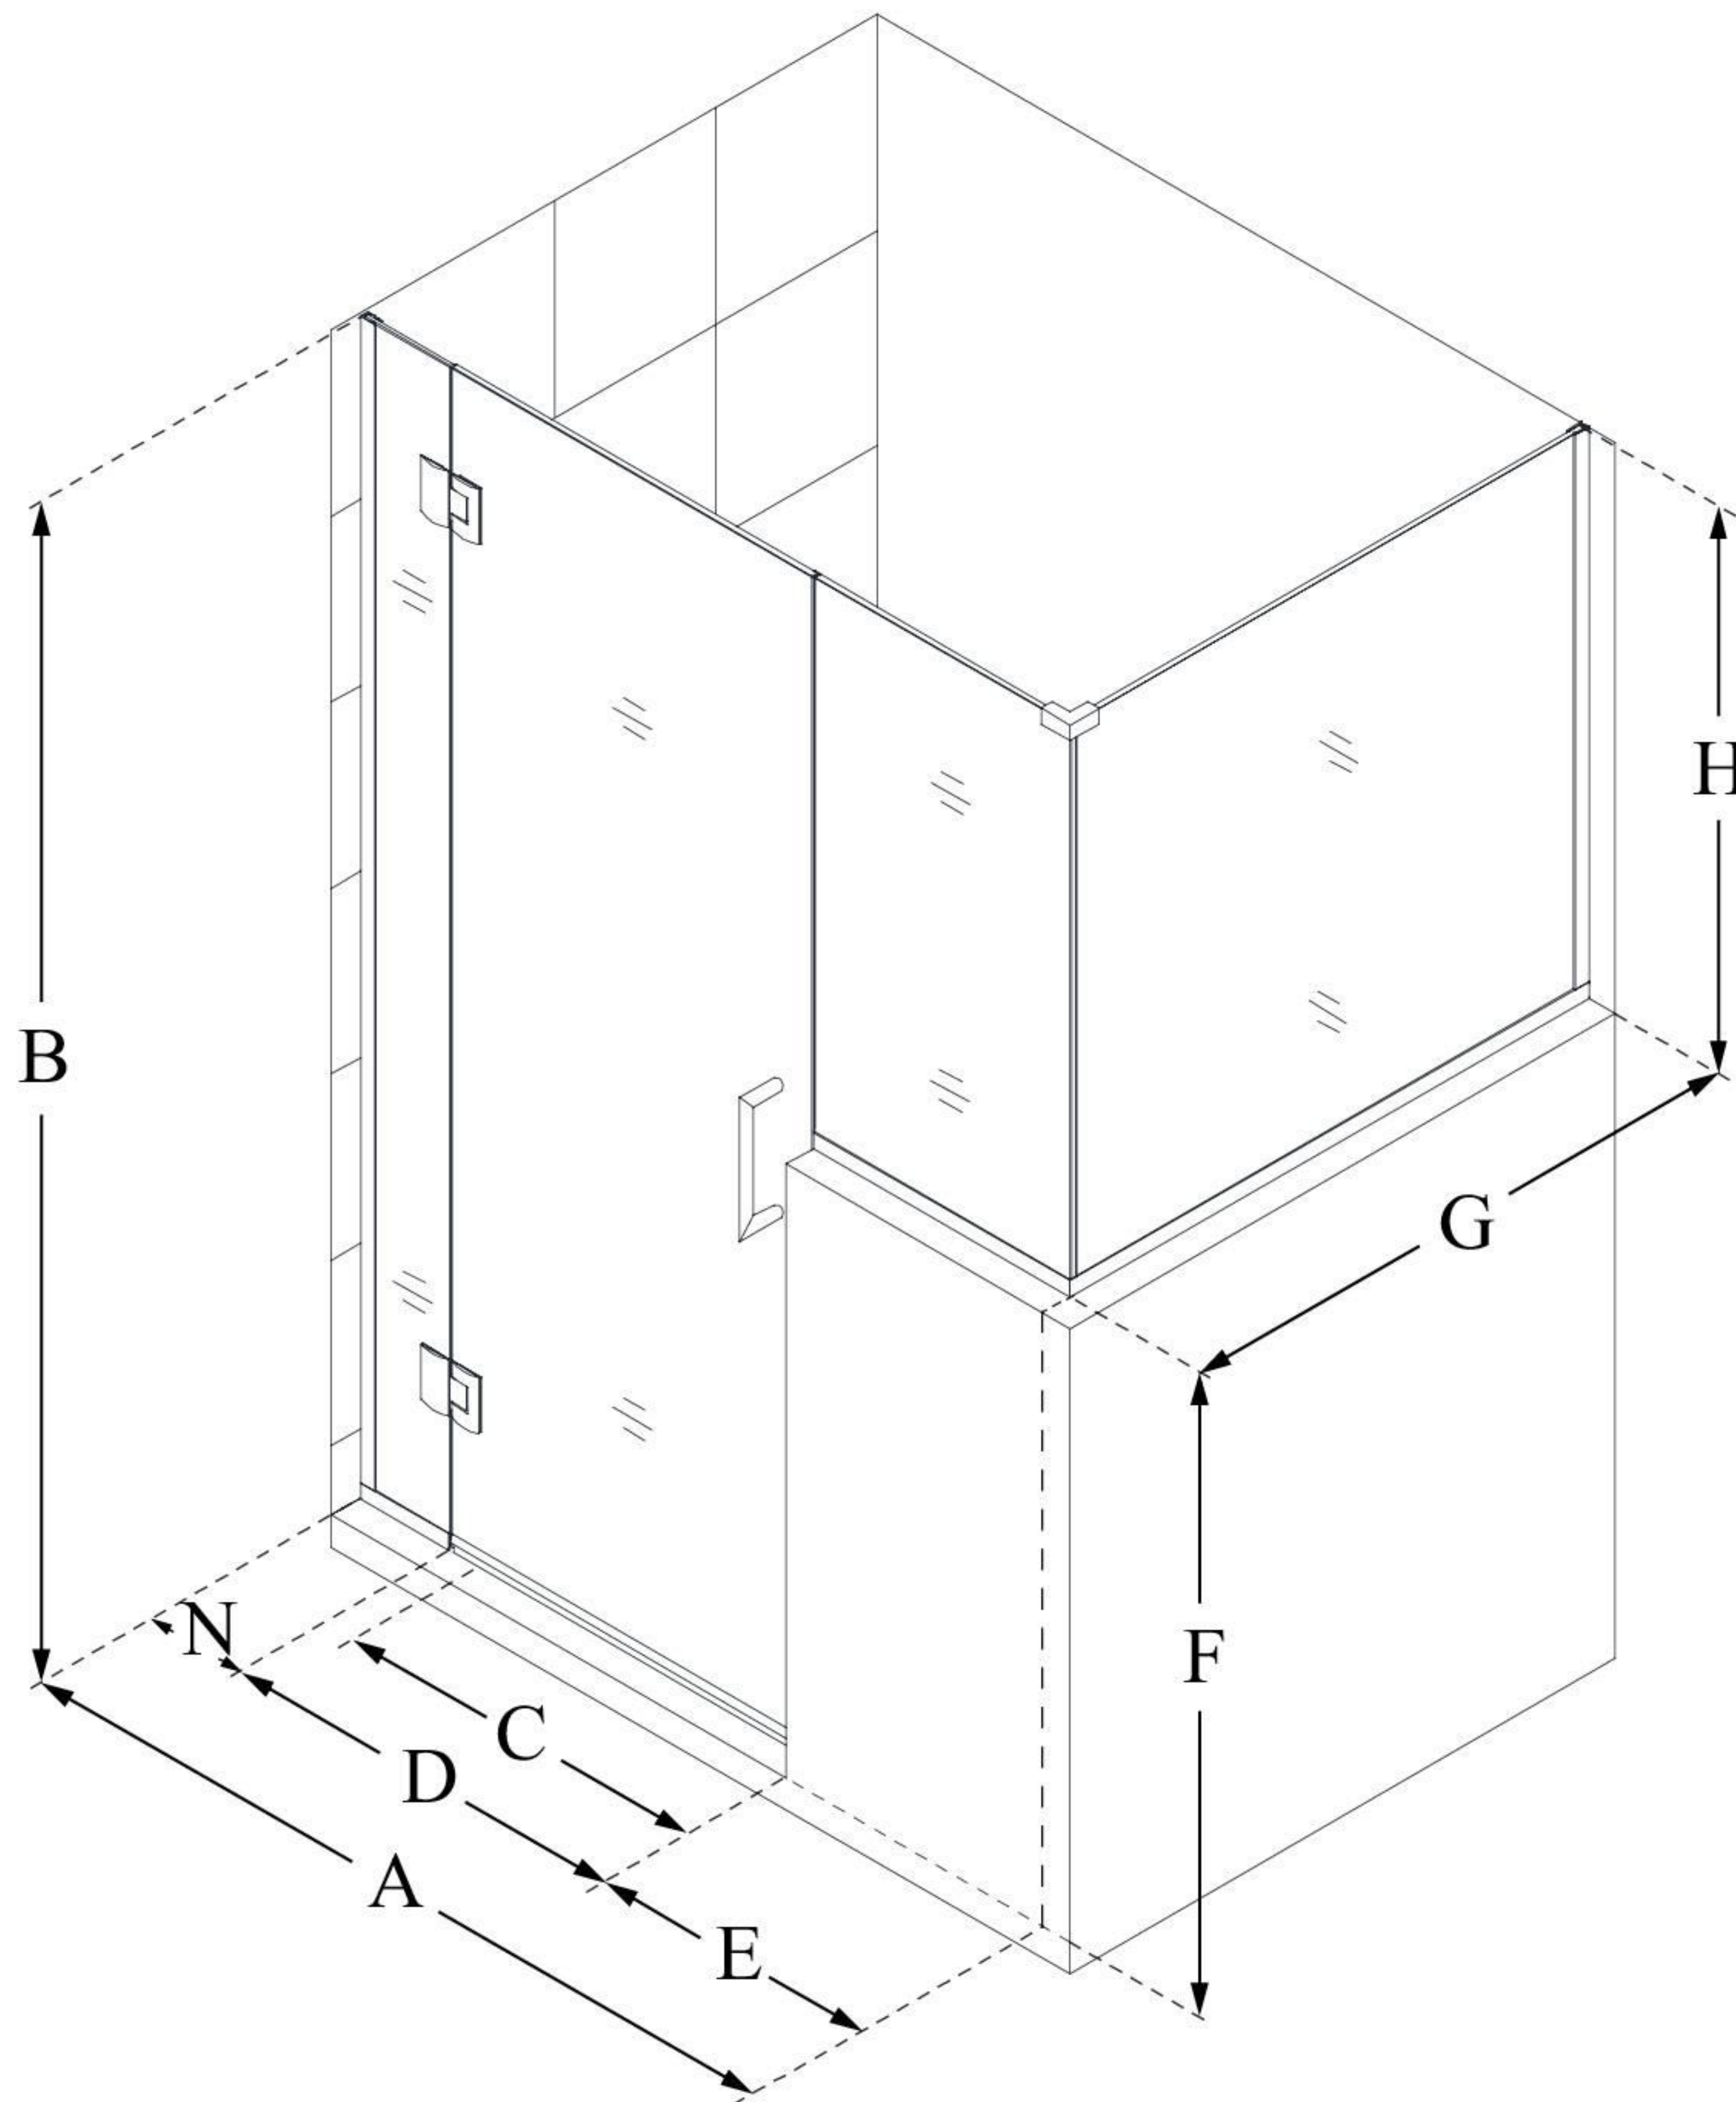

## UNIDOOR-X

DreamLine Unidoor-X 58" W x 36 3/8" D x 72" H Frameless Hinged Shower Enclosure, Clear Glass

**SWING DOOR**

### CONFIGURATION DIMENSIONS:

**A: 58"**

MODEL WIDTH

**B: 72"**

MODEL HEIGHT

**C: 27"**

ACCESS WIDTH

**D: 28"**

DOOR WIDTH

**E: 24"**

INLINE BUTTRESS PANEL WIDTH

**F: 36"**

BUTTRESS WALL HEIGHT

**G: 36 3/8"**

RETURN PANEL WIDTH

**H: 36"**

BUTTRESS GLASS HEIGHT

**N: 6"**

HINGE PANEL WIDTH

DreamLine reserves the right to update or modify the hardware or materials pictured without prior notice for the purpose of product improvement and customer satisfaction.