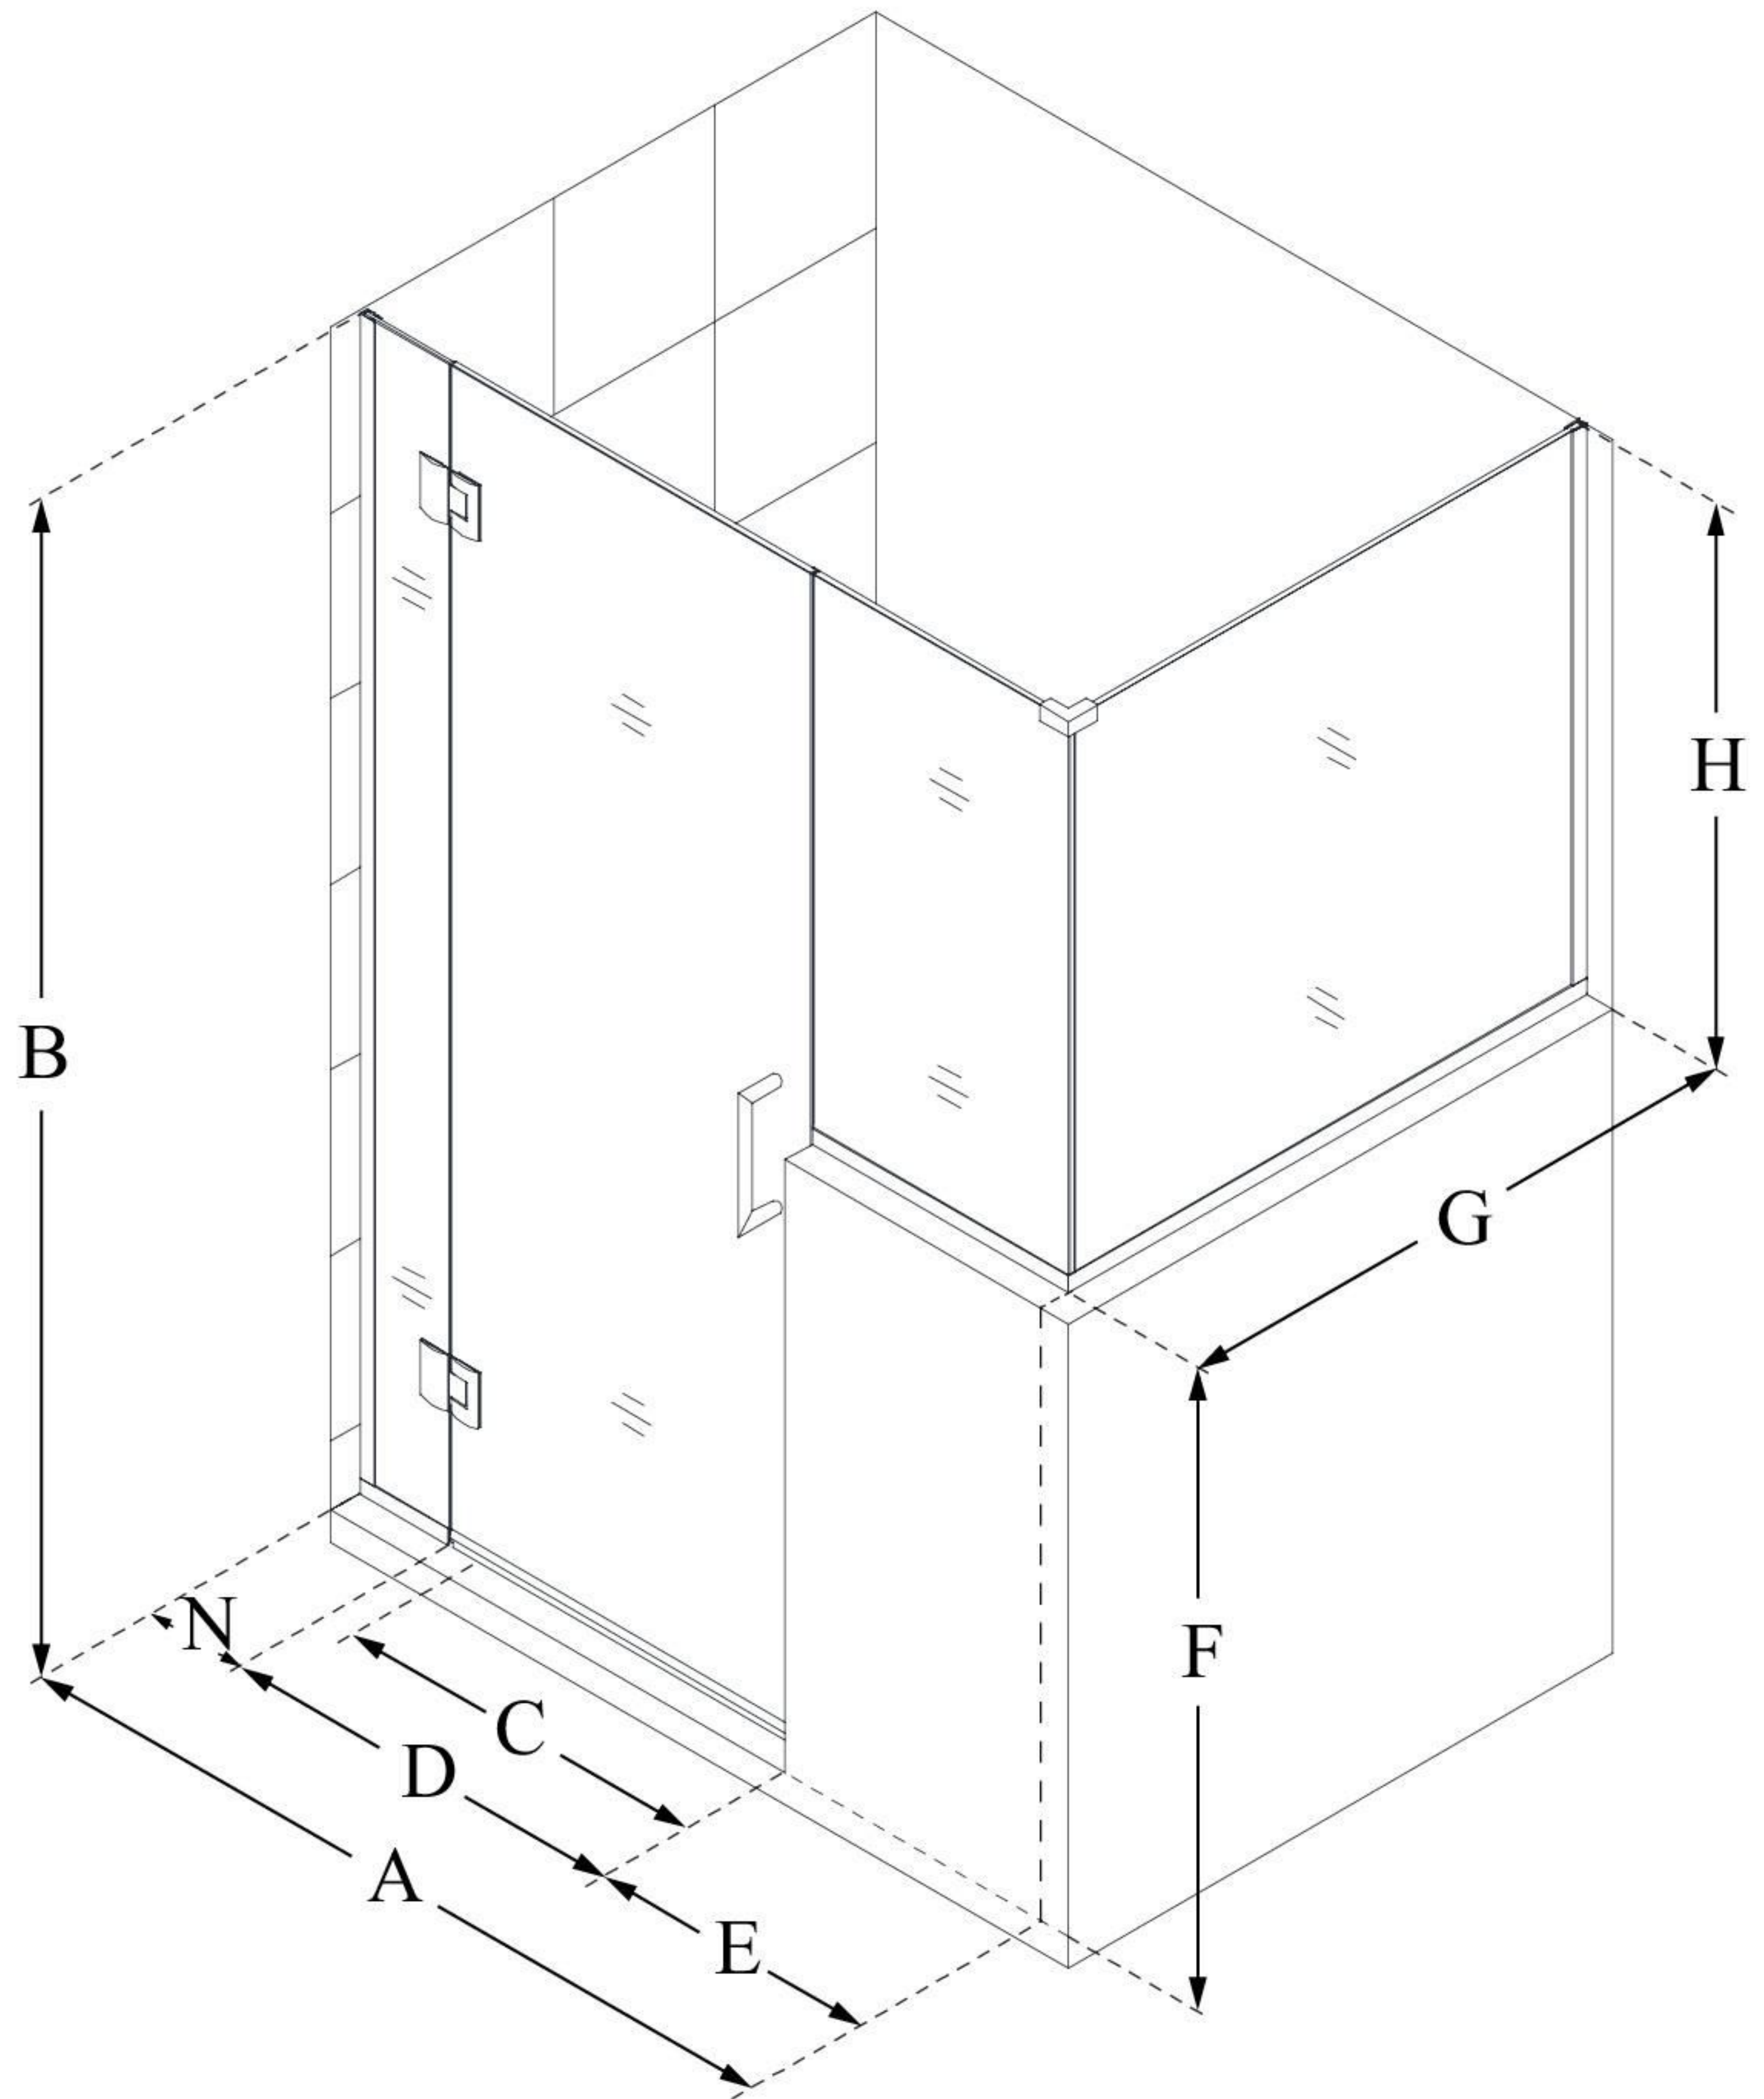

E128243436

UNIDOOR-X

DreamLine Unidoor-X 58" W x 36 3/8" D x 72" H Frameless Hinged Shower Enclosure, Clear Glass

SWING DOOR

CONFIGURATION DIMENSIONS:

A: 58"

MODEL WIDTH

B: 72"

MODEL HEIGHT

C: 27"

ACCESS WIDTH

D: 28"

DOOR WIDTH

E: 24"

INLINE BUTTRESS PANEL WIDTH

F: 38"

BUTTRESS WALL HEIGHT

G: 36 3/8"

RETURN PANEL WIDTH

H: 34"

BUTTRESS GLASS HEIGHT

N: 6"

HINGE PANEL WIDTH

DreamLine reserves the right to update or modify the hardware or materials pictured without prior notice for the purpose of product improvement and customer satisfaction.