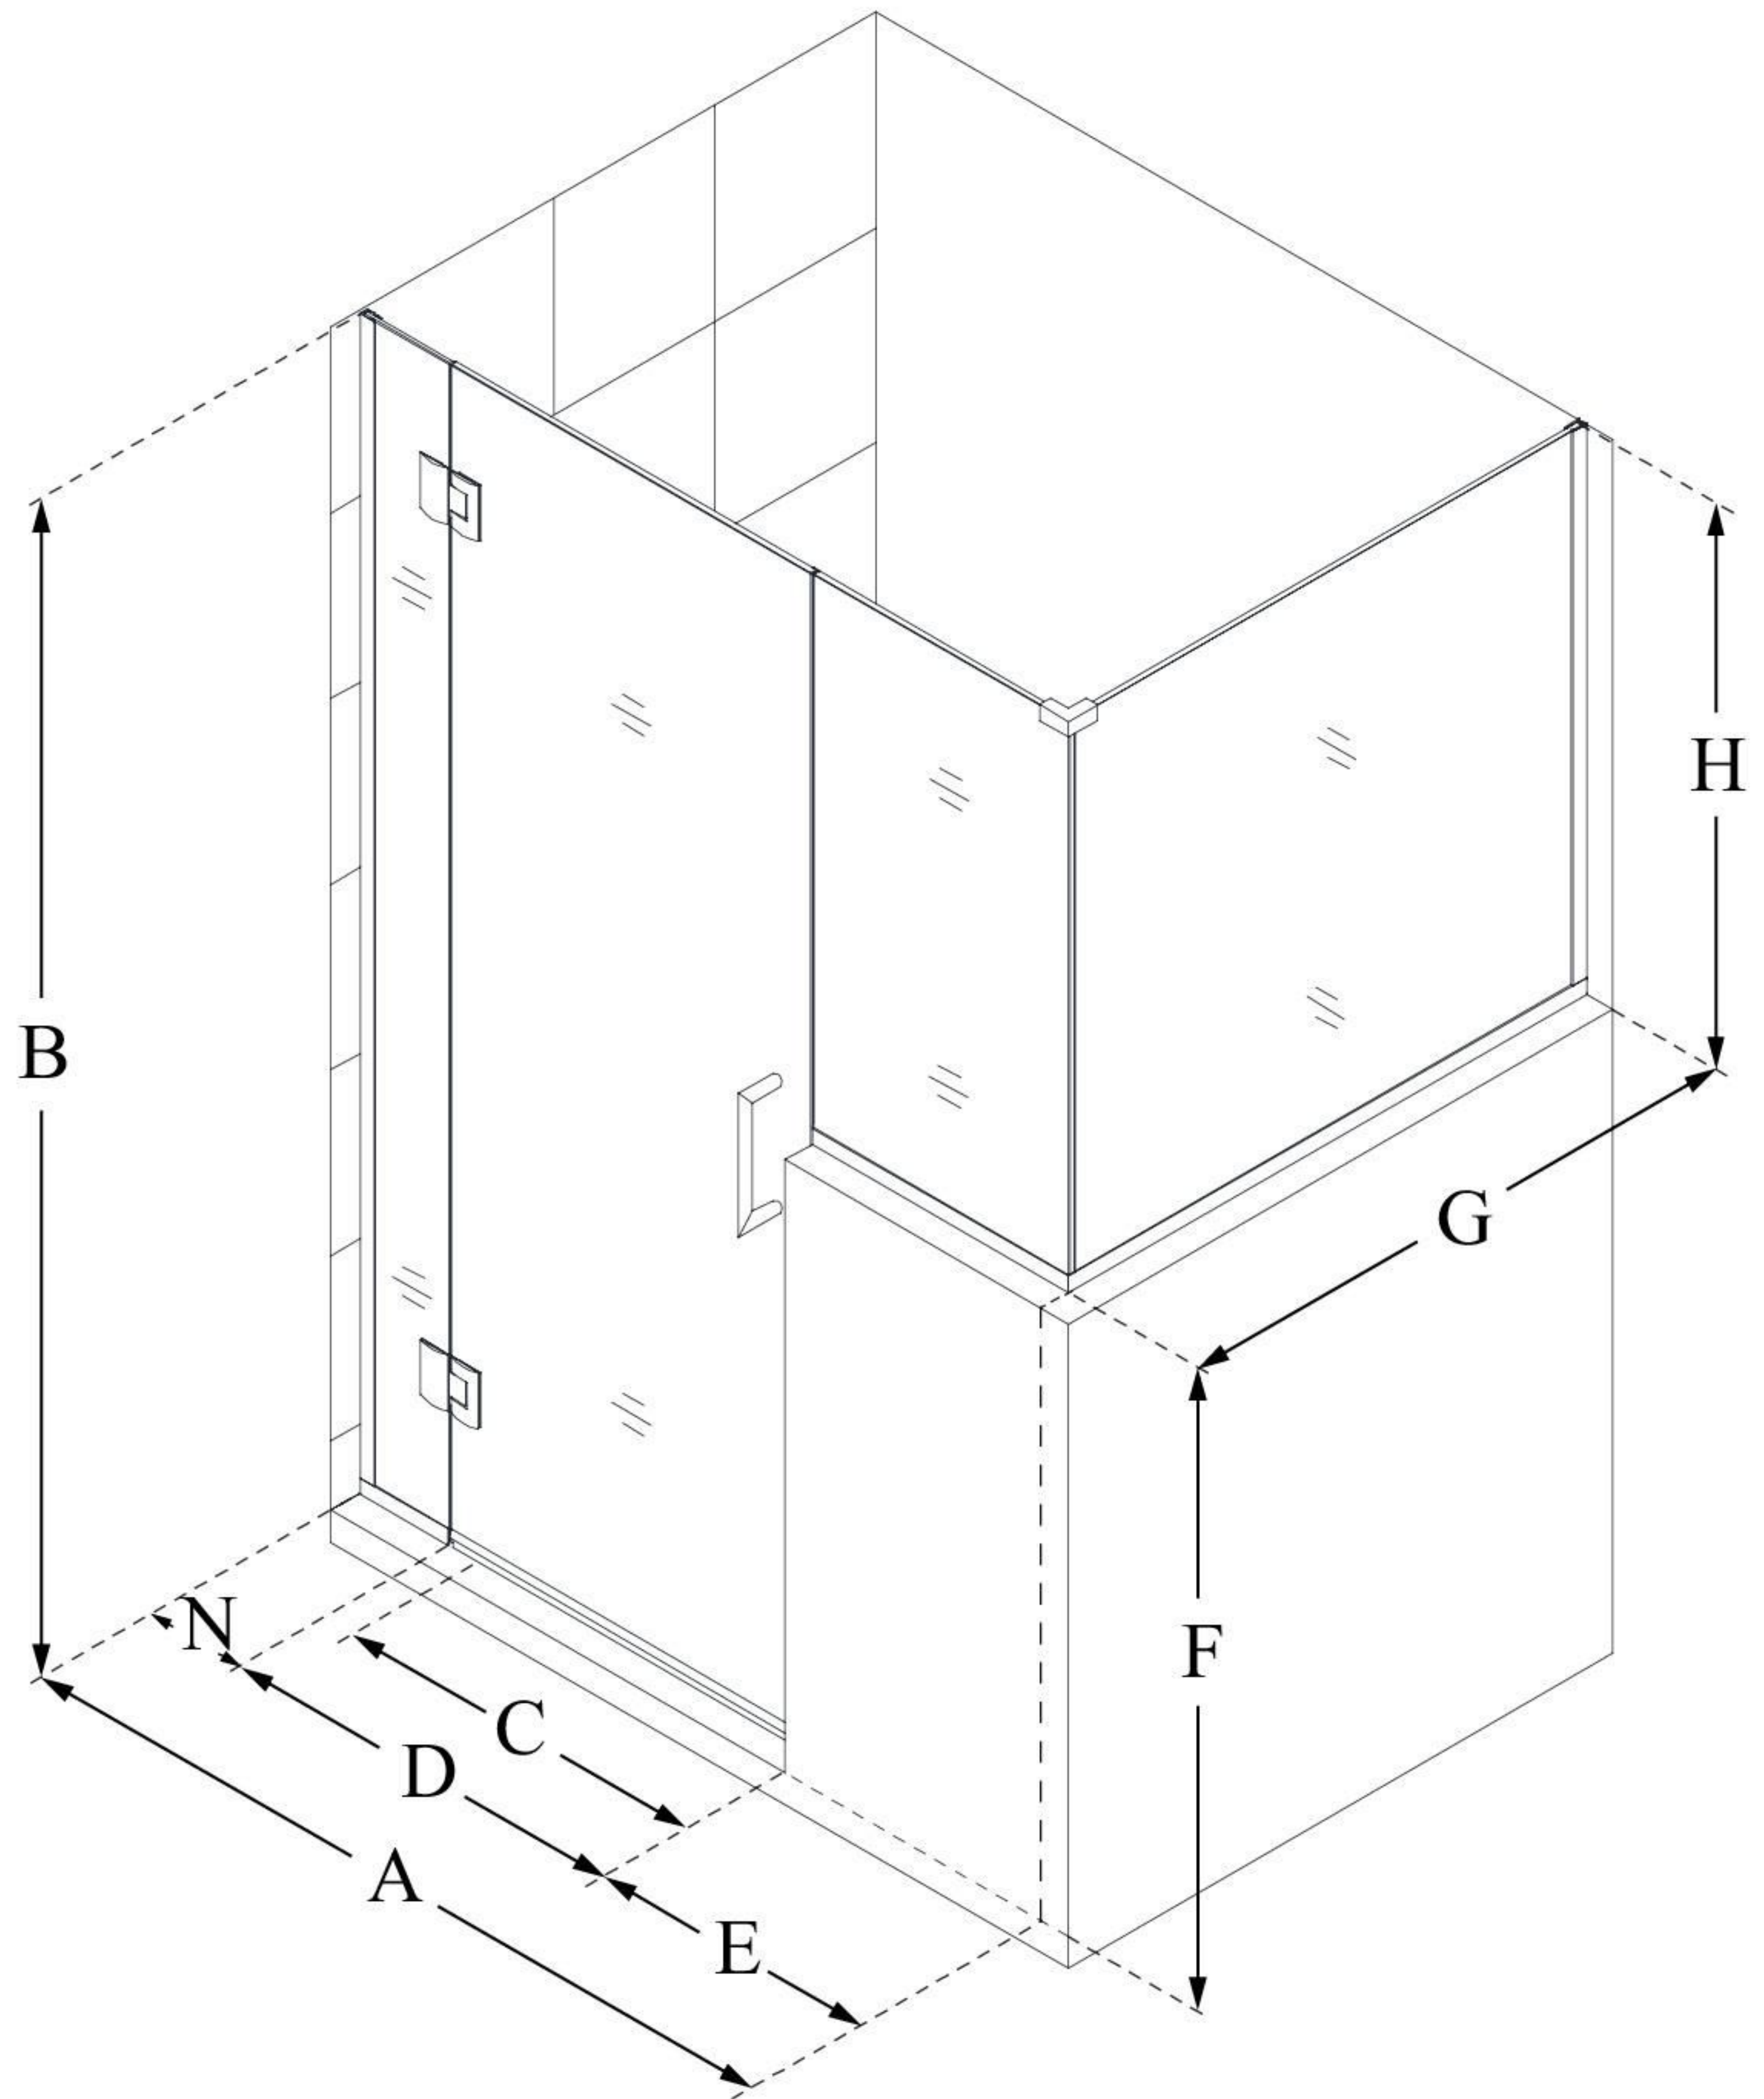

## UNIDOOR-X

DreamLine Unidoor-X 58" W x 30 3/8" D x 72" H Frameless Hinged Shower Enclosure, Clear Glass

**SWING DOOR**

### CONFIGURATION DIMENSIONS:

**A: 58"**

MODEL WIDTH

**B: 72"**

MODEL HEIGHT

**C: 27"**

ACCESS WIDTH

**D: 28"**

DOOR WIDTH

**E: 24"**

INLINE BUTTRESS PANEL WIDTH

**F: 38"**

BUTTRESS WALL HEIGHT

**G: 30 3/8"**

RETURN PANEL WIDTH

**H: 34"**

BUTTRESS GLASS HEIGHT

**N: 6"**

HINGE PANEL WIDTH

DreamLine reserves the right to update or modify the hardware or materials pictured without prior notice for the purpose of product improvement and customer satisfaction.