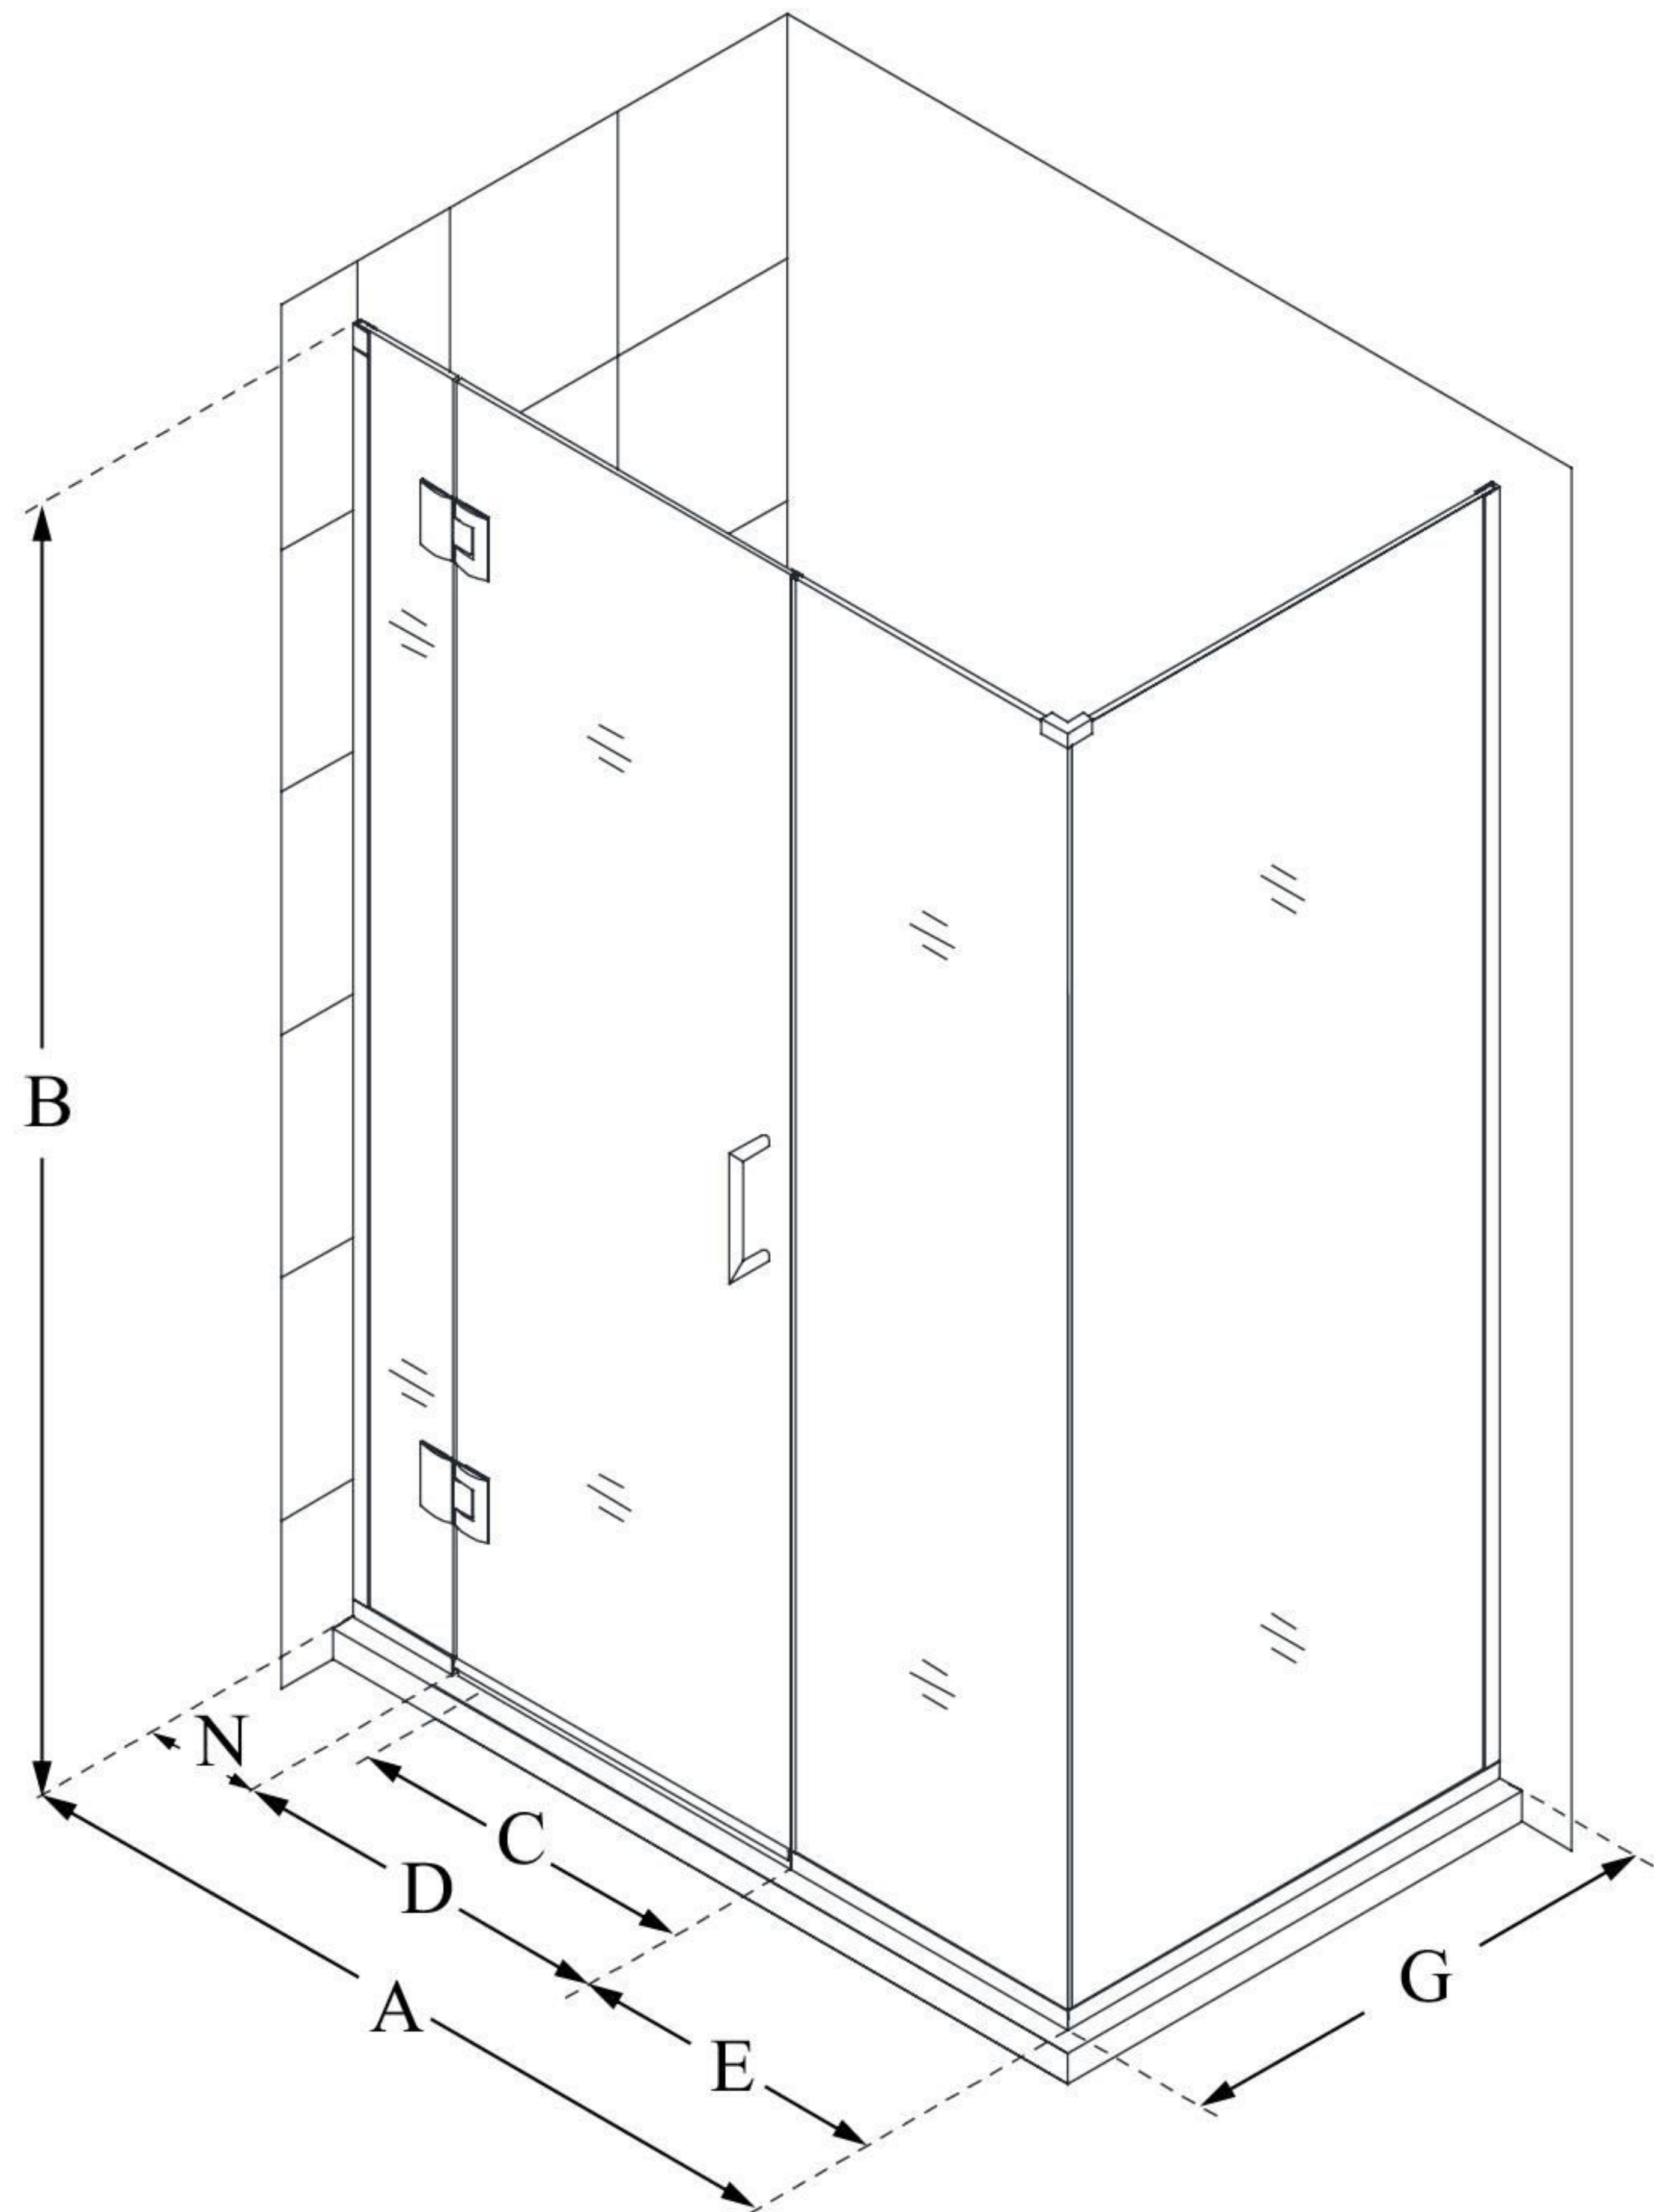

## UNIDOOR-X

DreamLine Unidoor-X 48" W x 34 3/8" D x 72" H Frameless Hinged Shower Enclosure, Clear Glass

**SWING DOOR**

### CONFIGURATION DIMENSIONS:

**A: 48"**

MODEL WIDTH

**B: 72"**

MODEL HEIGHT

**C: 27"**

ACCESS WIDTH

**D: 28"**

DOOR WIDTH

**E: 14"**

INLINE PANEL WIDTH

**G: 34 3/8"**

RETURN PANEL WIDTH

**N: 6"**

HINGE PANEL WIDTH

DreamLine reserves the right to update or modify the hardware or materials pictured without prior notice for the purpose of product improvement and customer satisfaction.