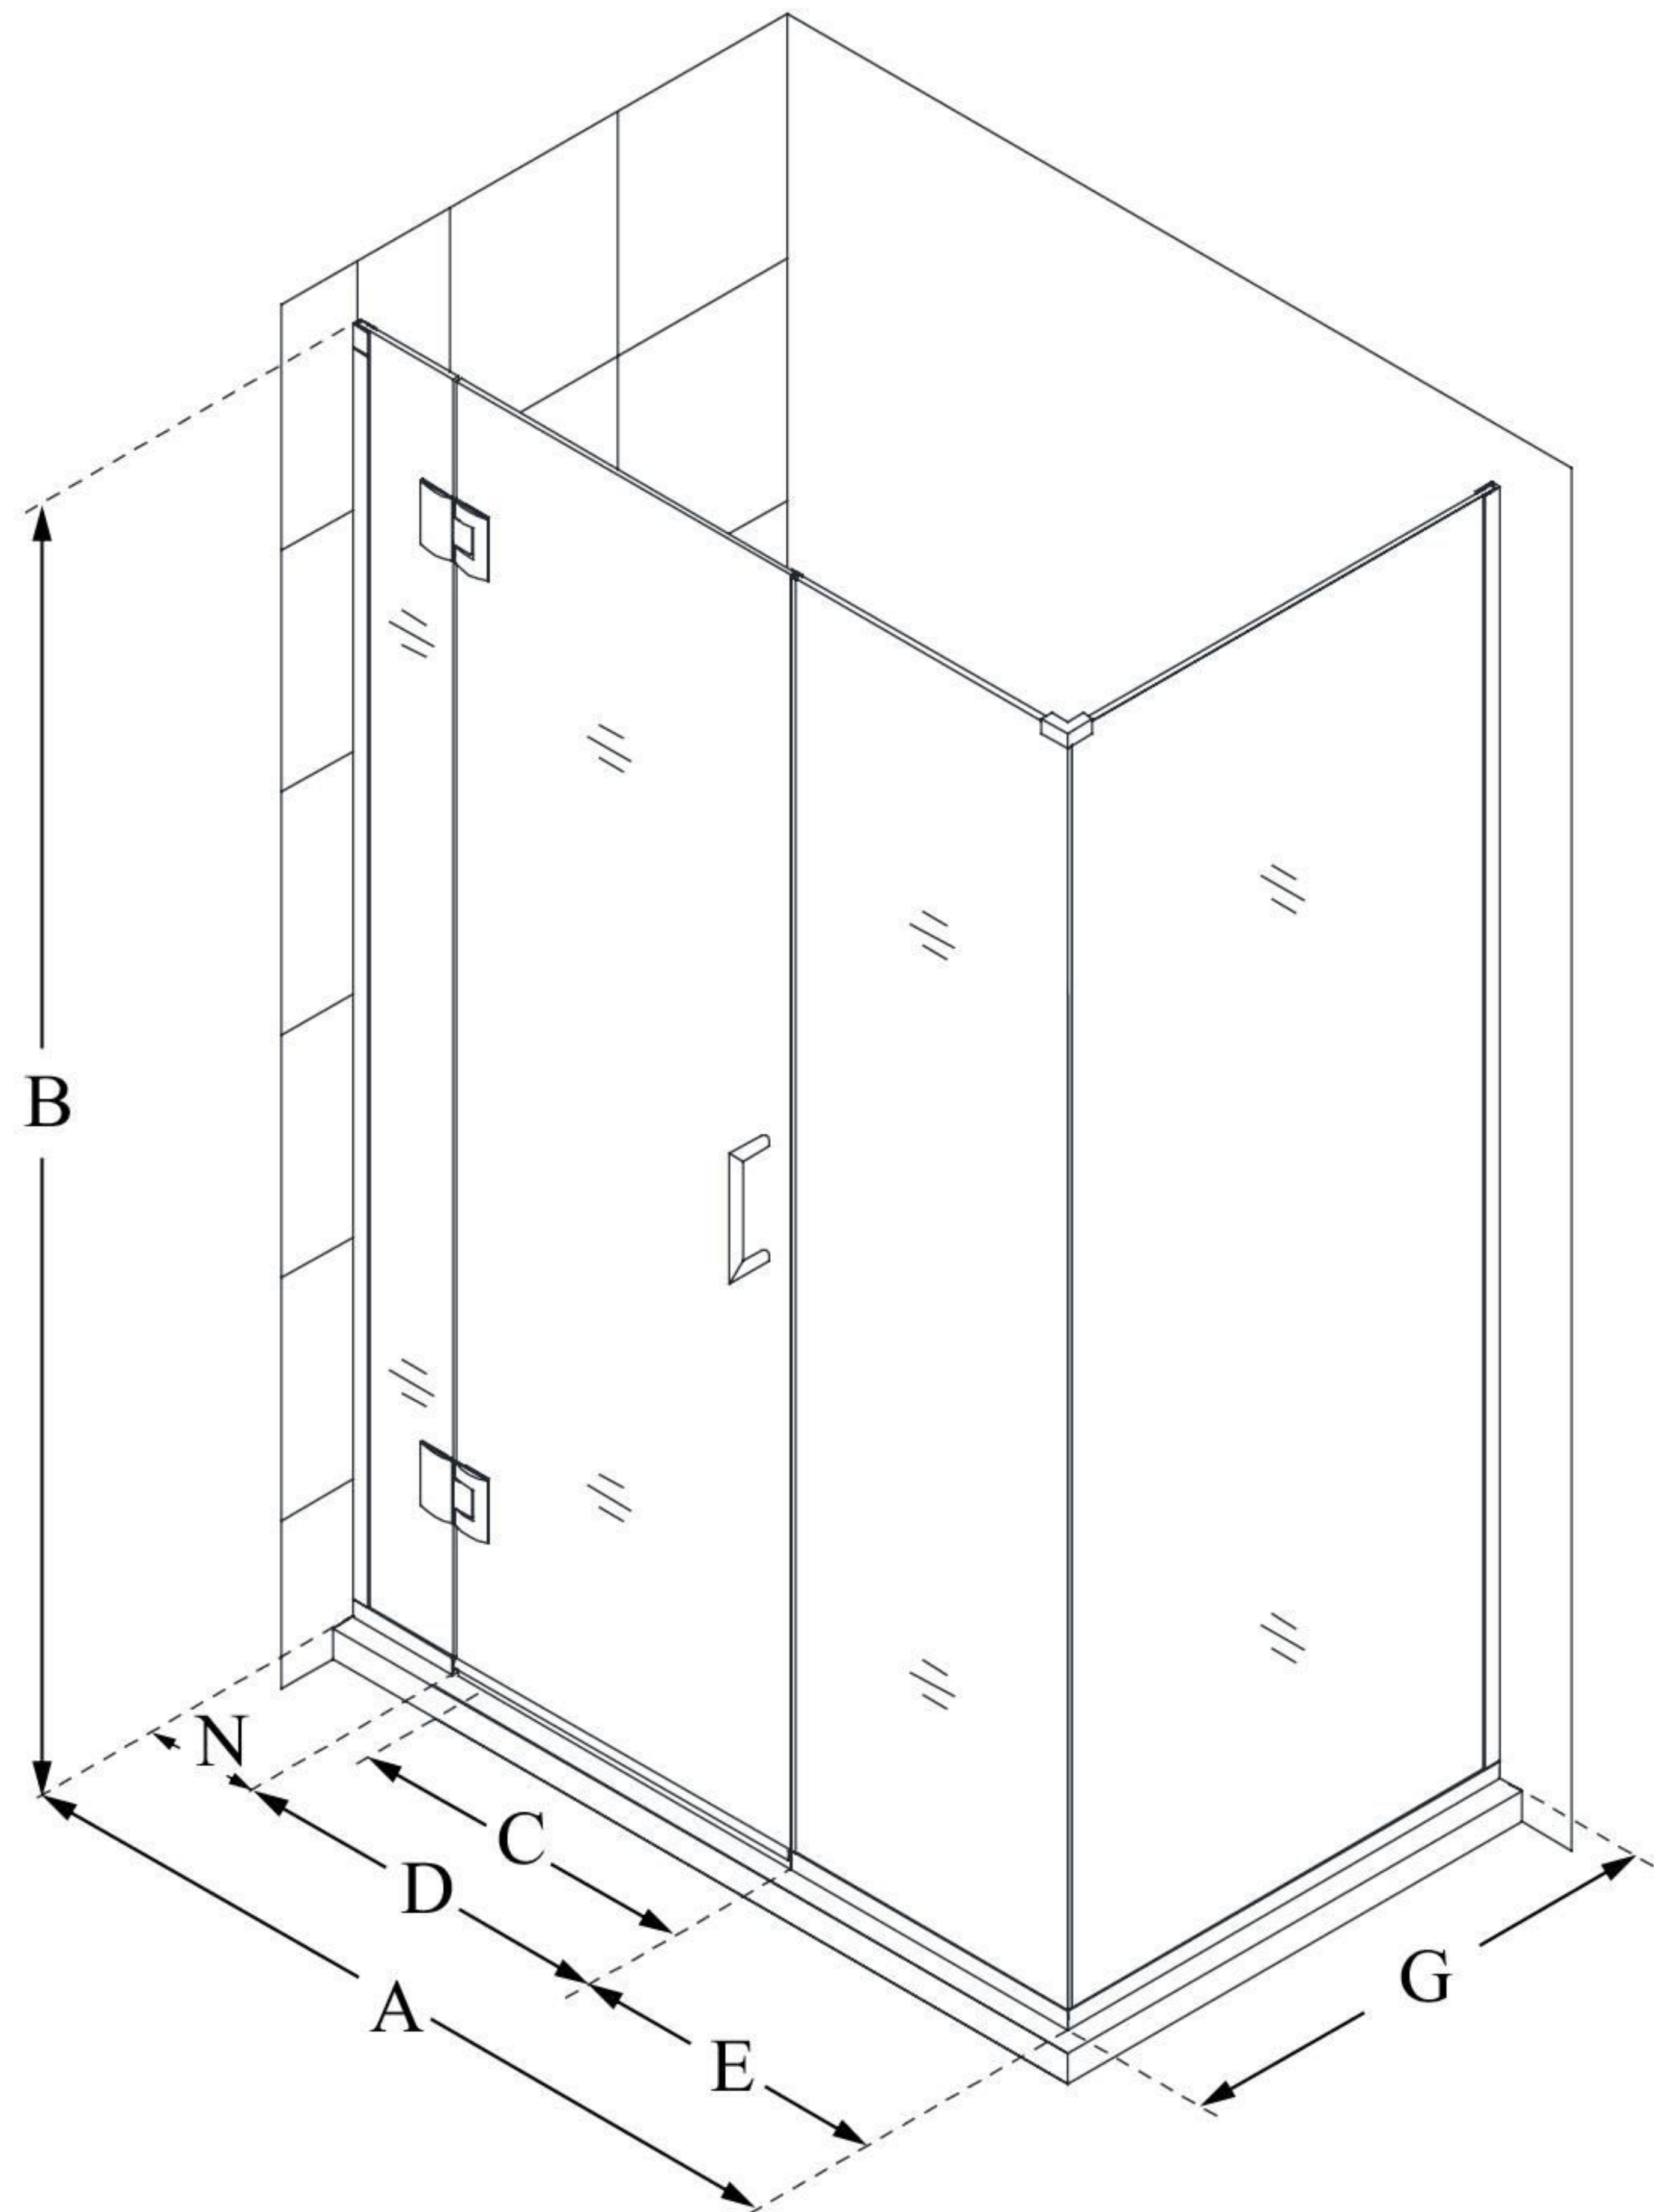

E1281430

UNIDOOR-X

DreamLine Unidoor-X 48" W x 30
3/8" D x 72" H Frameless Hinged
Shower Enclosure, Clear Glass

SWING DOOR

CONFIGURATION DIMENSIONS:

A: 48"

MODEL WIDTH

B: 72"

MODEL HEIGHT

C: 27"

ACCESS WIDTH

D: 28"

DOOR WIDTH

E: 14"

INLINE PANEL WIDTH

G: 30 3/8"

RETURN PANEL WIDTH

N: 6"

HINGE PANEL WIDTH

DreamLine reserves the right to update or modify the hardware or materials pictured without prior notice for the purpose of product improvement and customer satisfaction.