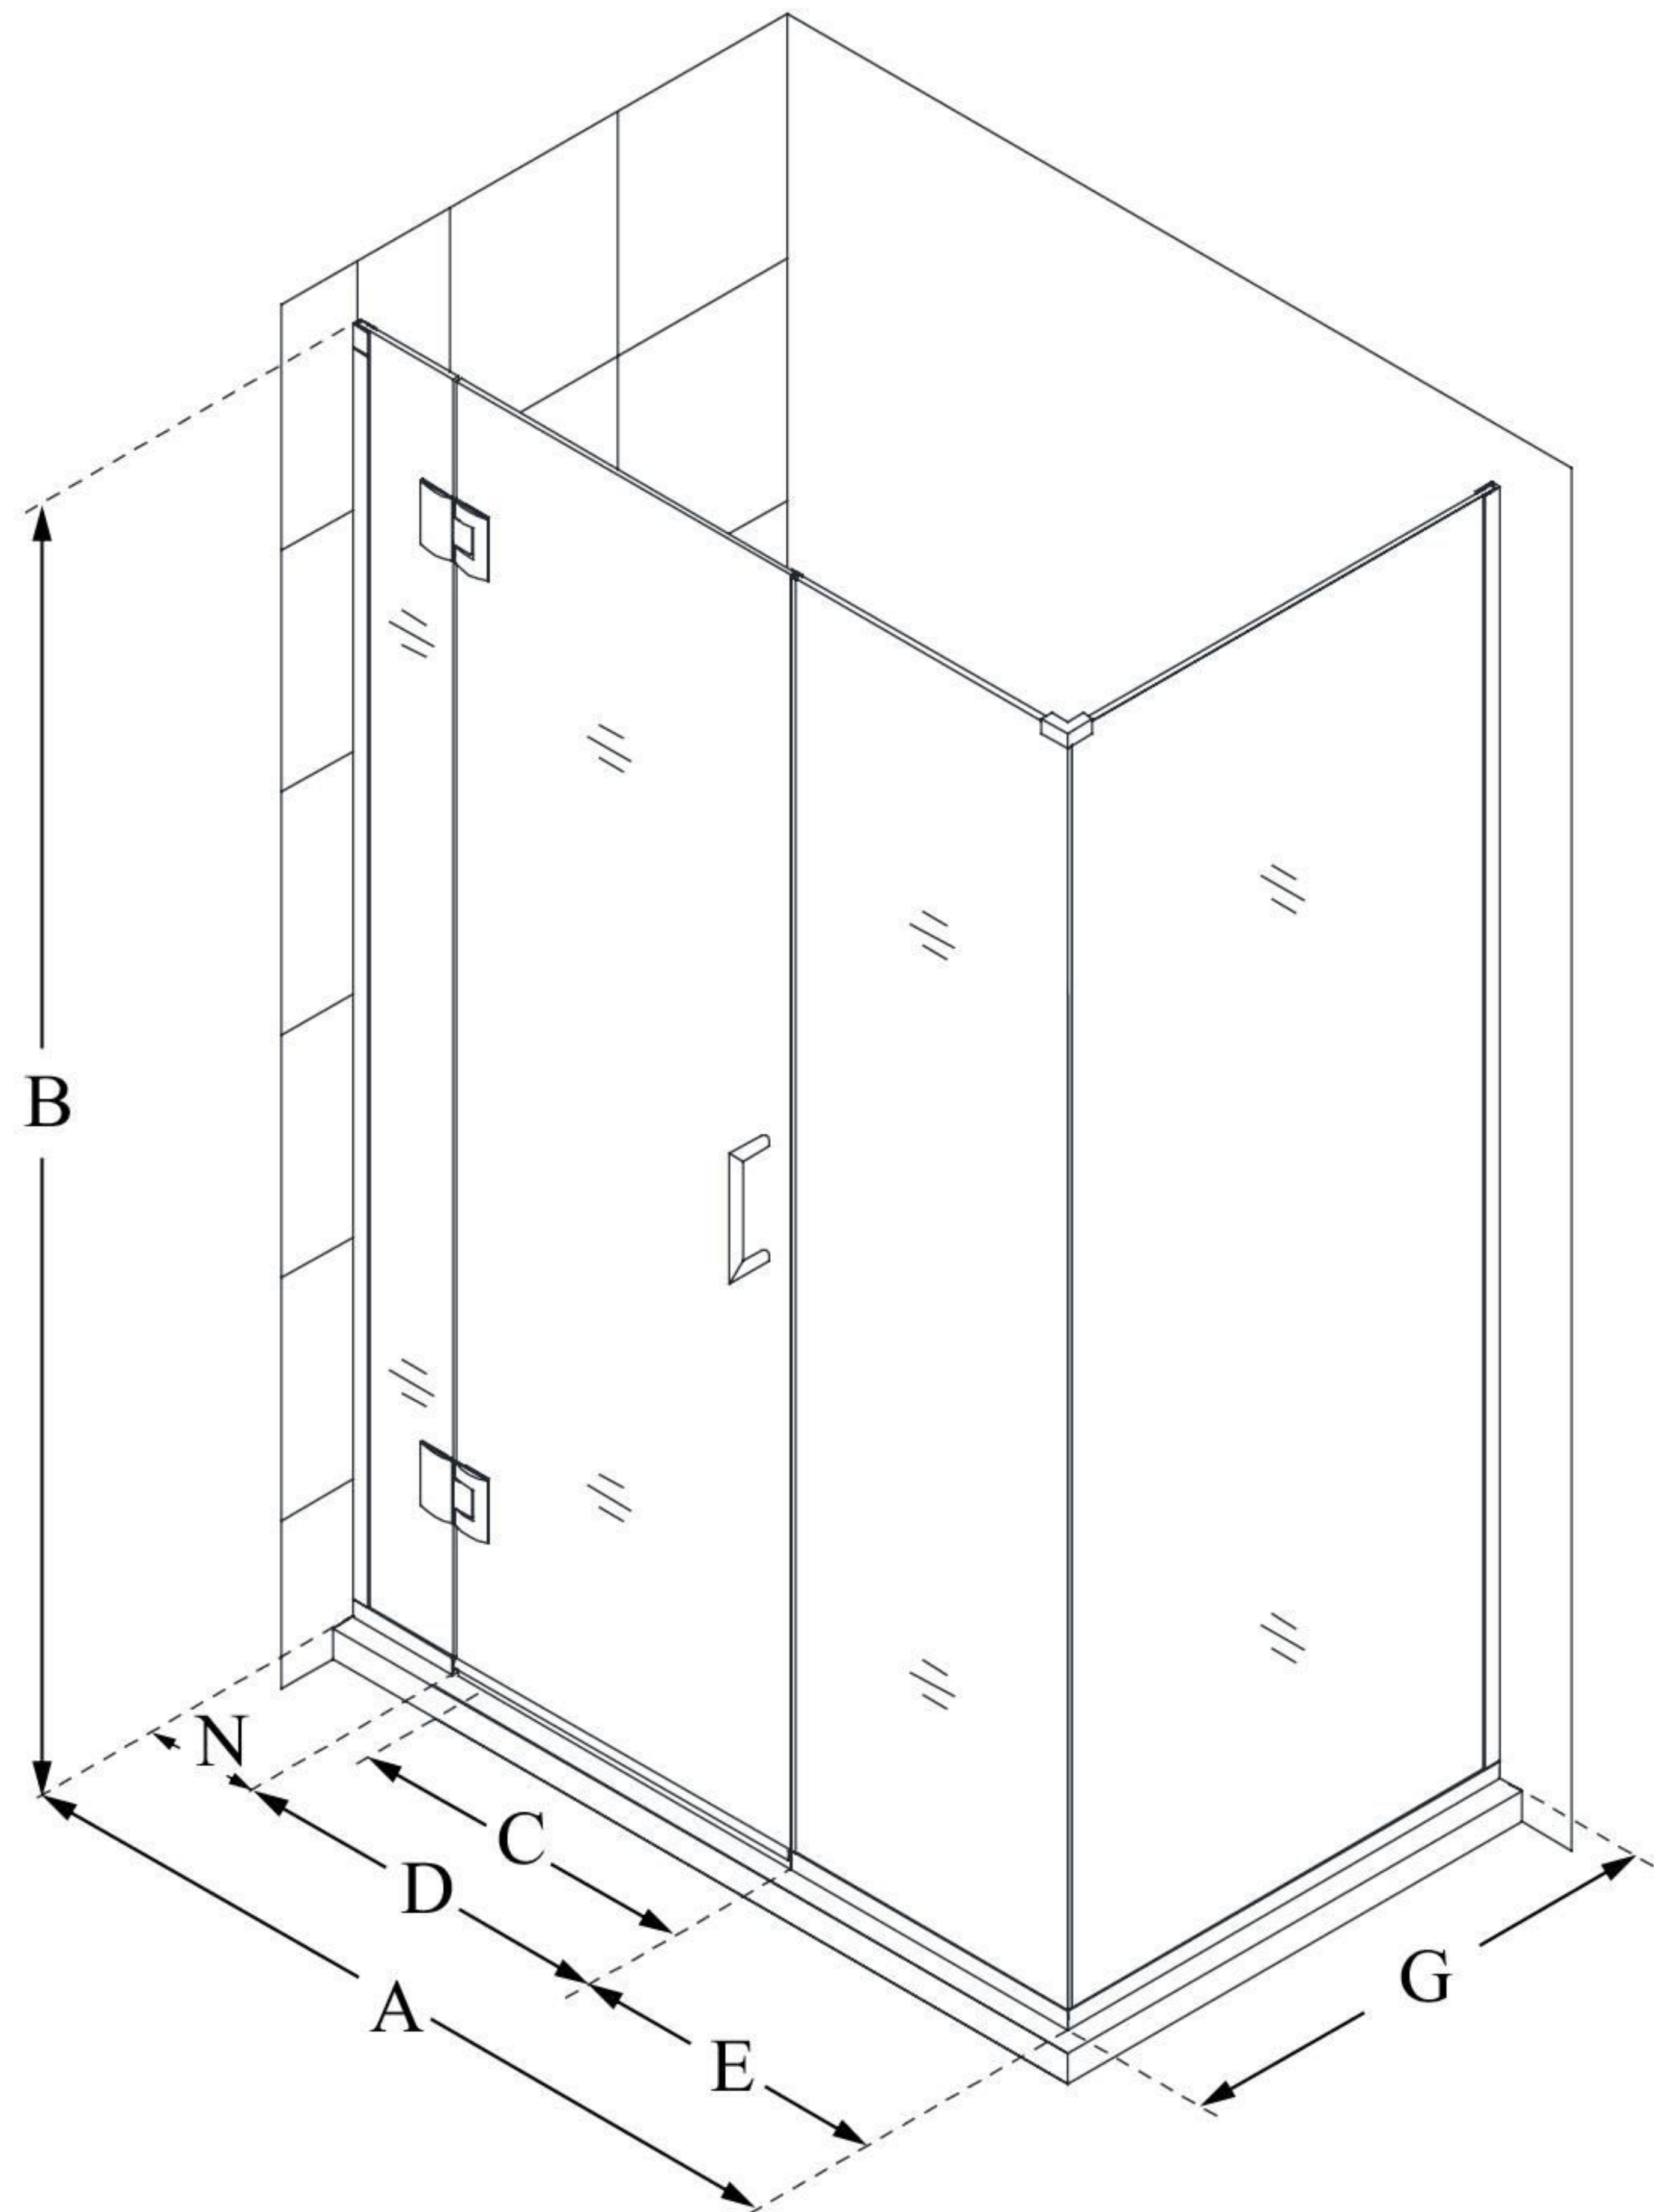

E12806534

UNIDOOR-X

DreamLine Unidoor-X 40 1/2" W
x 34 3/8" D x 72" H Frameless
Hinged Shower Enclosure, Clear
Glass

SWING DOOR

CONFIGURATION DIMENSIONS:

A: 40 1/2"

MODEL WIDTH

B: 72"

MODEL HEIGHT

C: 27"

ACCESS WIDTH

D: 28"

DOOR WIDTH

E: 6 1/2"

INLINE PANEL WIDTH

G: 34 3/8"

RETURN PANEL WIDTH

N: 6"

HINGE PANEL WIDTH

DreamLine reserves the right to update or modify the hardware or materials pictured without prior notice for the purpose of product improvement and customer satisfaction.