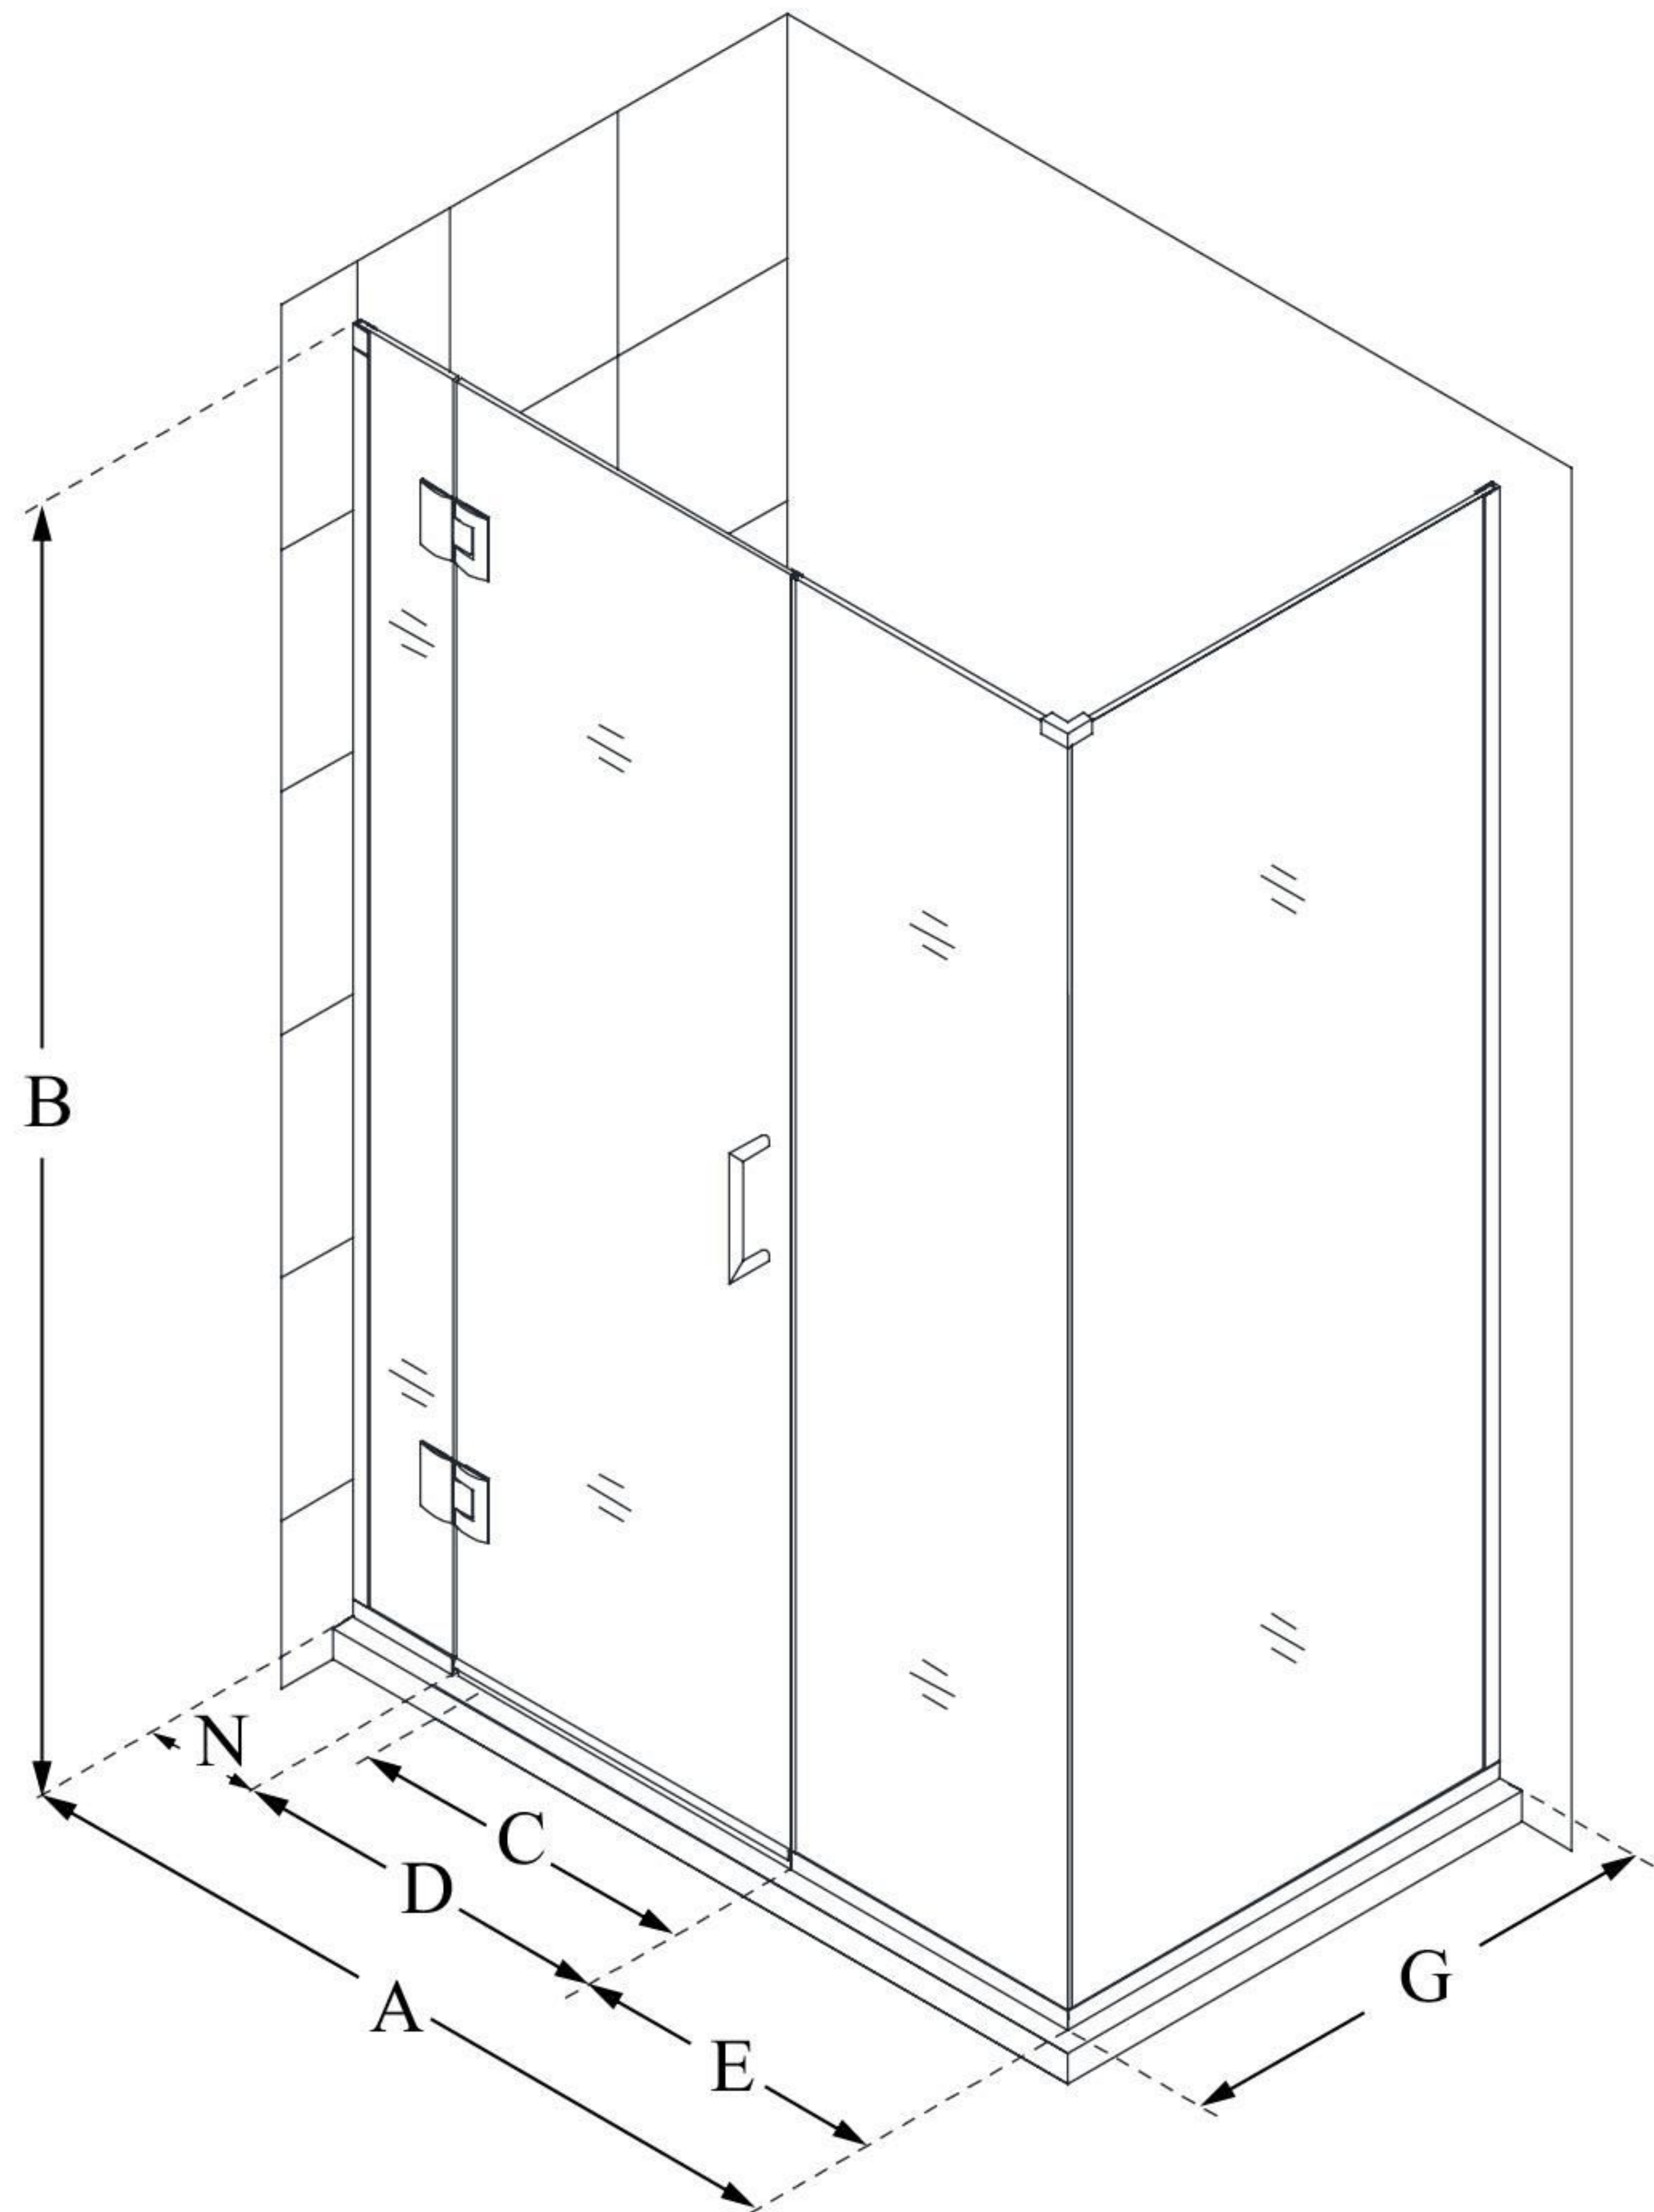

E12806530

UNIDOOR-X

DreamLine Unidoor-X 40 1/2" W
x 30 3/8" D x 72" H Frameless
Hinged Shower Enclosure, Clear
Glass

SWING DOOR

CONFIGURATION DIMENSIONS:

A: 40 1/2"

MODEL WIDTH

B: 72"

MODEL HEIGHT

C: 27"

ACCESS WIDTH

D: 28"

DOOR WIDTH

E: 6 1/2"

INLINE PANEL WIDTH

G: 30 3/8"

RETURN PANEL WIDTH

N: 6"

HINGE PANEL WIDTH

DreamLine reserves the right to update or modify the hardware or materials pictured without prior notice for the purpose of product improvement and customer satisfaction.