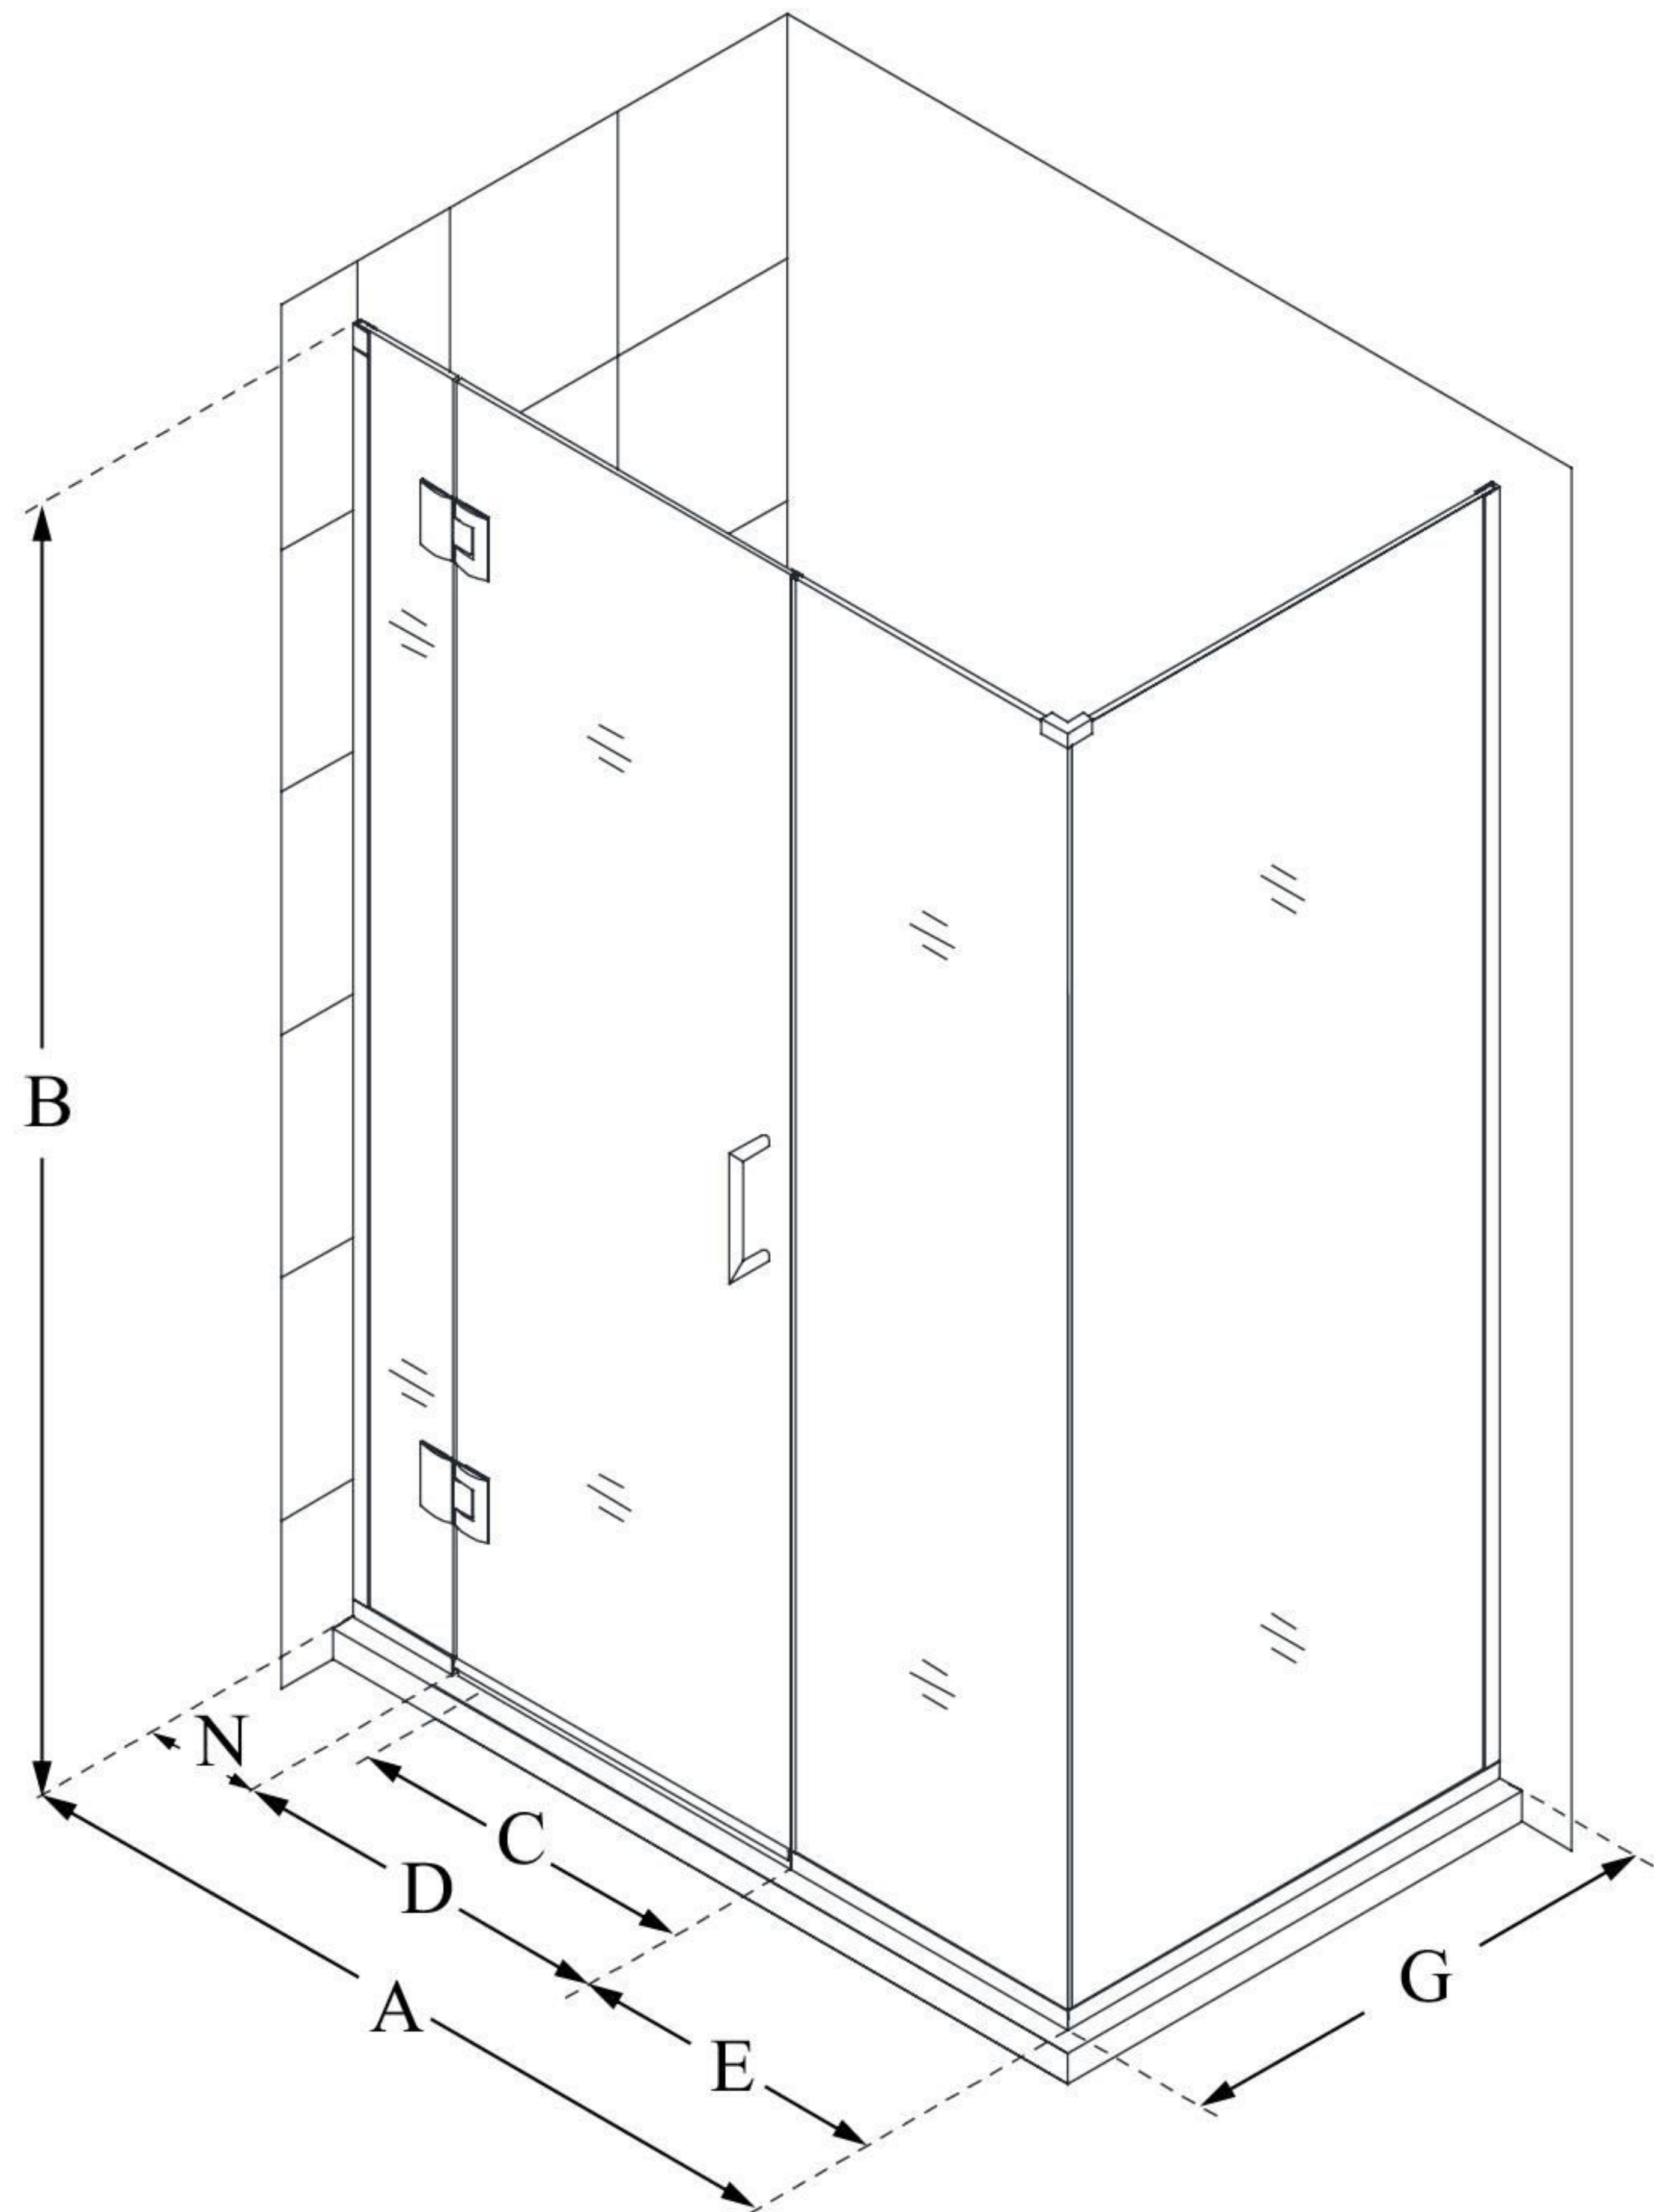

## UNIDOOR-X

DreamLine Unidoor-X 40" W x 30  
3/8" D x 72" H Frameless Hinged  
Shower Enclosure, Clear Glass

**SWING DOOR**

### CONFIGURATION DIMENSIONS:

**A: 40"**

MODEL WIDTH

**B: 72"**

MODEL HEIGHT

**C: 27"**

ACCESS WIDTH

**D: 28"**

DOOR WIDTH

**E: 6"**

INLINE PANEL WIDTH

**G: 30 3/8"**

RETURN PANEL WIDTH

**N: 6"**

HINGE PANEL WIDTH

DreamLine reserves the right to update or modify the hardware or materials pictured without prior notice for the purpose of product improvement and customer satisfaction.