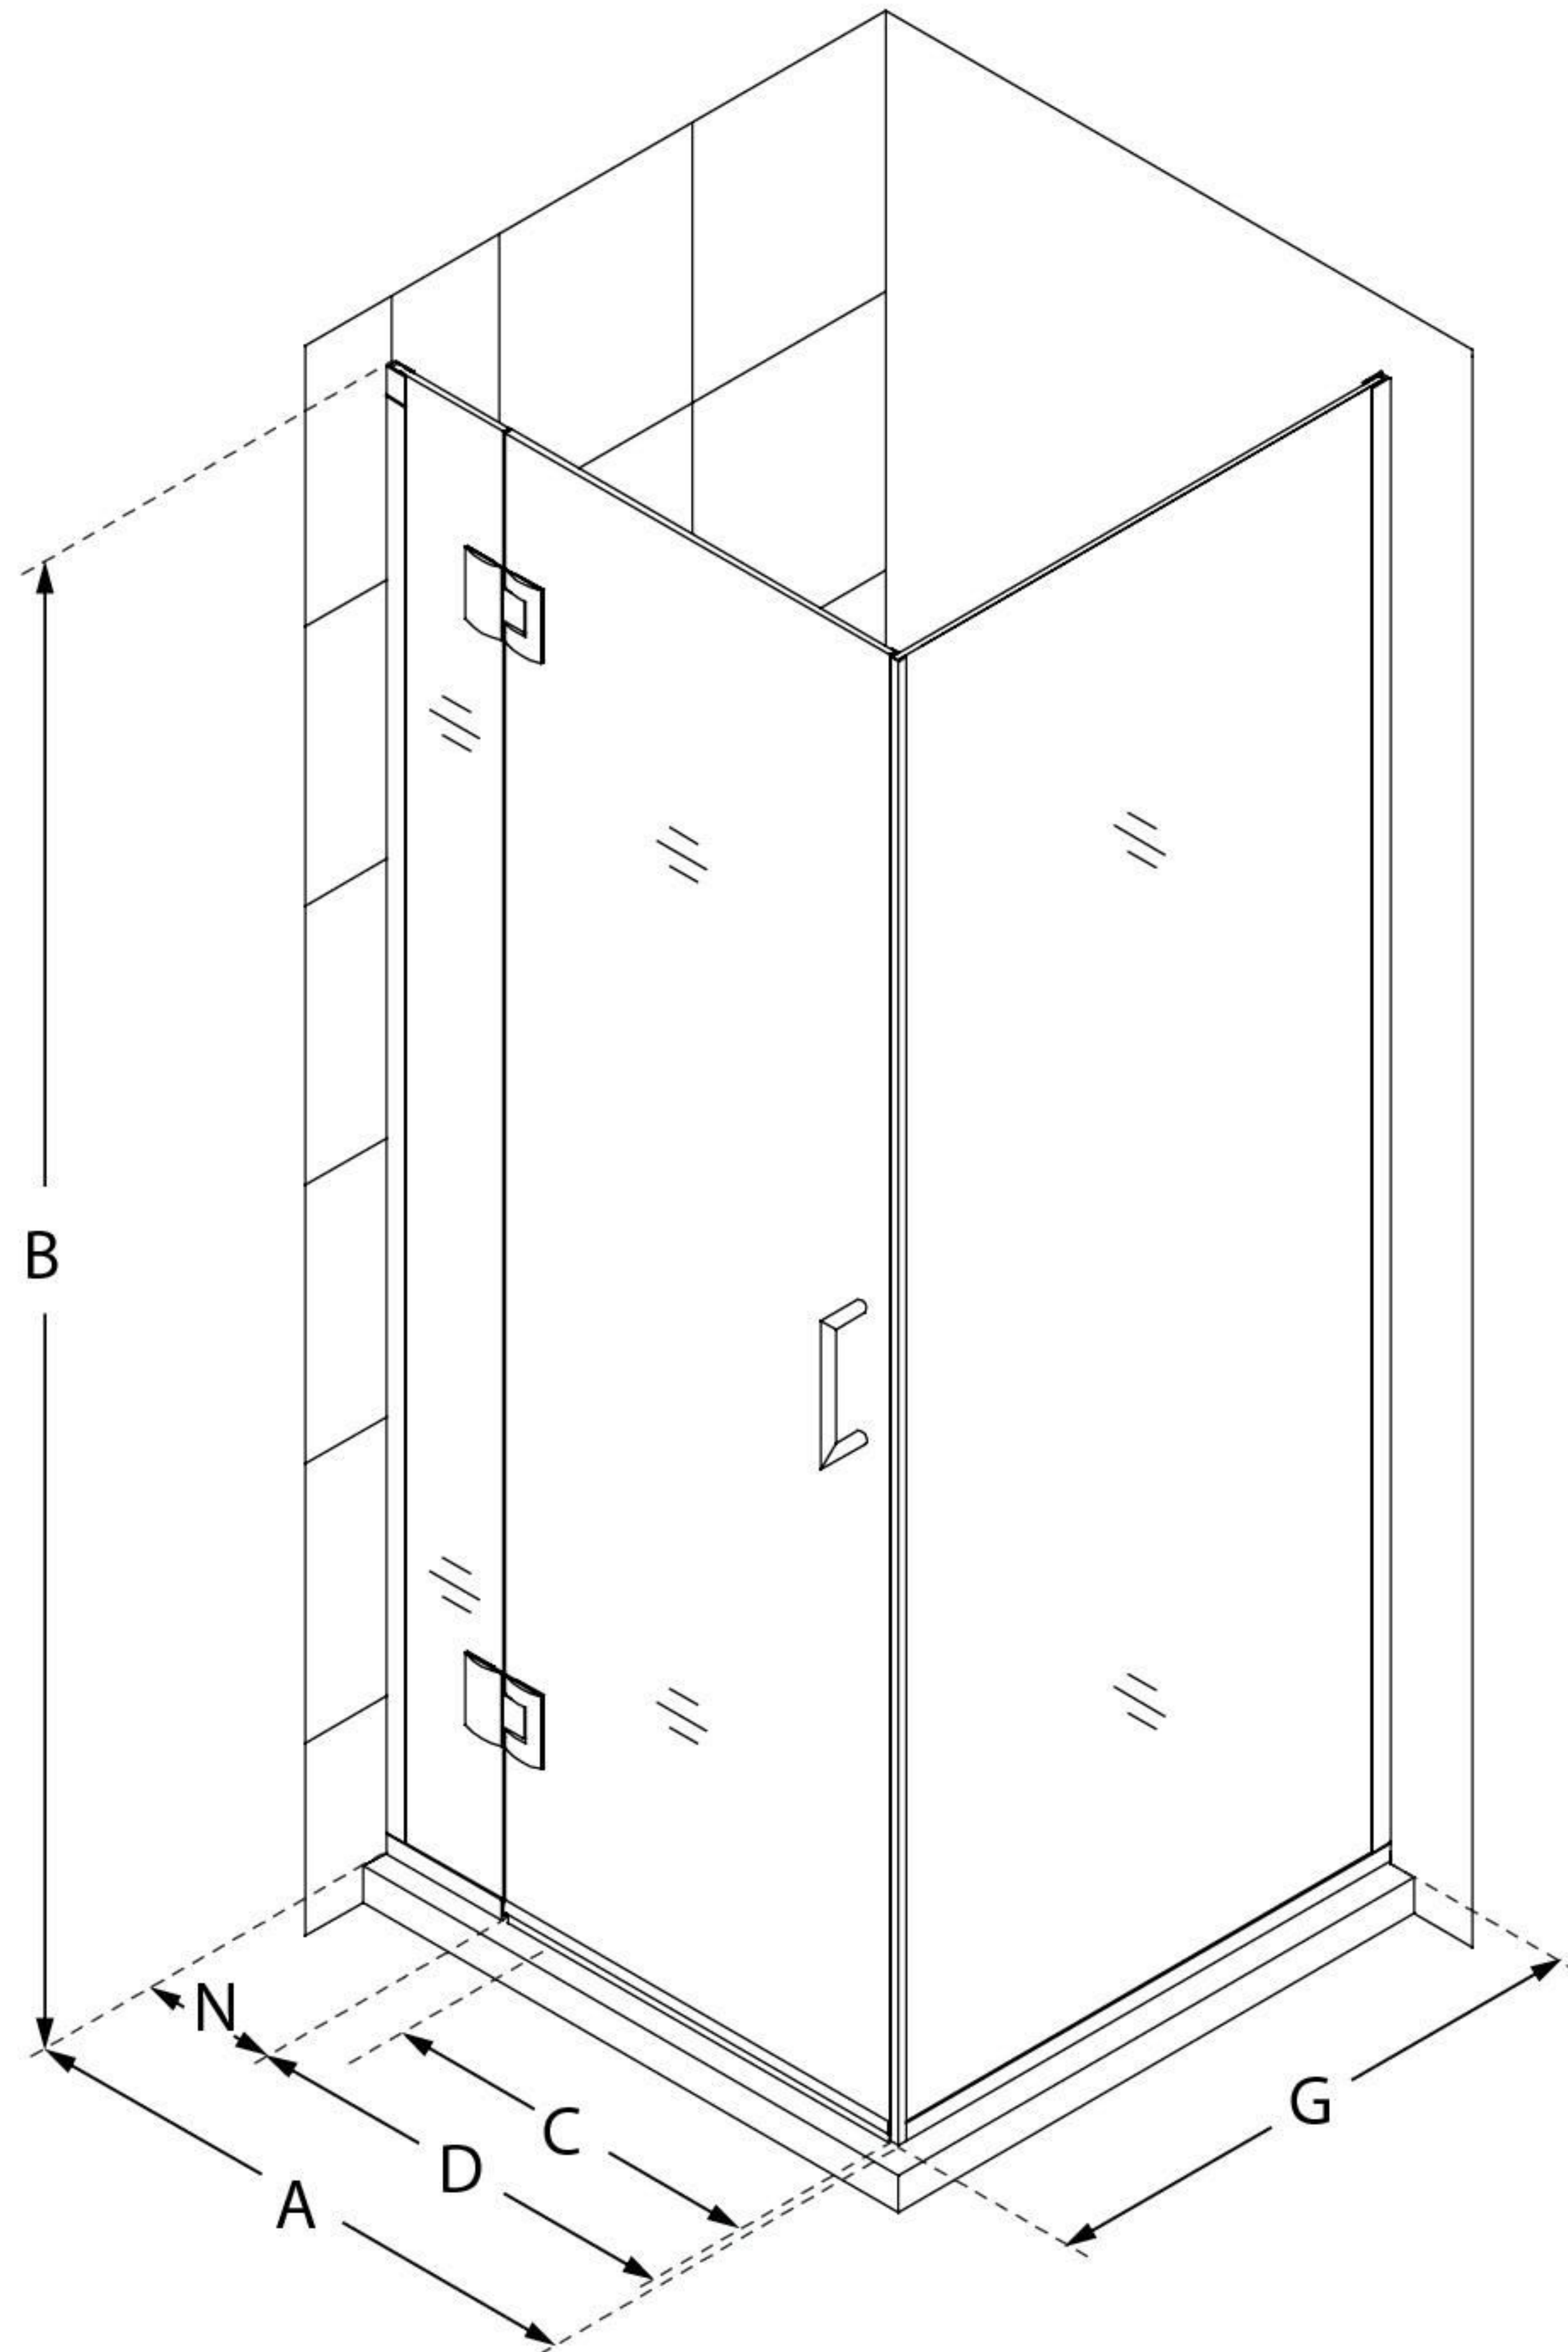

E12734

UNIDOOR-X

DreamLine Unidoor-X 33 3/8" W
x 34" D x 72" H Frameless Hinged
Shower Enclosure, Clear Glass

SWING DOOR

CONFIGURATION DIMENSIONS:

A: 33 3/8"

MODEL WIDTH

B: 72"

MODEL HEIGHT

C: 26"

ACCESS WIDTH

D: 27"

DOOR WIDTH

G: 34"

RETURN PANEL WIDTH

N: 6"

HINGE PANEL WIDTH

DreamLine reserves the right to update or modify the hardware or materials pictured without prior notice for the purpose of product improvement and customer satisfaction.