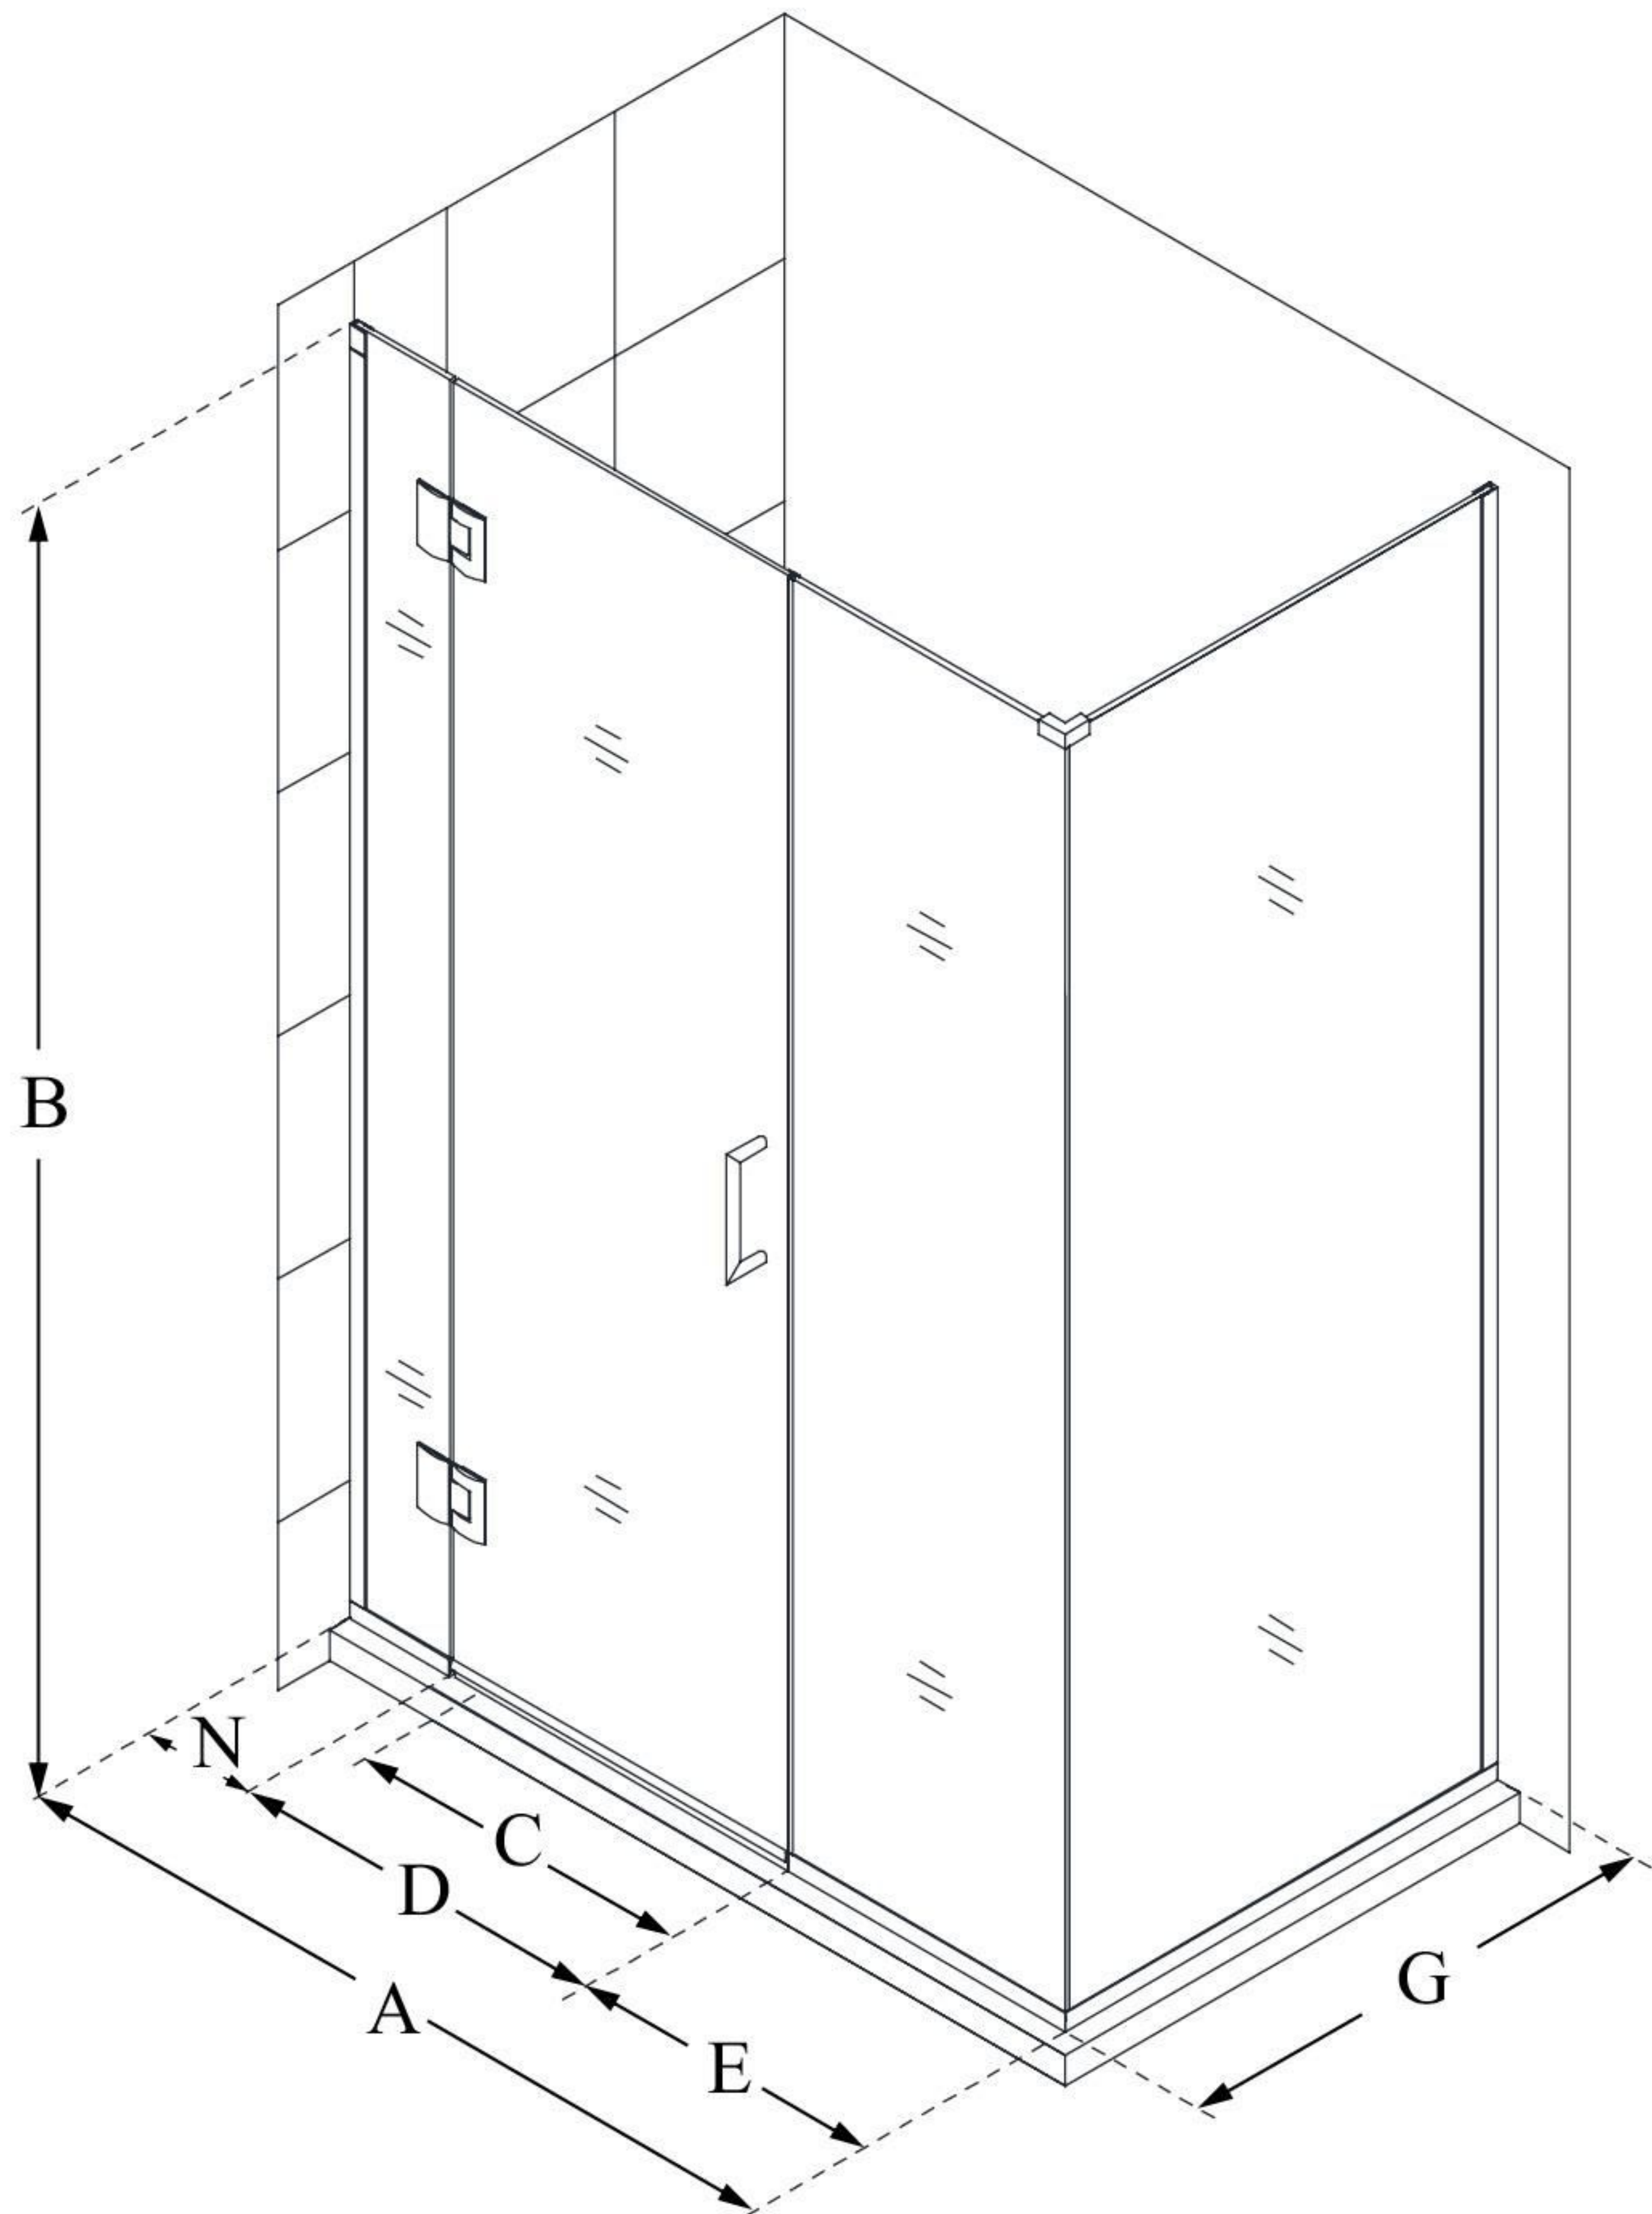

E12730534

UNIDOOR-X

DreamLine Unidoor-X 63 1/2" W
x 34 3/8" D x 72" H Frameless
Hinged Shower Enclosure, Clear
Glass

SWING DOOR

CONFIGURATION DIMENSIONS:

A: 63 1/2"

MODEL WIDTH

B: 72"

MODEL HEIGHT

C: 26"

ACCESS WIDTH

D: 27"

DOOR WIDTH

E: 30 1/2"

INLINE PANEL WIDTH

G: 34 3/8"

RETURN PANEL WIDTH

N: 6"

HINGE PANEL WIDTH

DreamLine reserves the right to update or modify the hardware or materials pictured without prior notice for the purpose of product improvement and customer satisfaction.