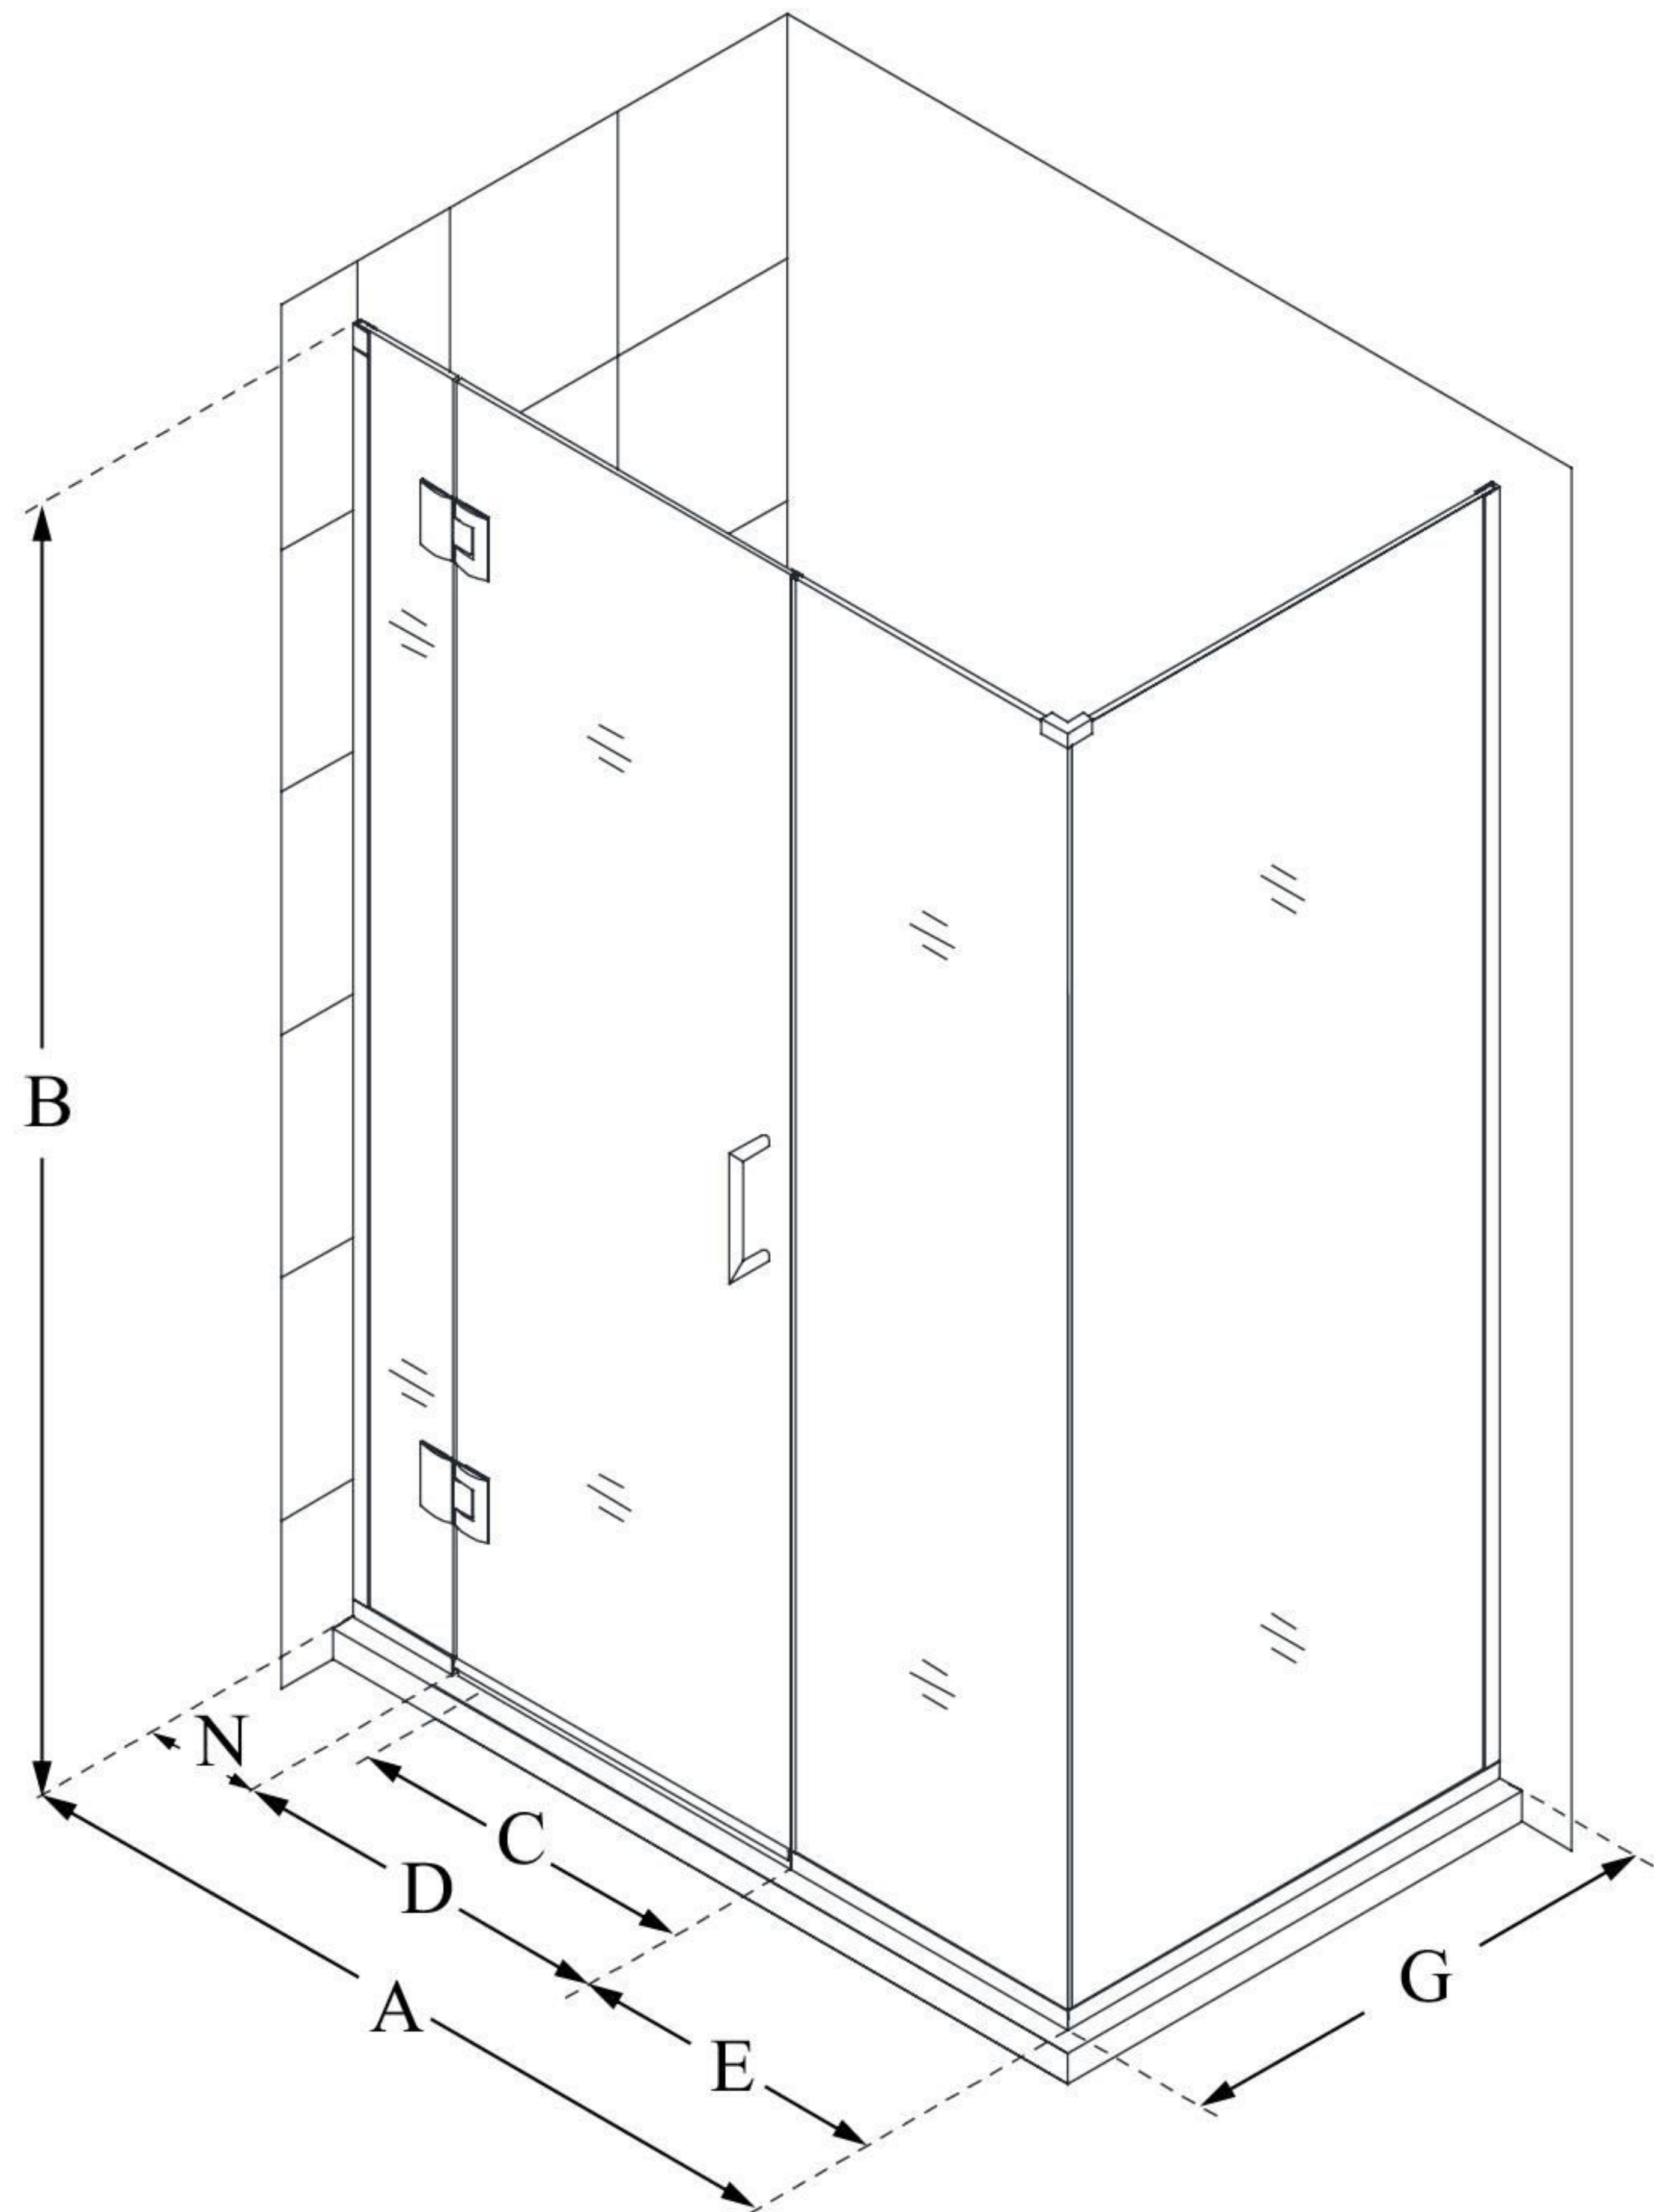

# UNIDOOR-X

DreamLine Unidoor-X 63 1/2" W  
x 30 3/8" D x 72" H Frameless  
Hinged Shower Enclosure, Clear  
Glass

**SWING DOOR**

## CONFIGURATION DIMENSIONS:

**A: 63 1/2"**

MODEL WIDTH

**B: 72"**

MODEL HEIGHT

**C: 26"**

ACCESS WIDTH

**D: 27"**

DOOR WIDTH

**E: 30 1/2"**

INLINE PANEL WIDTH

**G: 30 3/8"**

RETURN PANEL WIDTH

**N: 6"**

HINGE PANEL WIDTH

DreamLine reserves the right to update or modify the hardware or materials pictured without prior notice for the purpose of product improvement and customer satisfaction.