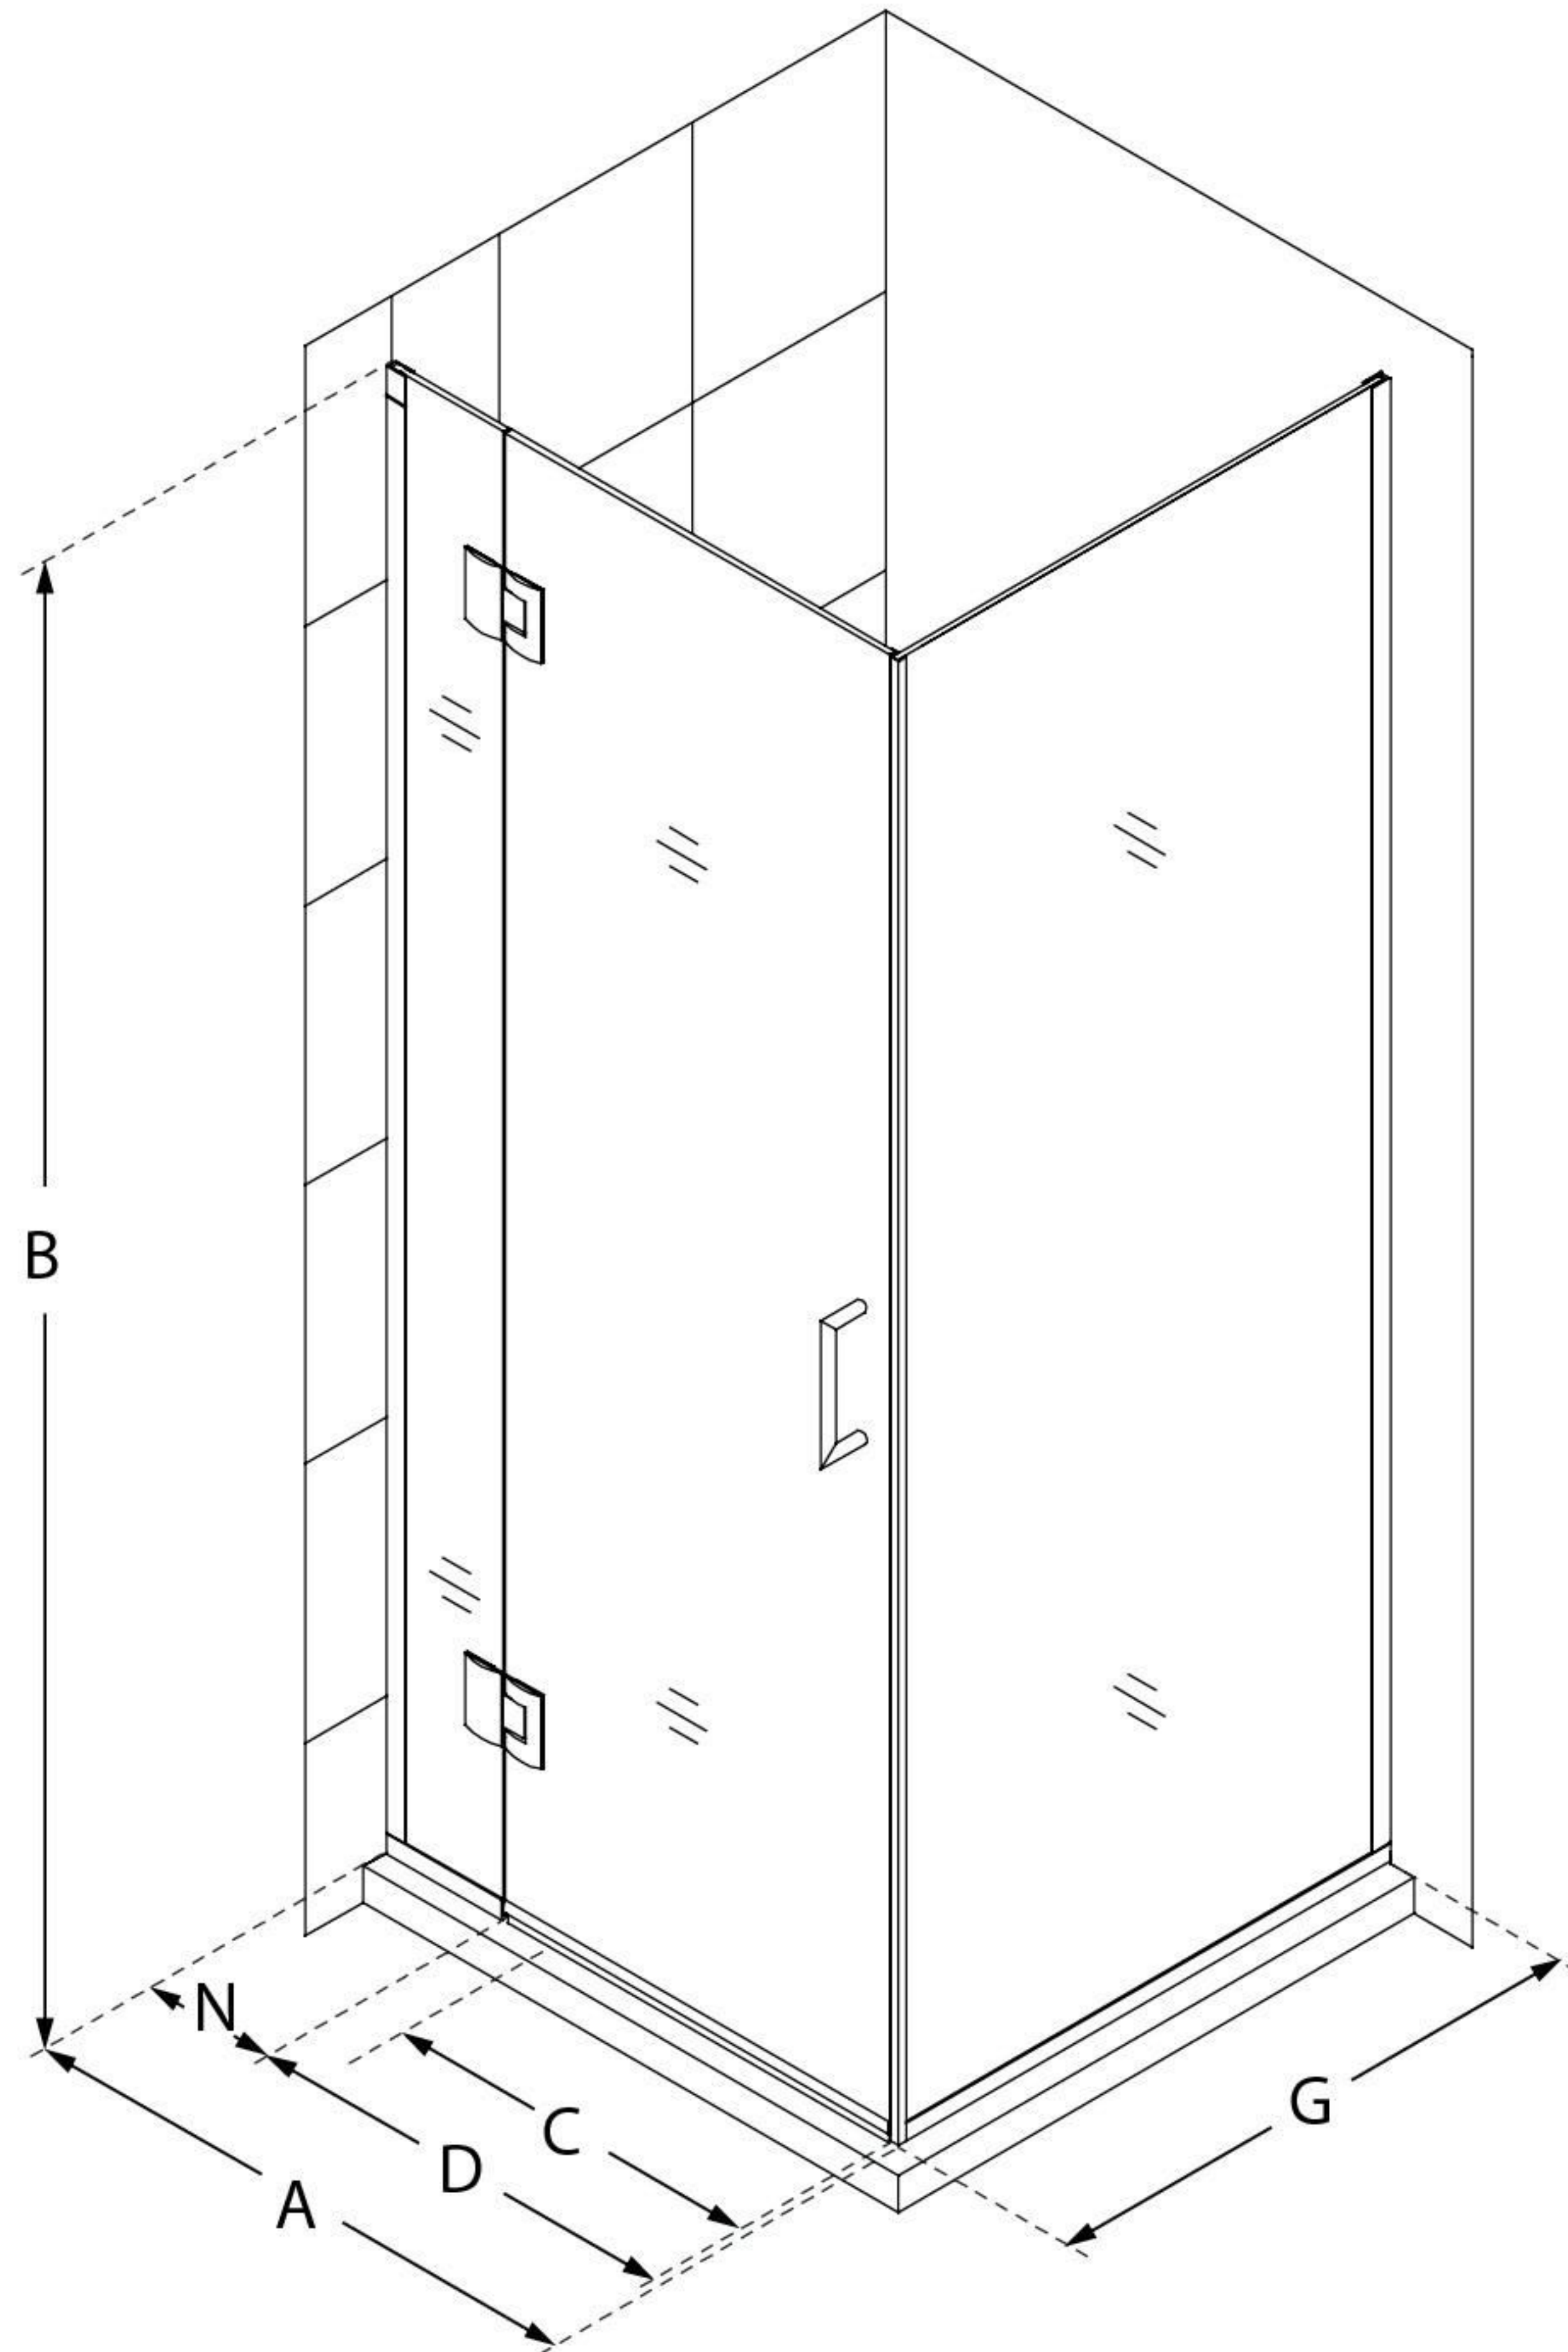

E12730

UNIDOOR-X

DreamLine Unidoor-X 33 3/8" W
x 30" D x 72" H Frameless Hinged
Shower Enclosure, Clear Glass

SWING DOOR

CONFIGURATION DIMENSIONS:

A: 33 3/8"

MODEL WIDTH

B: 72"

MODEL HEIGHT

C: 26"

ACCESS WIDTH

D: 27"

DOOR WIDTH

G: 30"

RETURN PANEL WIDTH

N: 6"

HINGE PANEL WIDTH

DreamLine reserves the right to update or modify the hardware or materials pictured without prior notice for the purpose of product improvement and customer satisfaction.