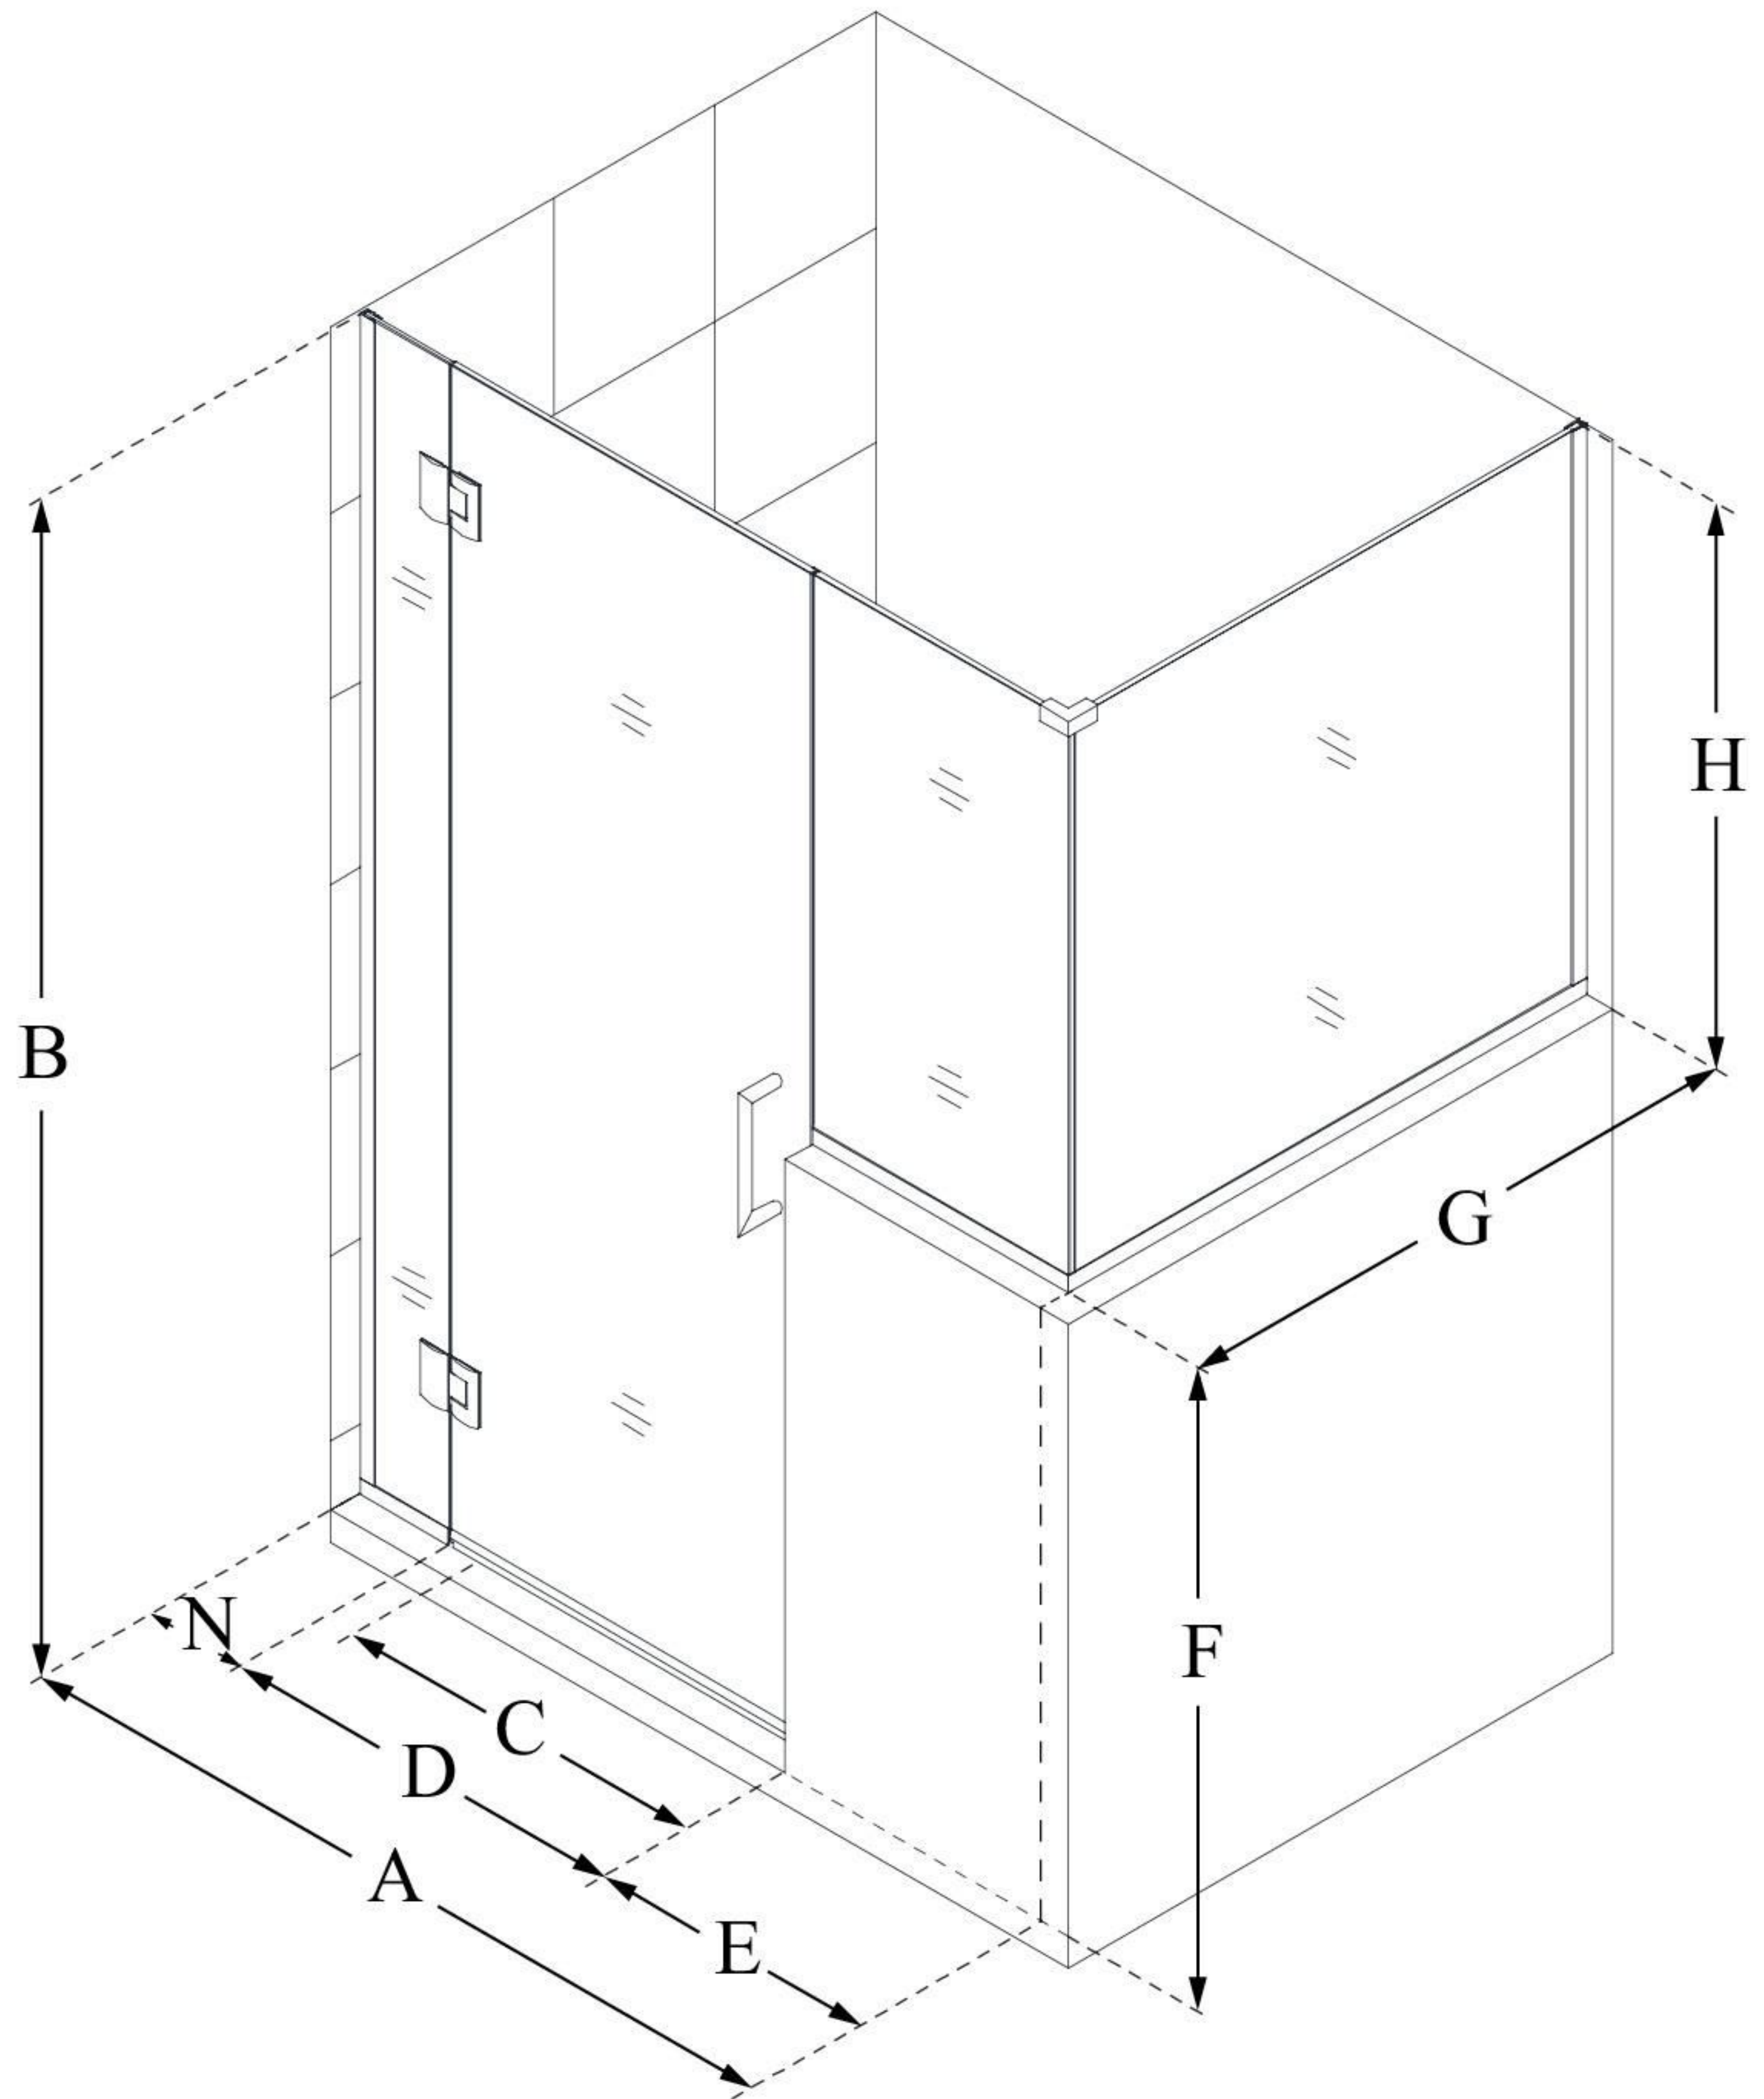

E127243636

UNIDOOR-X

DreamLine Unidoor-X 57" W x 36 3/8" D x 72" H Frameless Hinged Shower Enclosure, Clear Glass

SWING DOOR

CONFIGURATION DIMENSIONS:

A: 57"

MODEL WIDTH

B: 72"

MODEL HEIGHT

C: 26"

ACCESS WIDTH

D: 27"

DOOR WIDTH

E: 24"

INLINE BUTTRESS PANEL WIDTH

F: 36"

BUTTRESS WALL HEIGHT

G: 36 3/8"

RETURN PANEL WIDTH

H: 36"

BUTTRESS GLASS HEIGHT

N: 6"

HINGE PANEL WIDTH

DreamLine reserves the right to update or modify the hardware or materials pictured without prior notice for the purpose of product improvement and customer satisfaction.