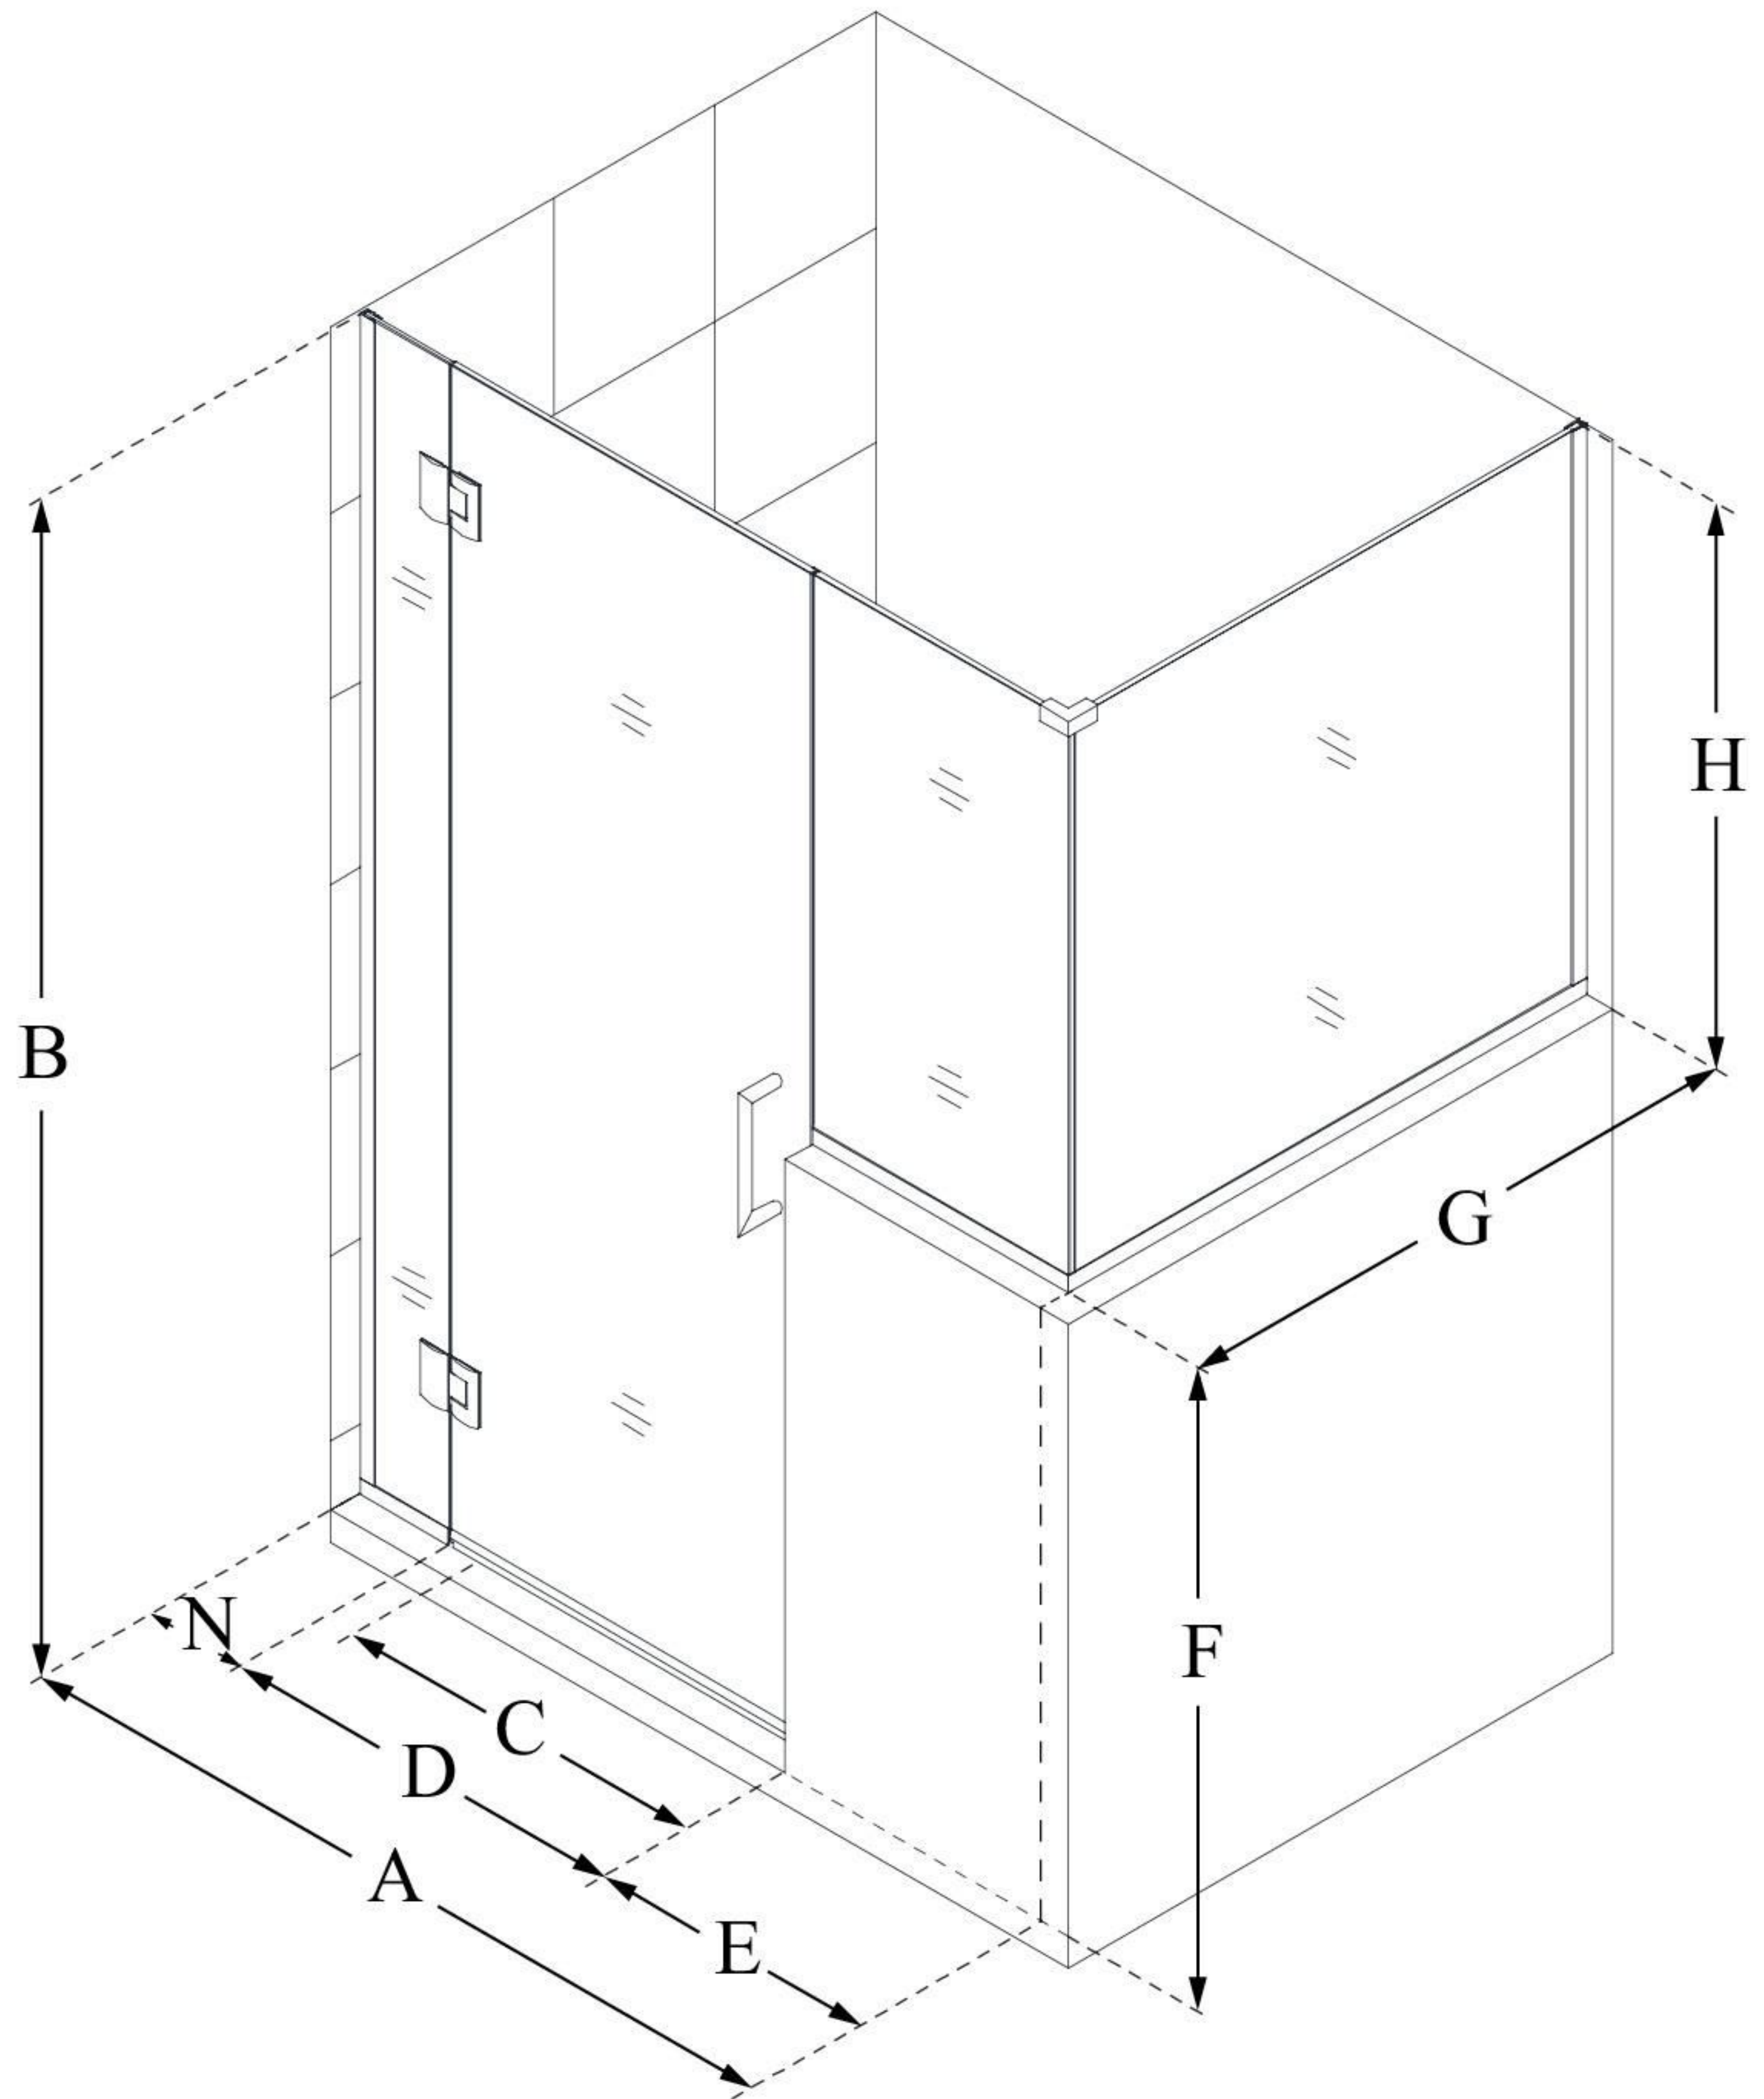

E127243436

UNIDOOR-X

DreamLine Unidoor-X 57" W x 36 3/8" D x 72" H Frameless Hinged Shower Enclosure, Clear Glass

SWING DOOR

CONFIGURATION DIMENSIONS:

A: 57"

MODEL WIDTH

B: 72"

MODEL HEIGHT

C: 26"

ACCESS WIDTH

D: 27"

DOOR WIDTH

E: 24"

INLINE BUTTRESS PANEL WIDTH

F: 38"

BUTTRESS WALL HEIGHT

G: 36 3/8"

RETURN PANEL WIDTH

H: 34"

BUTTRESS GLASS HEIGHT

N: 6"

HINGE PANEL WIDTH

DreamLine reserves the right to update or modify the hardware or materials pictured without prior notice for the purpose of product improvement and customer satisfaction.