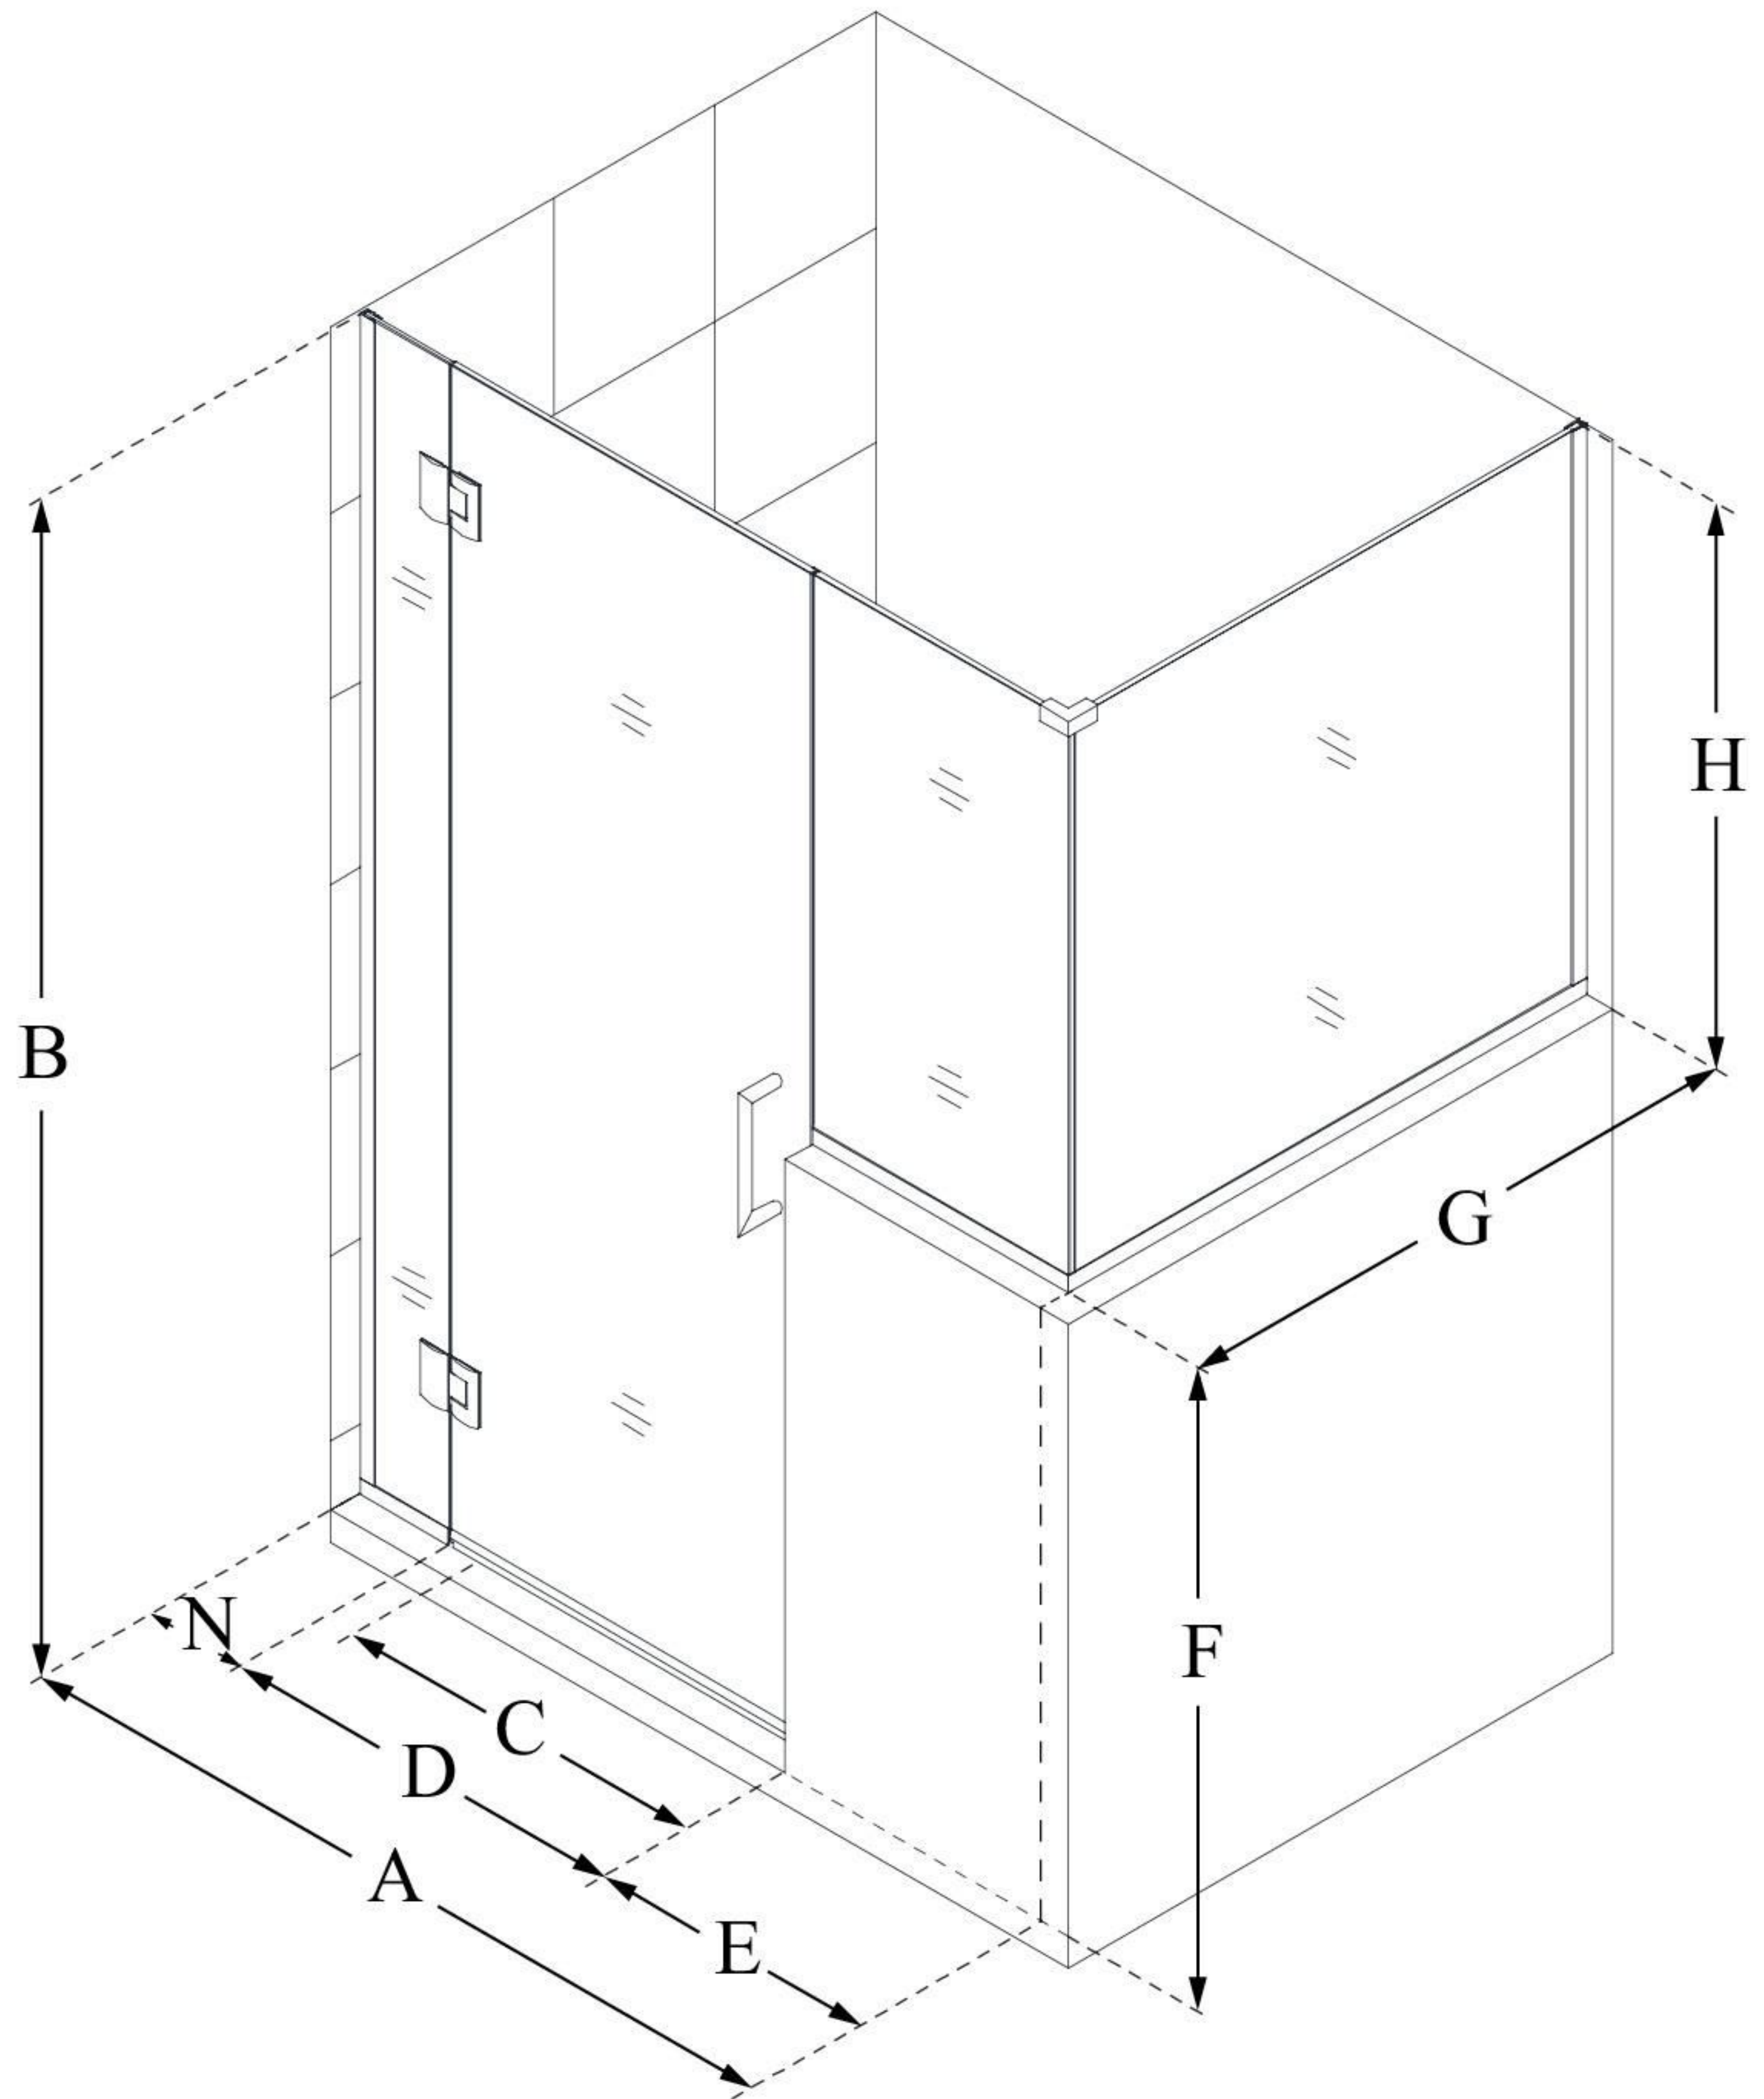

E127243430

UNIDOOR-X

DreamLine Unidoor-X 57" W x 30 3/8" D x 72" H Frameless Hinged Shower Enclosure, Clear Glass

SWING DOOR

CONFIGURATION DIMENSIONS:

A: 57"

MODEL WIDTH

B: 72"

MODEL HEIGHT

C: 26"

ACCESS WIDTH

D: 27"

DOOR WIDTH

E: 24"

INLINE BUTTRESS PANEL WIDTH

F: 38"

BUTTRESS WALL HEIGHT

G: 30 3/8"

RETURN PANEL WIDTH

H: 34"

BUTTRESS GLASS HEIGHT

N: 6"

HINGE PANEL WIDTH

DreamLine reserves the right to update or modify the hardware or materials pictured without prior notice for the purpose of product improvement and customer satisfaction.