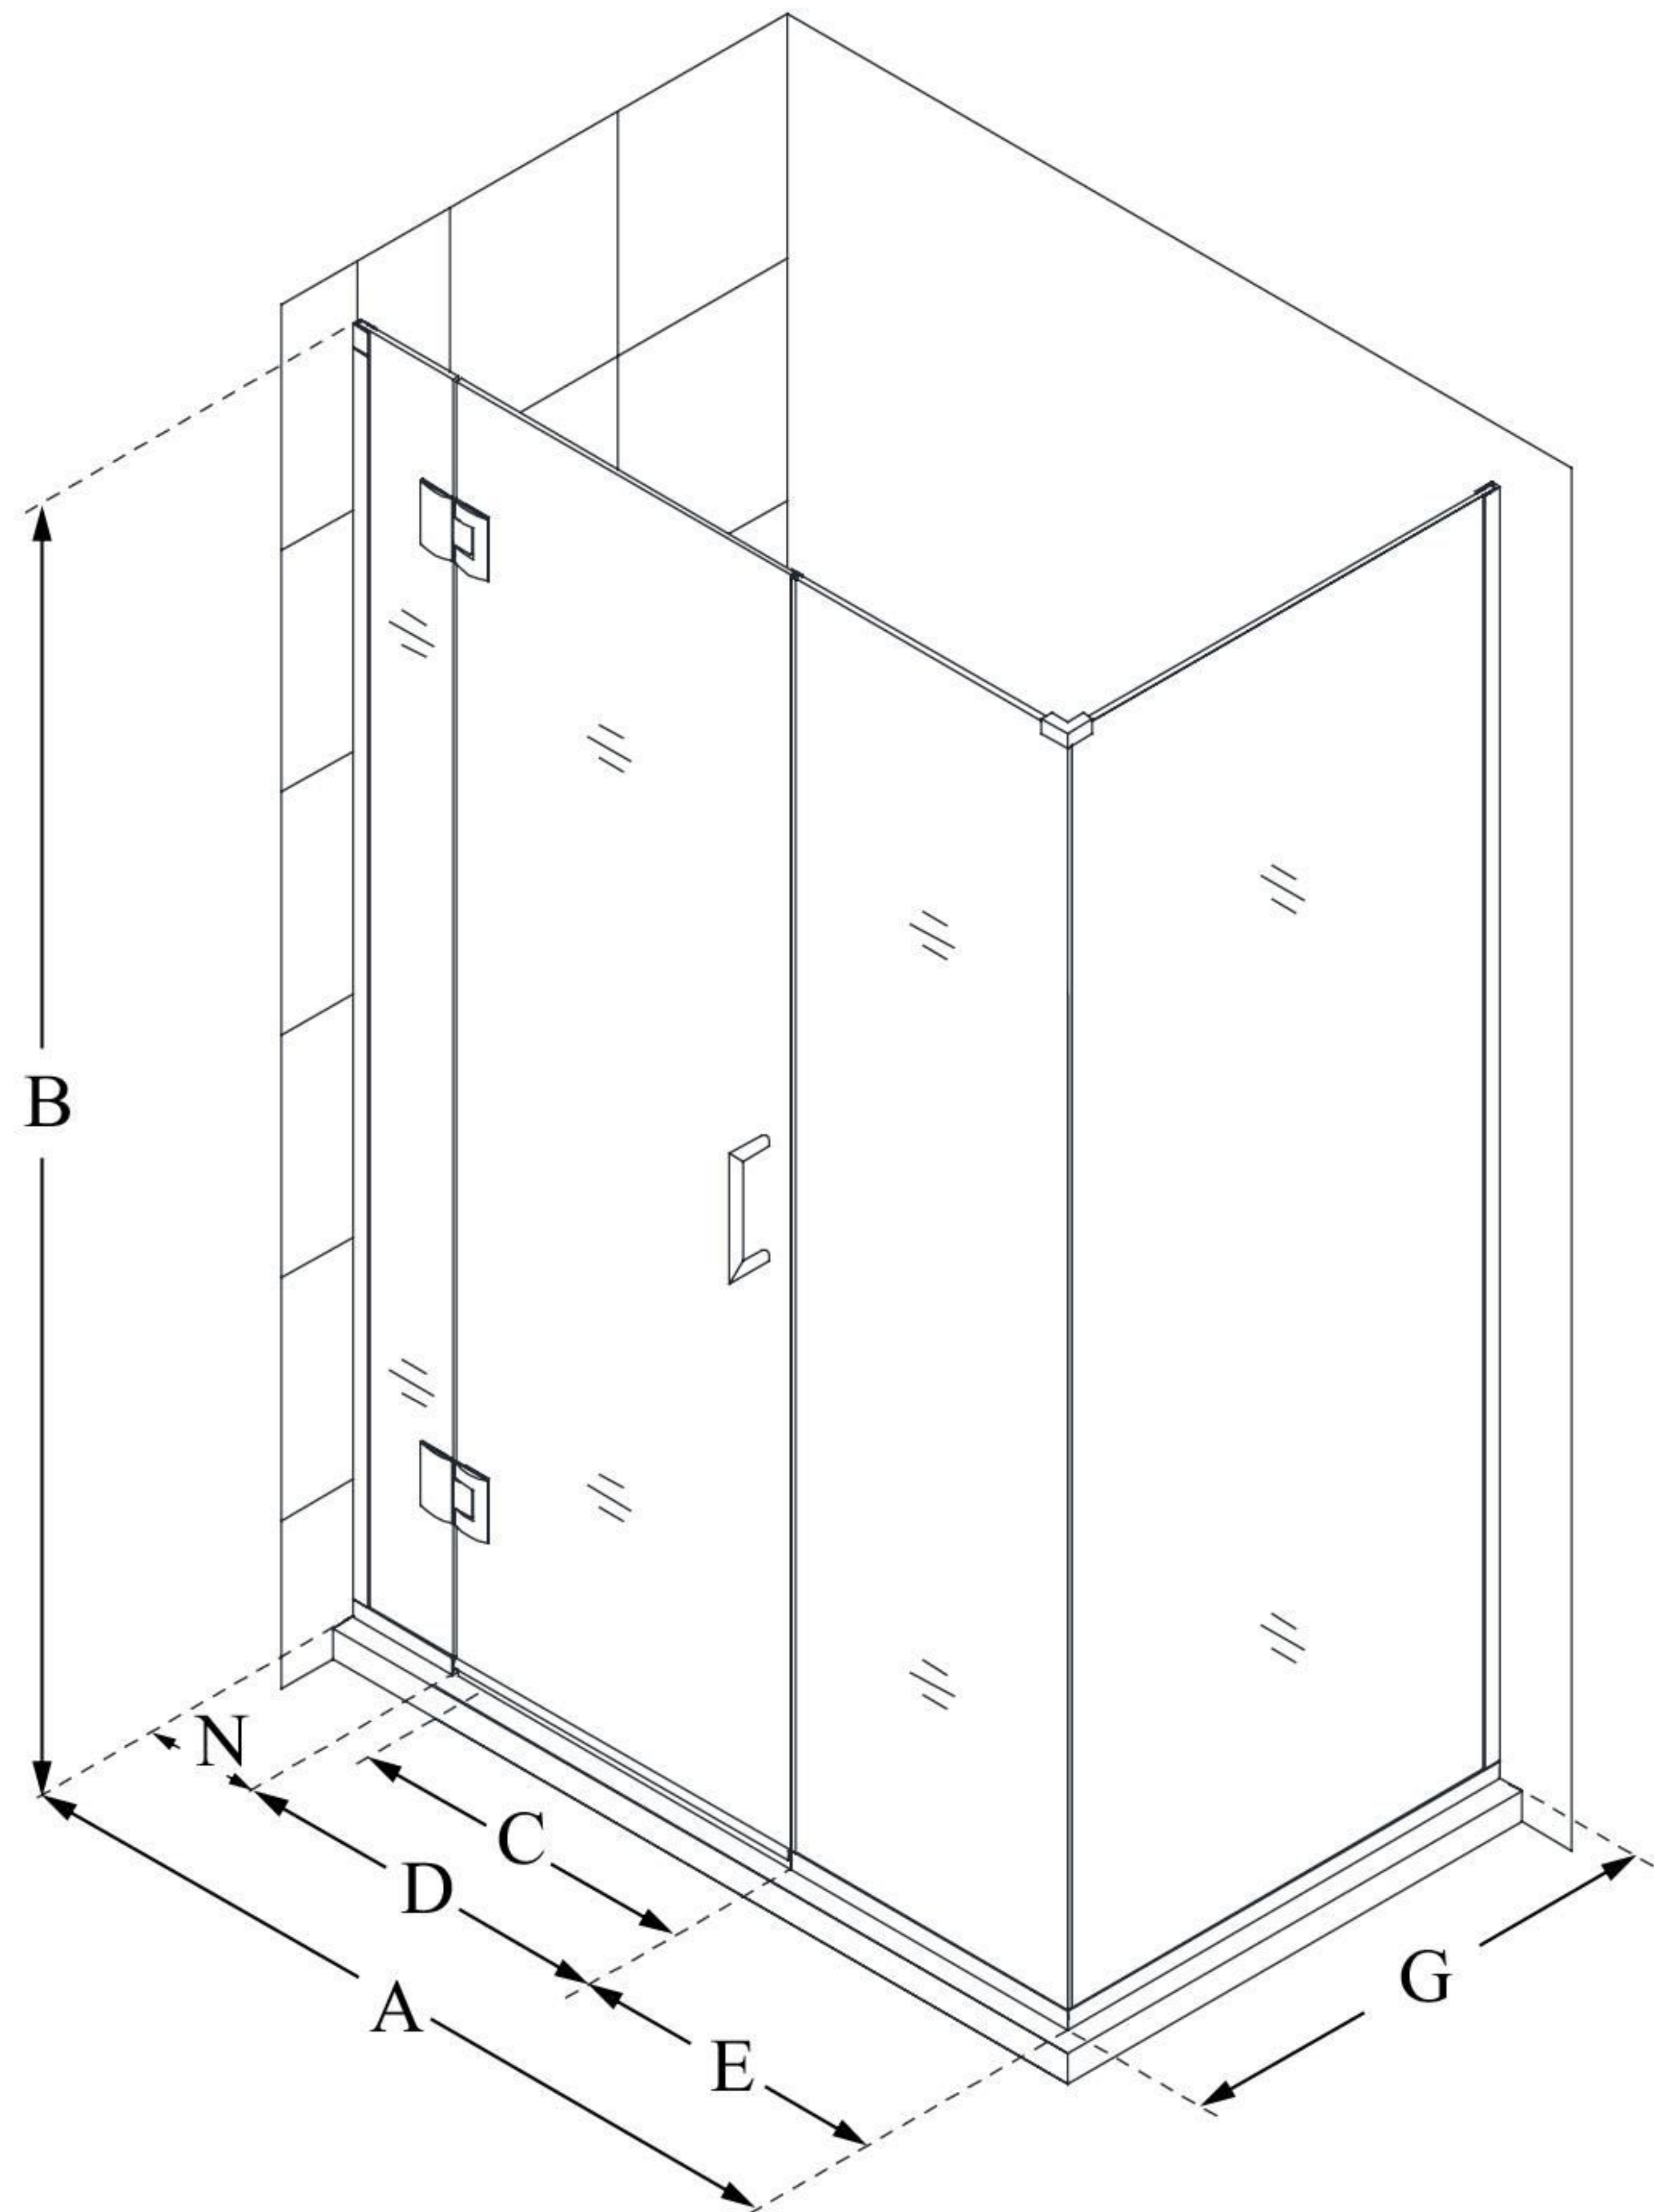

E12714534

UNIDOOR-X

DreamLine Unidoor-X 47 1/2" W
x 34 3/8" D x 72" H Frameless
Hinged Shower Enclosure, Clear
Glass

SWING DOOR

CONFIGURATION DIMENSIONS:

A: 47 1/2"

MODEL WIDTH

B: 72"

MODEL HEIGHT

C: 26"

ACCESS WIDTH

D: 27"

DOOR WIDTH

E: 14 1/2"

INLINE PANEL WIDTH

G: 34 3/8"

RETURN PANEL WIDTH

N: 6"

HINGE PANEL WIDTH

DreamLine reserves the right to update or modify the hardware or materials pictured without prior notice for the purpose of product improvement and customer satisfaction.