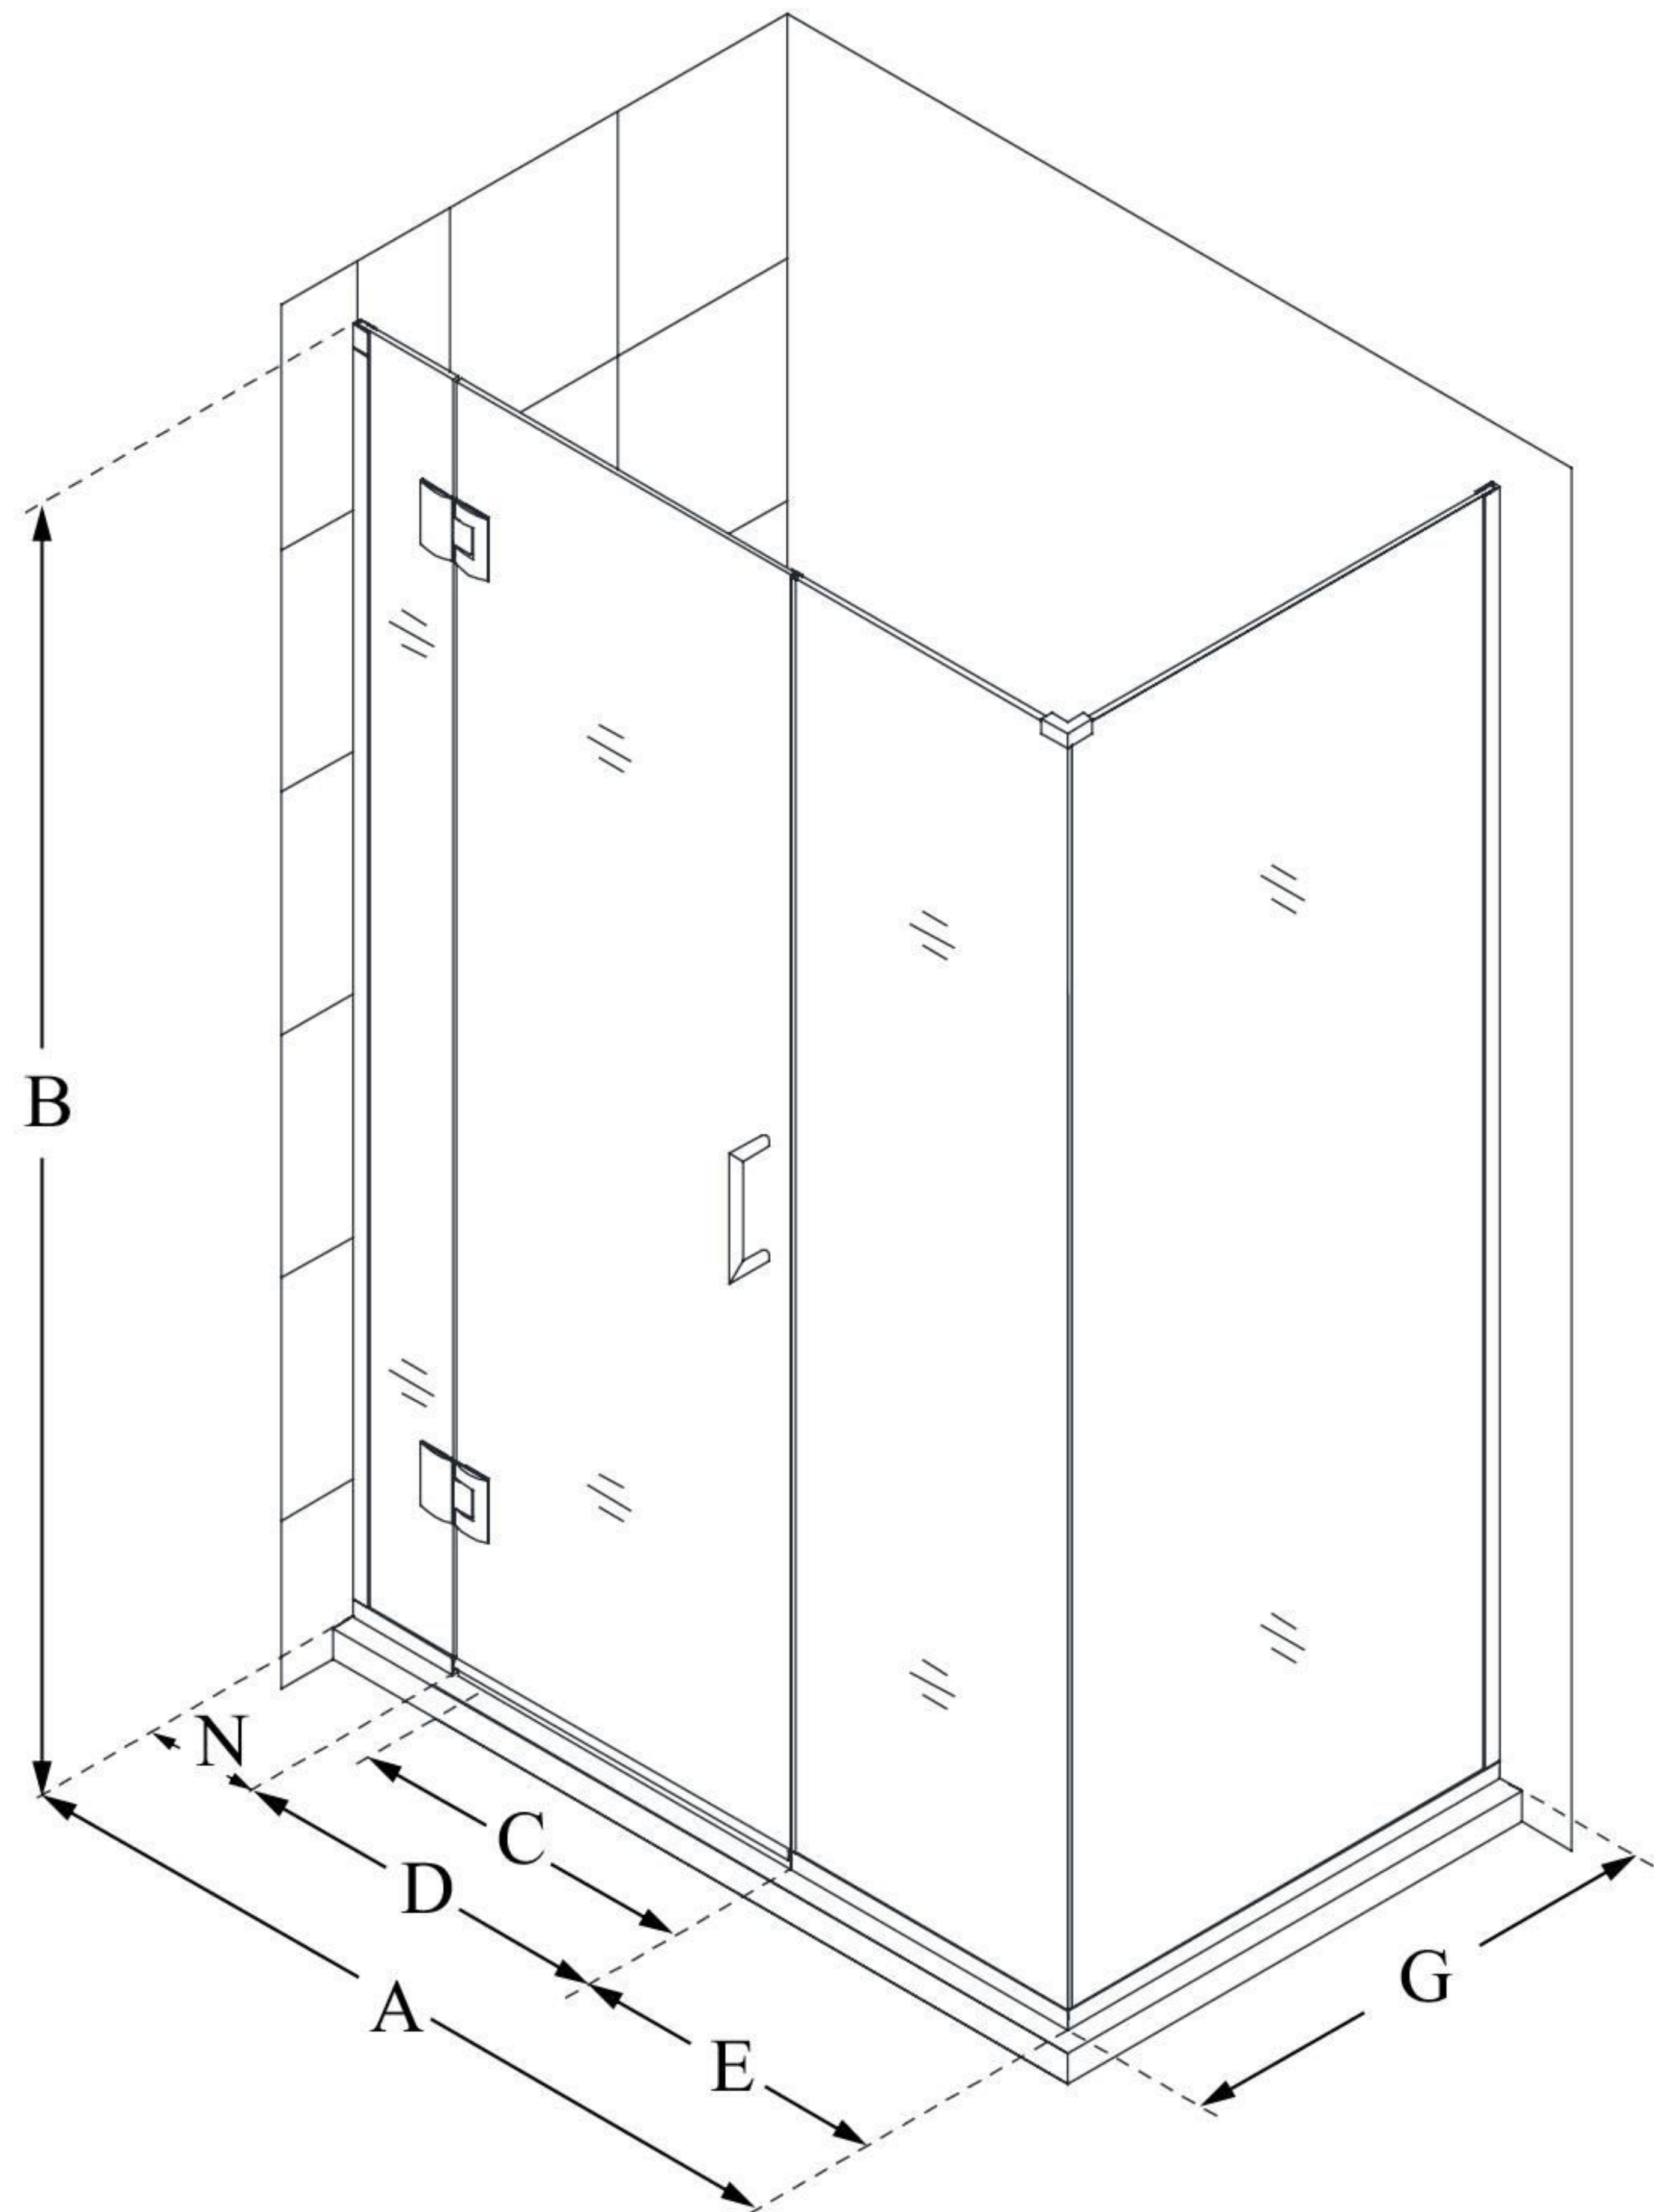

## UNIDOOR-X

DreamLine Unidoor-X 47 1/2" W  
x 30 3/8" D x 72" H Frameless  
Hinged Shower Enclosure, Clear  
Glass

**SWING DOOR**

### CONFIGURATION DIMENSIONS:

**A: 47 1/2"**

MODEL WIDTH

**B: 72"**

MODEL HEIGHT

**C: 26"**

ACCESS WIDTH

**D: 27"**

DOOR WIDTH

**E: 14 1/2"**

INLINE PANEL WIDTH

**G: 30 3/8"**

RETURN PANEL WIDTH

**N: 6"**

HINGE PANEL WIDTH

DreamLine reserves the right to update or modify the hardware or materials pictured without prior notice for the purpose of product improvement and customer satisfaction.