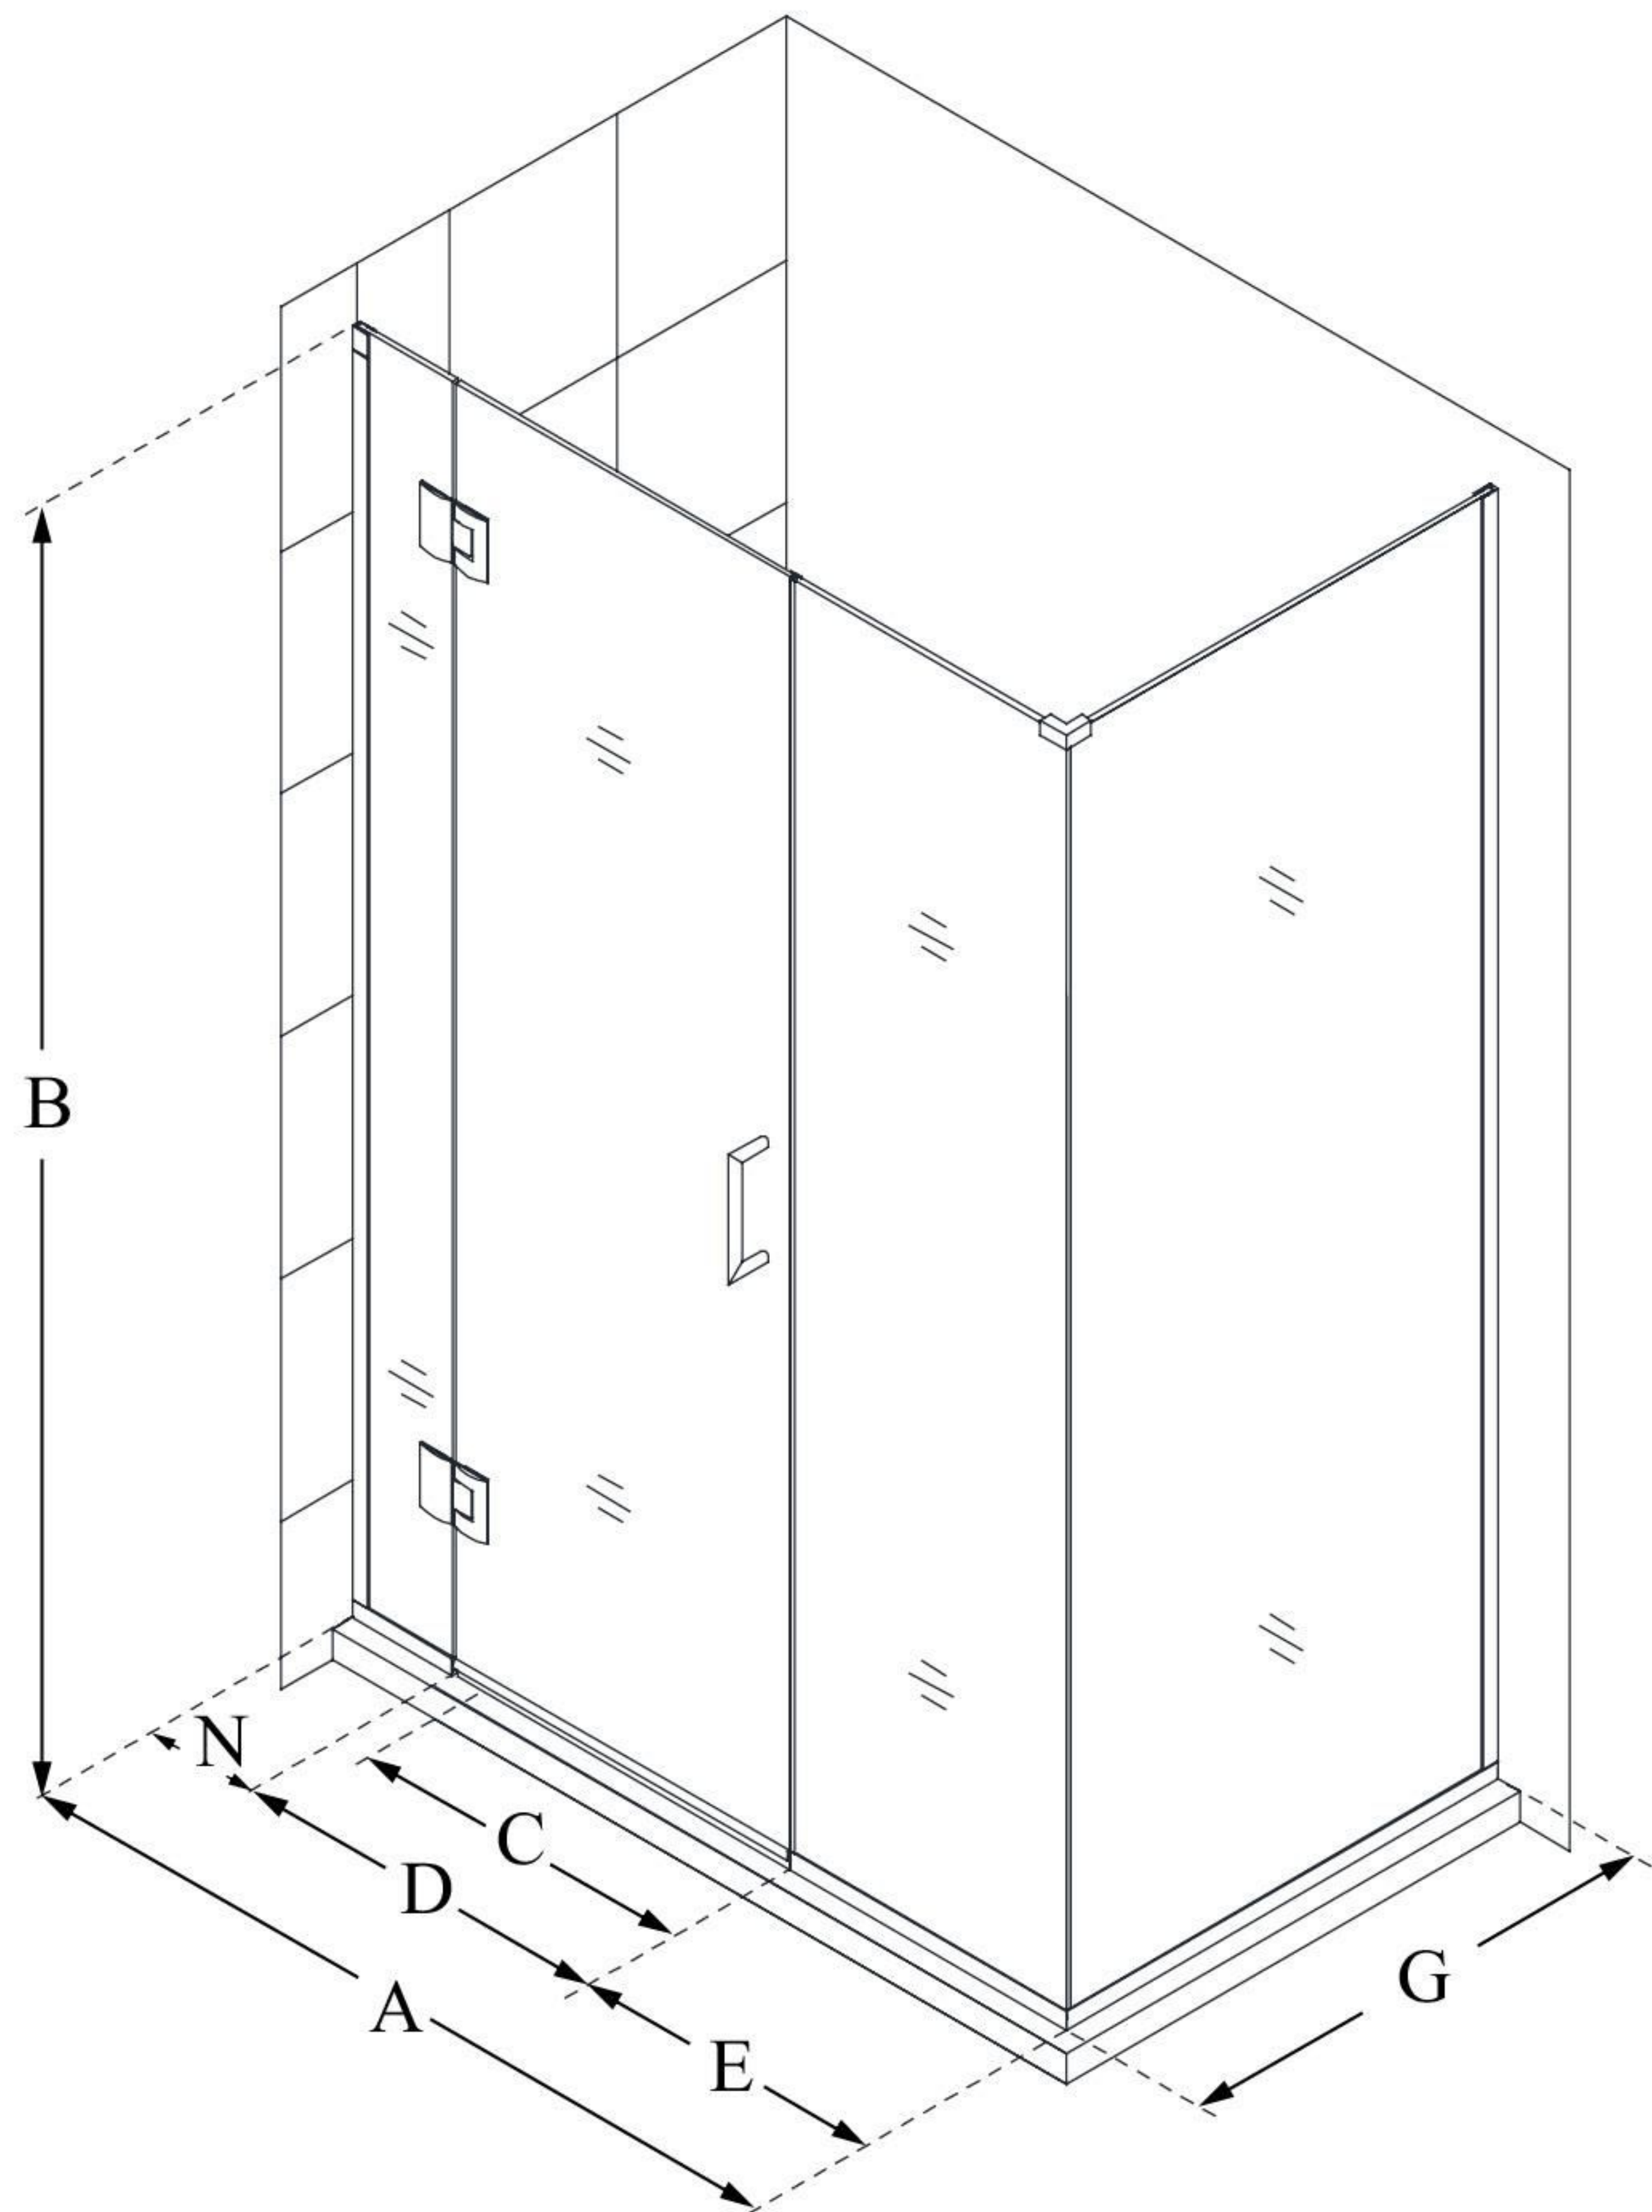

E1271434

UNIDOOR-X

DreamLine Unidoor-X 47" W x 34 3/8" D x 72" H Frameless Hinged Shower Enclosure, Clear Glass

SWING DOOR

CONFIGURATION DIMENSIONS:

A: 47"

MODEL WIDTH

B: 72"

MODEL HEIGHT

C: 26"

ACCESS WIDTH

D: 27"

DOOR WIDTH

E: 14"

INLINE PANEL WIDTH

G: 34 3/8"

RETURN PANEL WIDTH

N: 6"

HINGE PANEL WIDTH

DreamLine reserves the right to update or modify the hardware or materials pictured without prior notice for the purpose of product improvement and customer satisfaction.