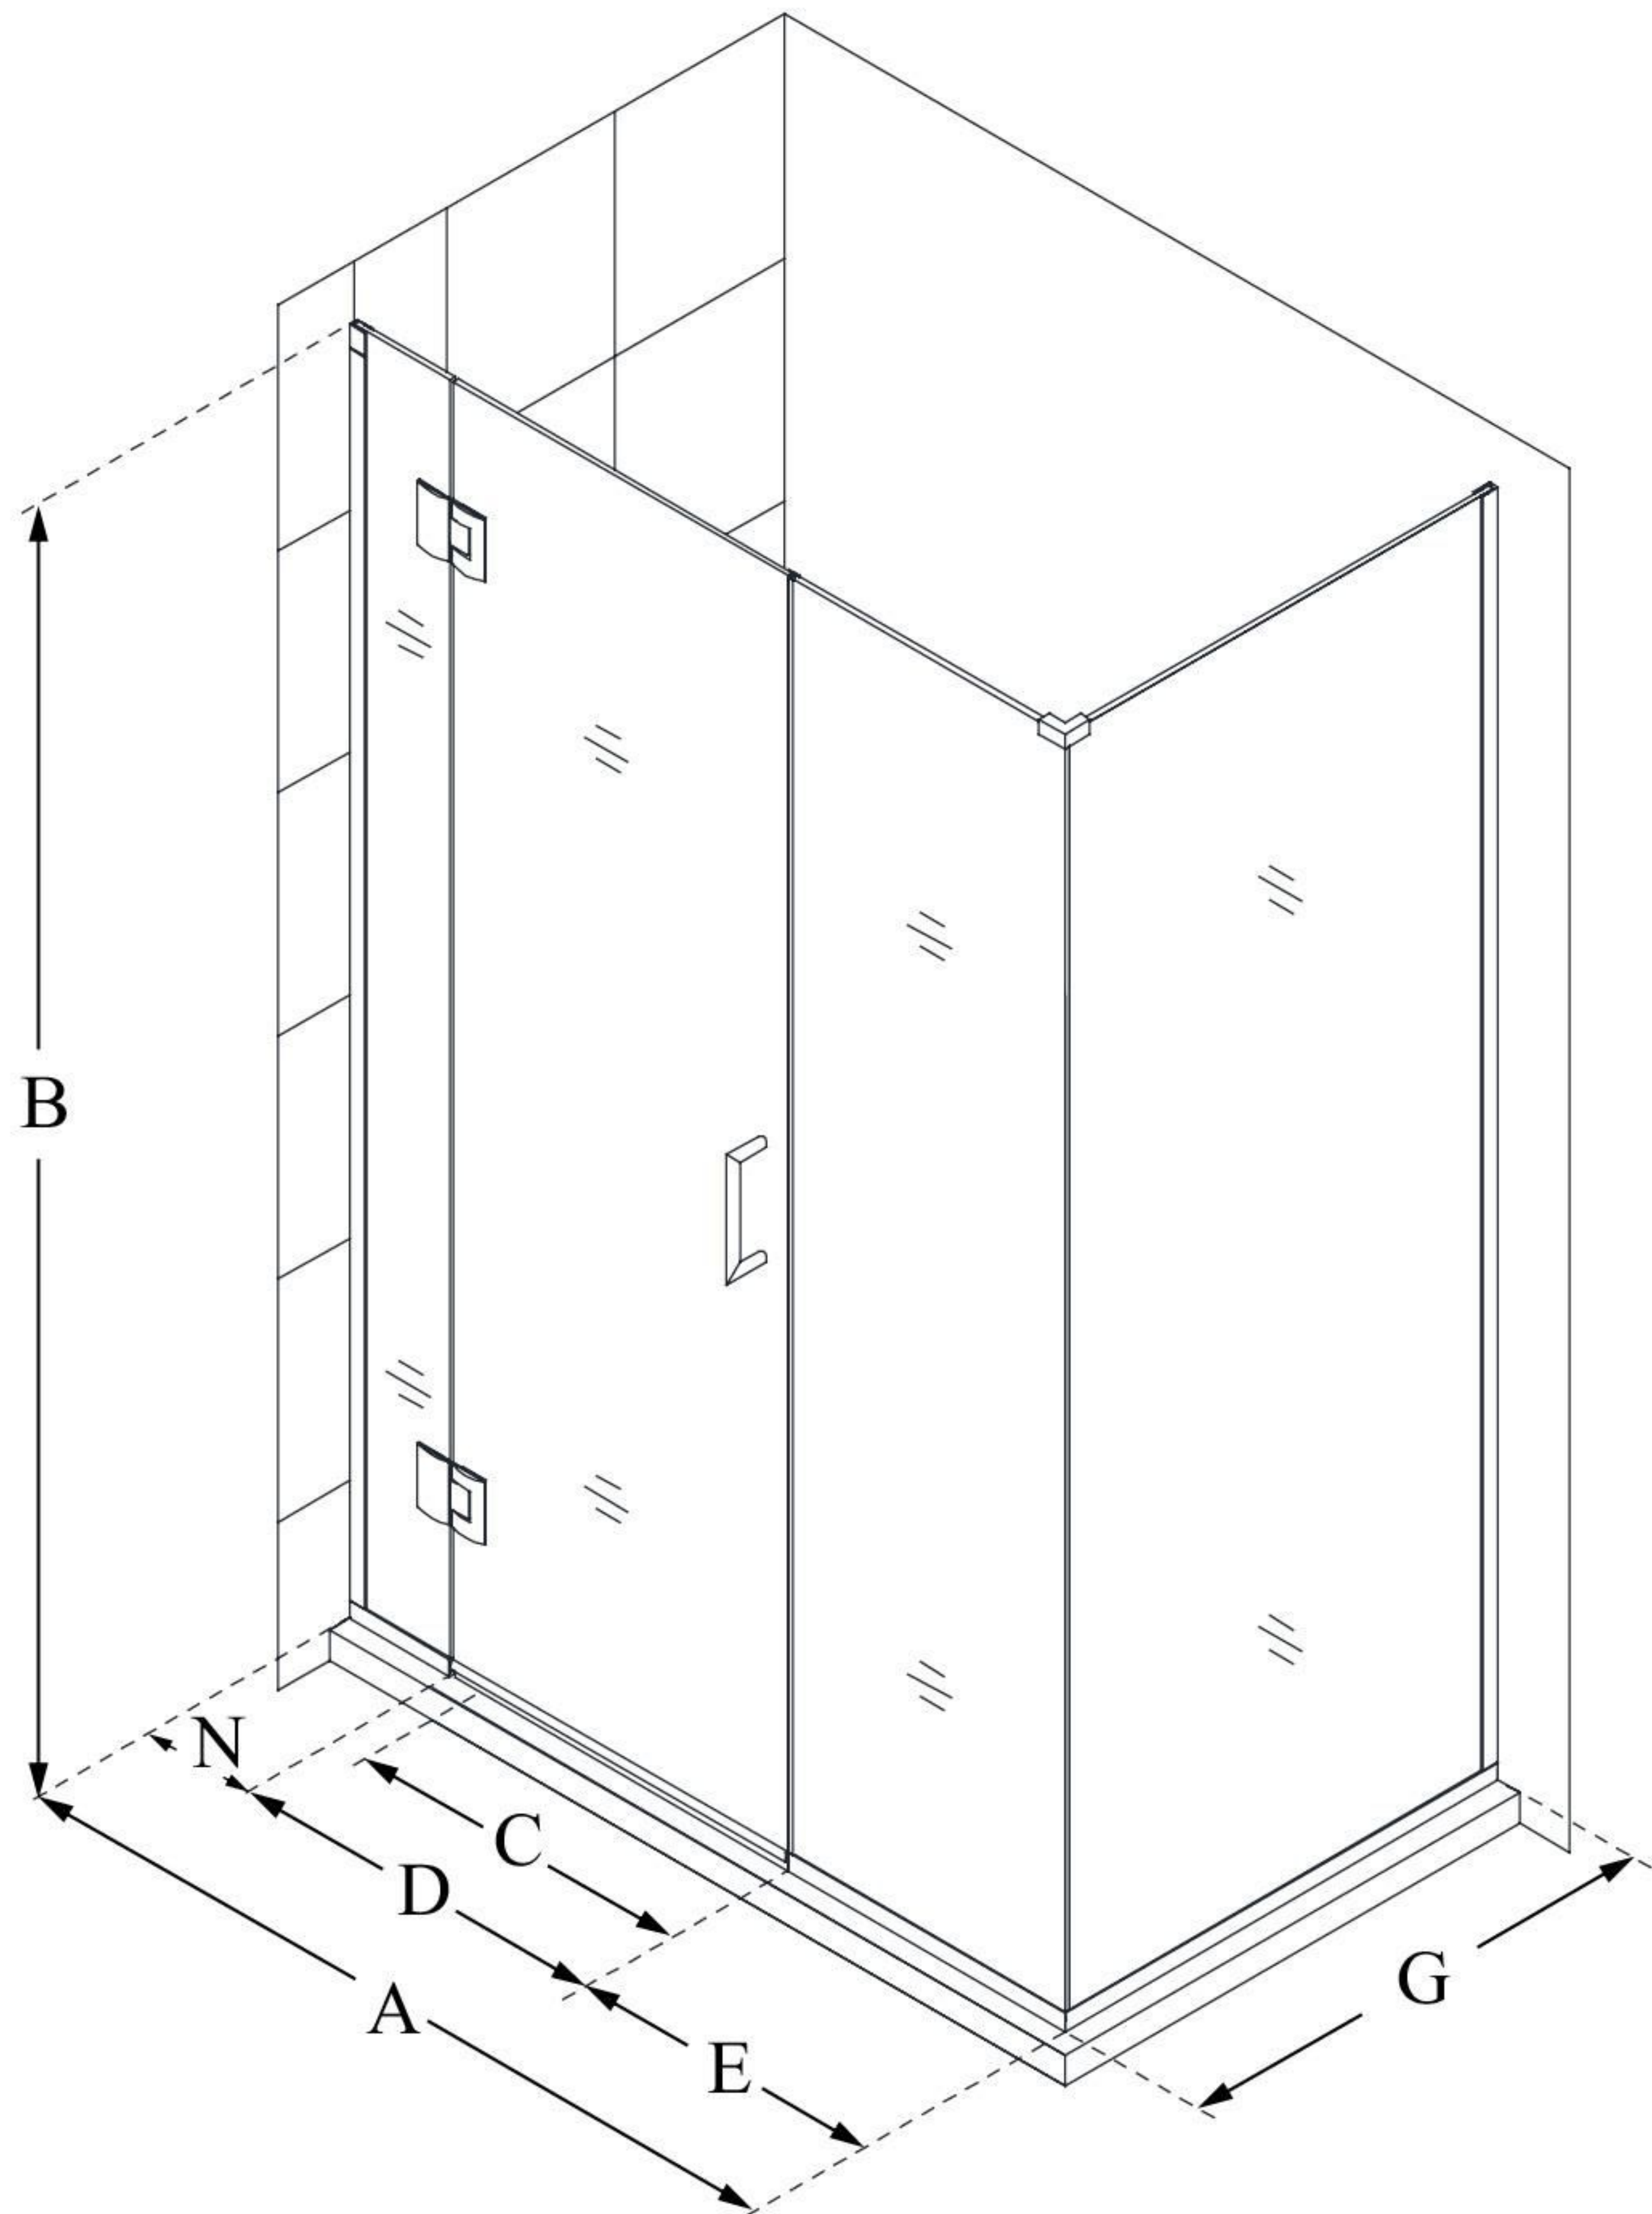

## UNIDOOR-X

DreamLine Unidoor-X 47" W x 30  
3/8" D x 72" H Frameless Hinged  
Shower Enclosure, Clear Glass

**SWING DOOR**

### CONFIGURATION DIMENSIONS:

**A: 47"**

MODEL WIDTH

**B: 72"**

MODEL HEIGHT

**C: 26"**

ACCESS WIDTH

**D: 27"**

DOOR WIDTH

**E: 14"**

INLINE PANEL WIDTH

**G: 30 3/8"**

RETURN PANEL WIDTH

**N: 6"**

HINGE PANEL WIDTH

DreamLine reserves the right to update or modify the hardware or materials pictured without prior notice for the purpose of product improvement and customer satisfaction.