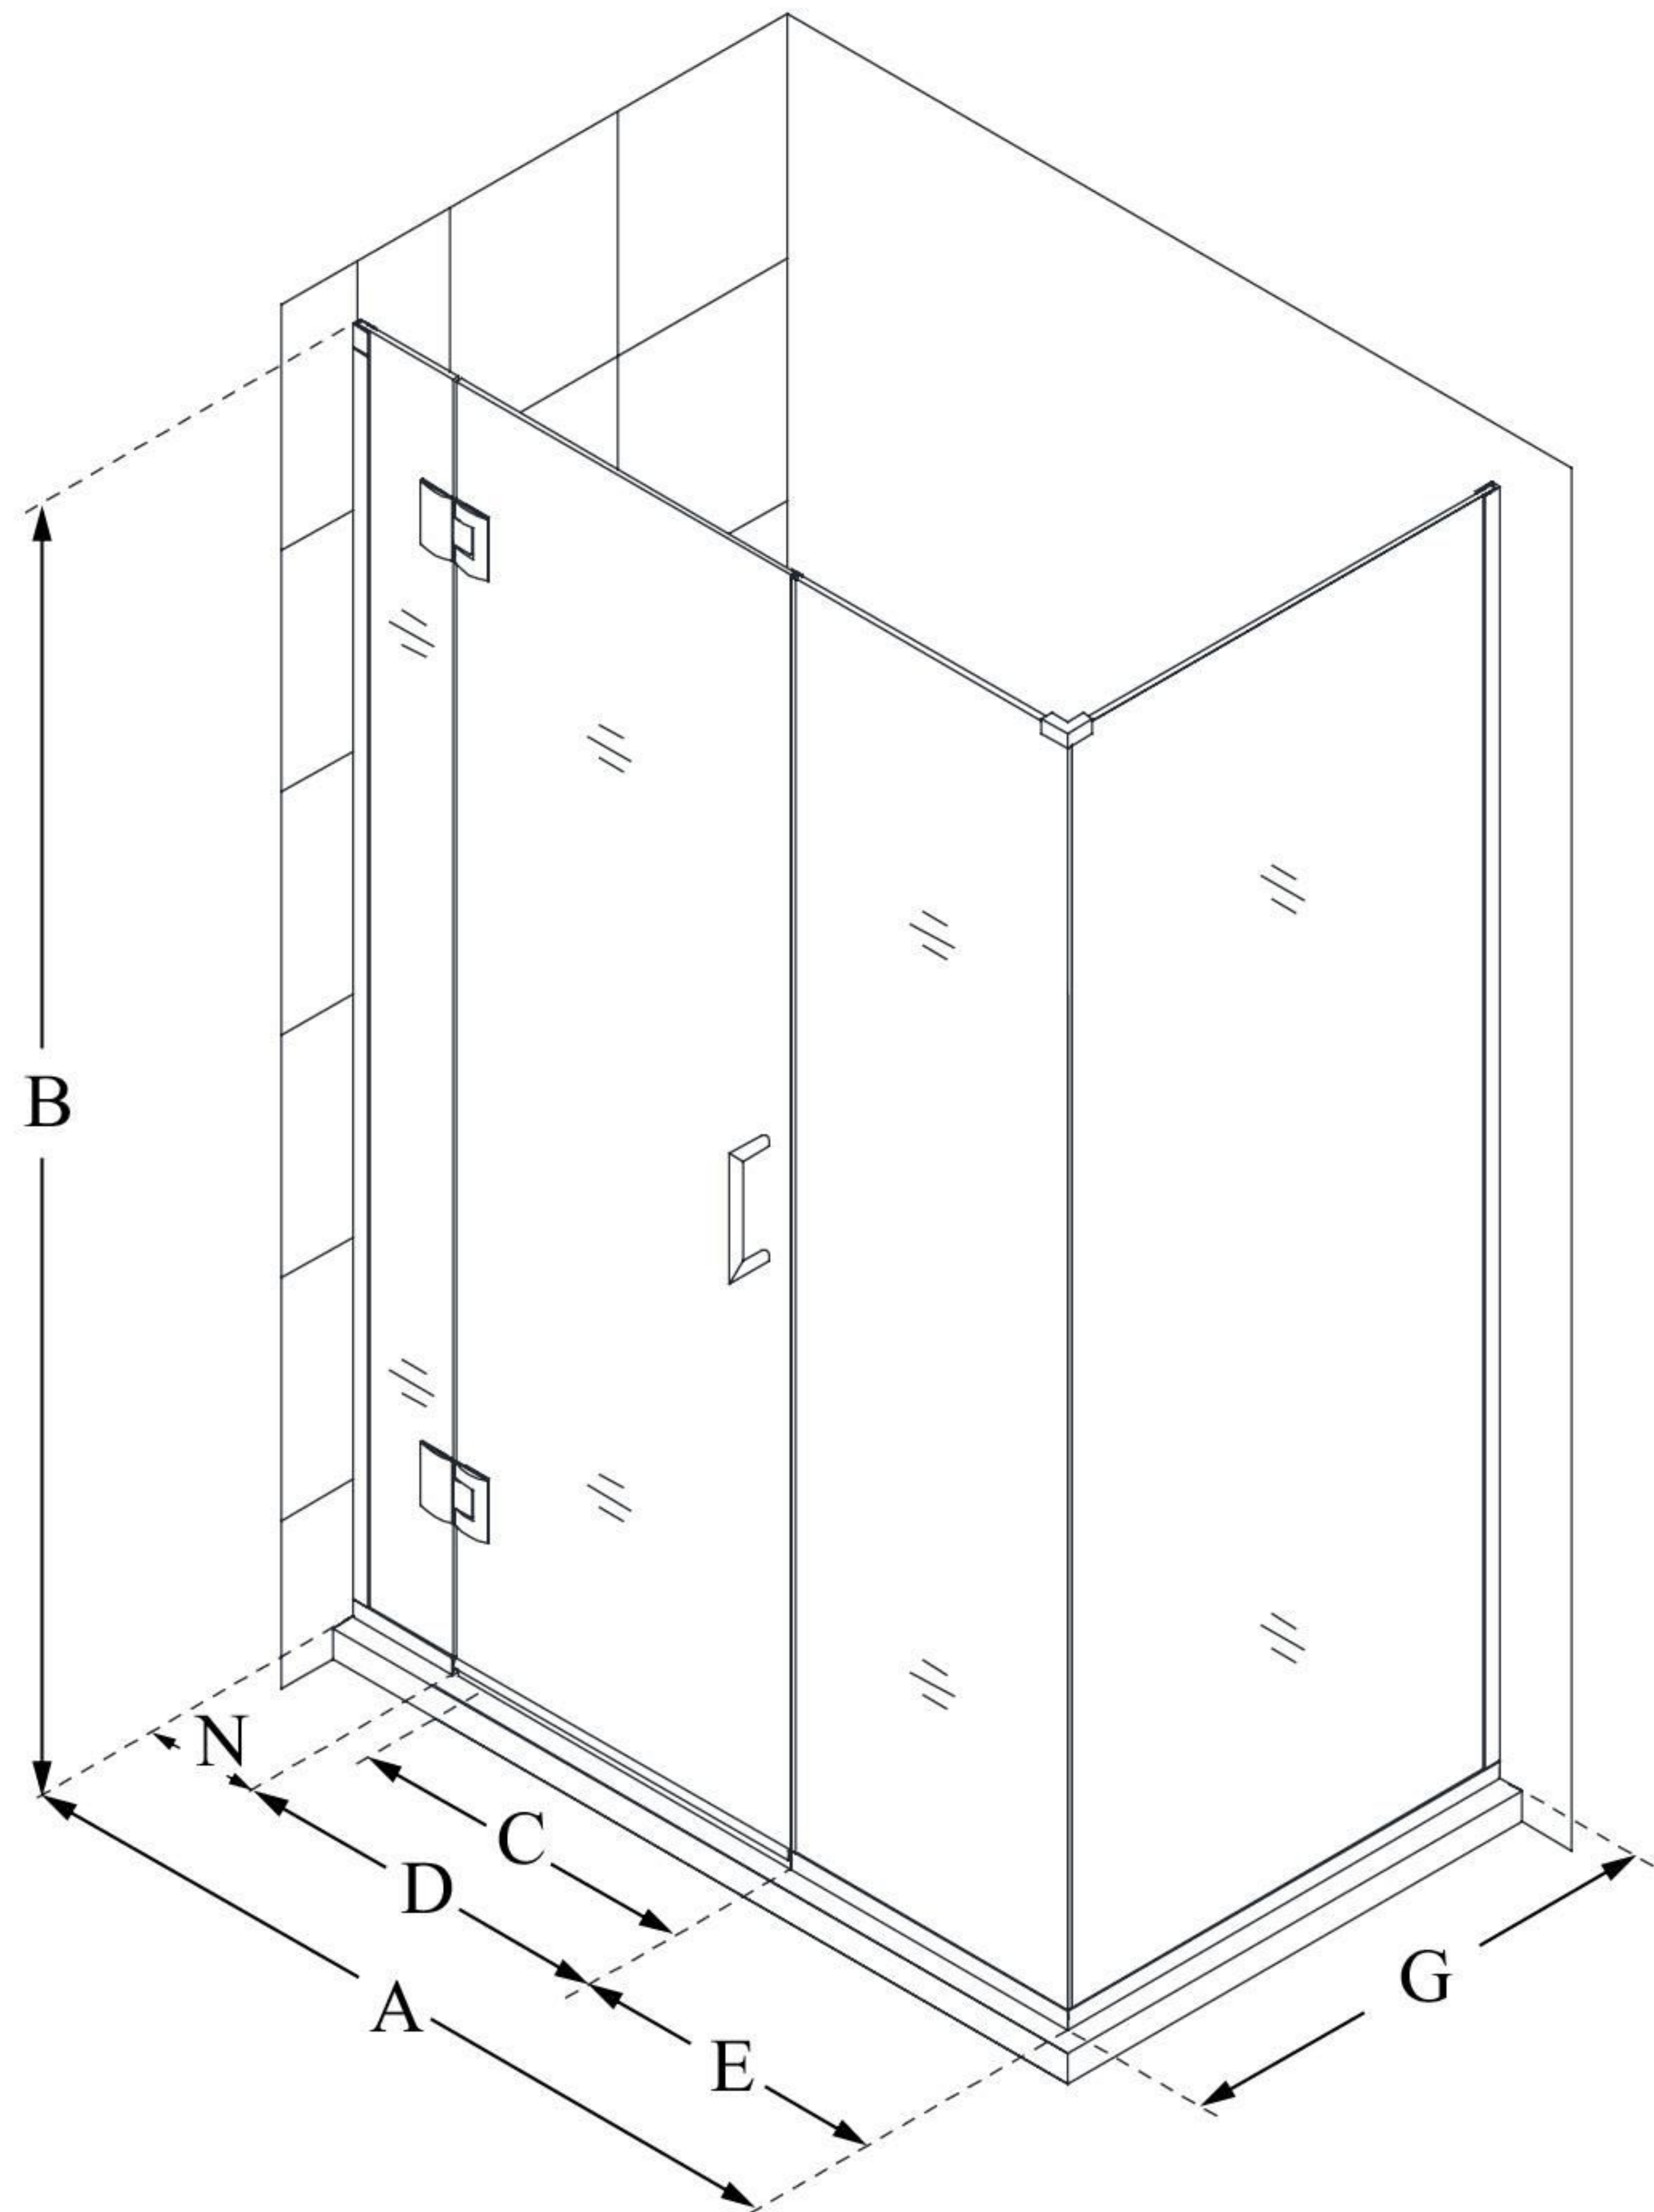

E12706534

UNIDOOR-X

DreamLine Unidoor-X 39 1/2" W
x 34 3/8" D x 72" H Frameless
Hinged Shower Enclosure, Clear
Glass

SWING DOOR

CONFIGURATION DIMENSIONS:

A: 39 1/2"

MODEL WIDTH

B: 72"

MODEL HEIGHT

C: 26"

ACCESS WIDTH

D: 27"

DOOR WIDTH

E: 6 1/2"

INLINE PANEL WIDTH

G: 34 3/8"

RETURN PANEL WIDTH

N: 6"

HINGE PANEL WIDTH

DreamLine reserves the right to update or modify the hardware or materials pictured without prior notice for the purpose of product improvement and customer satisfaction.