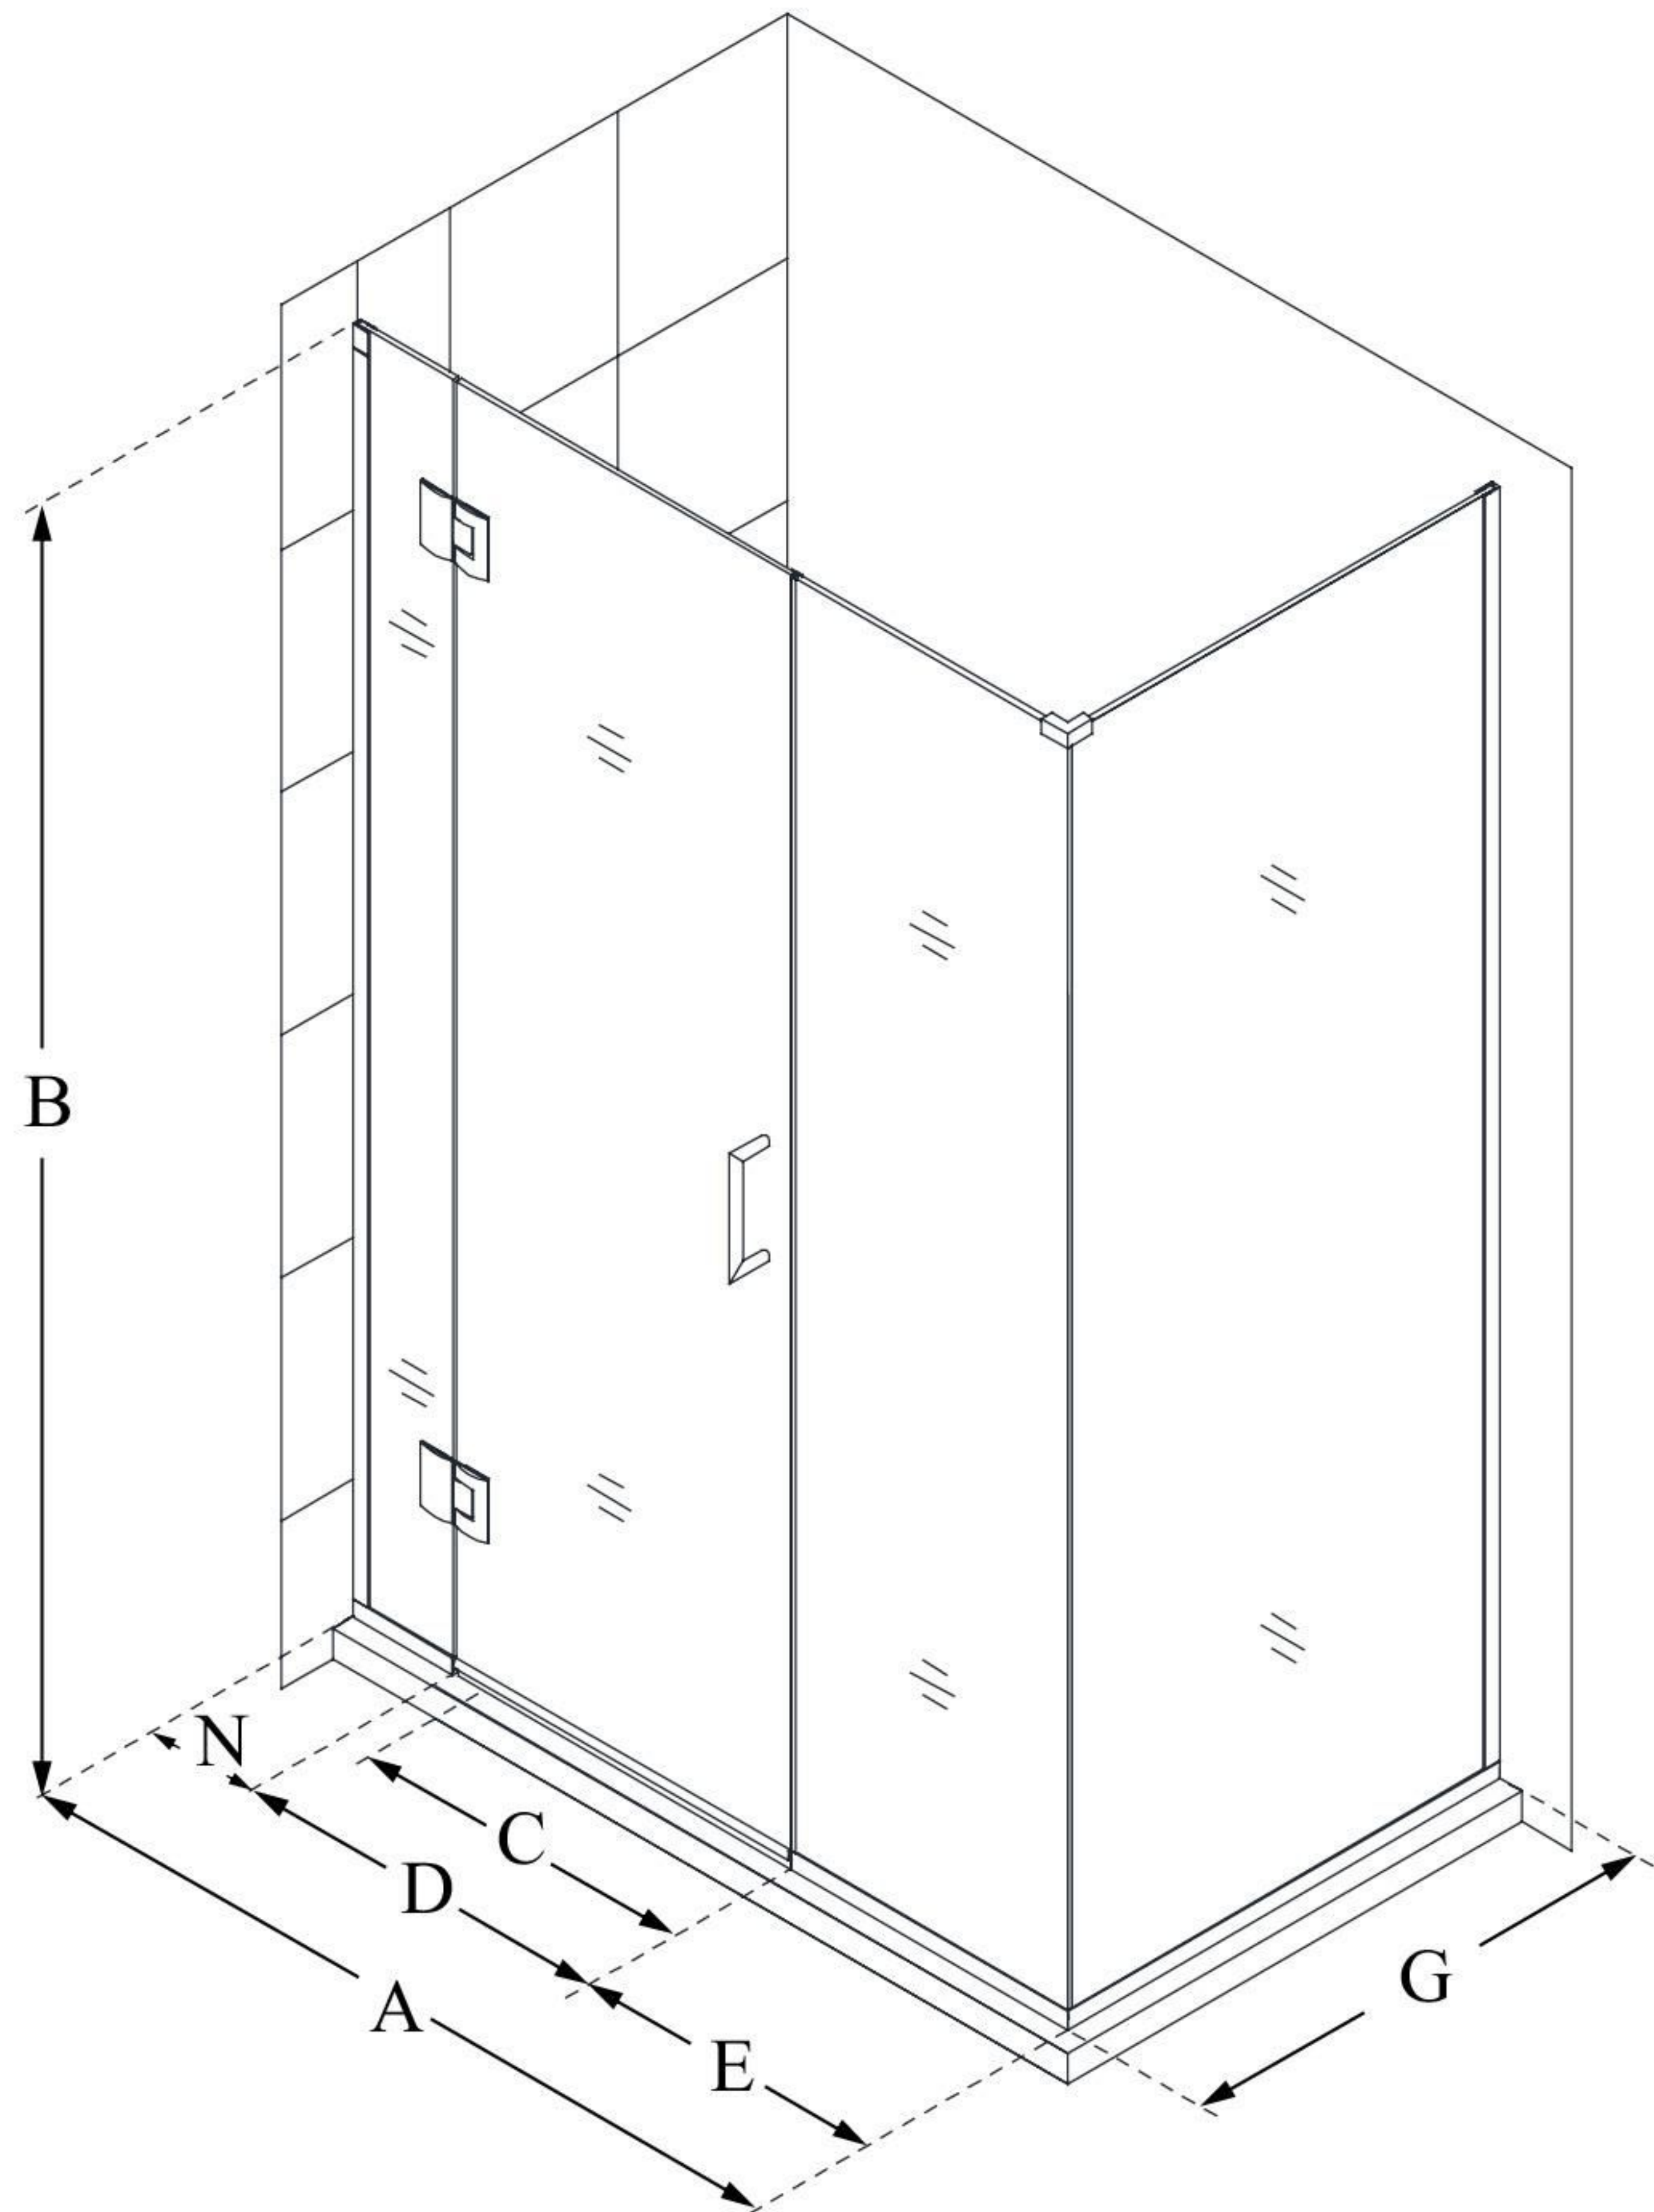

E12706530

UNIDOOR-X

DreamLine Unidoor-X 39 1/2" W
x 30 3/8" D x 72" H Frameless
Hinged Shower Enclosure, Clear
Glass

SWING DOOR

CONFIGURATION DIMENSIONS:

A: 39 1/2"

MODEL WIDTH

B: 72"

MODEL HEIGHT

C: 26"

ACCESS WIDTH

D: 27"

DOOR WIDTH

E: 6 1/2"

INLINE PANEL WIDTH

G: 30 3/8"

RETURN PANEL WIDTH

N: 6"

HINGE PANEL WIDTH

DreamLine reserves the right to update or modify the hardware or materials pictured without prior notice for the purpose of product improvement and customer satisfaction.