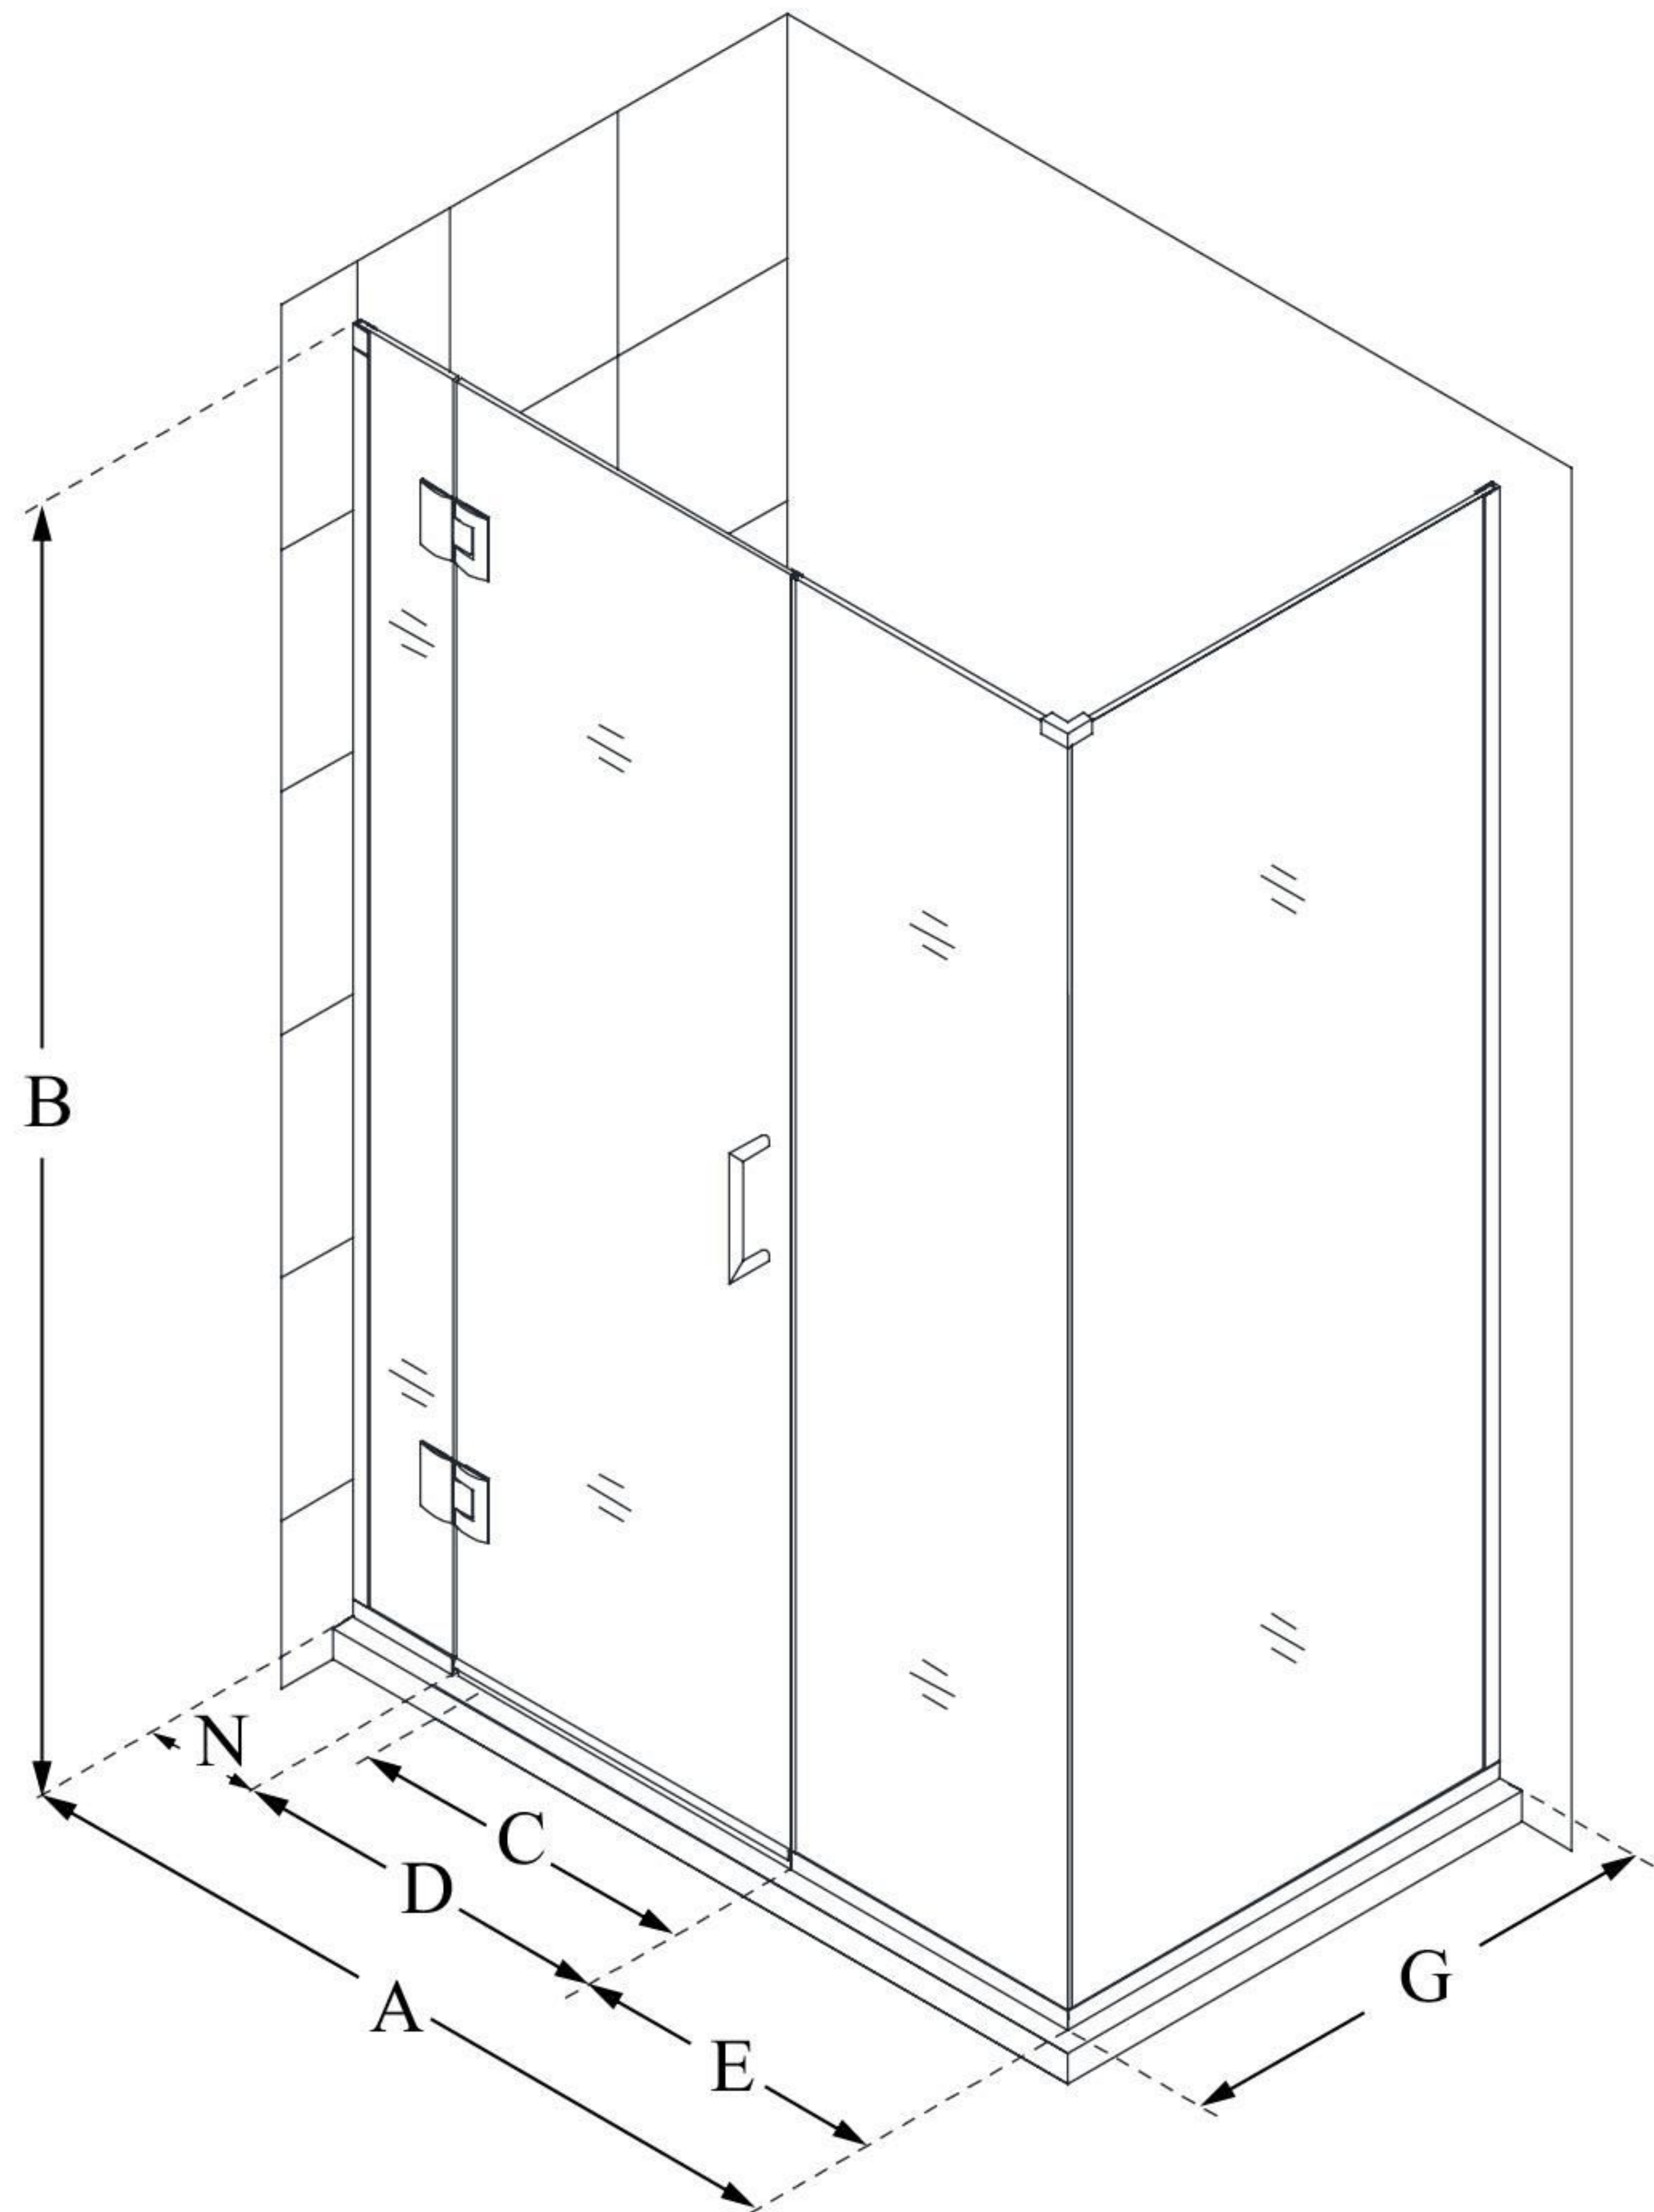

## UNIDOOR-X

DreamLine Unidoor-X 46 1/2" W  
x 34 3/8" D x 72" H Frameless  
Hinged Shower Enclosure, Clear  
Glass

**SWING DOOR**

### CONFIGURATION DIMENSIONS:

**A: 46 1/2"**

MODEL WIDTH

**B: 72"**

MODEL HEIGHT

**C: 25"**

ACCESS WIDTH

**D: 26"**

DOOR WIDTH

**E: 14 1/2"**

INLINE PANEL WIDTH

**G: 34 3/8"**

RETURN PANEL WIDTH

**N: 6"**

HINGE PANEL WIDTH

DreamLine reserves the right to update or modify the hardware or materials pictured without prior notice for the purpose of product improvement and customer satisfaction.