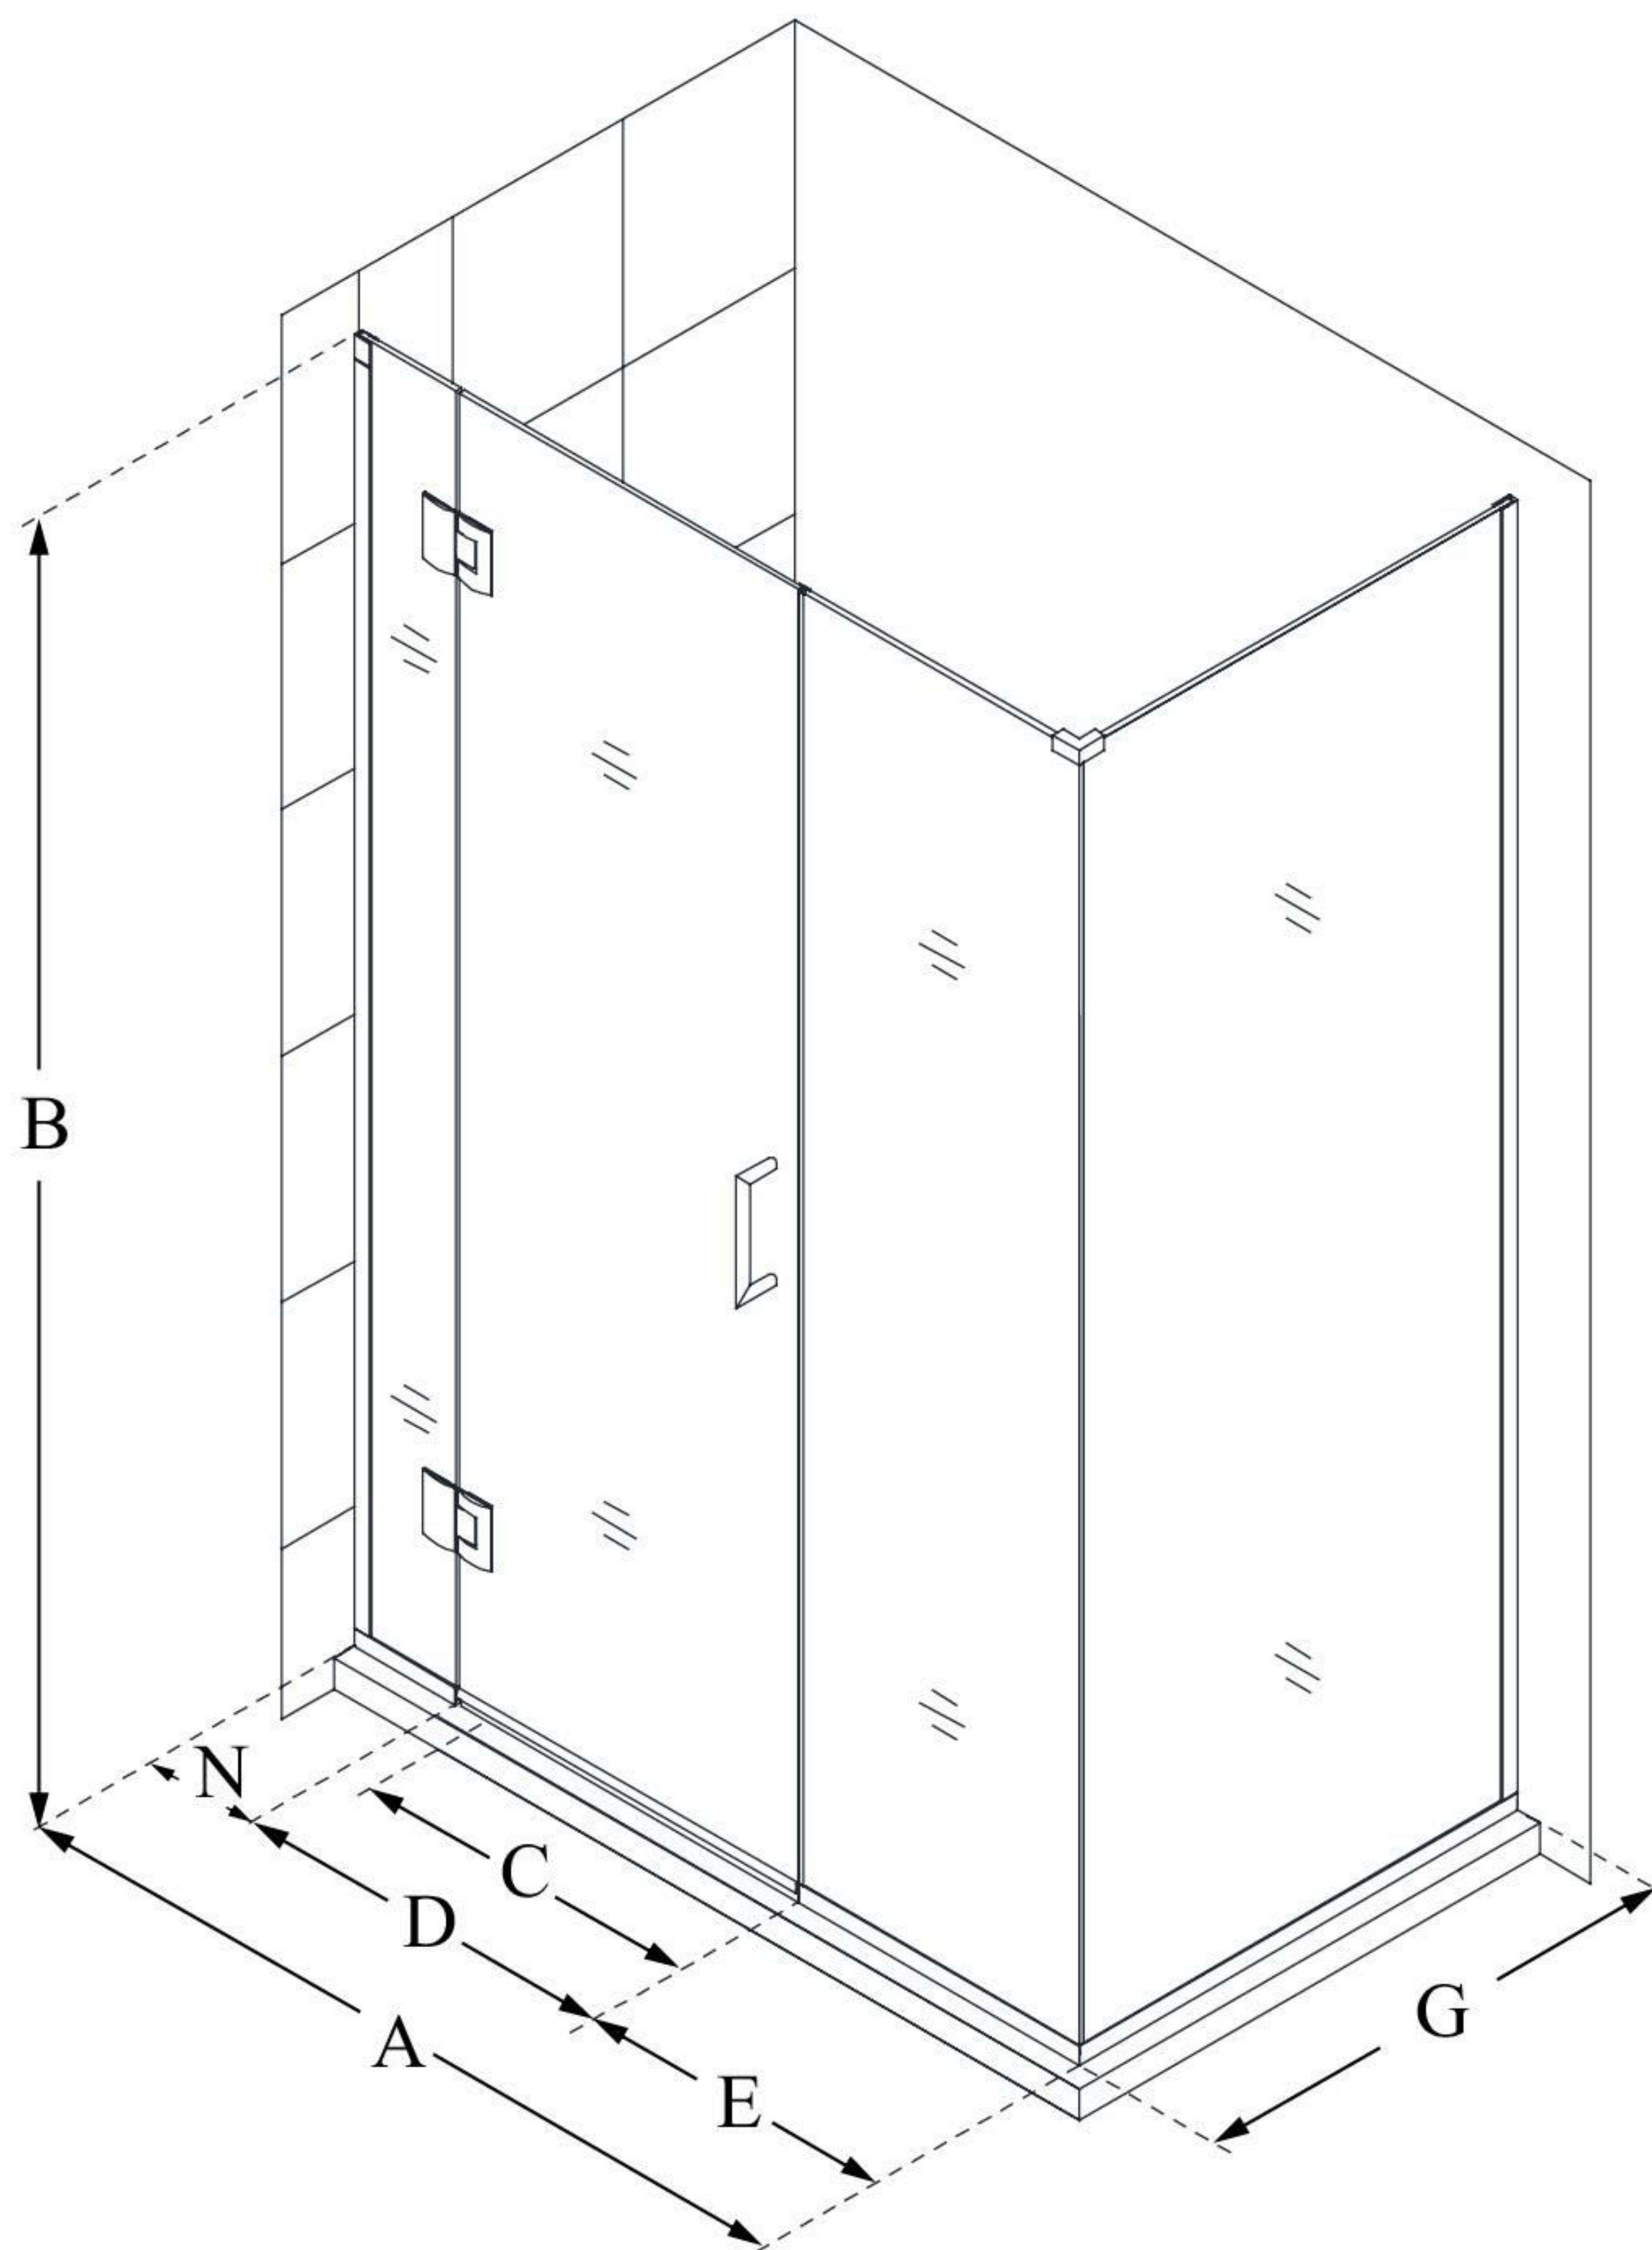

E12614530

UNIDOOR-X

DreamLine Unidoor-X 46 1/2" W
x 30 3/8" D x 72" H Frameless
Hinged Shower Enclosure, Clear
Glass

SWING DOOR

CONFIGURATION DIMENSIONS:

A: 46 1/2"

MODEL WIDTH

B: 72"

MODEL HEIGHT

C: 25"

ACCESS WIDTH

D: 26"

DOOR WIDTH

E: 14 1/2"

INLINE PANEL WIDTH

G: 30 3/8"

RETURN PANEL WIDTH

N: 6"

HINGE PANEL WIDTH

DreamLine reserves the right to update or modify the hardware or materials pictured without prior notice for the purpose of product improvement and customer satisfaction.