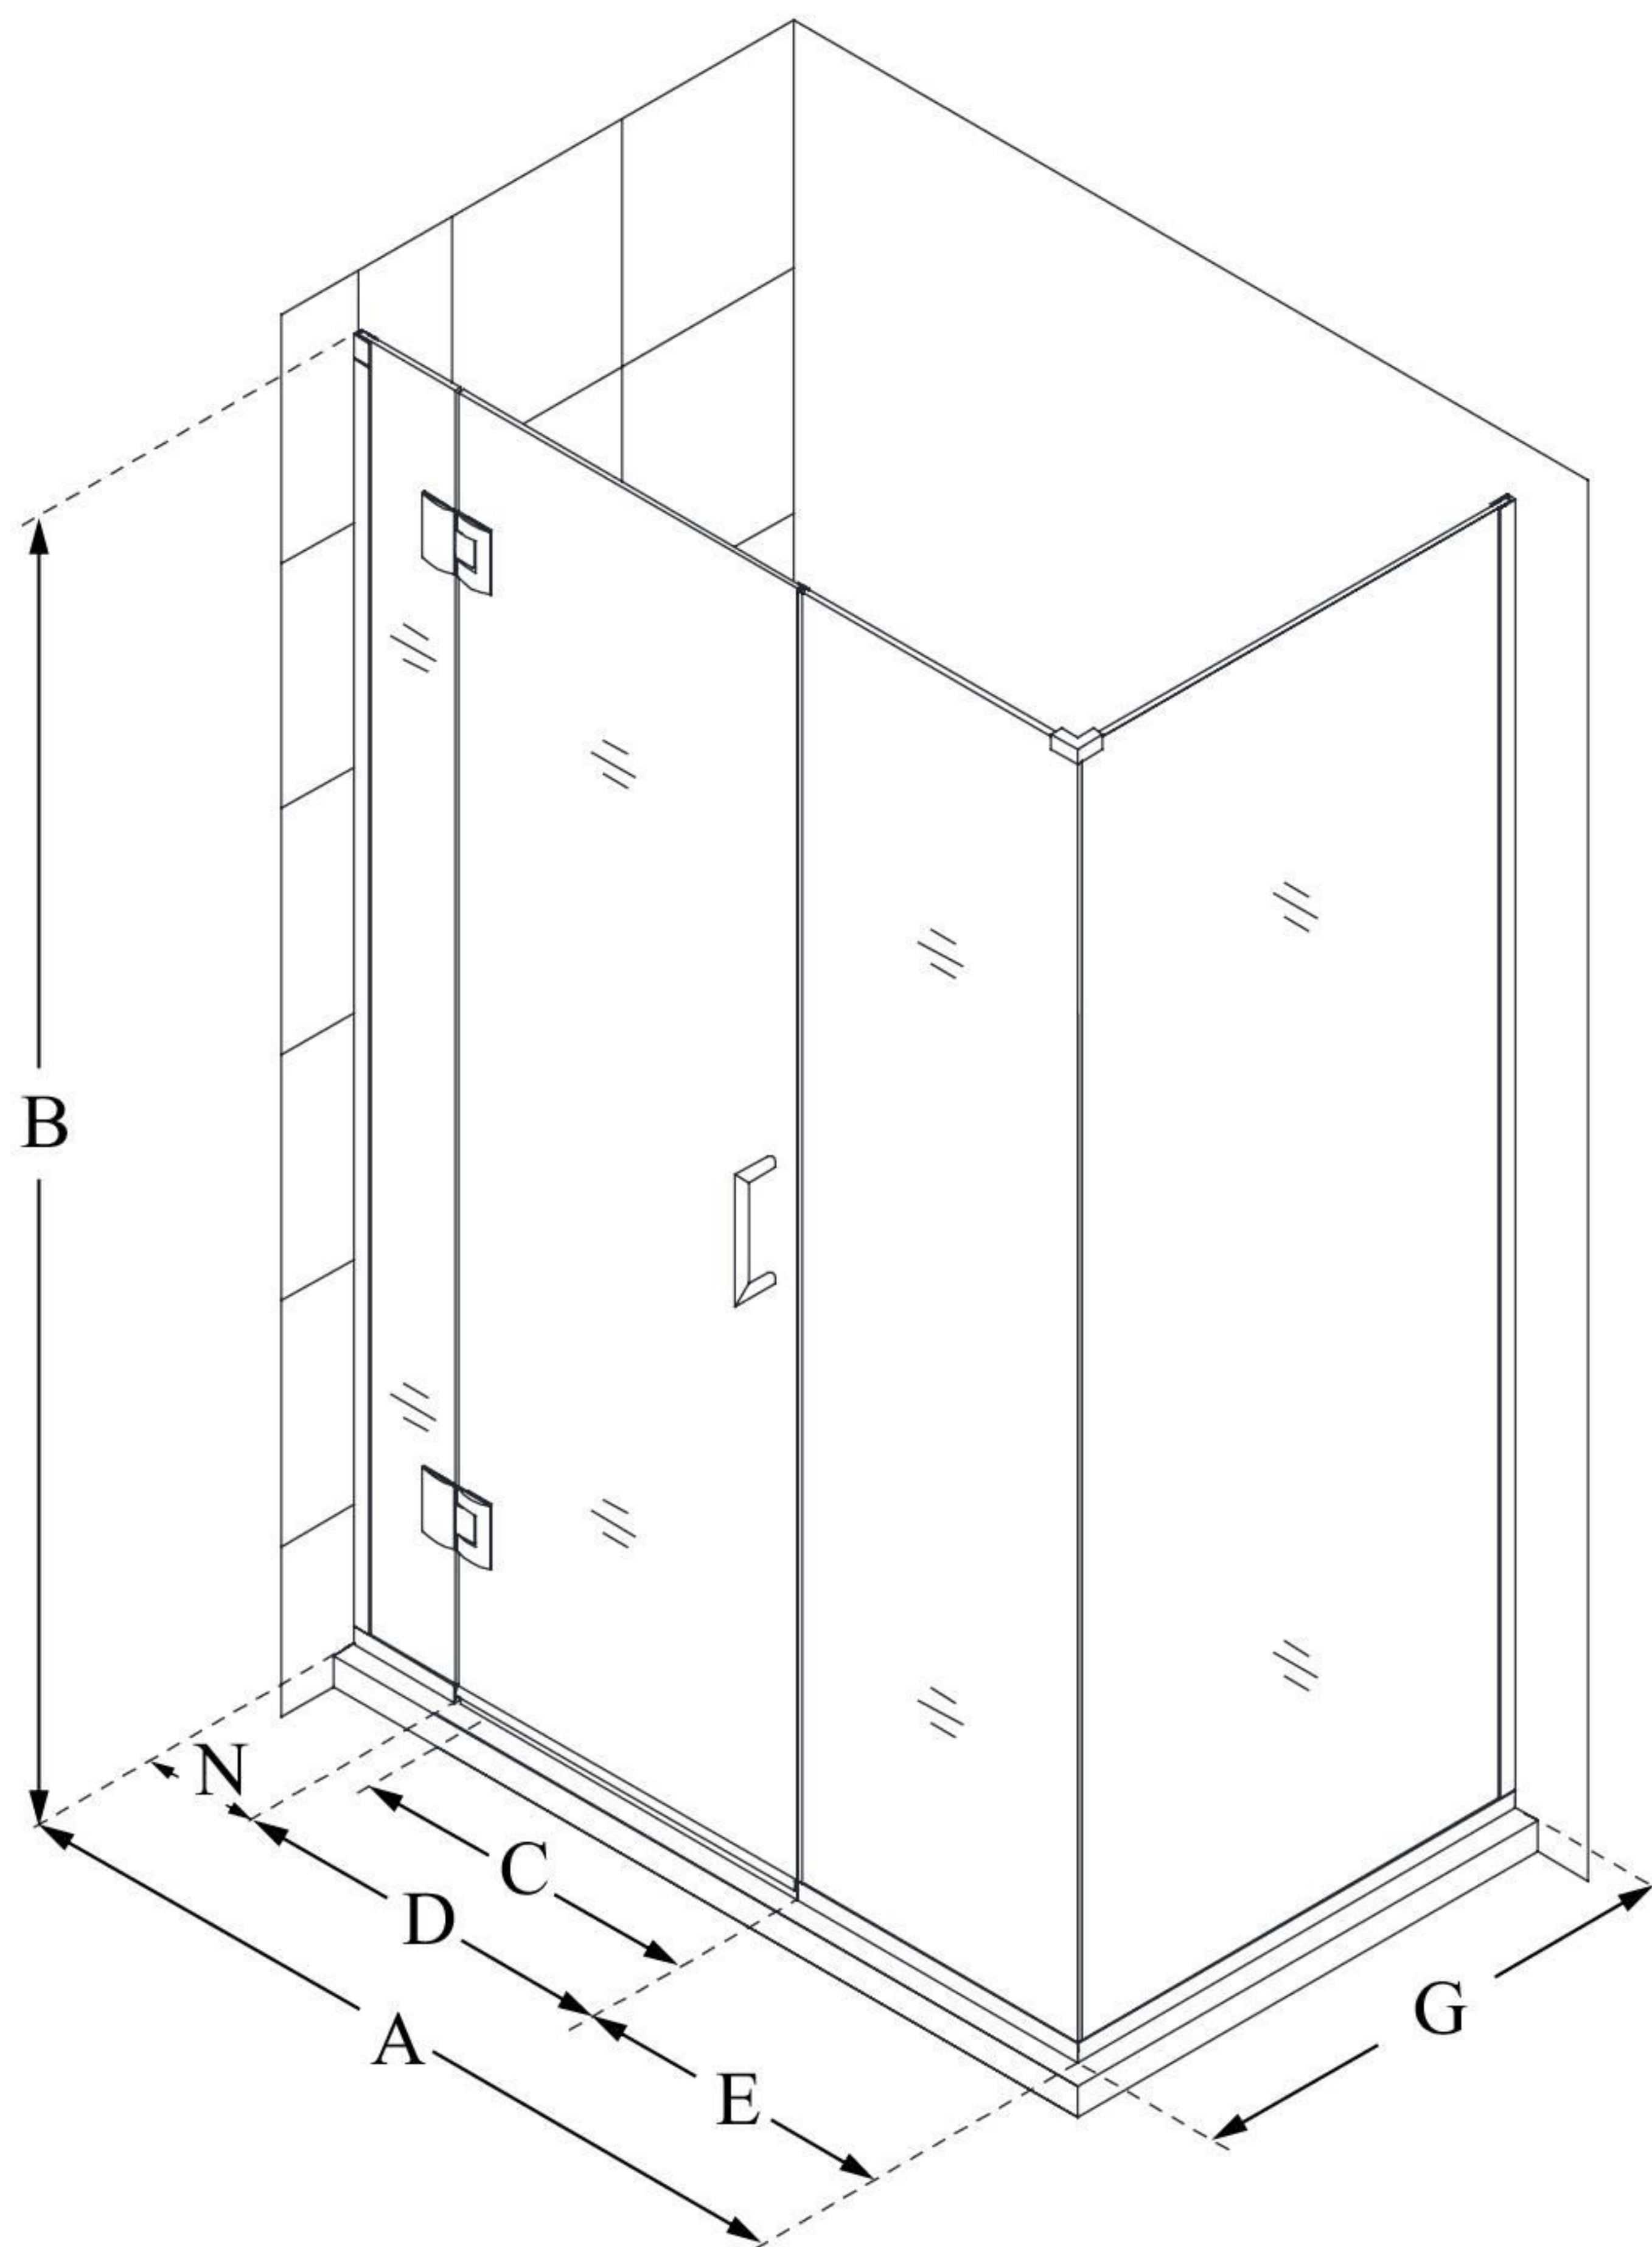

E12514534

UNIDOOR-X

DreamLine Unidoor-X 45 1/2" W
x 34 3/8" D x 72" H Frameless
Hinged Shower Enclosure, Clear
Glass

SWING DOOR

CONFIGURATION DIMENSIONS:

A: 45 1/2"

MODEL WIDTH

B: 72"

MODEL HEIGHT

C: 24"

ACCESS WIDTH

D: 25"

DOOR WIDTH

E: 14 1/2"

INLINE PANEL WIDTH

G: 34 3/8"

RETURN PANEL WIDTH

N: 6"

HINGE PANEL WIDTH

DreamLine reserves the right to update or modify the hardware or materials pictured without prior notice for the purpose of product improvement and customer satisfaction.