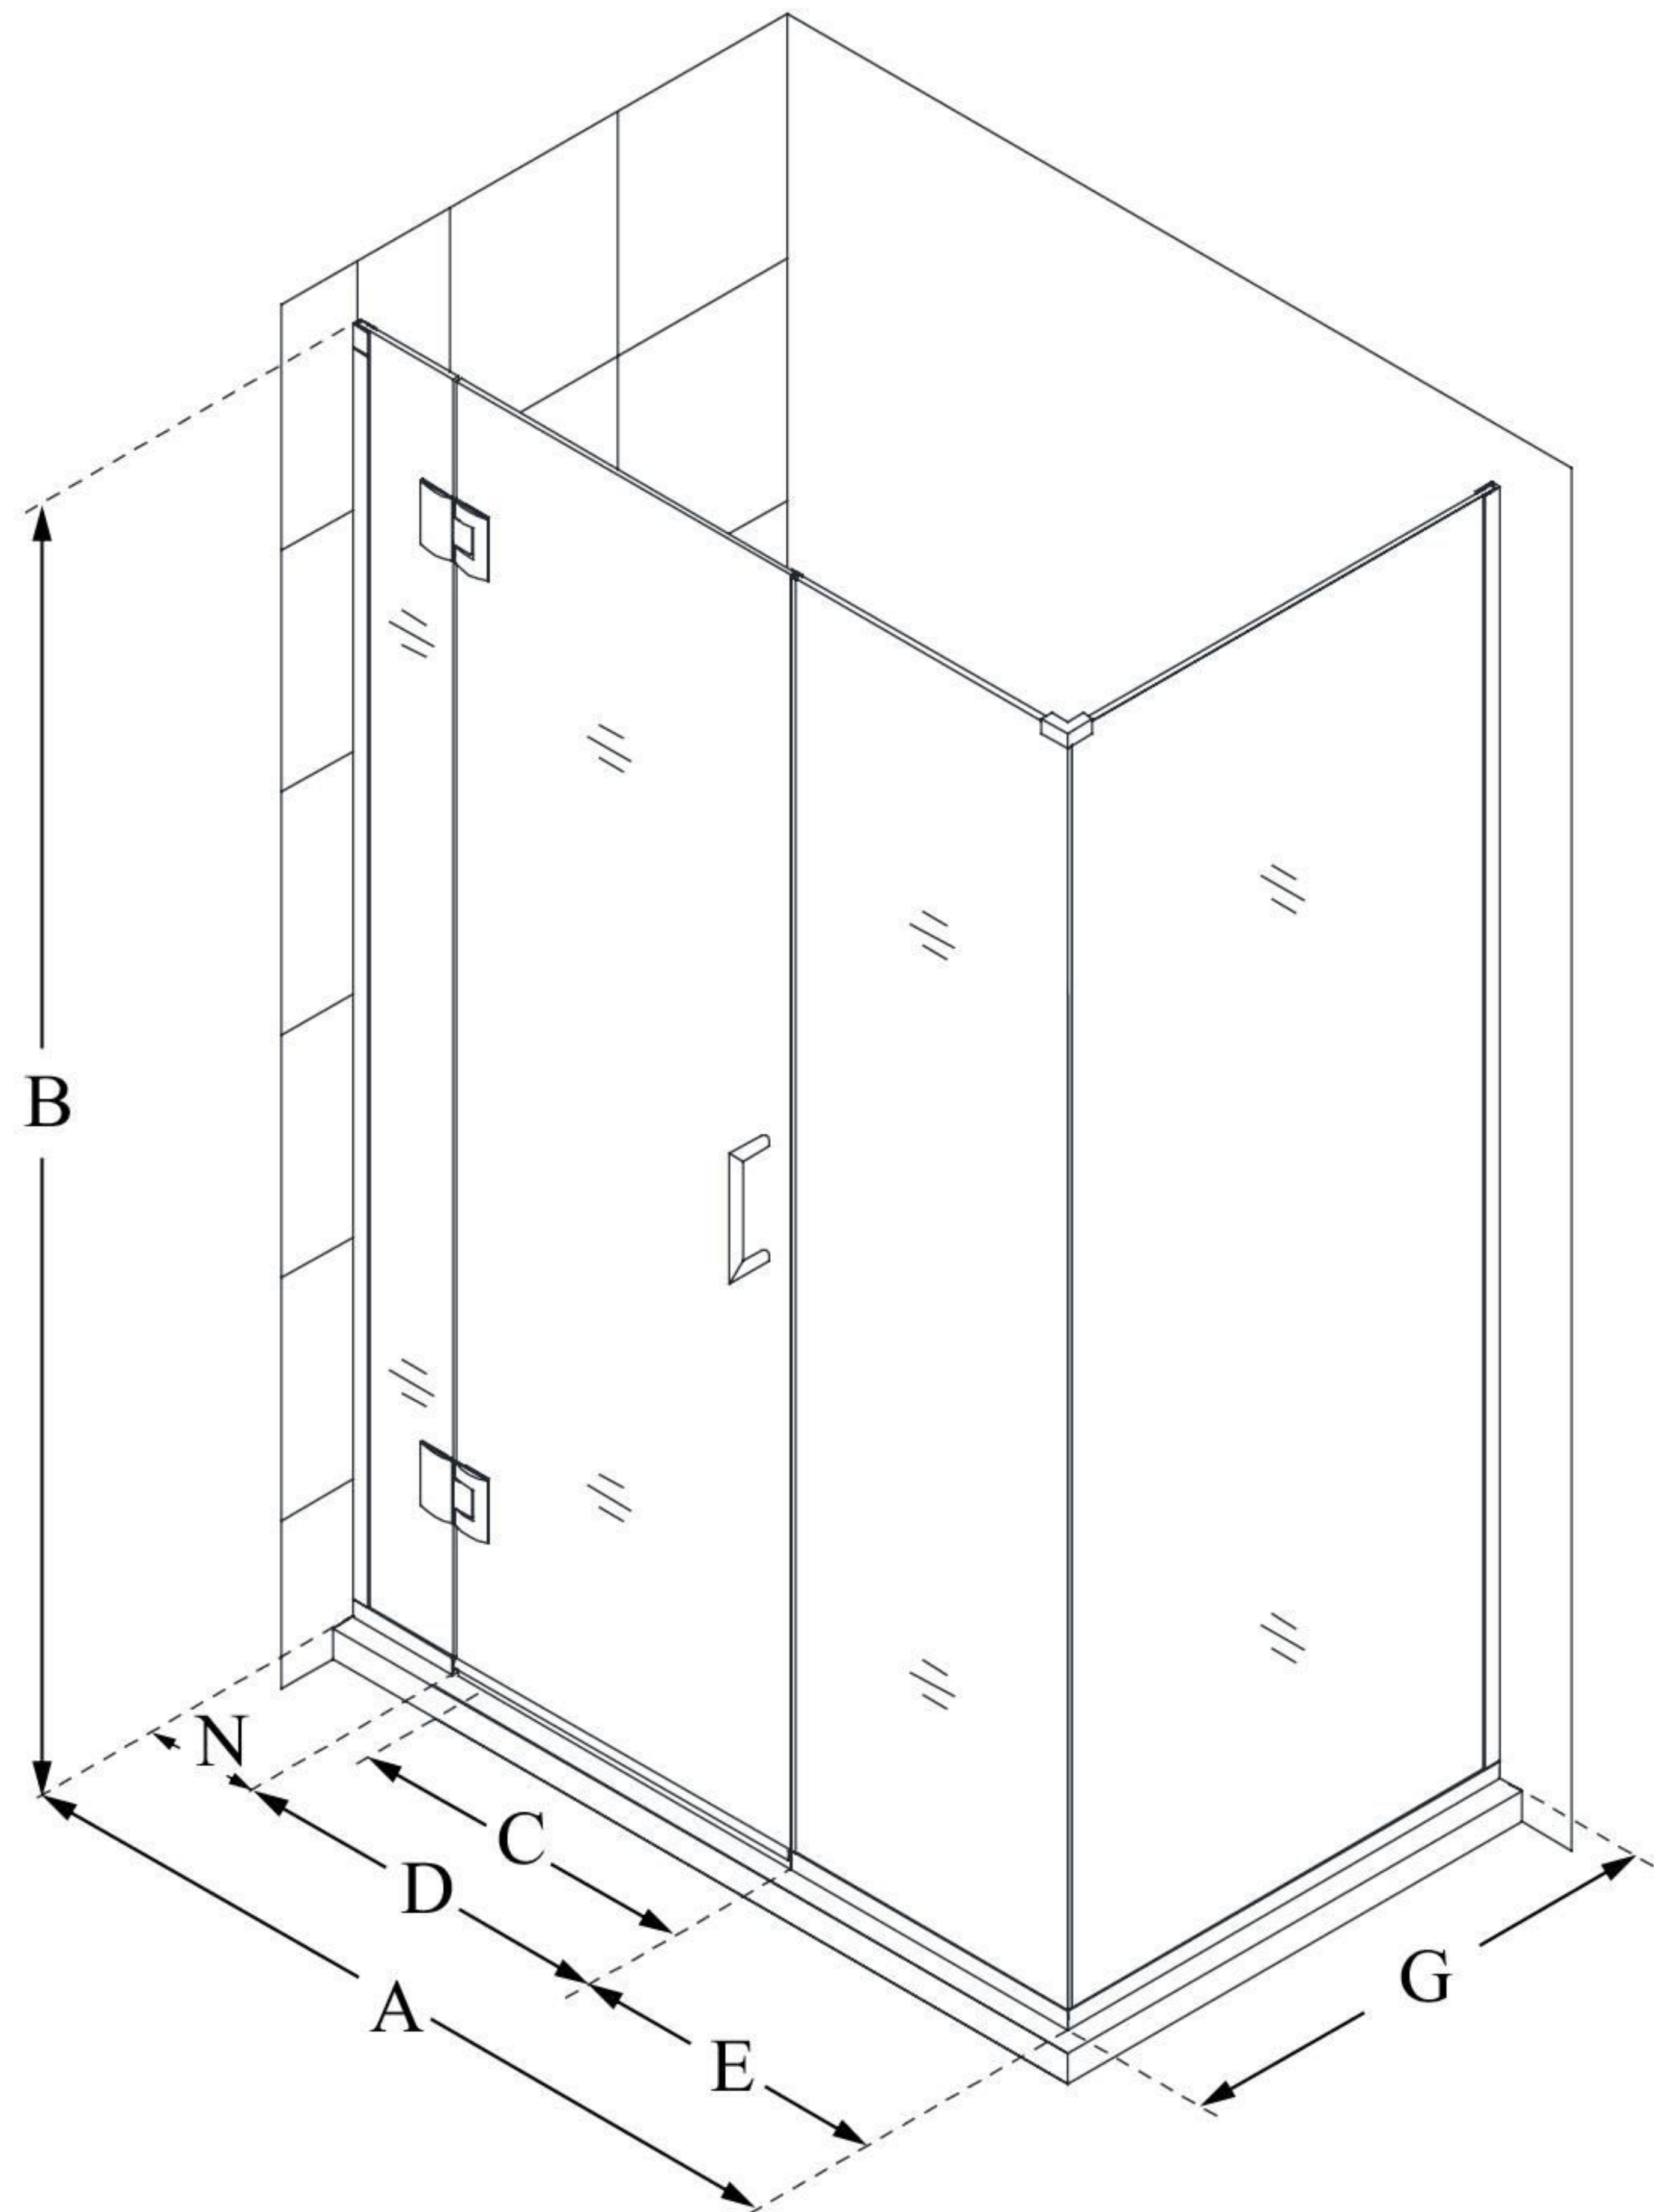

## UNIDOOR-X

DreamLine Unidoor-X 45 1/2" W  
x 30 3/8" D x 72" H Frameless  
Hinged Shower Enclosure, Clear  
Glass

**SWING DOOR**

### CONFIGURATION DIMENSIONS:

**A: 45 1/2"**

MODEL WIDTH

**B: 72"**

MODEL HEIGHT

**C: 24"**

ACCESS WIDTH

**D: 25"**

DOOR WIDTH

**E: 14 1/2"**

INLINE PANEL WIDTH

**G: 30 3/8"**

RETURN PANEL WIDTH

**N: 6"**

HINGE PANEL WIDTH

DreamLine reserves the right to update or modify the hardware or materials pictured without prior notice for the purpose of product improvement and customer satisfaction.