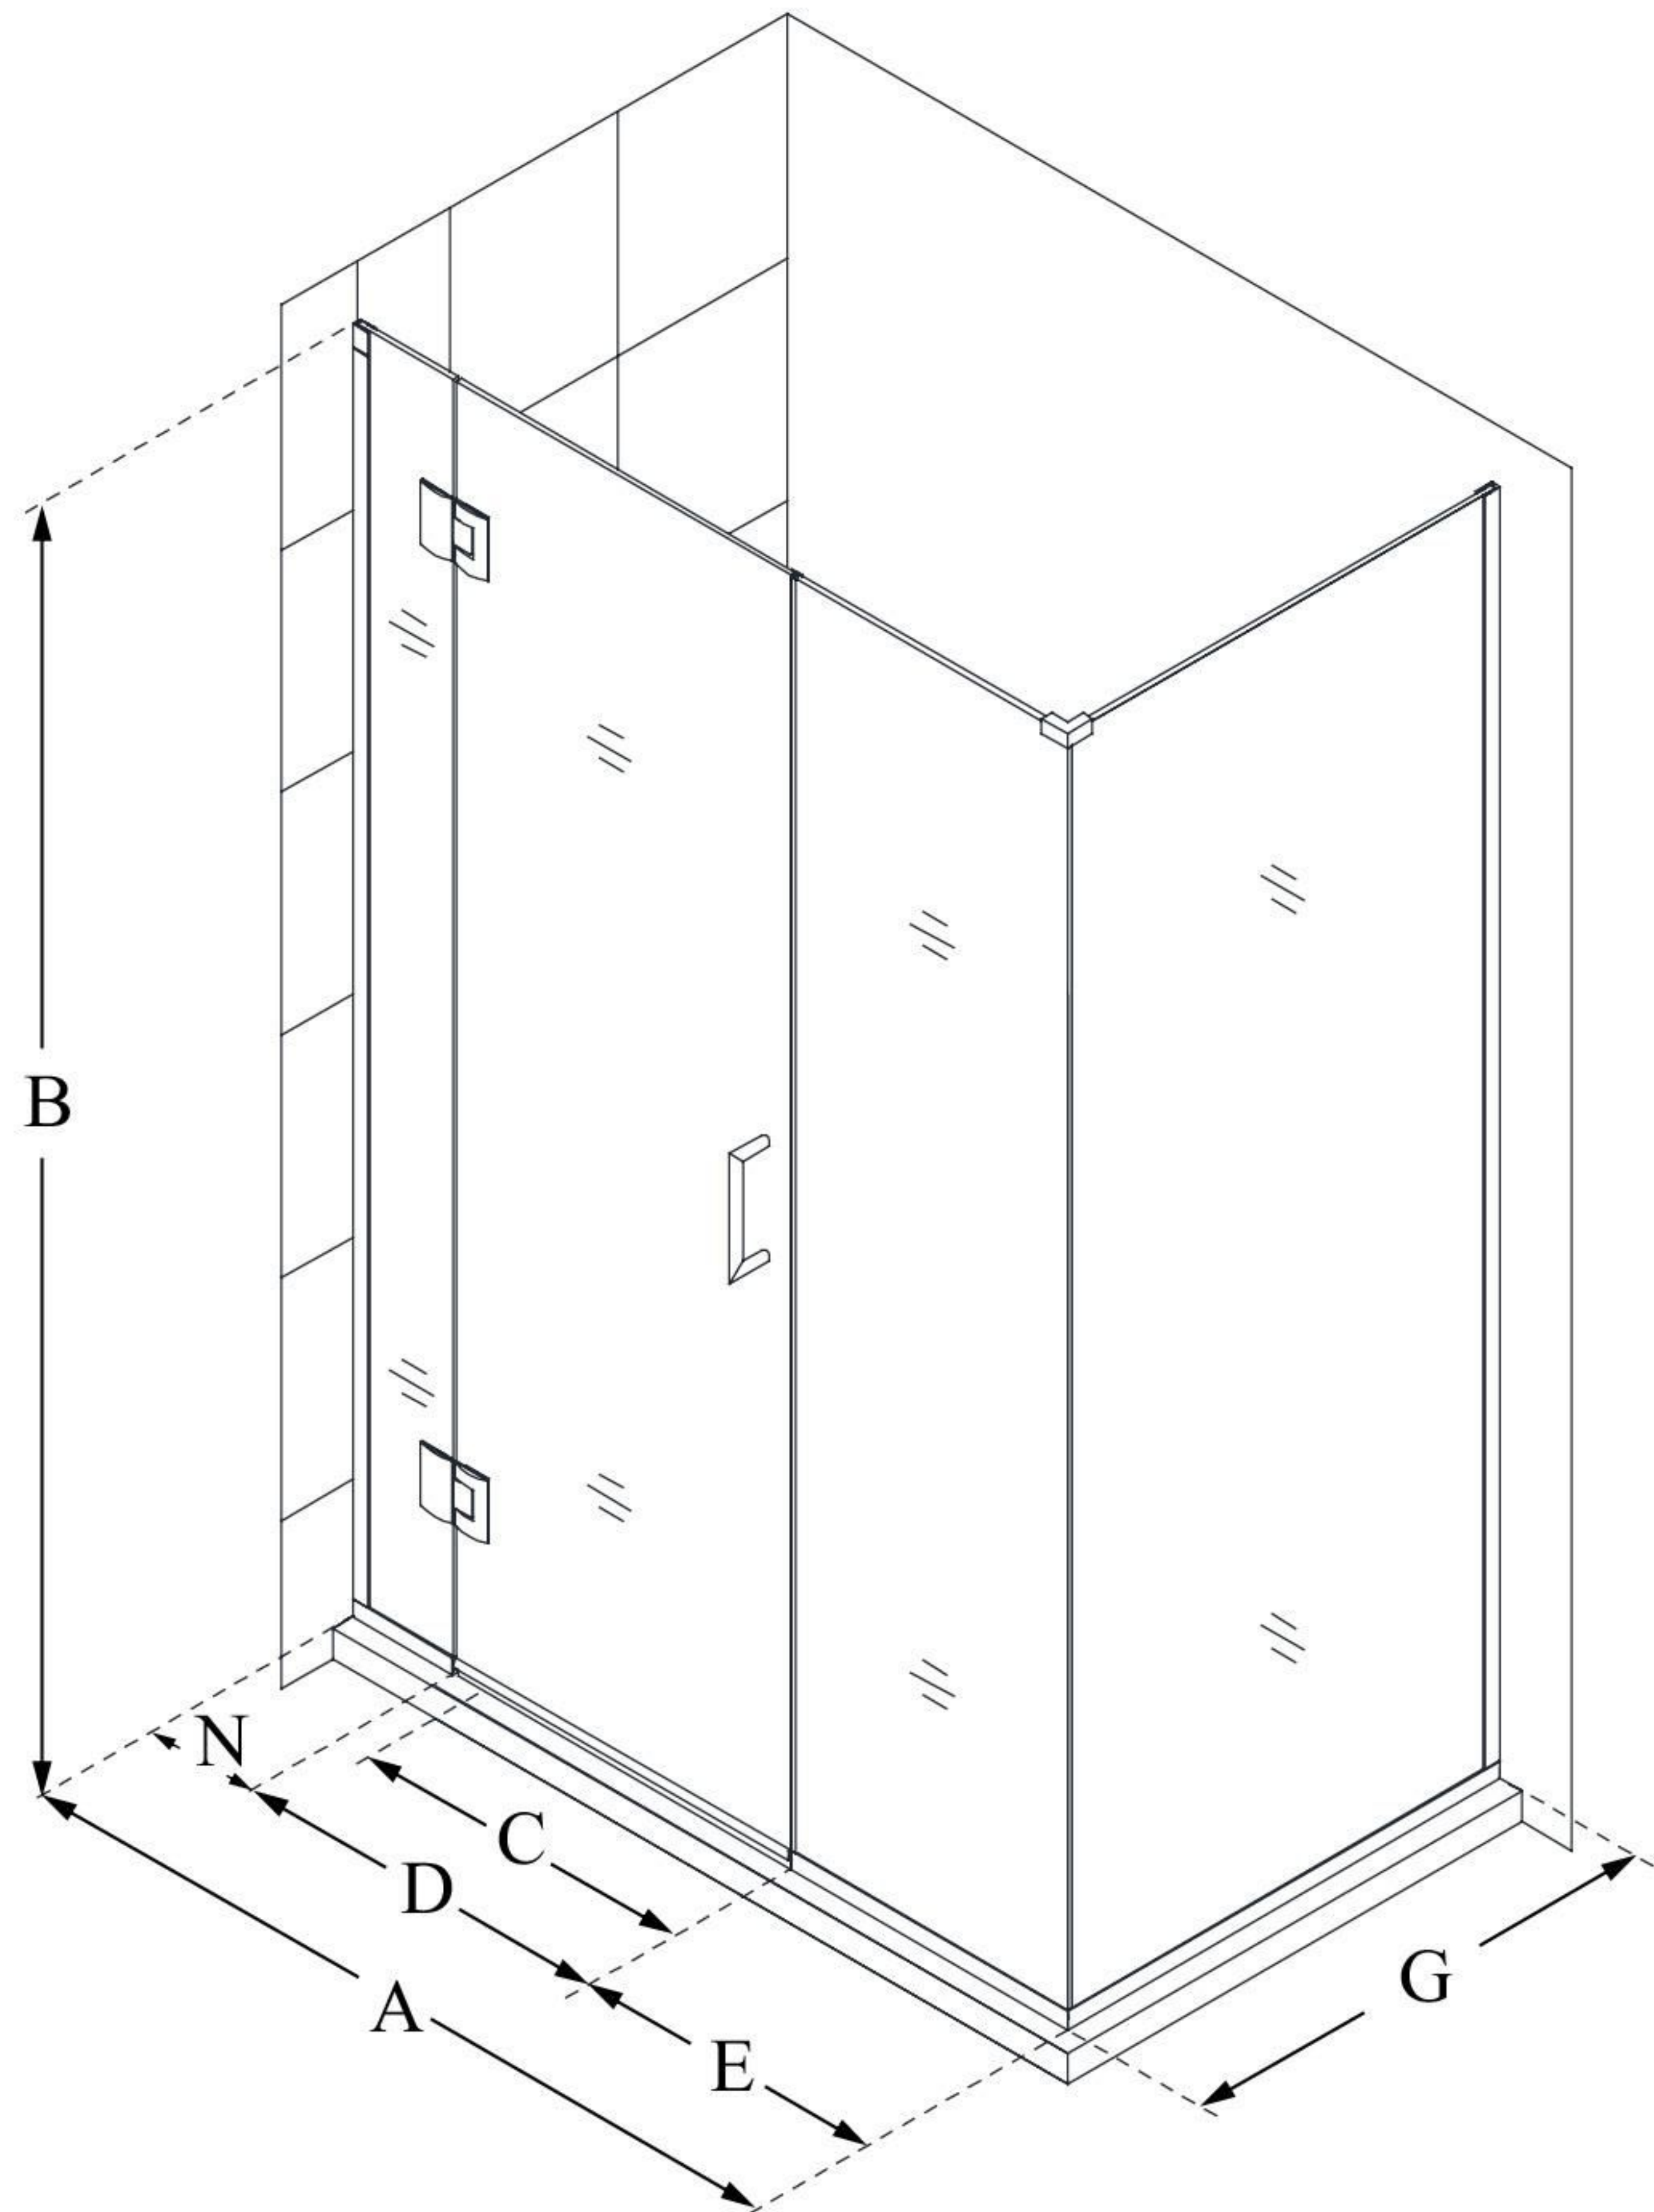

E1251434

UNIDOOR-X

DreamLine Unidoor-X 45" W x 34 3/8" D x 72" H Frameless Hinged Shower Enclosure, Clear Glass

SWING DOOR

CONFIGURATION DIMENSIONS:

A: 45"

MODEL WIDTH

B: 72"

MODEL HEIGHT

C: 24"

ACCESS WIDTH

D: 25"

DOOR WIDTH

E: 14"

INLINE PANEL WIDTH

G: 34 3/8"

RETURN PANEL WIDTH

N: 6"

HINGE PANEL WIDTH

DreamLine reserves the right to update or modify the hardware or materials pictured without prior notice for the purpose of product improvement and customer satisfaction.