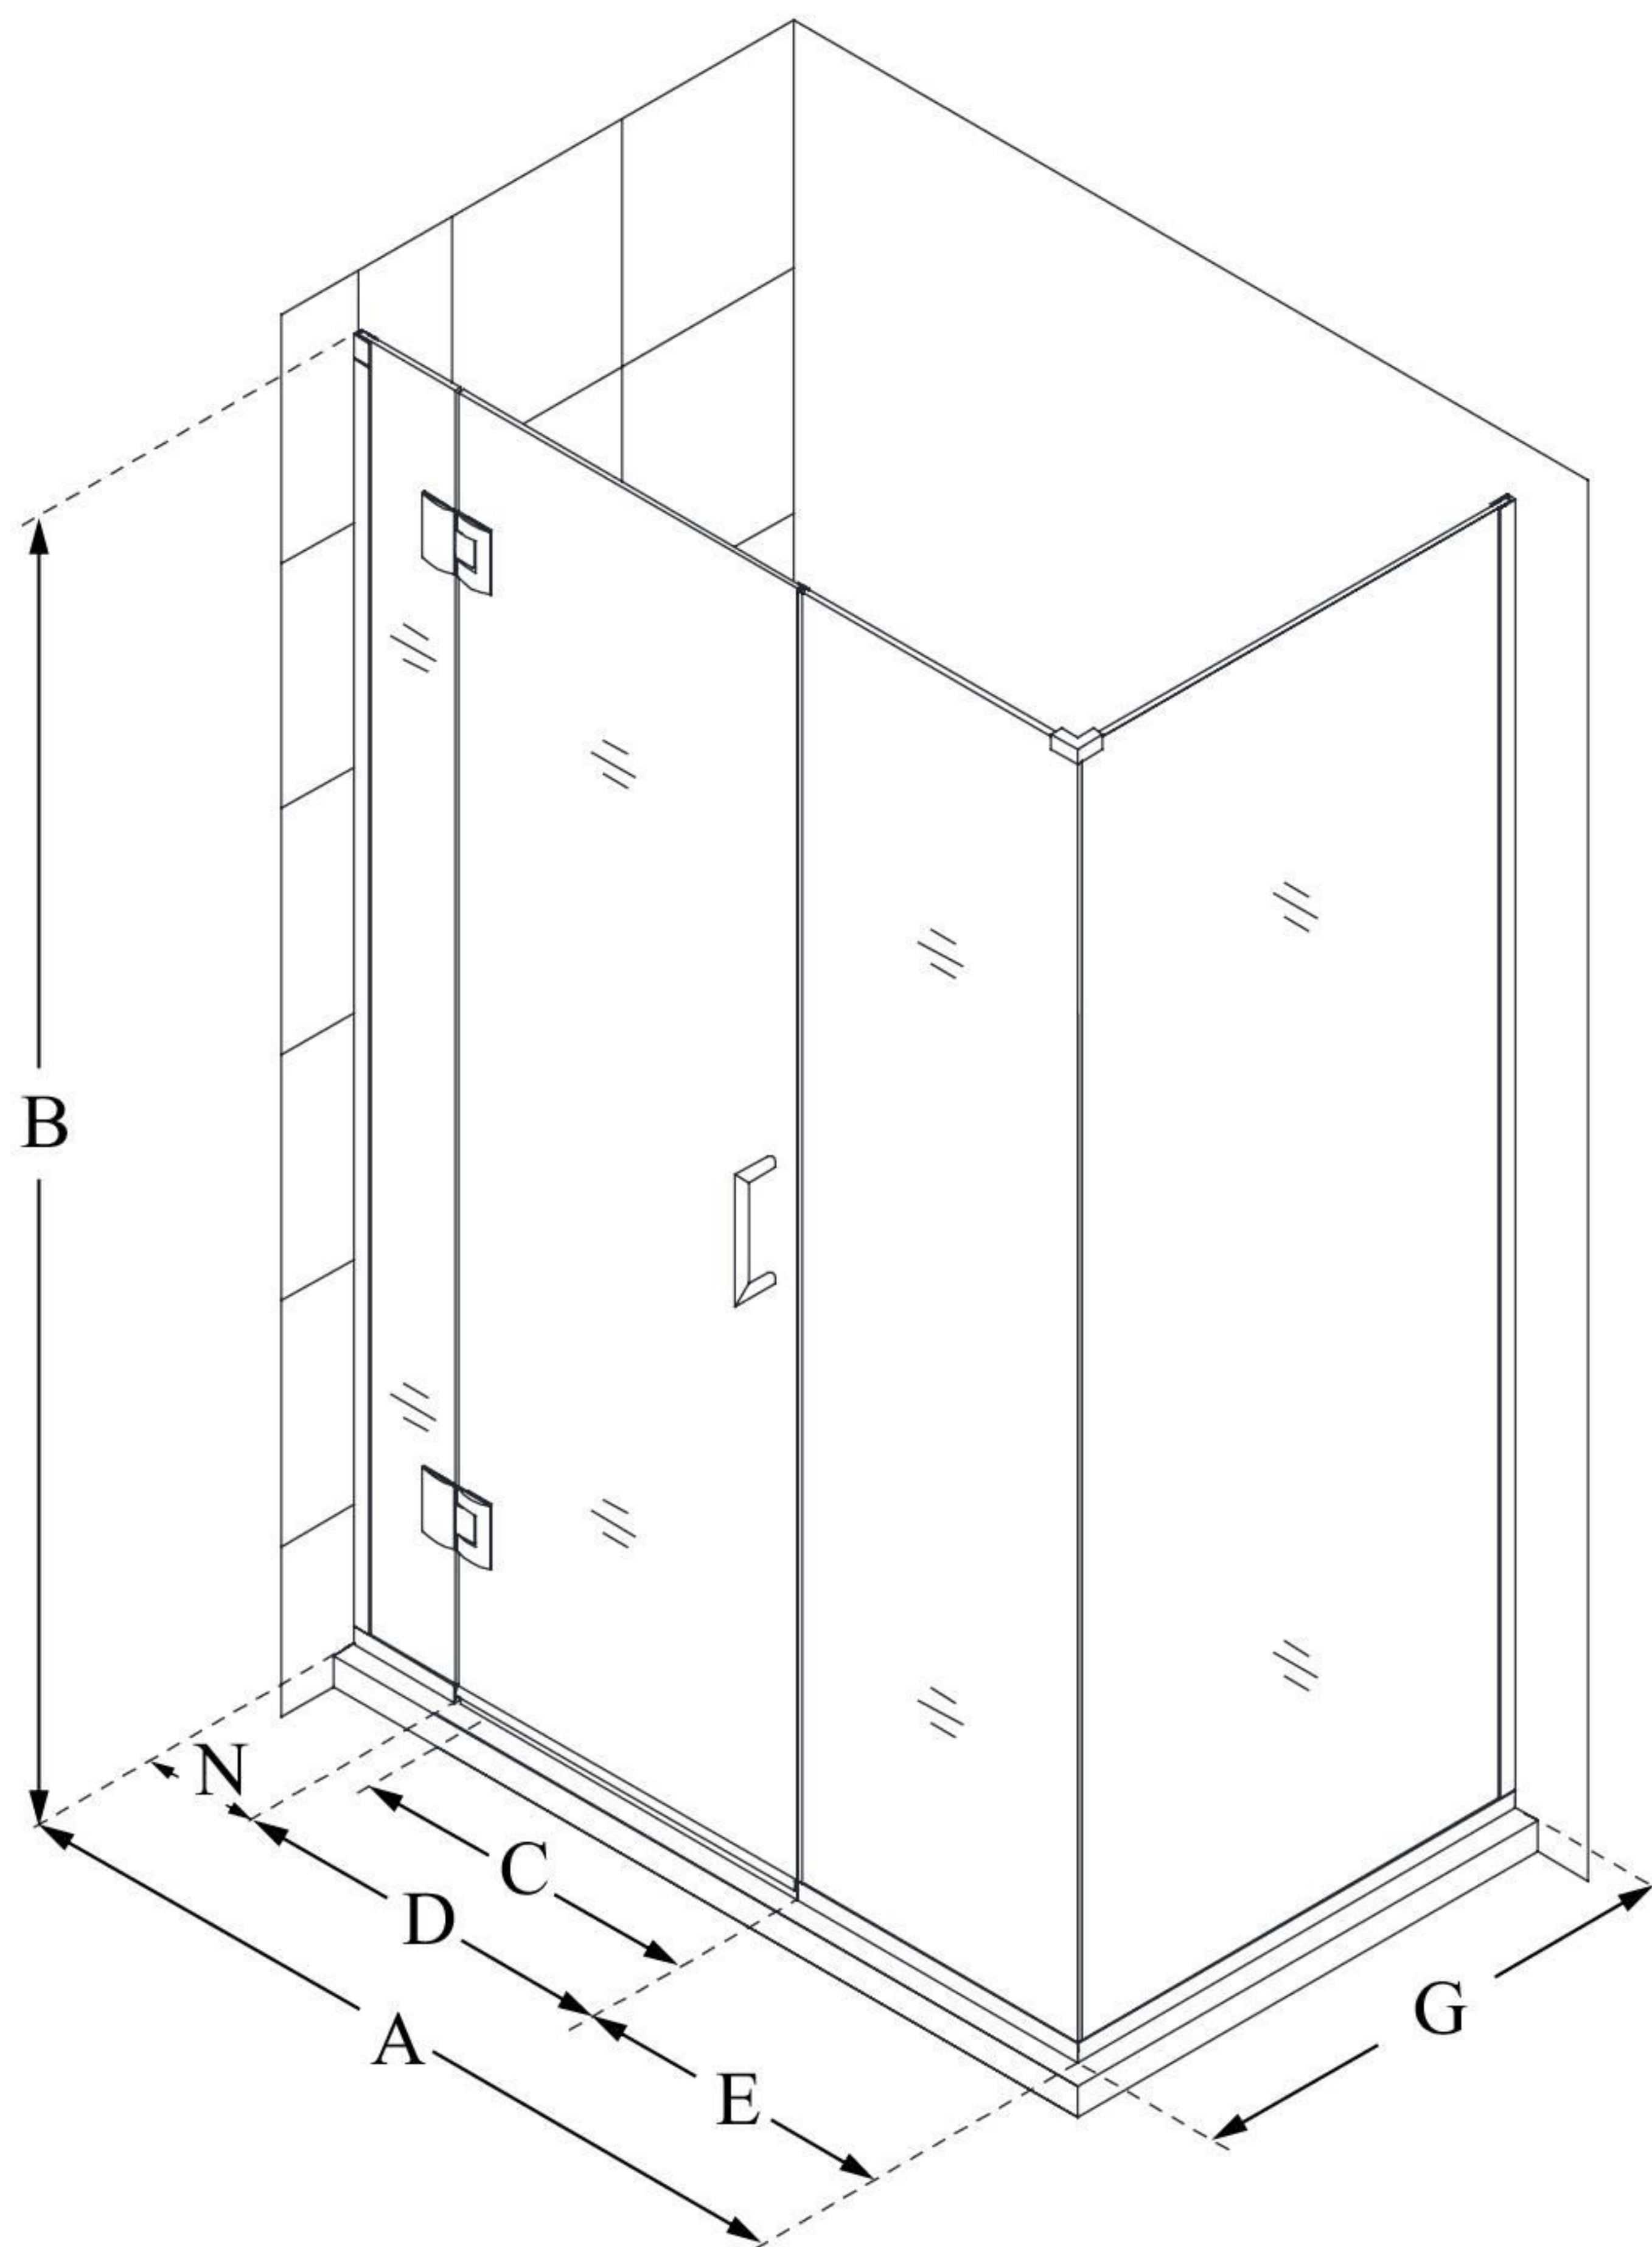

E1251430

UNIDOOR-X

DreamLine Unidoor-X 45" W x 30
3/8" D x 72" H Frameless Hinged
Shower Enclosure, Clear Glass

SWING DOOR

CONFIGURATION DIMENSIONS:

A: 45"

MODEL WIDTH

B: 72"

MODEL HEIGHT

C: 24"

ACCESS WIDTH

D: 25"

DOOR WIDTH

E: 14"

INLINE PANEL WIDTH

G: 30 3/8"

RETURN PANEL WIDTH

N: 6"

HINGE PANEL WIDTH

DreamLine reserves the right to update or modify the hardware or materials pictured without prior notice for the purpose of product improvement and customer satisfaction.