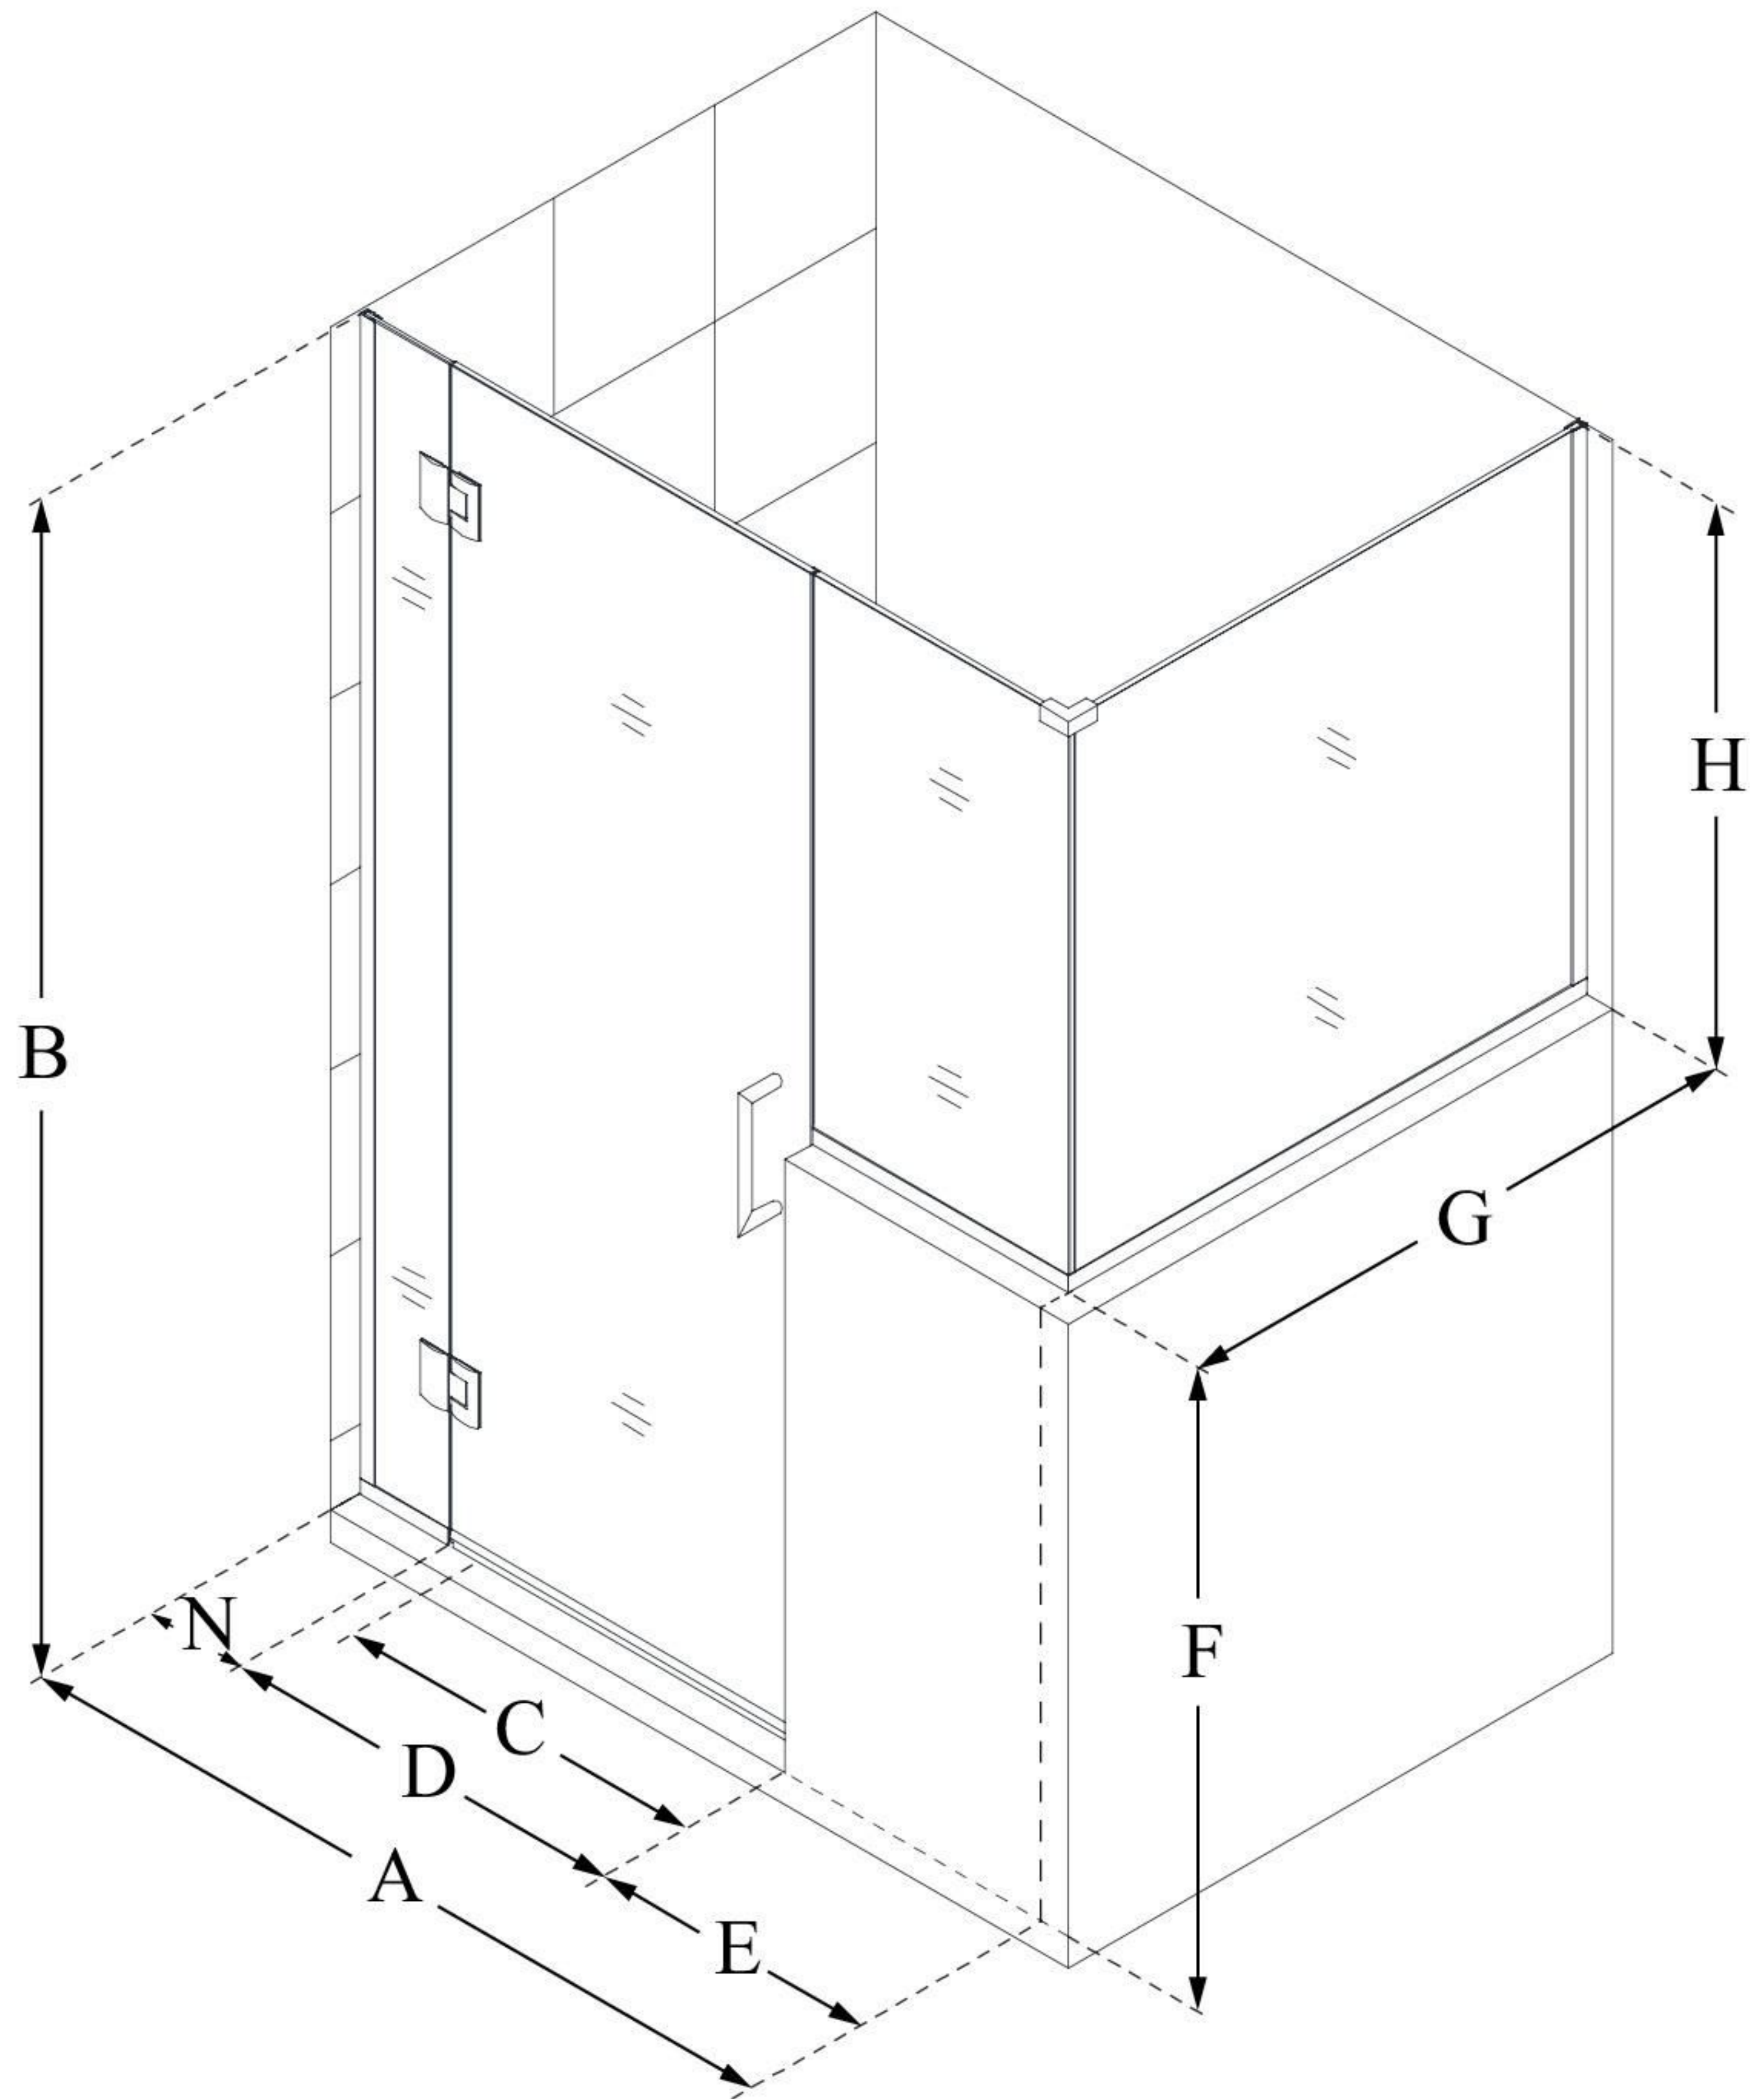

E124303636

UNIDOOR-X

DreamLine Unidoor-X 60" W x 36 3/8" D x 72" H Frameless Hinged Shower Enclosure, Clear Glass

SWING DOOR

CONFIGURATION DIMENSIONS:

A: 60"

MODEL WIDTH

B: 72"

MODEL HEIGHT

C: 23"

ACCESS WIDTH

D: 24"

DOOR WIDTH

E: 30"

INLINE BUTTRESS PANEL WIDTH

F: 36"

BUTTRESS WALL HEIGHT

G: 36 3/8"

RETURN PANEL WIDTH

H: 36"

BUTTRESS GLASS HEIGHT

N: 6"

HINGE PANEL WIDTH

DreamLine reserves the right to update or modify the hardware or materials pictured without prior notice for the purpose of product improvement and customer satisfaction.