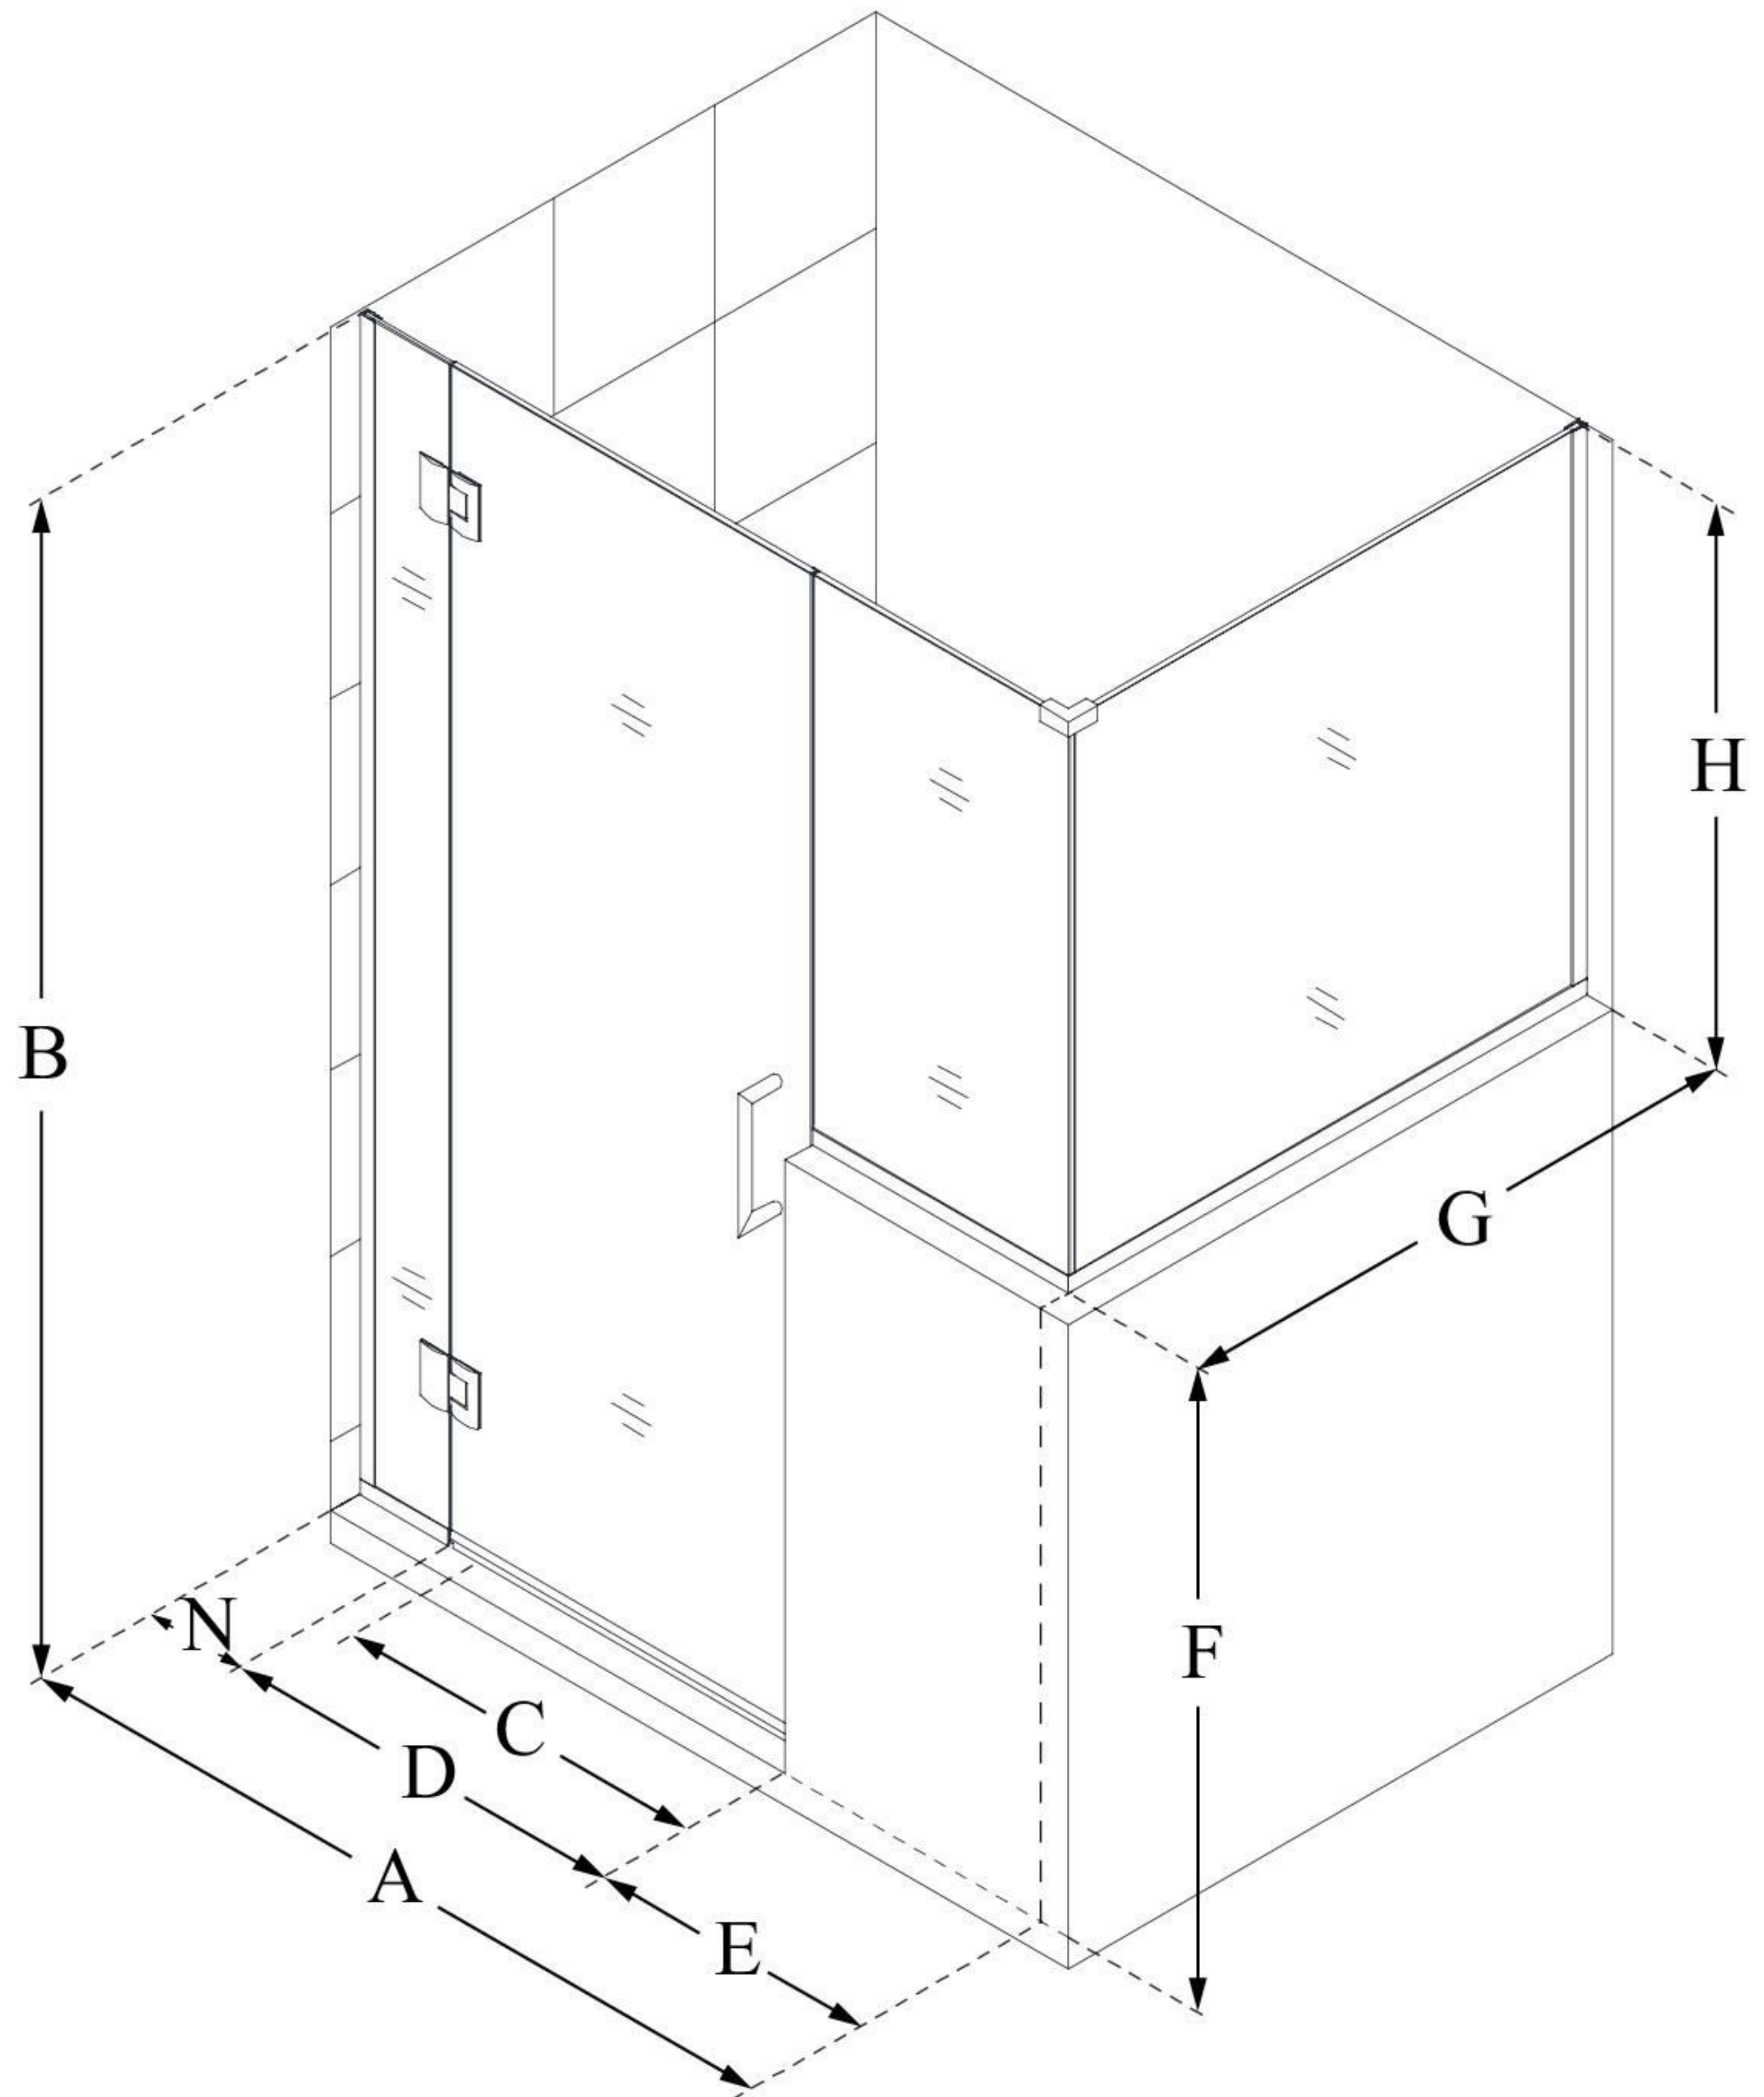

## UNIDOOR-X

DreamLine Unidoor-X 60" W x 36 3/8" D x 72" H Frameless Hinged Shower Enclosure, Clear Glass

**SWING DOOR**

### CONFIGURATION DIMENSIONS:

**A: 60"**

MODEL WIDTH

**B: 72"**

MODEL HEIGHT

**C: 23"**

ACCESS WIDTH

**D: 24"**

DOOR WIDTH

**E: 30"**

INLINE BUTTRESS PANEL WIDTH

**F: 38"**

BUTTRESS WALL HEIGHT

**G: 36 3/8"**

RETURN PANEL WIDTH

**H: 34"**

BUTTRESS GLASS HEIGHT

**N: 6"**

HINGE PANEL WIDTH

DreamLine reserves the right to update or modify the hardware or materials pictured without prior notice for the purpose of product improvement and customer satisfaction.