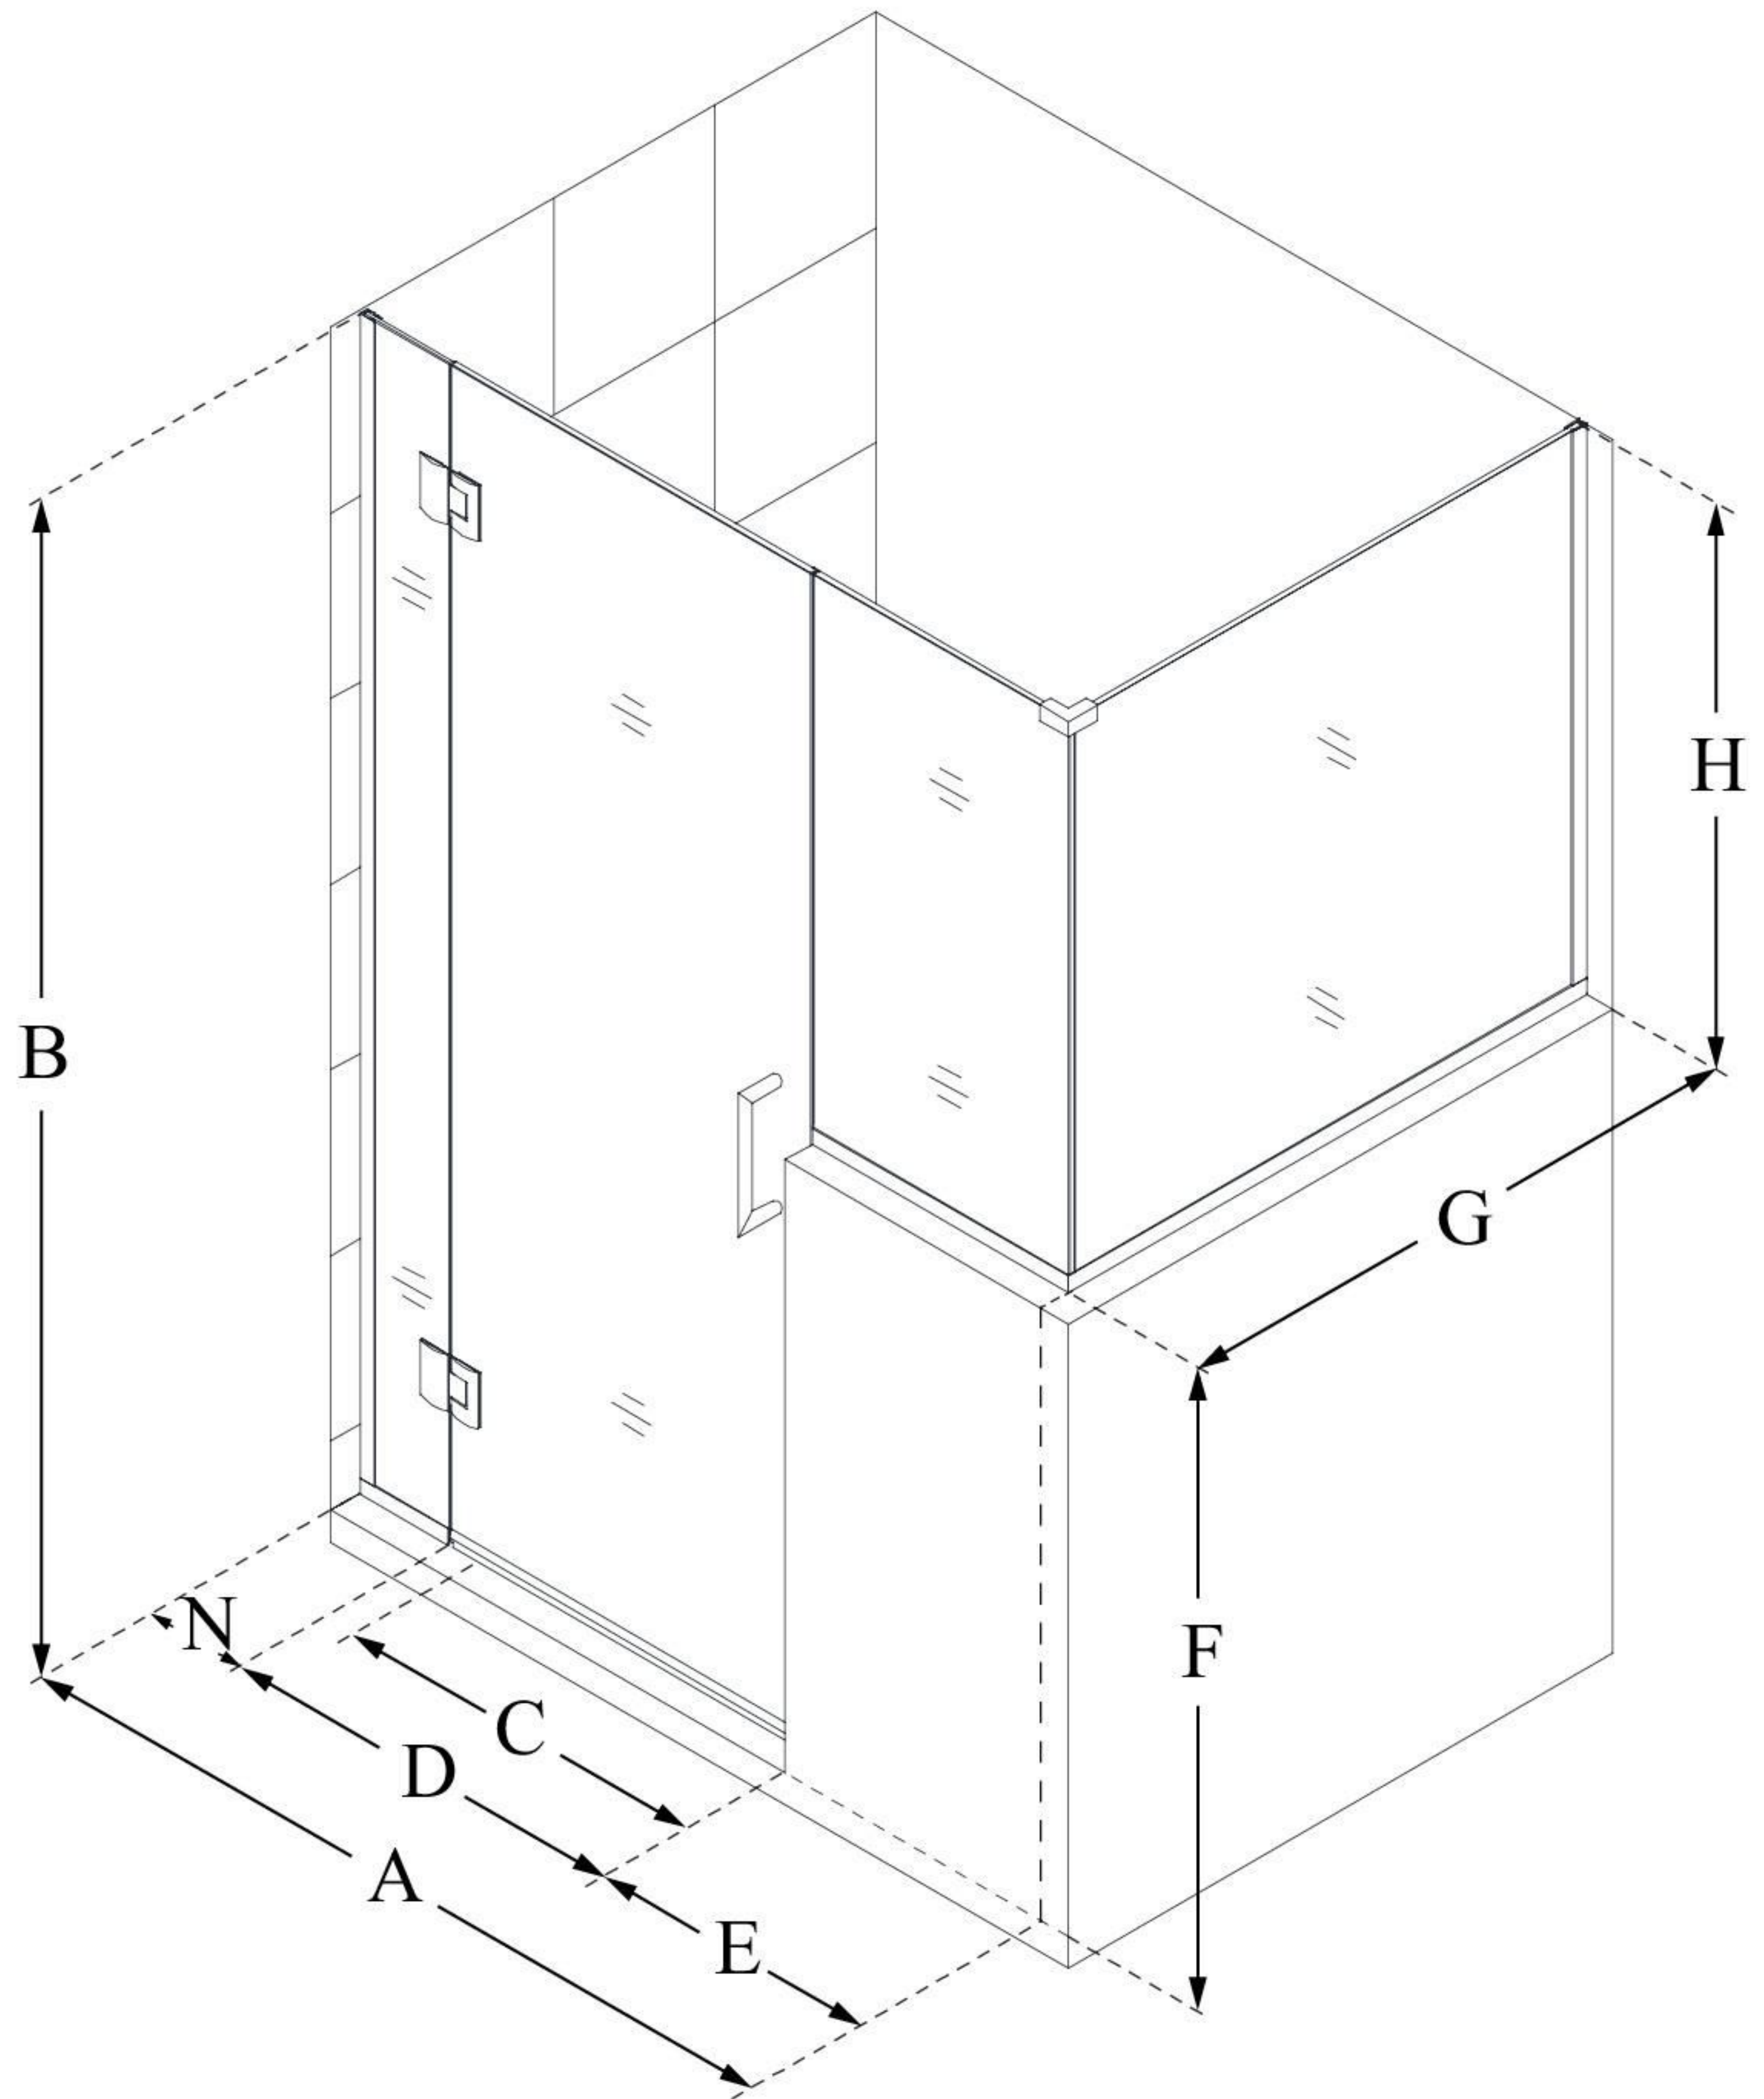

E124303430

UNIDOOR-X

DreamLine Unidoor-X 60" W x 30 3/8" D x 72" H Frameless Hinged Shower Enclosure, Clear Glass

SWING DOOR

CONFIGURATION DIMENSIONS:

A: 60"

MODEL WIDTH

B: 72"

MODEL HEIGHT

C: 23"

ACCESS WIDTH

D: 24"

DOOR WIDTH

E: 30"

INLINE BUTTRESS PANEL WIDTH

F: 38"

BUTTRESS WALL HEIGHT

G: 30 3/8"

RETURN PANEL WIDTH

H: 34"

BUTTRESS GLASS HEIGHT

N: 6"

HINGE PANEL WIDTH

DreamLine reserves the right to update or modify the hardware or materials pictured without prior notice for the purpose of product improvement and customer satisfaction.