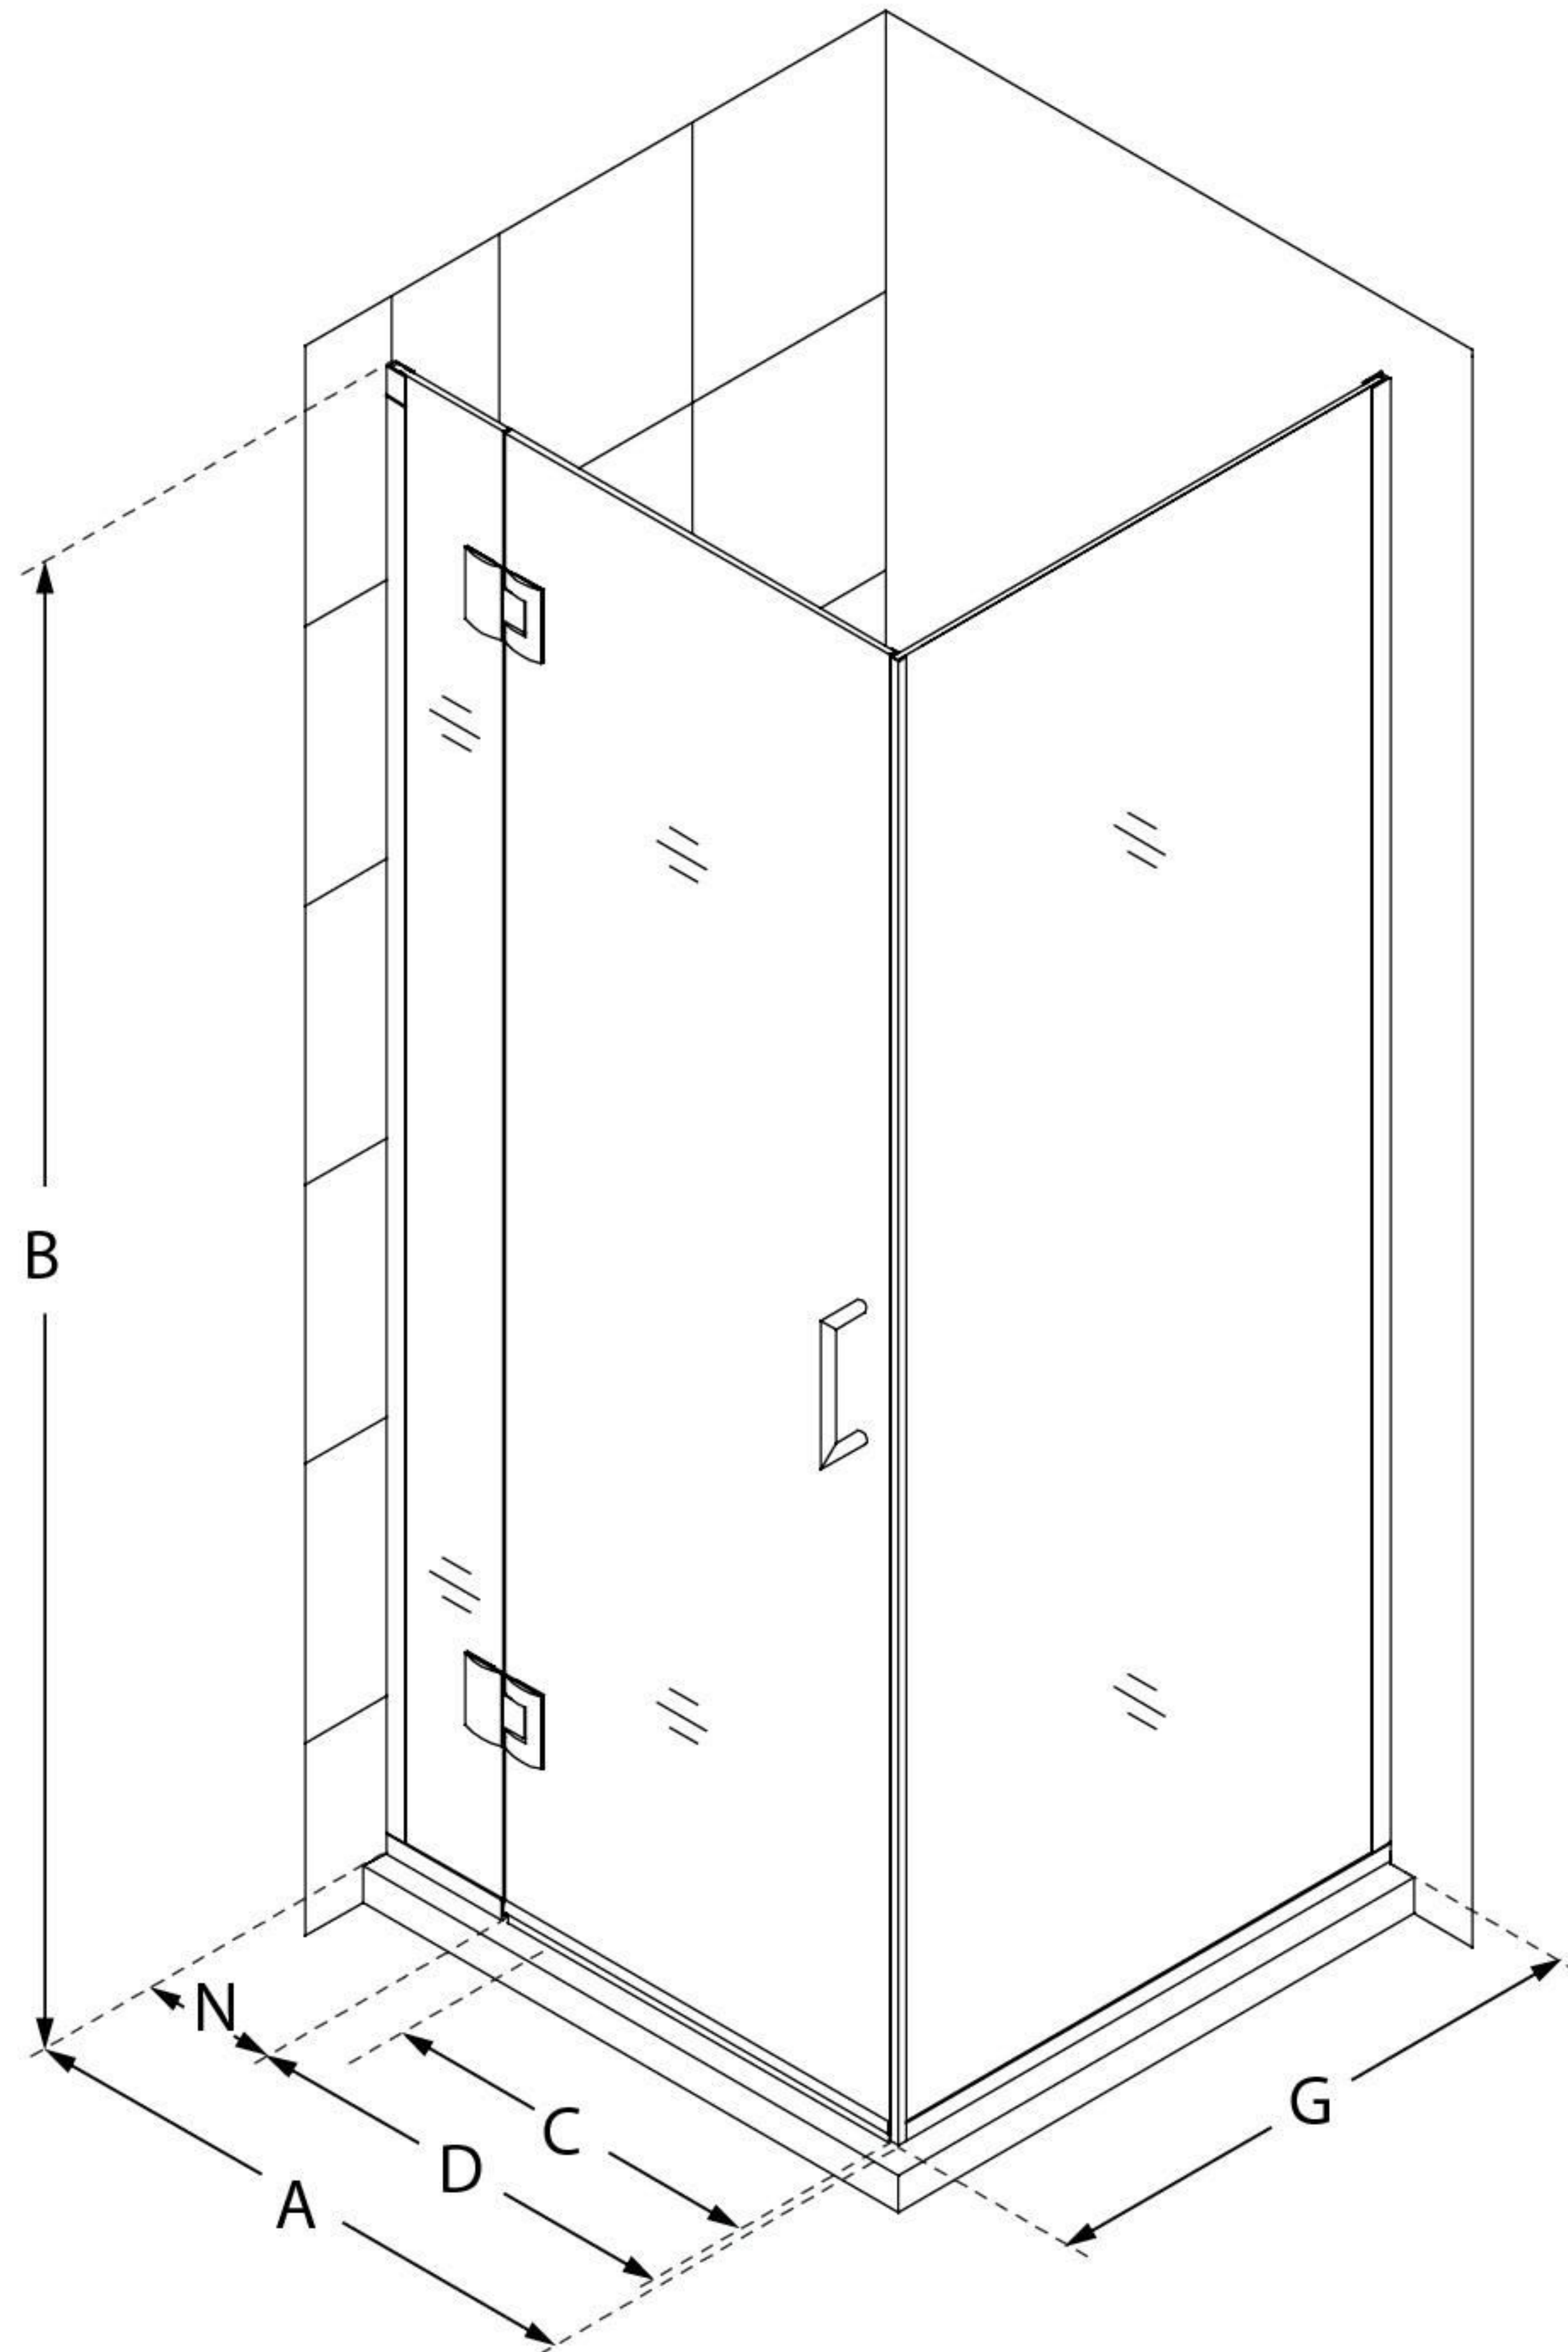

E12430

UNIDOOR-X

DreamLine Unidoor-X 30 3/8" W
x 30" D x 72" H Frameless Hinged
Shower Enclosure, Clear Glass

SWING DOOR

CONFIGURATION DIMENSIONS:

A: 30 3/8"

MODEL WIDTH

B: 72"

MODEL HEIGHT

C: 23"

ACCESS WIDTH

D: 24"

DOOR WIDTH

G: 30"

RETURN PANEL WIDTH

N: 6"

HINGE PANEL WIDTH

DreamLine reserves the right to update or modify the hardware or materials pictured without prior notice for the purpose of product improvement and customer satisfaction.