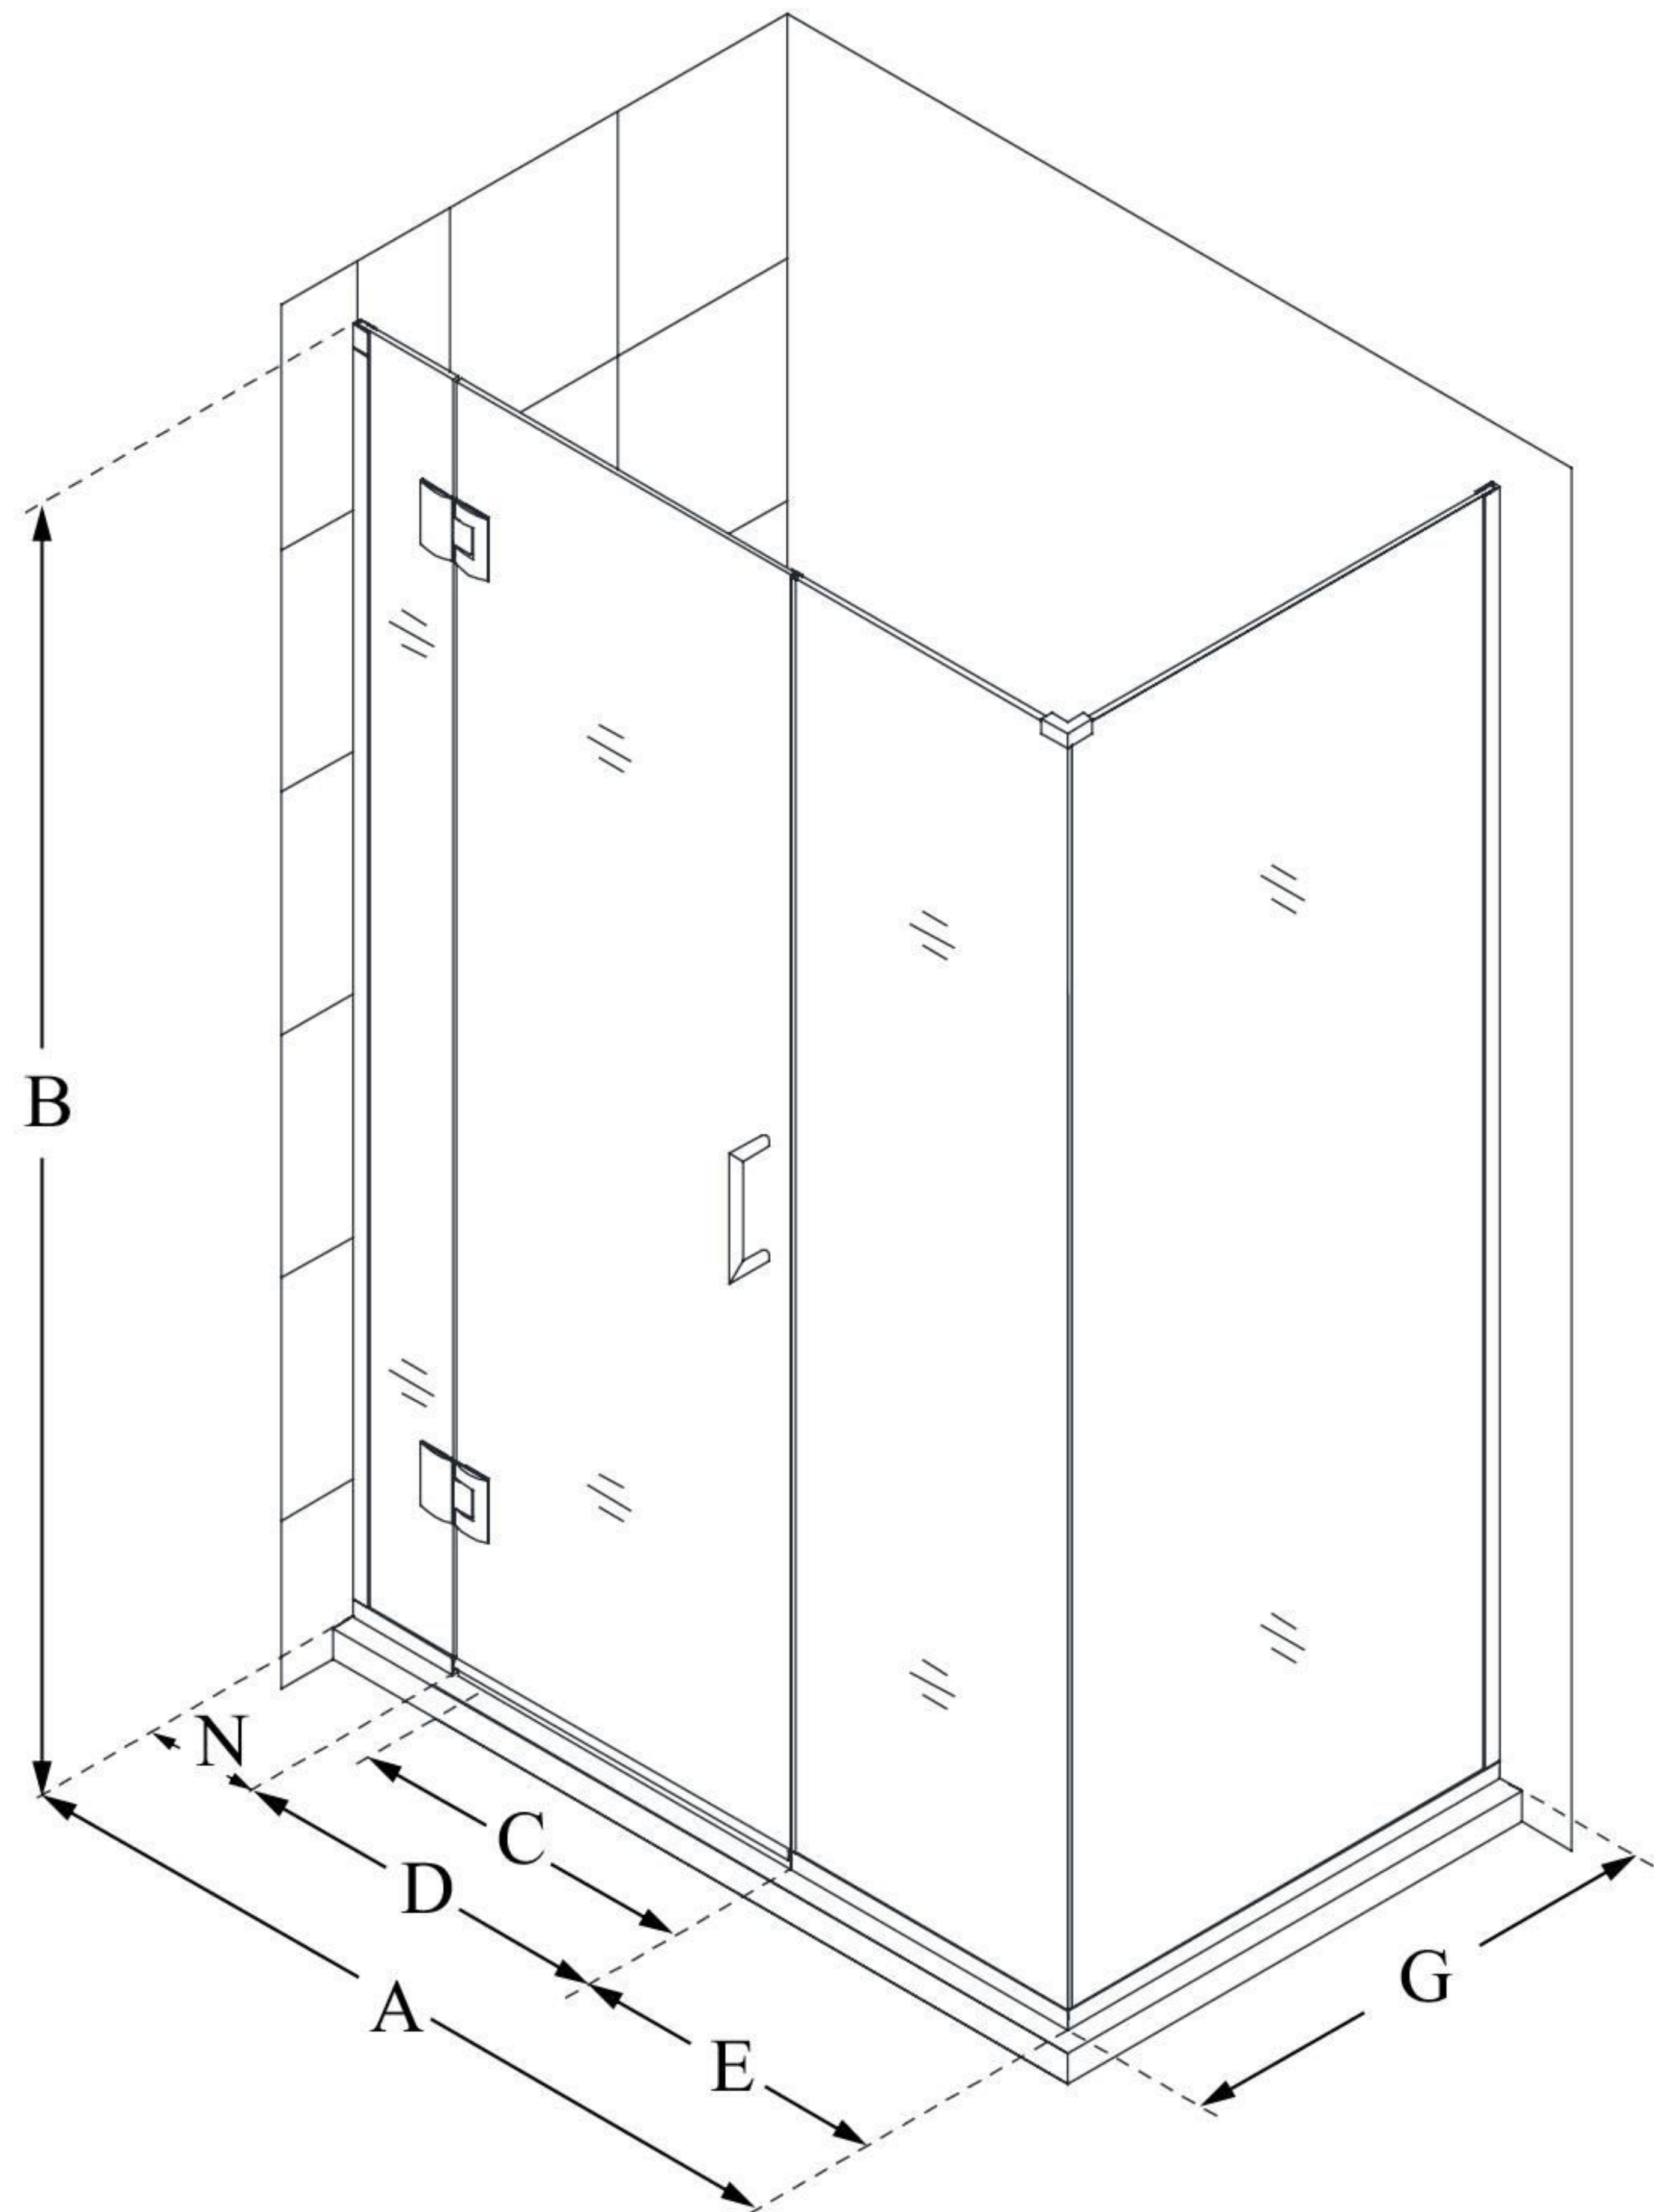

E12422534

UNIDOOR-X

DreamLine Unidoor-X 52 1/2" W
x 34 3/8" D x 72" H Frameless
Hinged Shower Enclosure, Clear
Glass

SWING DOOR

CONFIGURATION DIMENSIONS:

A: 52 1/2"

MODEL WIDTH

B: 72"

MODEL HEIGHT

C: 23"

ACCESS WIDTH

D: 24"

DOOR WIDTH

E: 22 1/2"

INLINE PANEL WIDTH

G: 34 3/8"

RETURN PANEL WIDTH

N: 6"

HINGE PANEL WIDTH

DreamLine reserves the right to update or modify the hardware or materials pictured without prior notice for the purpose of product improvement and customer satisfaction.