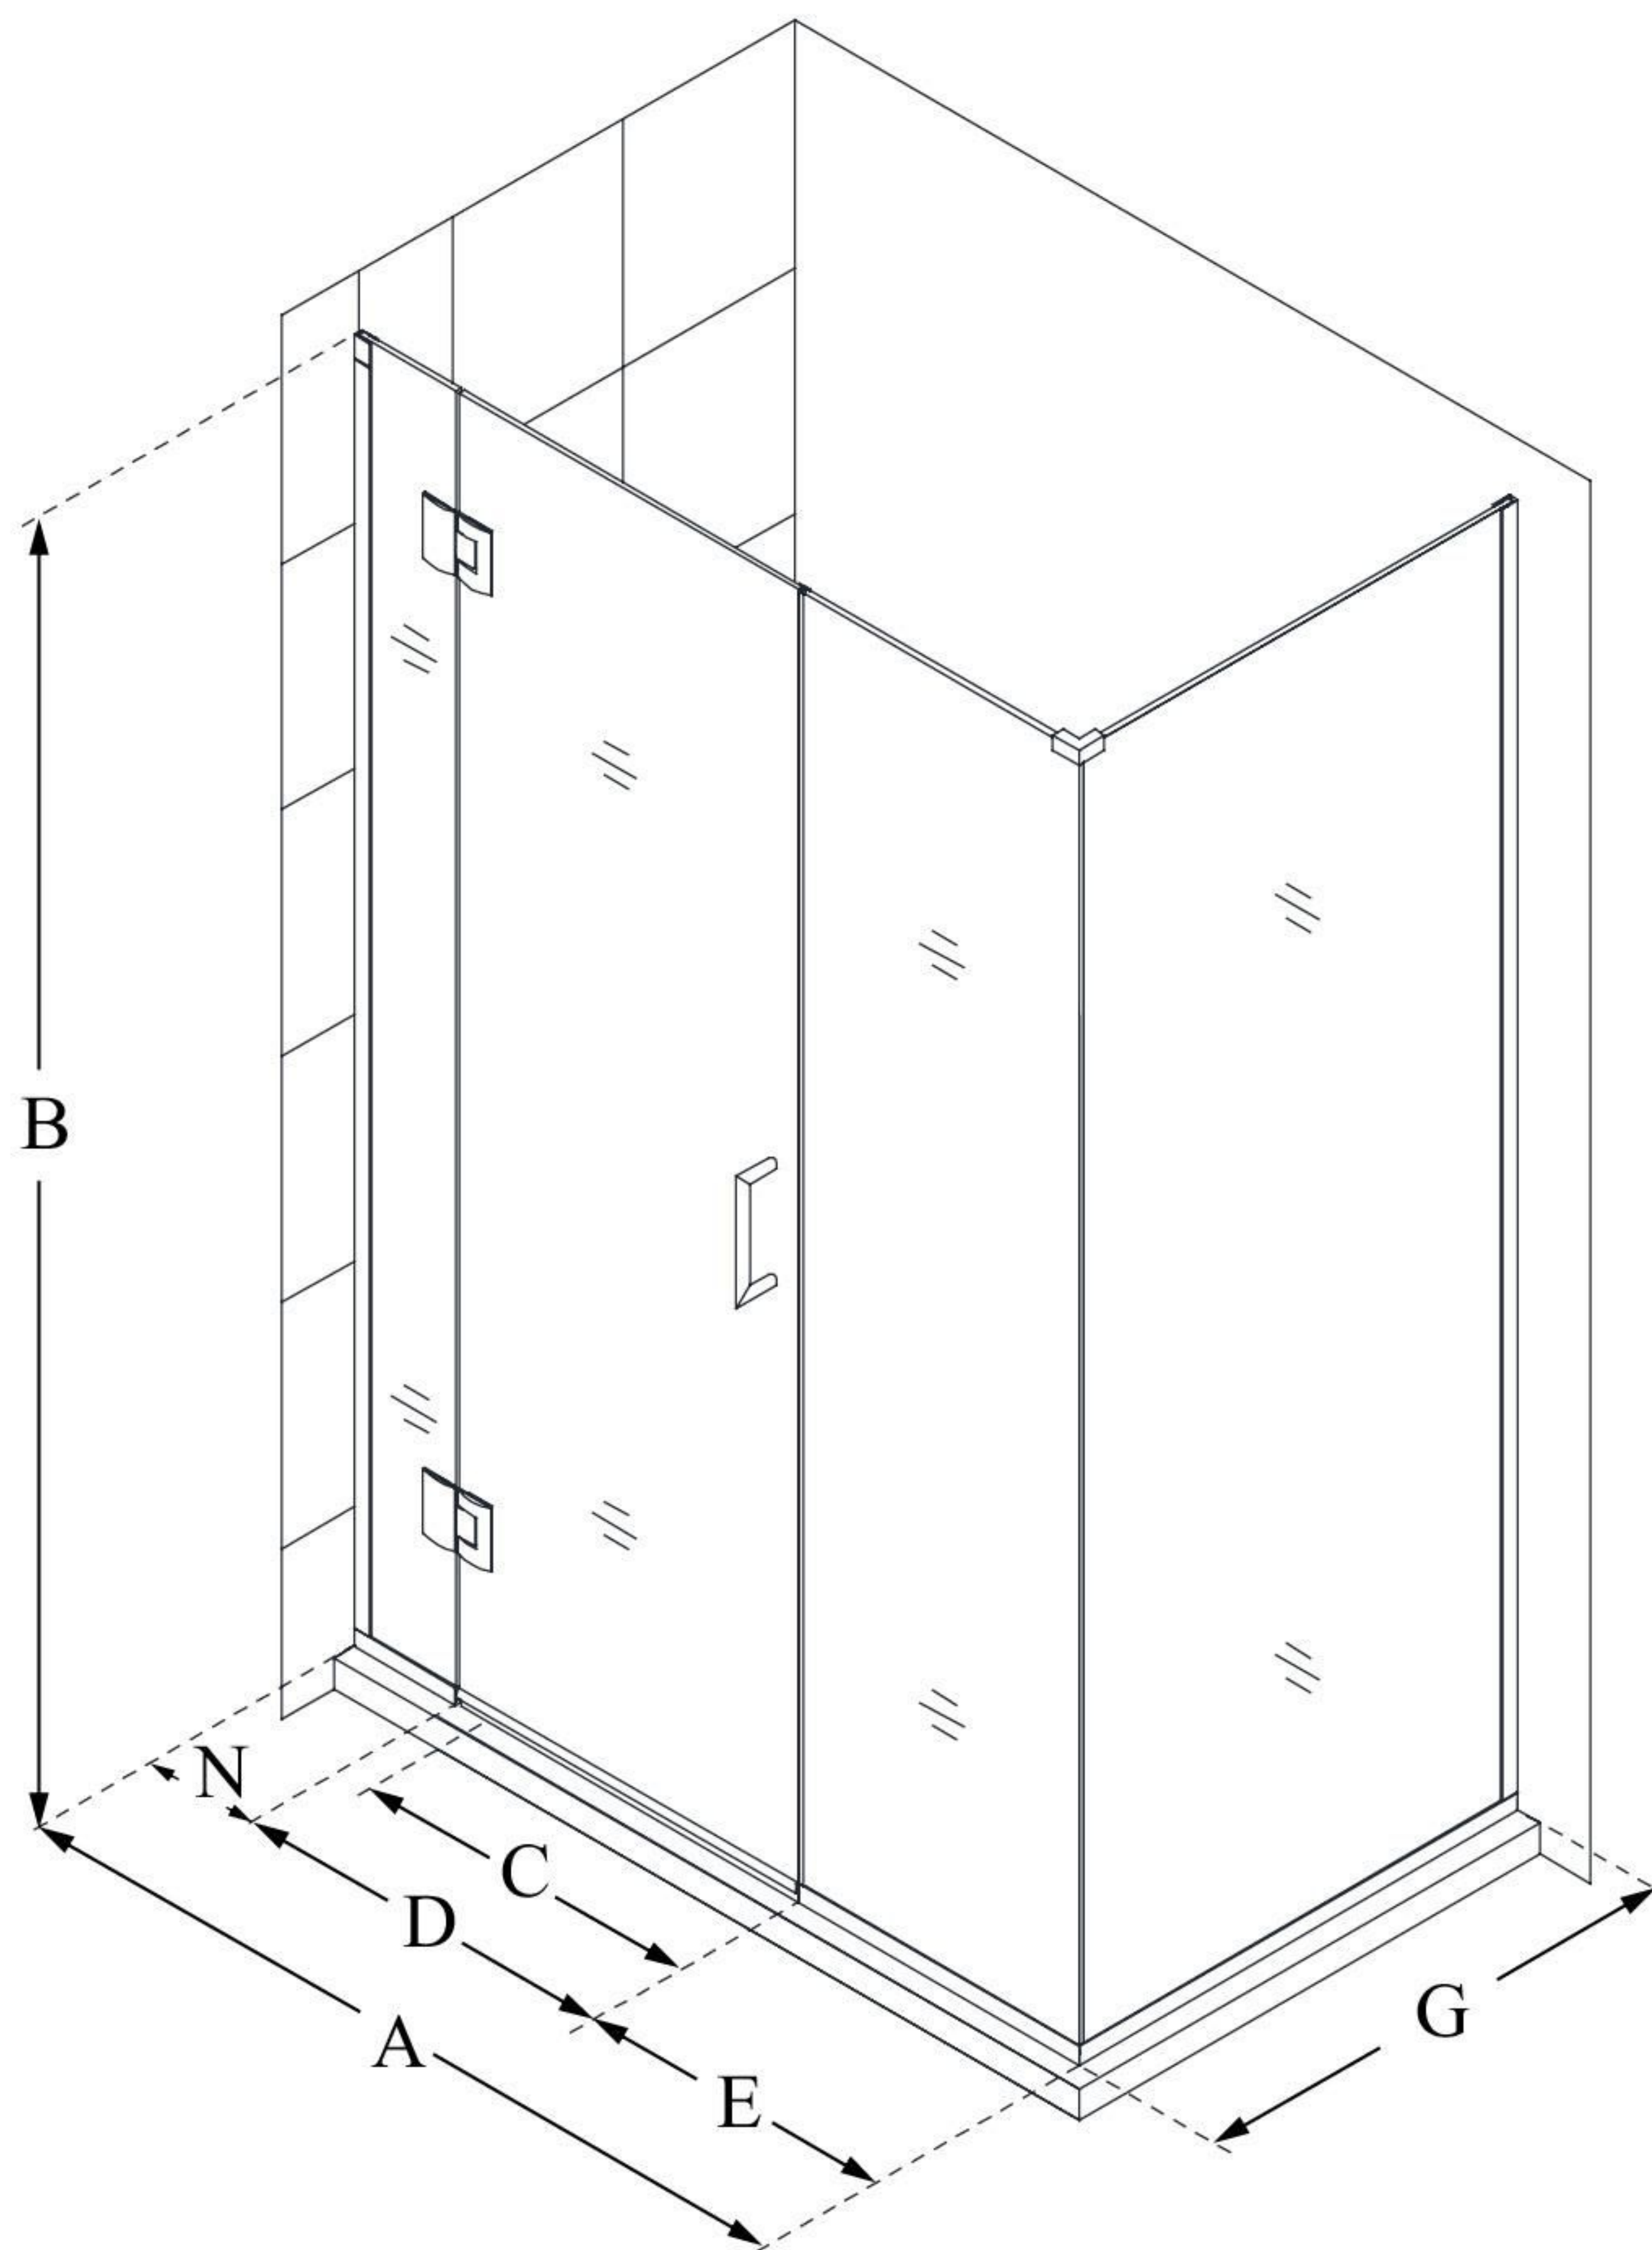

E12422530

UNIDOOR-X

DreamLine Unidoor-X 52 1/2" W
x 30 3/8" D x 72" H Frameless
Hinged Shower Enclosure, Clear
Glass

SWING DOOR

CONFIGURATION DIMENSIONS:

A: 52 1/2"

MODEL WIDTH

B: 72"

MODEL HEIGHT

C: 23"

ACCESS WIDTH

D: 24"

DOOR WIDTH

E: 22 1/2"

INLINE PANEL WIDTH

G: 30 3/8"

RETURN PANEL WIDTH

N: 6"

HINGE PANEL WIDTH

DreamLine reserves the right to update or modify the hardware or materials pictured without prior notice for the purpose of product improvement and customer satisfaction.