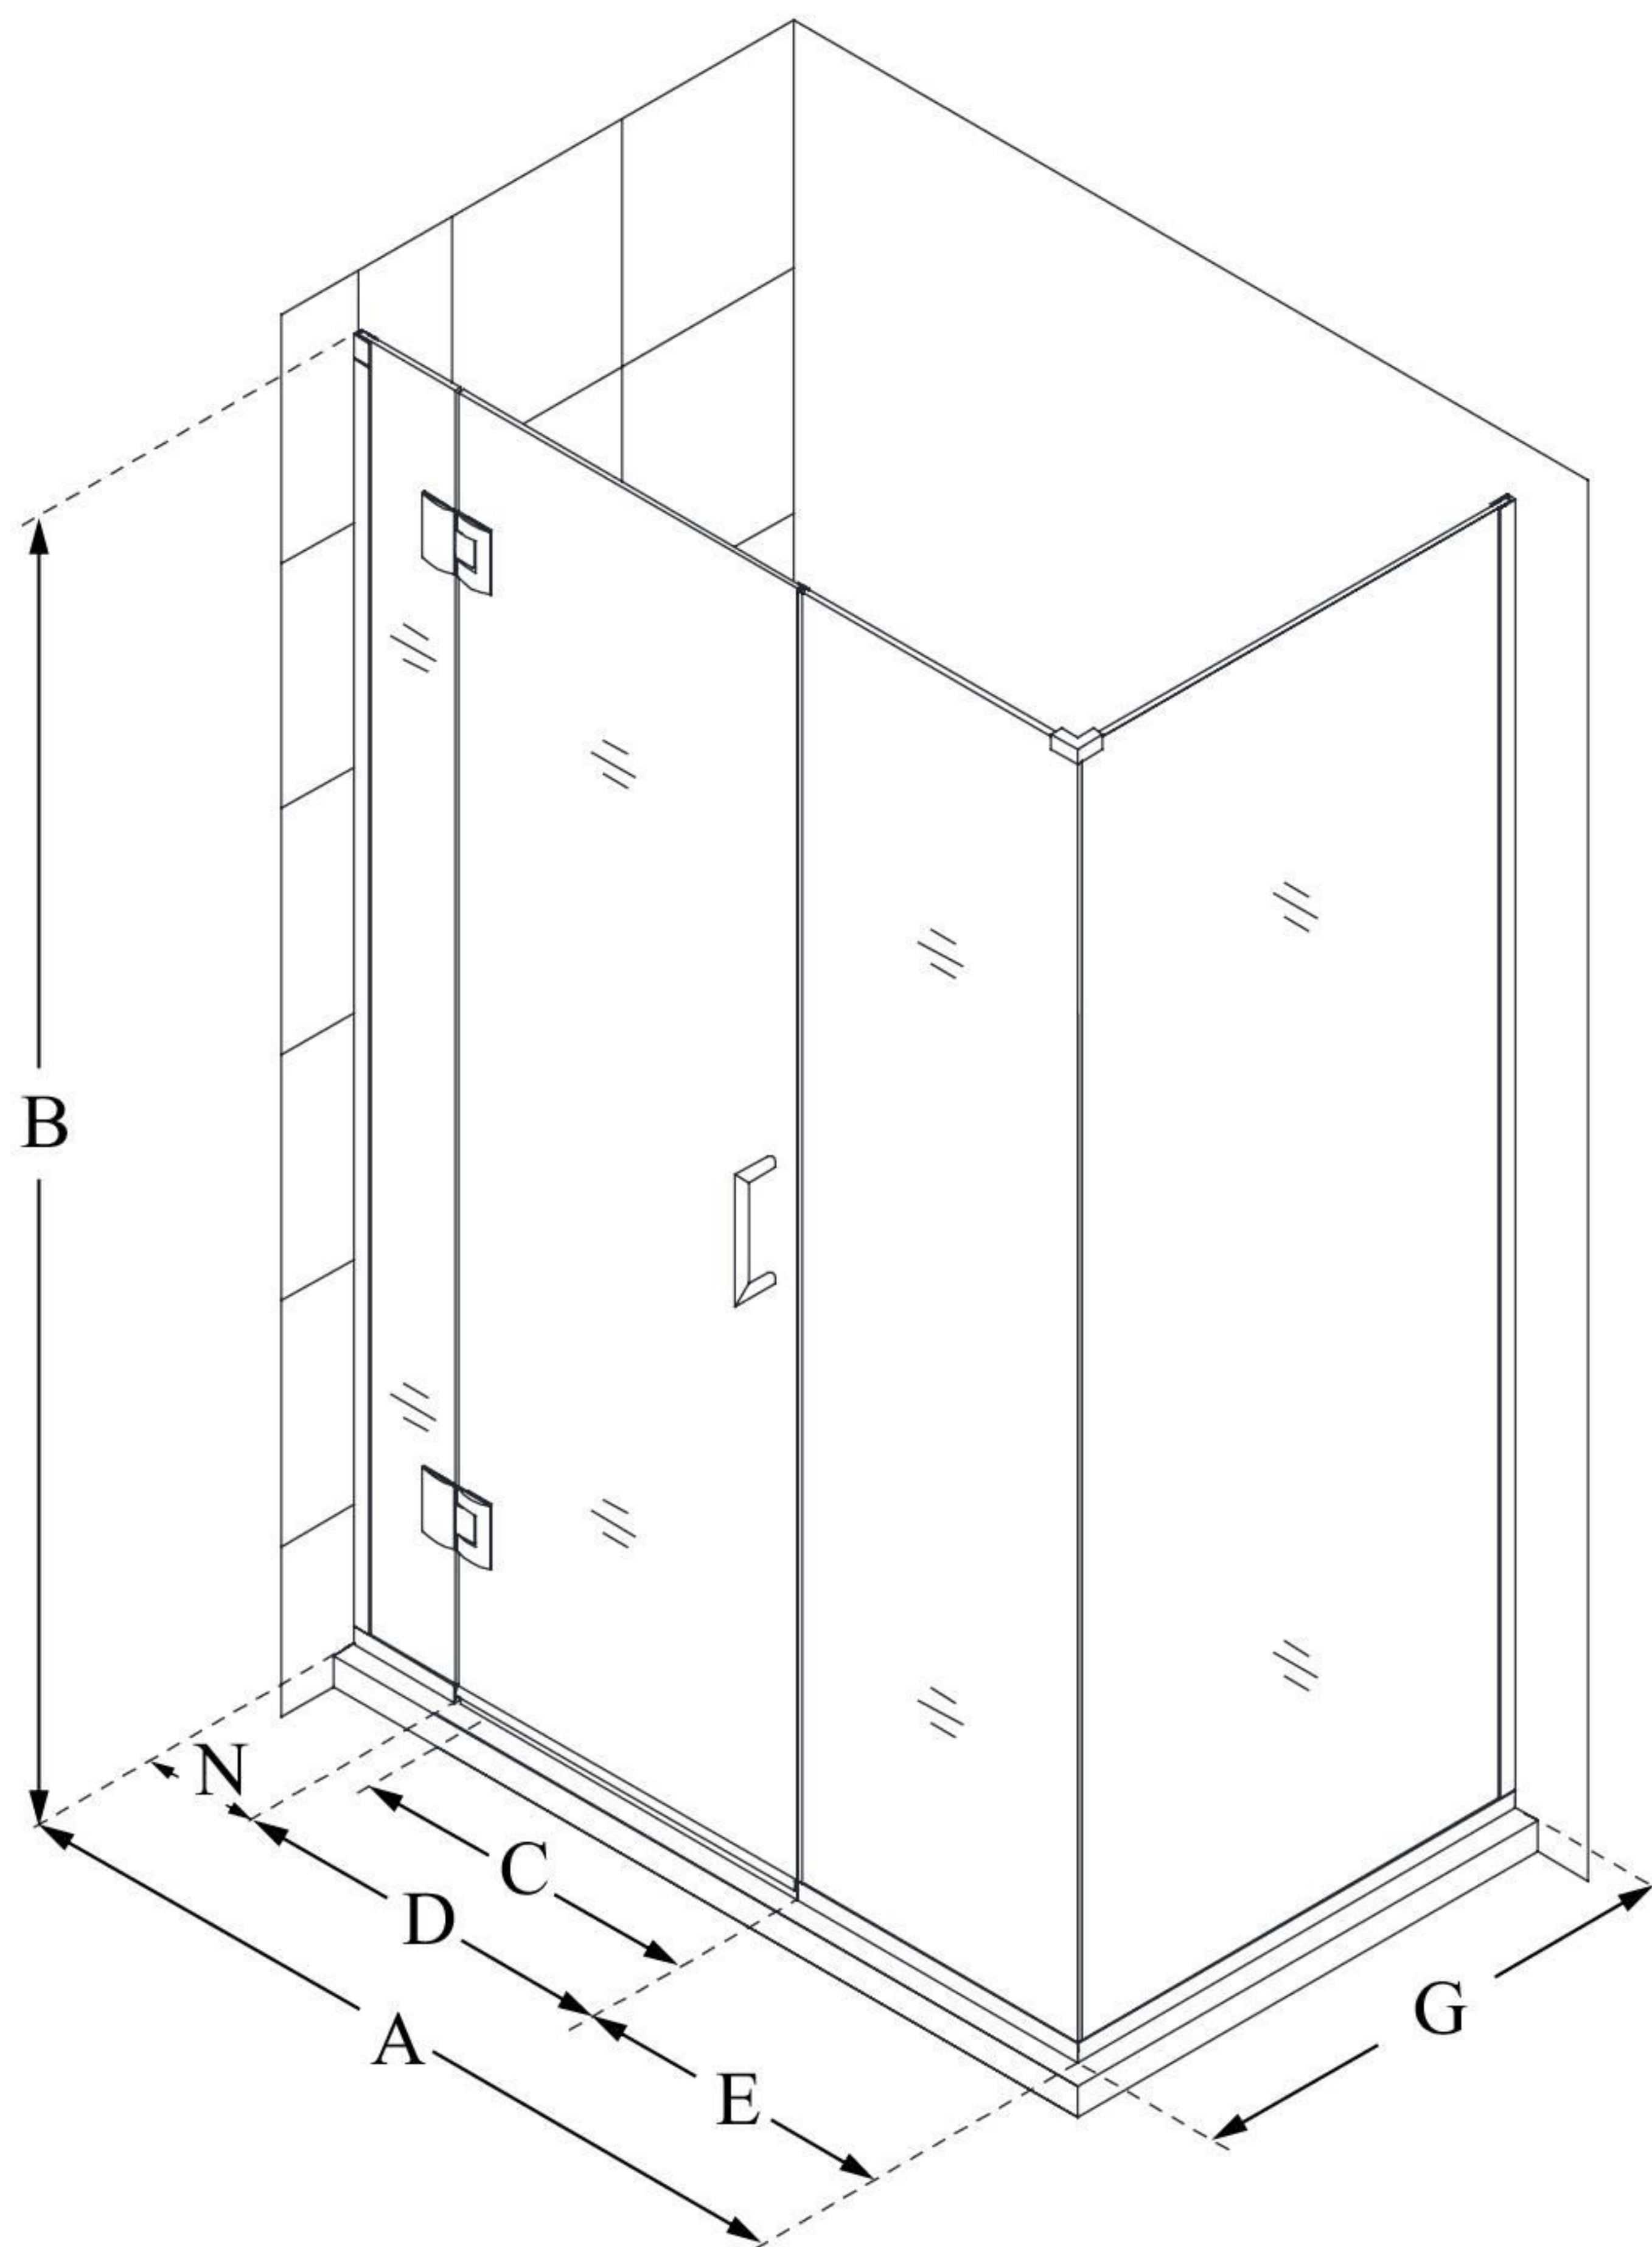

E1242234

UNIDOOR-X

DreamLine Unidoor-X 52" W x 34 3/8" D x 72" H Frameless Hinged Shower Enclosure, Clear Glass

SWING DOOR

CONFIGURATION DIMENSIONS:

A: 52"

MODEL WIDTH

B: 72"

MODEL HEIGHT

C: 23"

ACCESS WIDTH

D: 24"

DOOR WIDTH

E: 22"

INLINE PANEL WIDTH

G: 34 3/8"

RETURN PANEL WIDTH

N: 6"

HINGE PANEL WIDTH

DreamLine reserves the right to update or modify the hardware or materials pictured without prior notice for the purpose of product improvement and customer satisfaction.