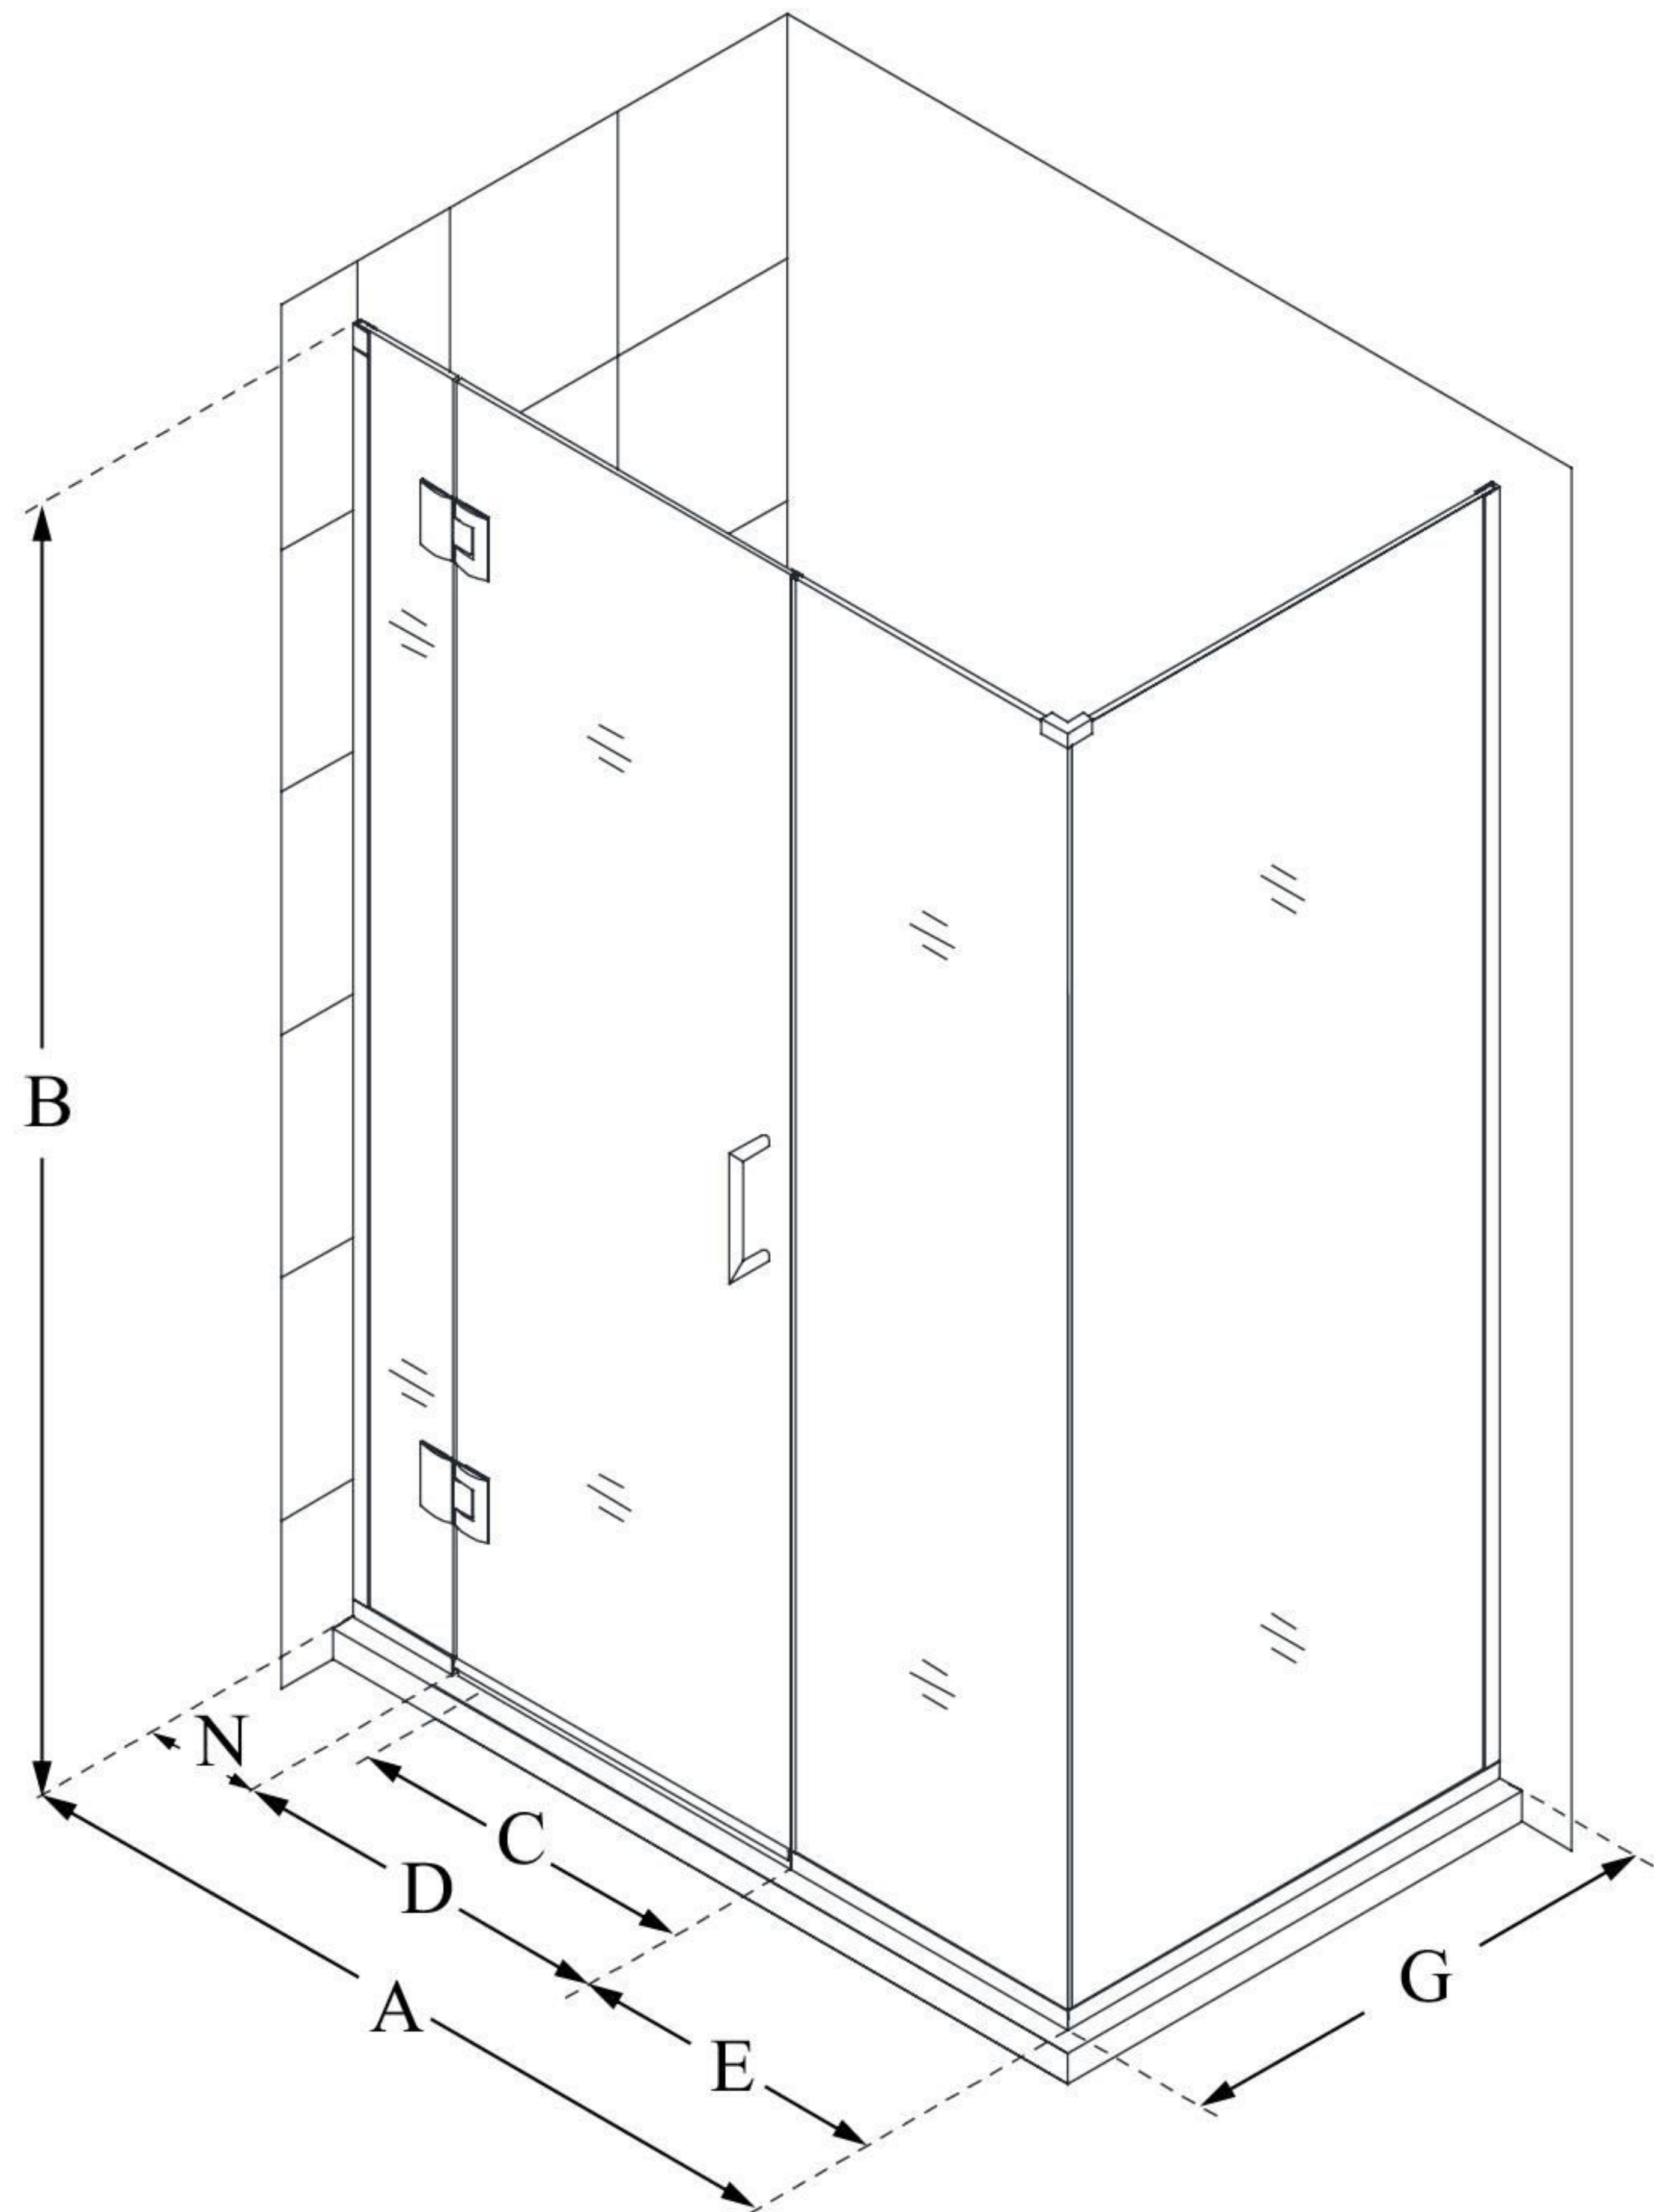

## UNIDOOR-X

DreamLine Unidoor-X 36" W x 34 3/8" D x 72" H Frameless Hinged Shower Enclosure, Clear Glass

**SWING DOOR**

### CONFIGURATION DIMENSIONS:

**A: 36"**

MODEL WIDTH

**B: 72"**

MODEL HEIGHT

**C: 23"**

ACCESS WIDTH

**D: 24"**

DOOR WIDTH

**E: 6"**

INLINE PANEL WIDTH

**G: 34 3/8"**

RETURN PANEL WIDTH

**N: 6"**

HINGE PANEL WIDTH

DreamLine reserves the right to update or modify the hardware or materials pictured without prior notice for the purpose of product improvement and customer satisfaction.