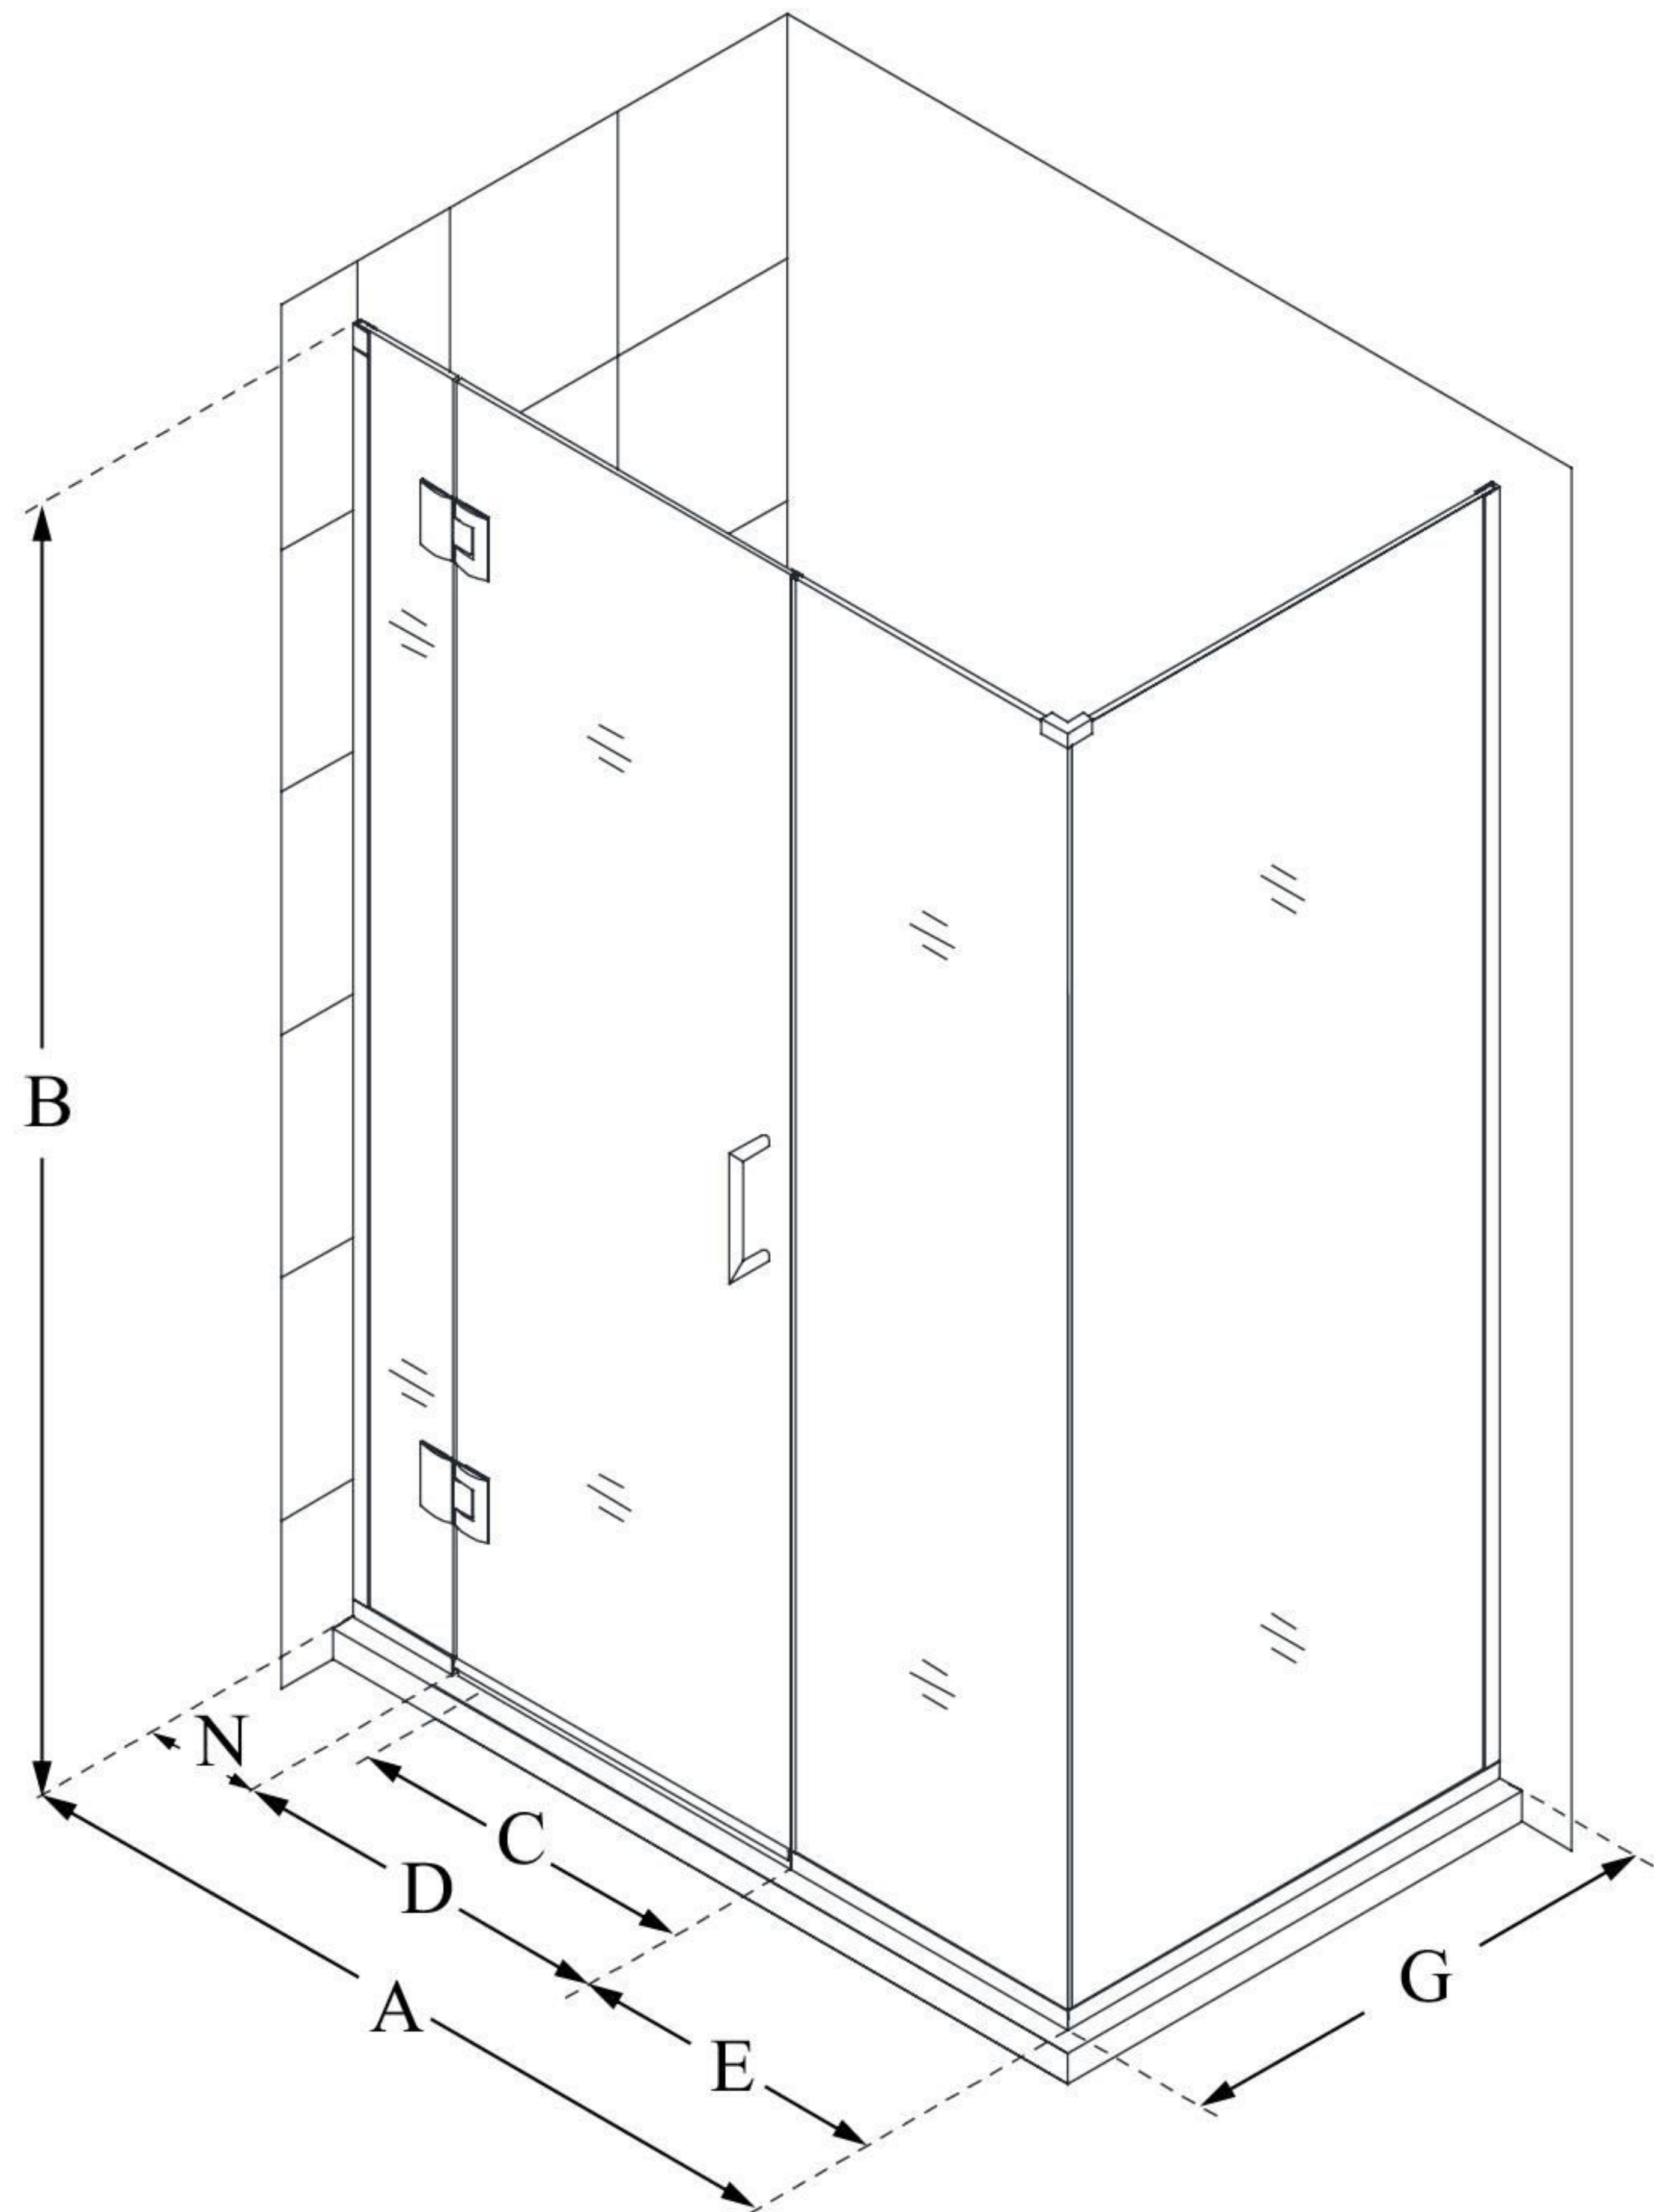

E1240630

UNIDOOR-X

DreamLine Unidoor-X 36" W x 30
3/8" D x 72" H Frameless Hinged
Shower Enclosure, Clear Glass

SWING DOOR

CONFIGURATION DIMENSIONS:

A: 36"

MODEL WIDTH

B: 72"

MODEL HEIGHT

C: 23"

ACCESS WIDTH

D: 24"

DOOR WIDTH

E: 6"

INLINE PANEL WIDTH

G: 30 3/8"

RETURN PANEL WIDTH

N: 6"

HINGE PANEL WIDTH

DreamLine reserves the right to update or modify the hardware or materials pictured without prior notice for the purpose of product improvement and customer satisfaction.