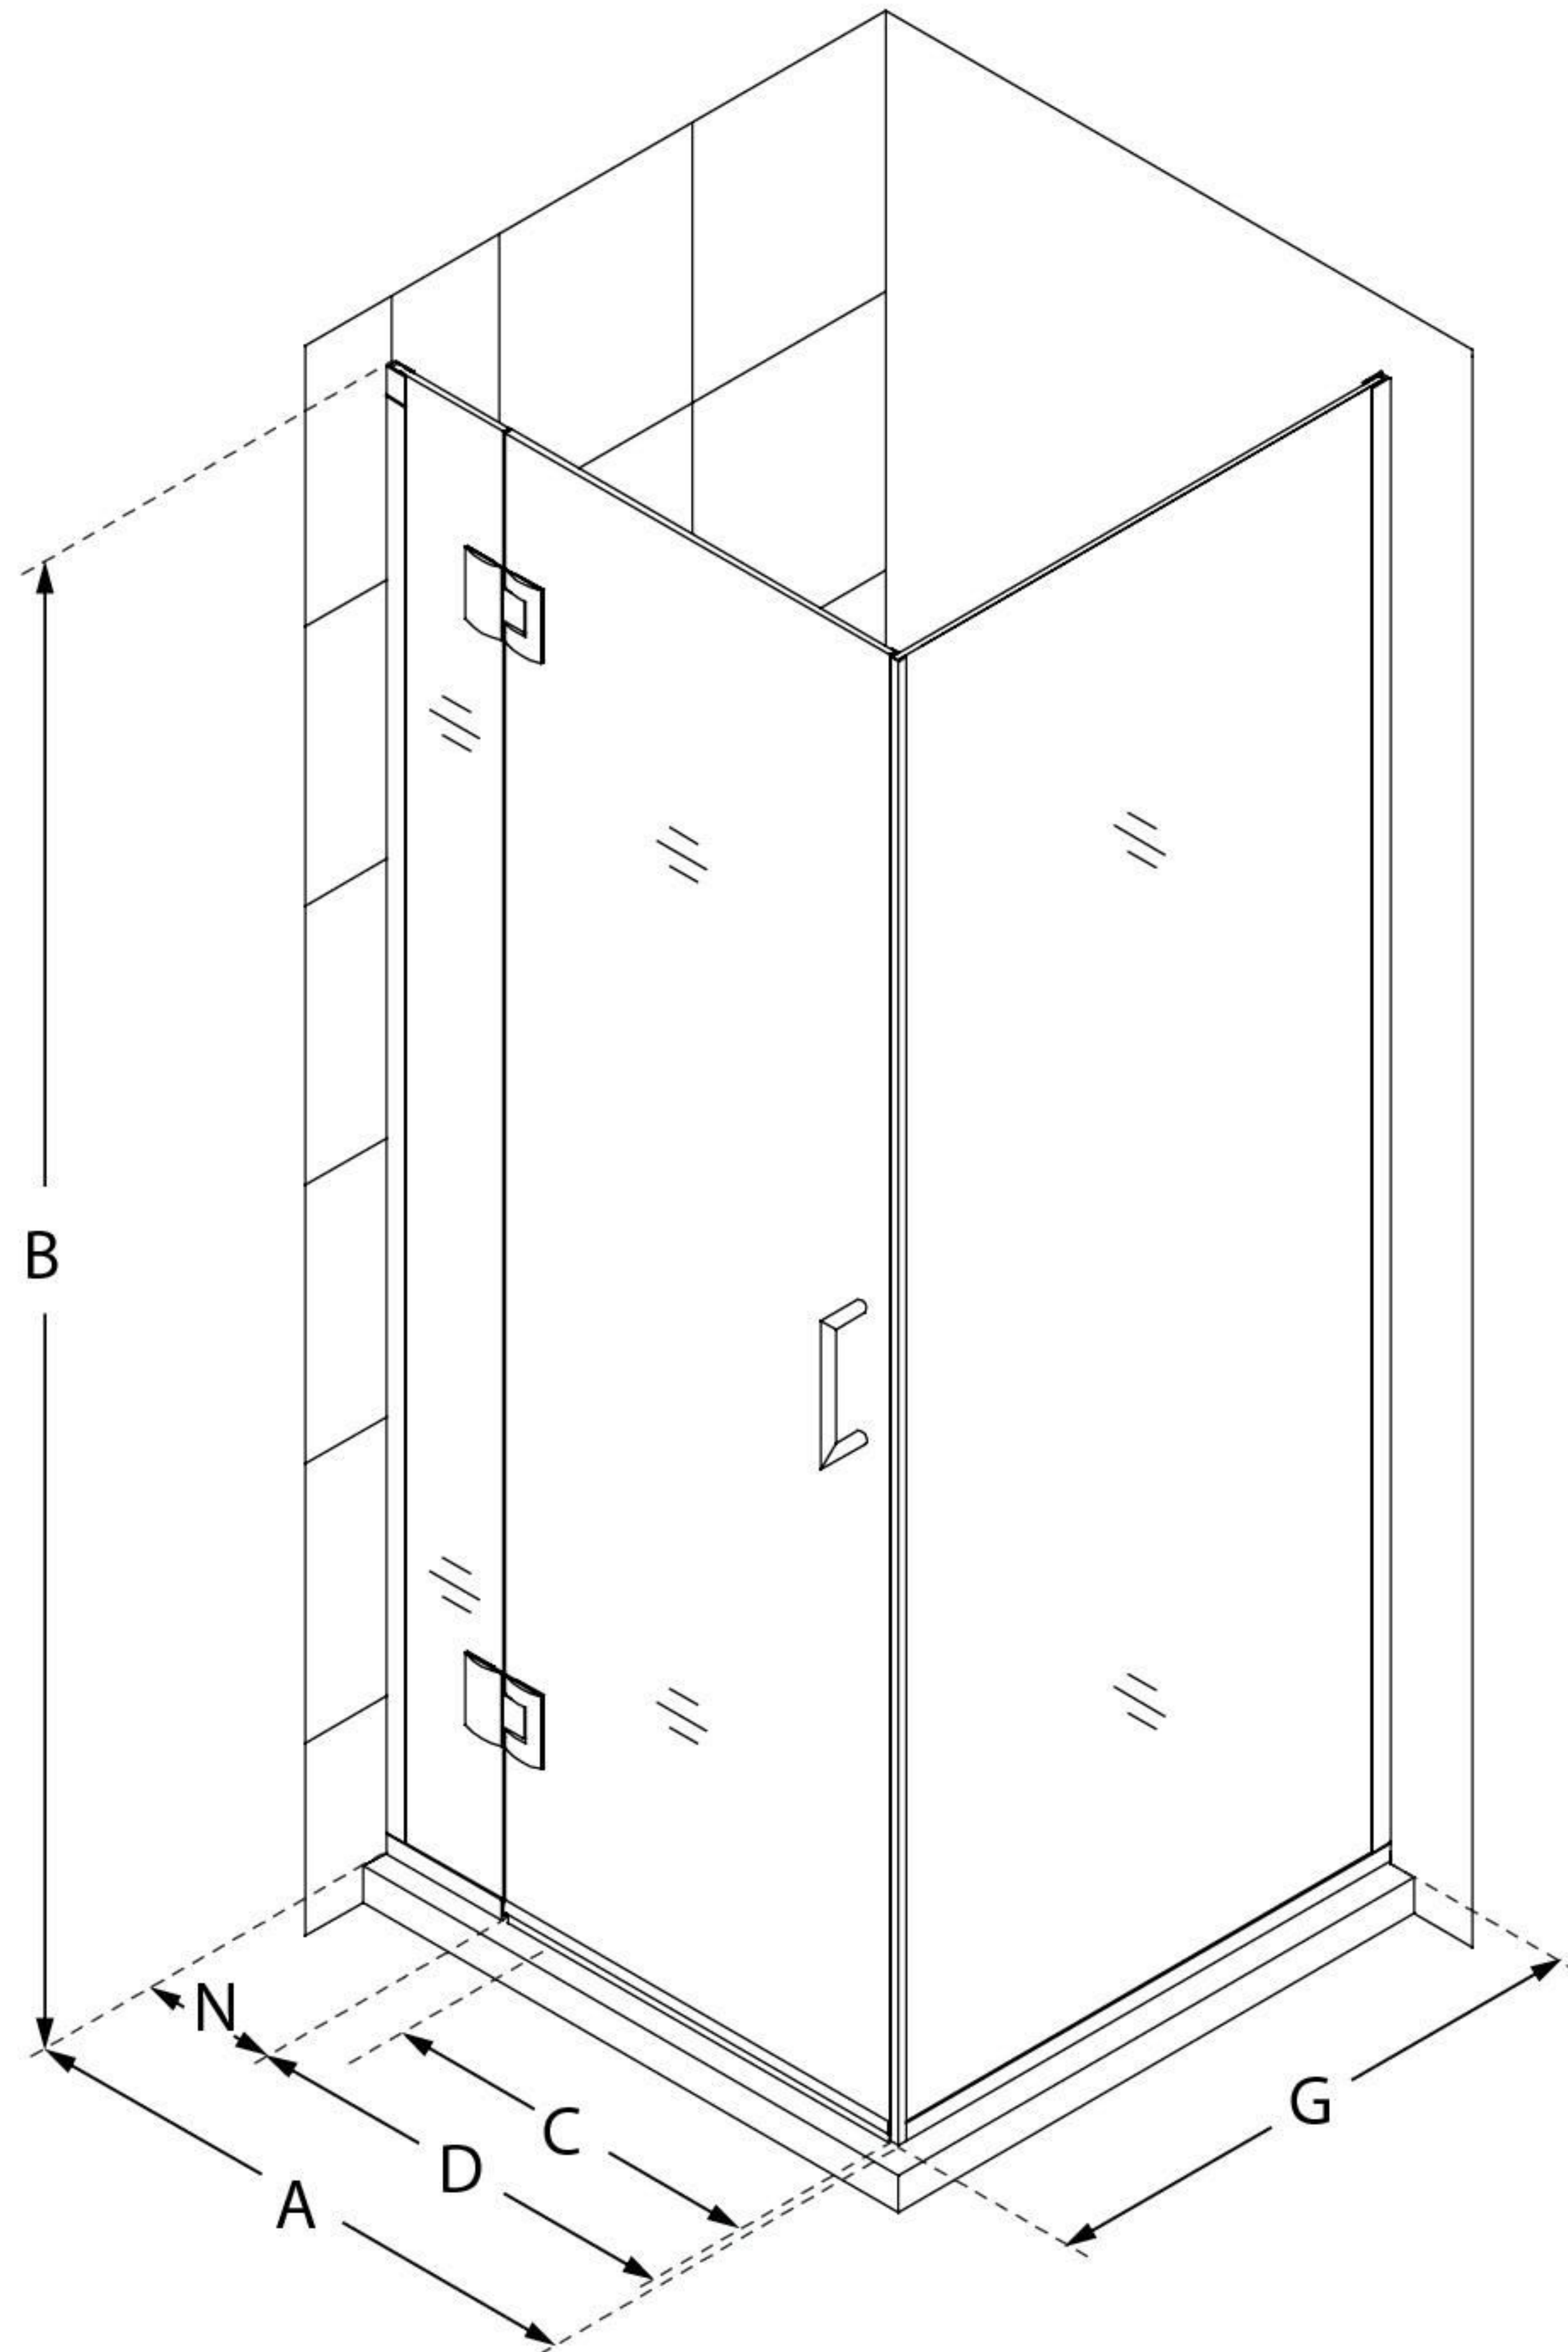

E12334

UNIDOOR-X

DreamLine Unidoor-X 29 3/8" W
x 34" D x 72" H Frameless Hinged
Shower Enclosure, Clear Glass

SWING DOOR

CONFIGURATION DIMENSIONS:

A: 29 3/8"

MODEL WIDTH

B: 72"

MODEL HEIGHT

C: 22"

ACCESS WIDTH

D: 23"

DOOR WIDTH

G: 34"

RETURN PANEL WIDTH

N: 6"

HINGE PANEL WIDTH

DreamLine reserves the right to update or modify the hardware or materials pictured without prior notice for the purpose of product improvement and customer satisfaction.