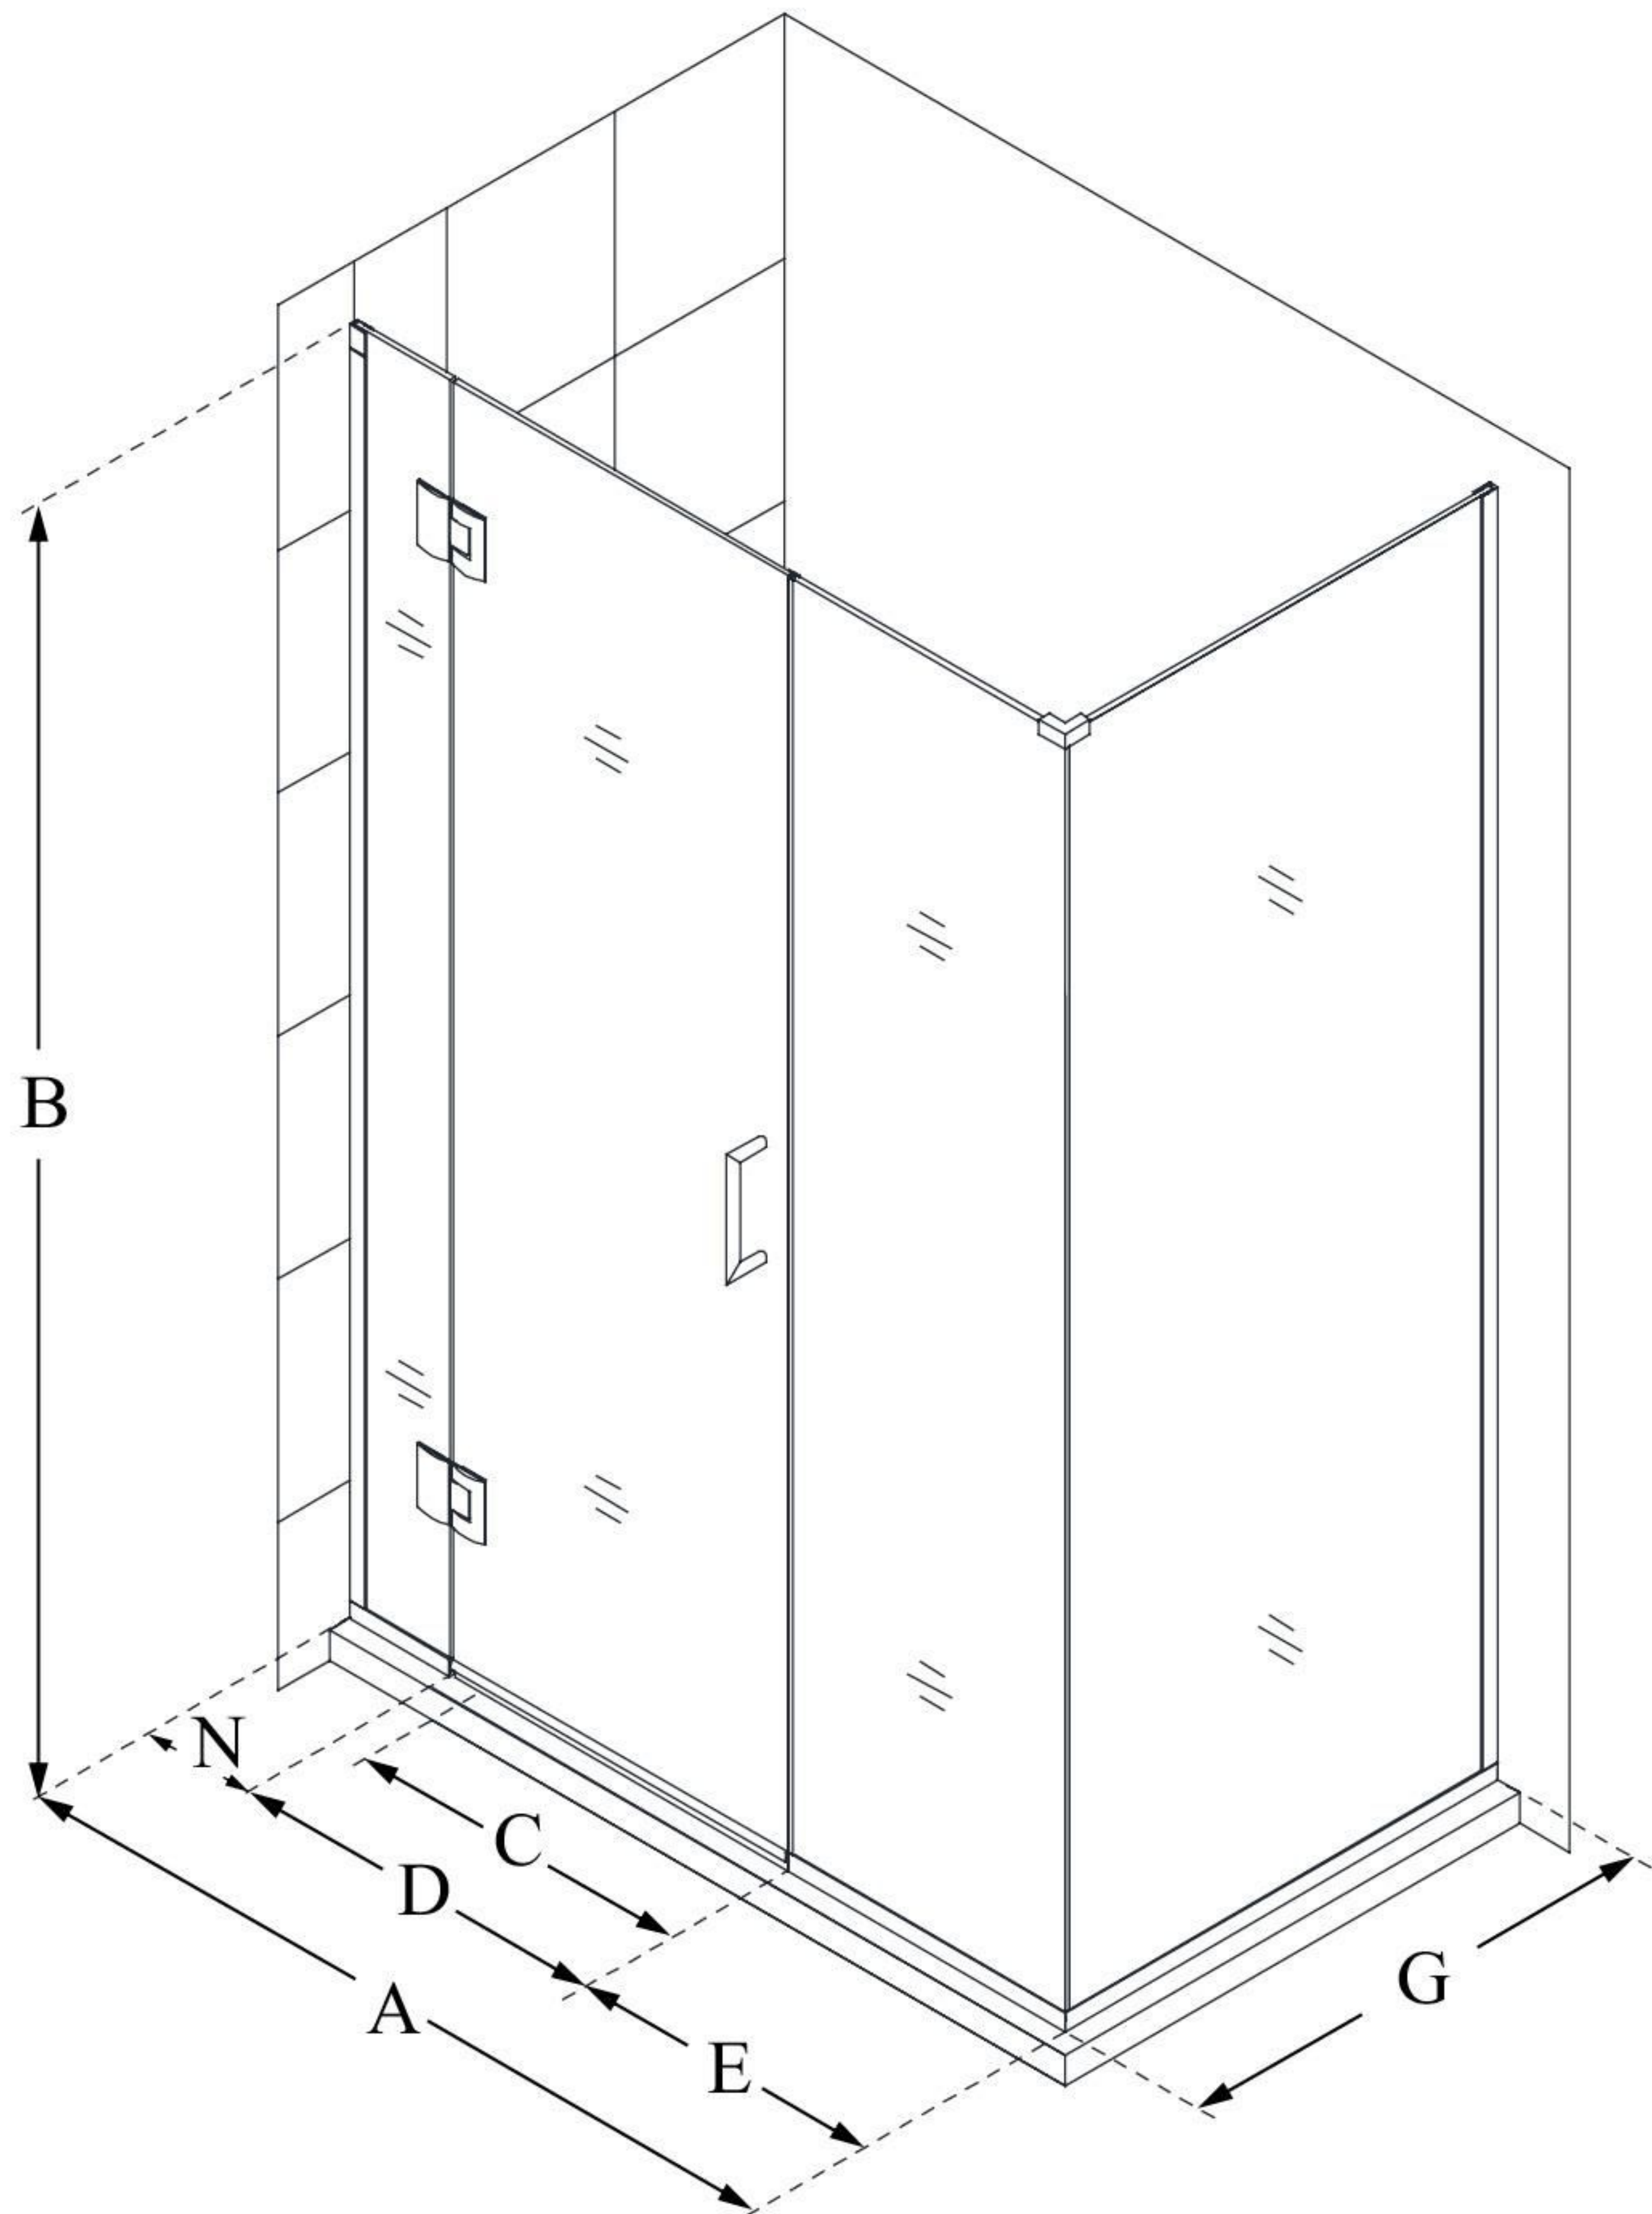

E12330534

UNIDOOR-X

DreamLine Unidoor-X 59 1/2" W
x 34 3/8" D x 72" H Frameless
Hinged Shower Enclosure, Clear
Glass

SWING DOOR

CONFIGURATION DIMENSIONS:

A: 59 1/2"

MODEL WIDTH

B: 72"

MODEL HEIGHT

C: 22"

ACCESS WIDTH

D: 23"

DOOR WIDTH

E: 30 1/2"

INLINE PANEL WIDTH

G: 34 3/8"

RETURN PANEL WIDTH

N: 6"

HINGE PANEL WIDTH

DreamLine reserves the right to update or modify the hardware or materials pictured without prior notice for the purpose of product improvement and customer satisfaction.