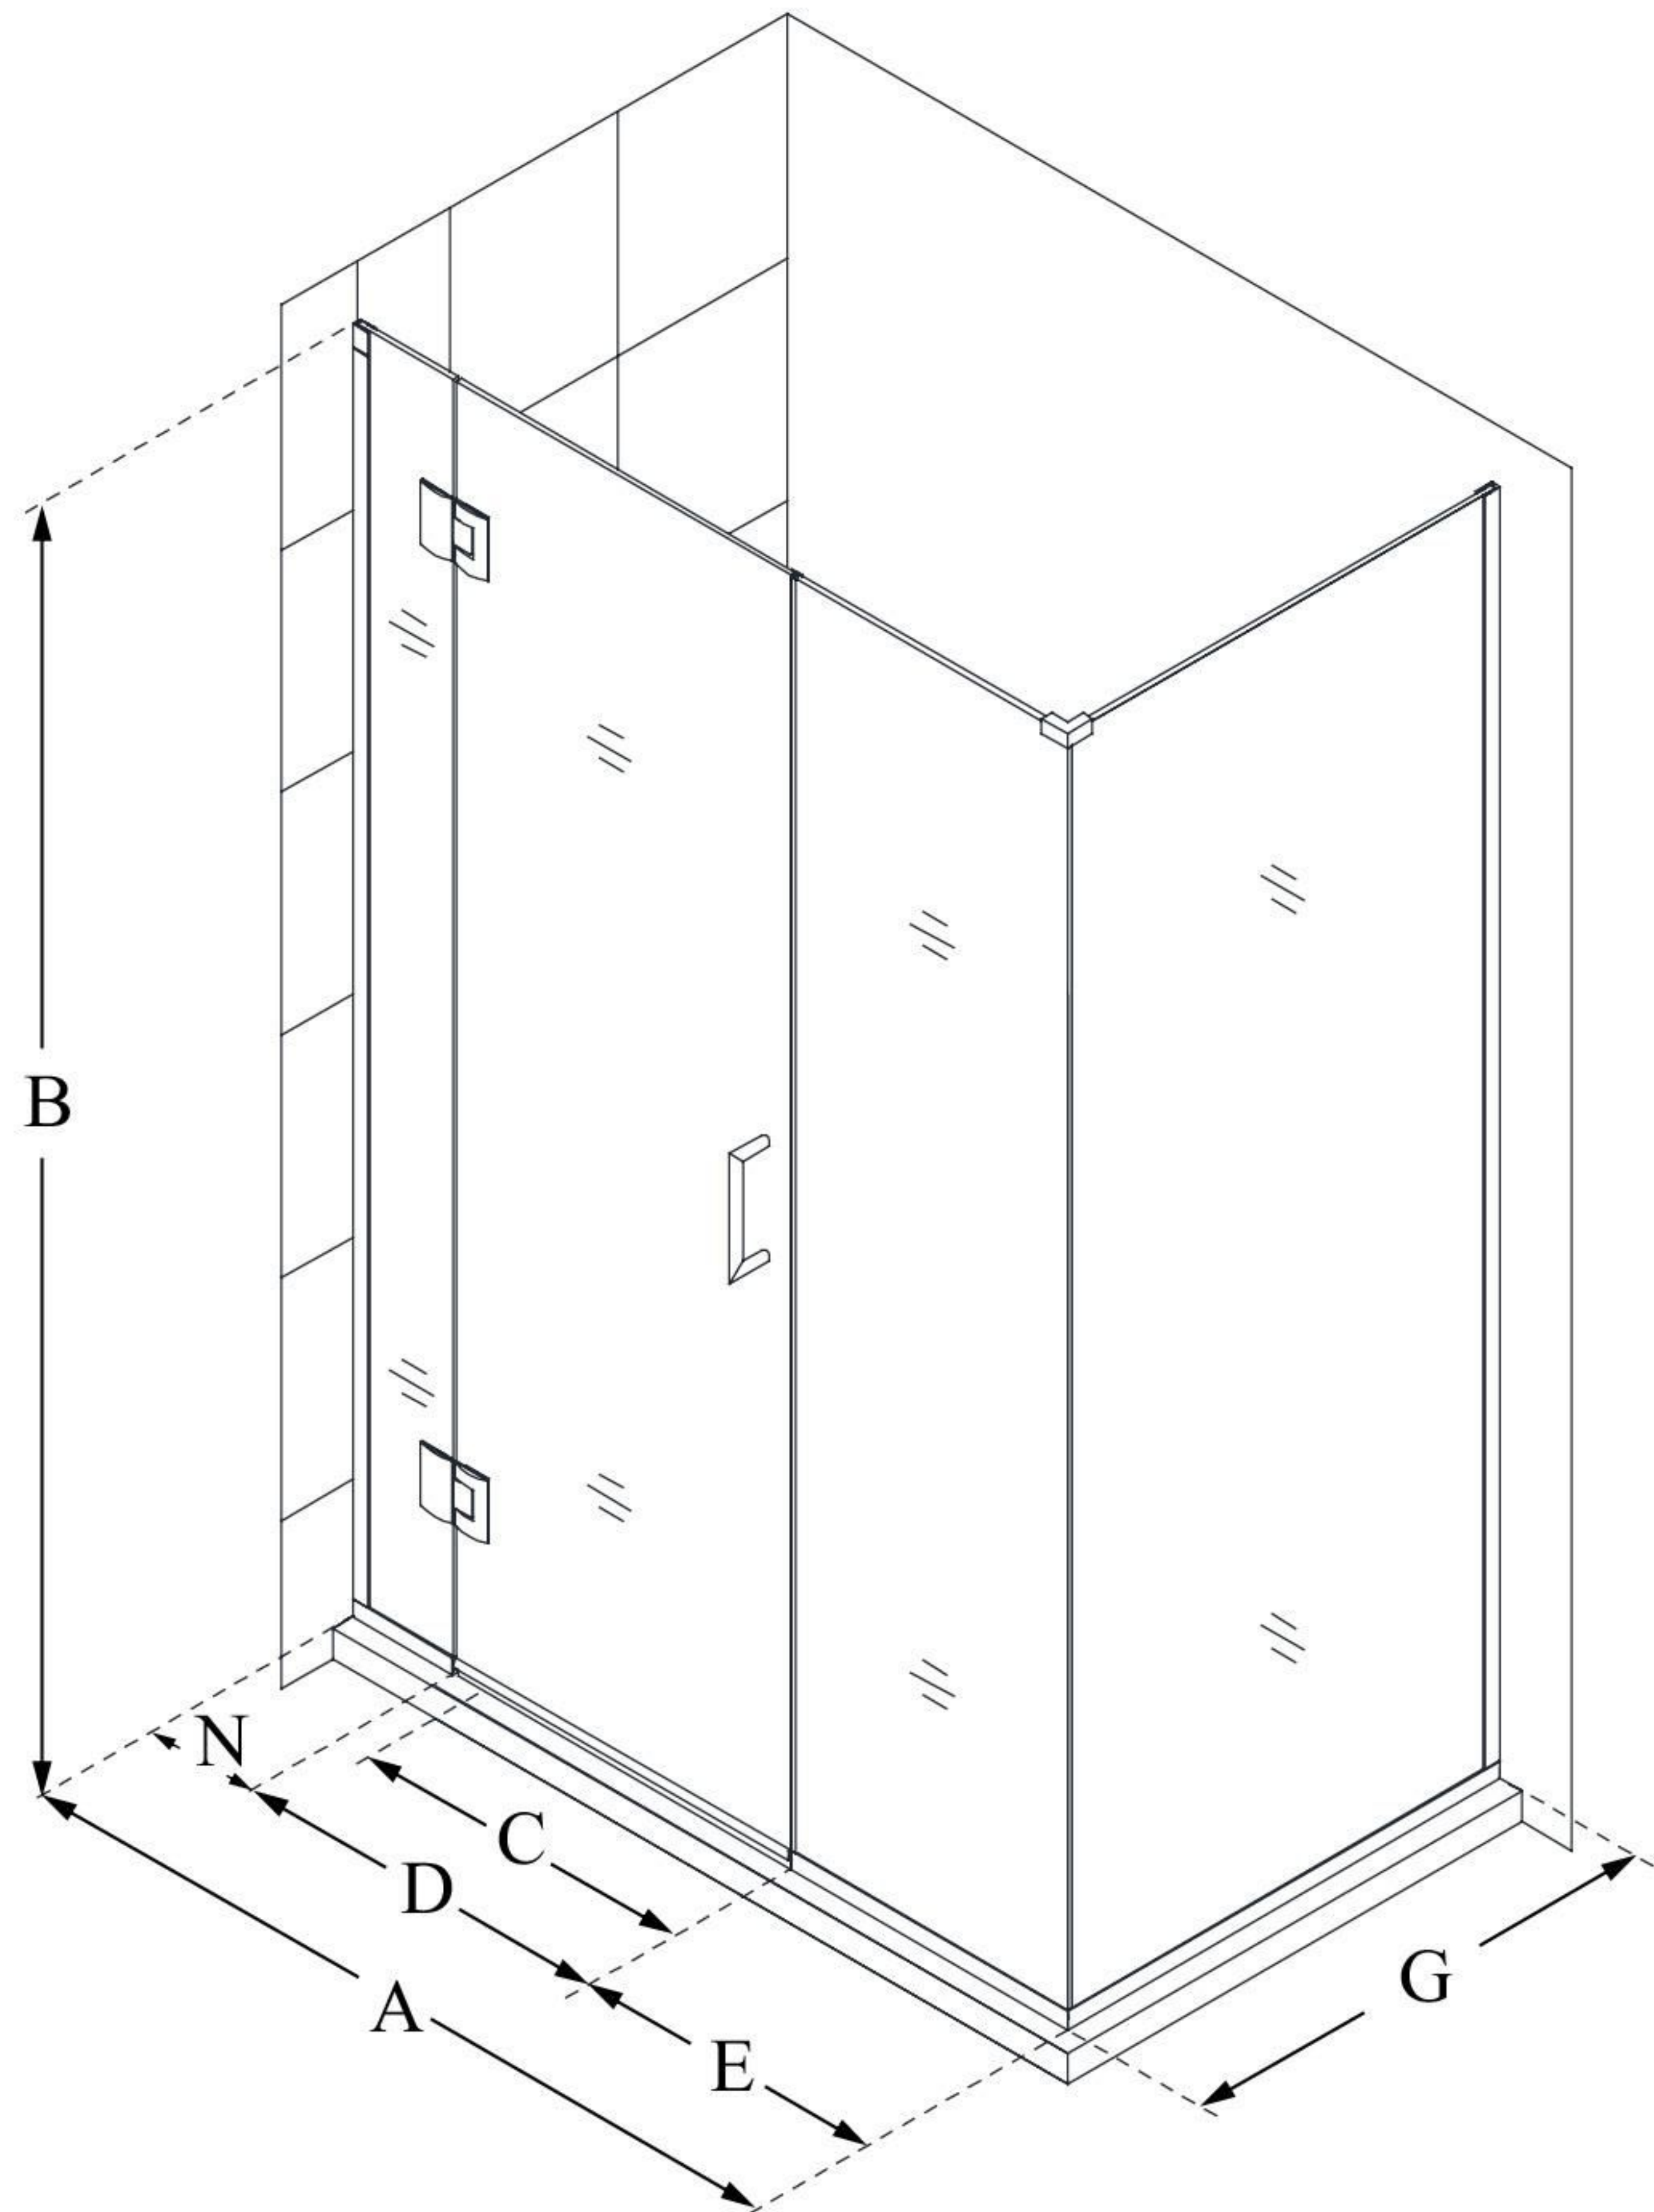

## UNIDOOR-X

DreamLine Unidoor-X 59 1/2" W  
x 30 3/8" D x 72" H Frameless  
Hinged Shower Enclosure, Clear  
Glass

**SWING DOOR**

### CONFIGURATION DIMENSIONS:

**A: 59 1/2"**

MODEL WIDTH

**B: 72"**

MODEL HEIGHT

**C: 22"**

ACCESS WIDTH

**D: 23"**

DOOR WIDTH

**E: 30 1/2"**

INLINE PANEL WIDTH

**G: 30 3/8"**

RETURN PANEL WIDTH

**N: 6"**

HINGE PANEL WIDTH

DreamLine reserves the right to update or modify the hardware or materials pictured without prior notice for the purpose of product improvement and customer satisfaction.