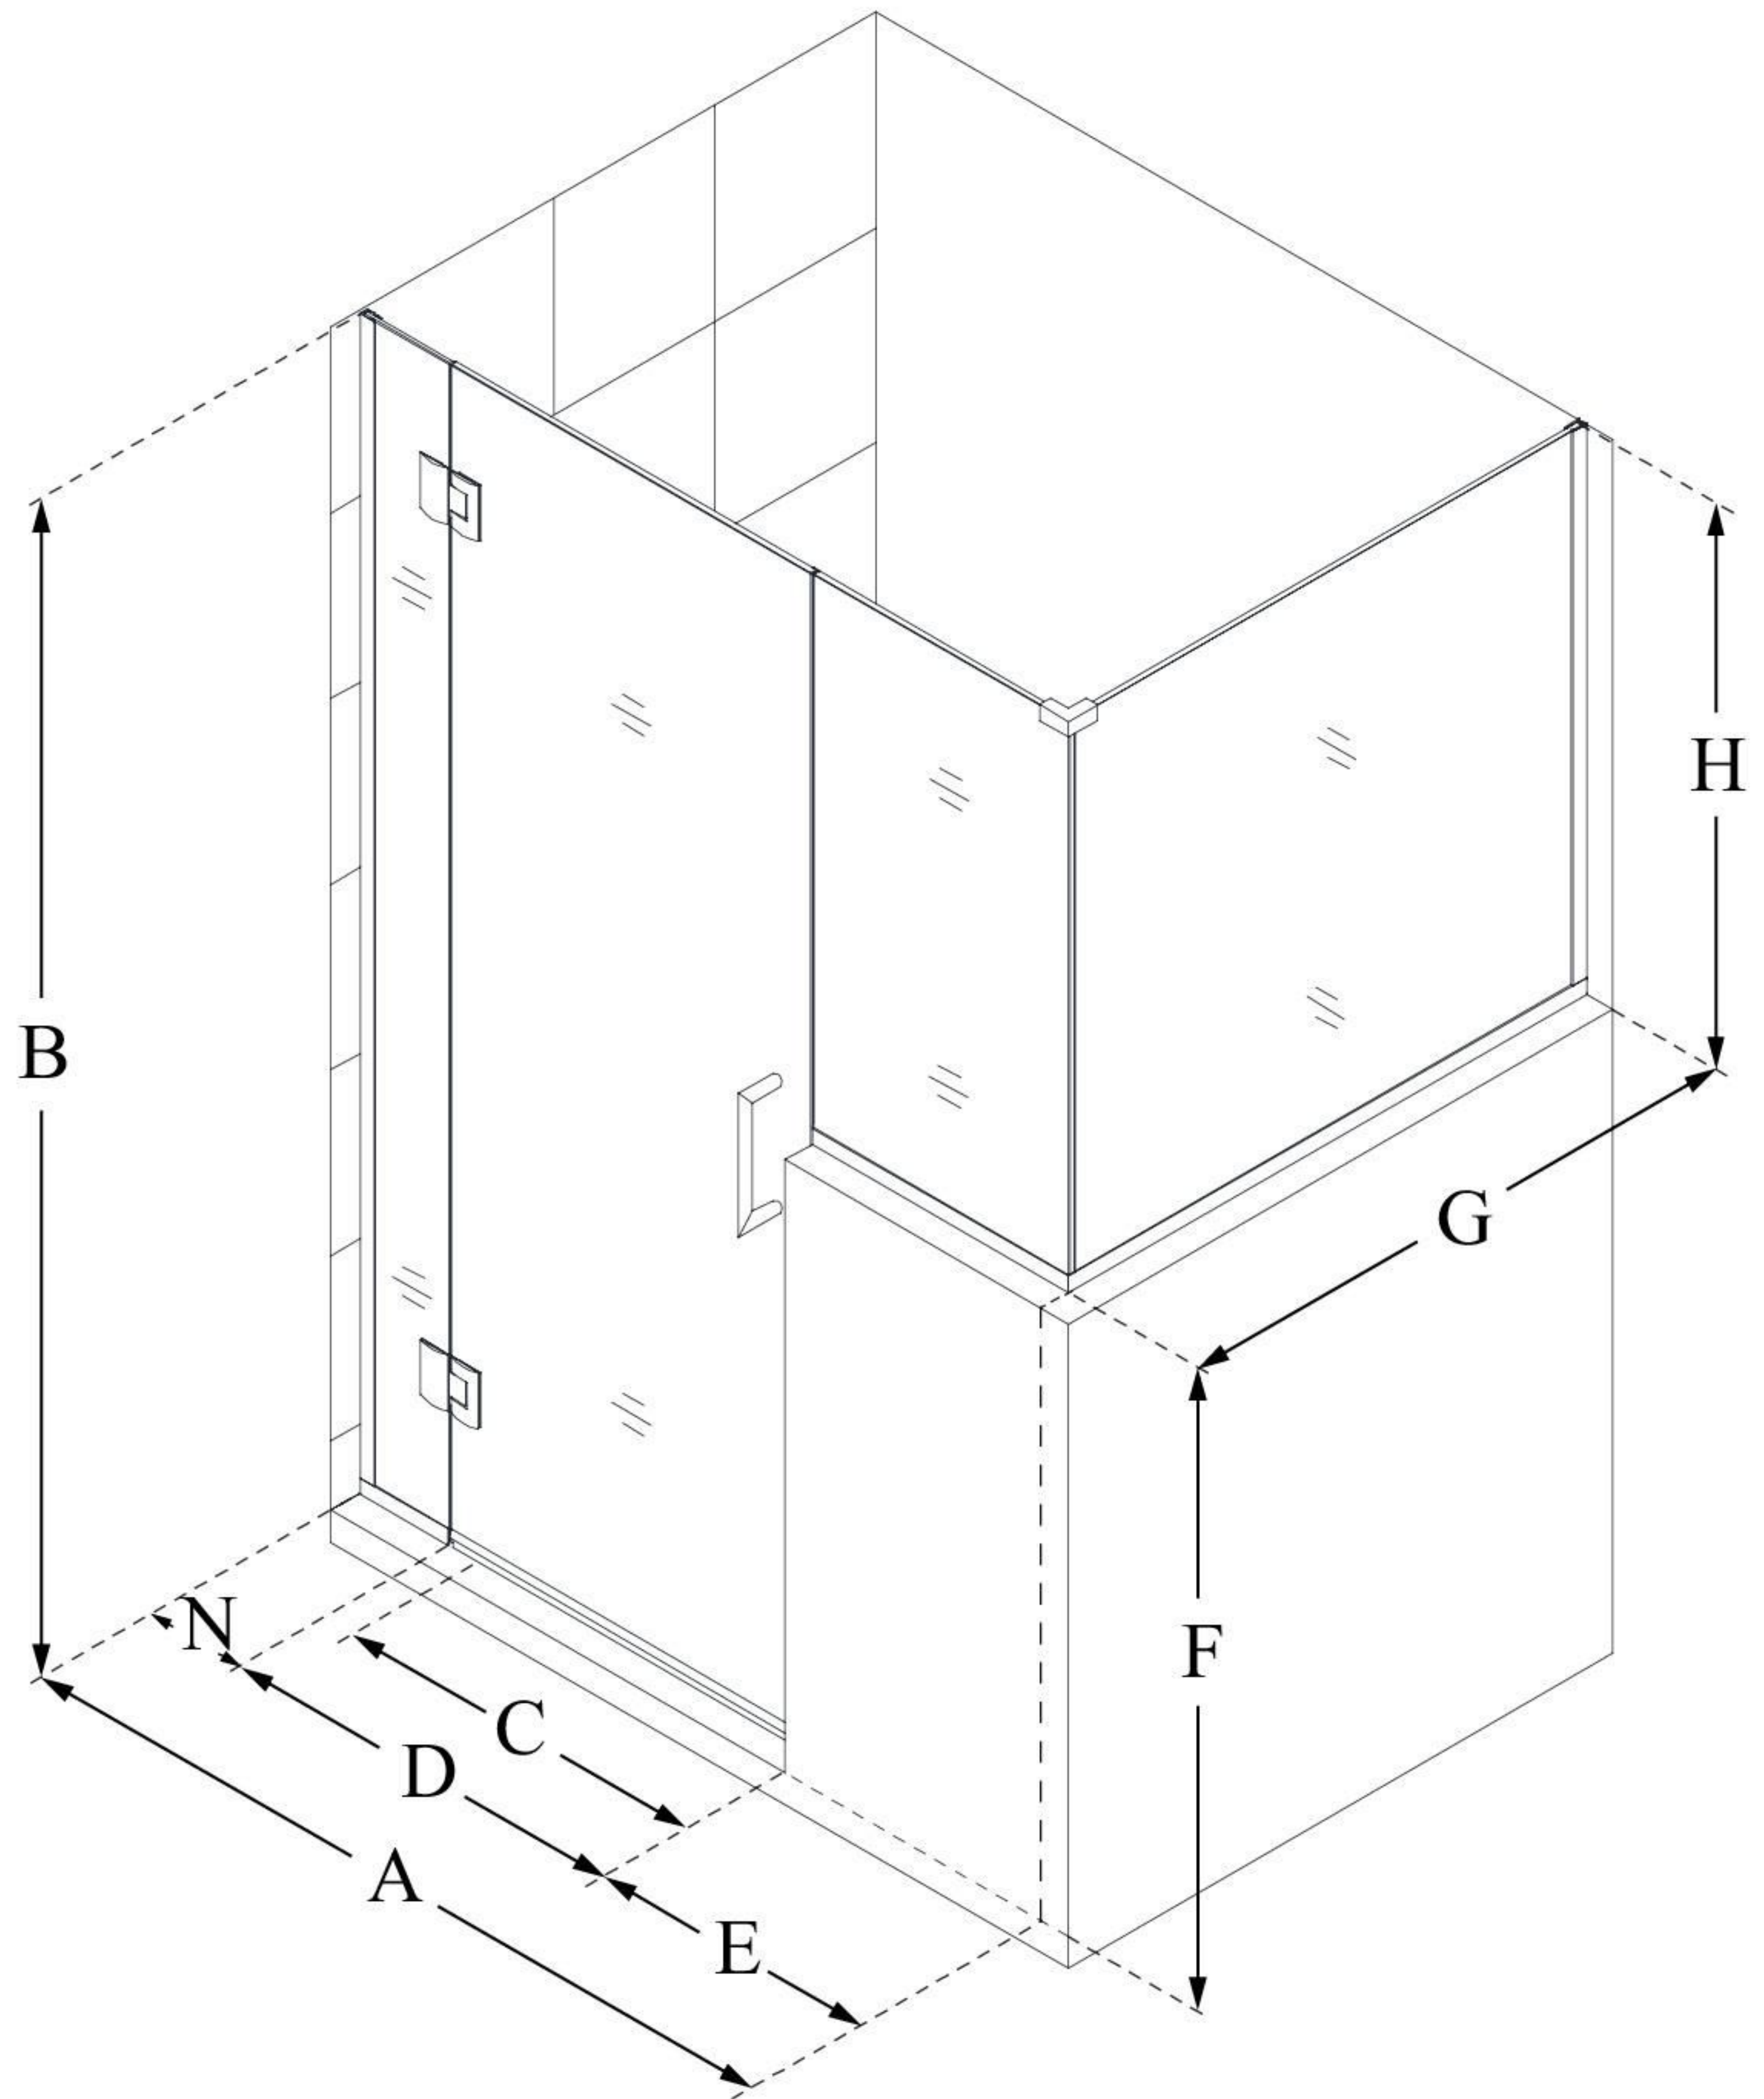

E123303636

UNIDOOR-X

DreamLine Unidoor-X 59" W x 36 3/8" D x 72" H Frameless Hinged Shower Enclosure, Clear Glass

SWING DOOR

CONFIGURATION DIMENSIONS:

A: 59"

MODEL WIDTH

B: 72"

MODEL HEIGHT

C: 22"

ACCESS WIDTH

D: 23"

DOOR WIDTH

E: 30"

INLINE BUTTRESS PANEL WIDTH

F: 36"

BUTTRESS WALL HEIGHT

G: 36 3/8"

RETURN PANEL WIDTH

H: 36"

BUTTRESS GLASS HEIGHT

N: 6"

HINGE PANEL WIDTH

DreamLine reserves the right to update or modify the hardware or materials pictured without prior notice for the purpose of product improvement and customer satisfaction.