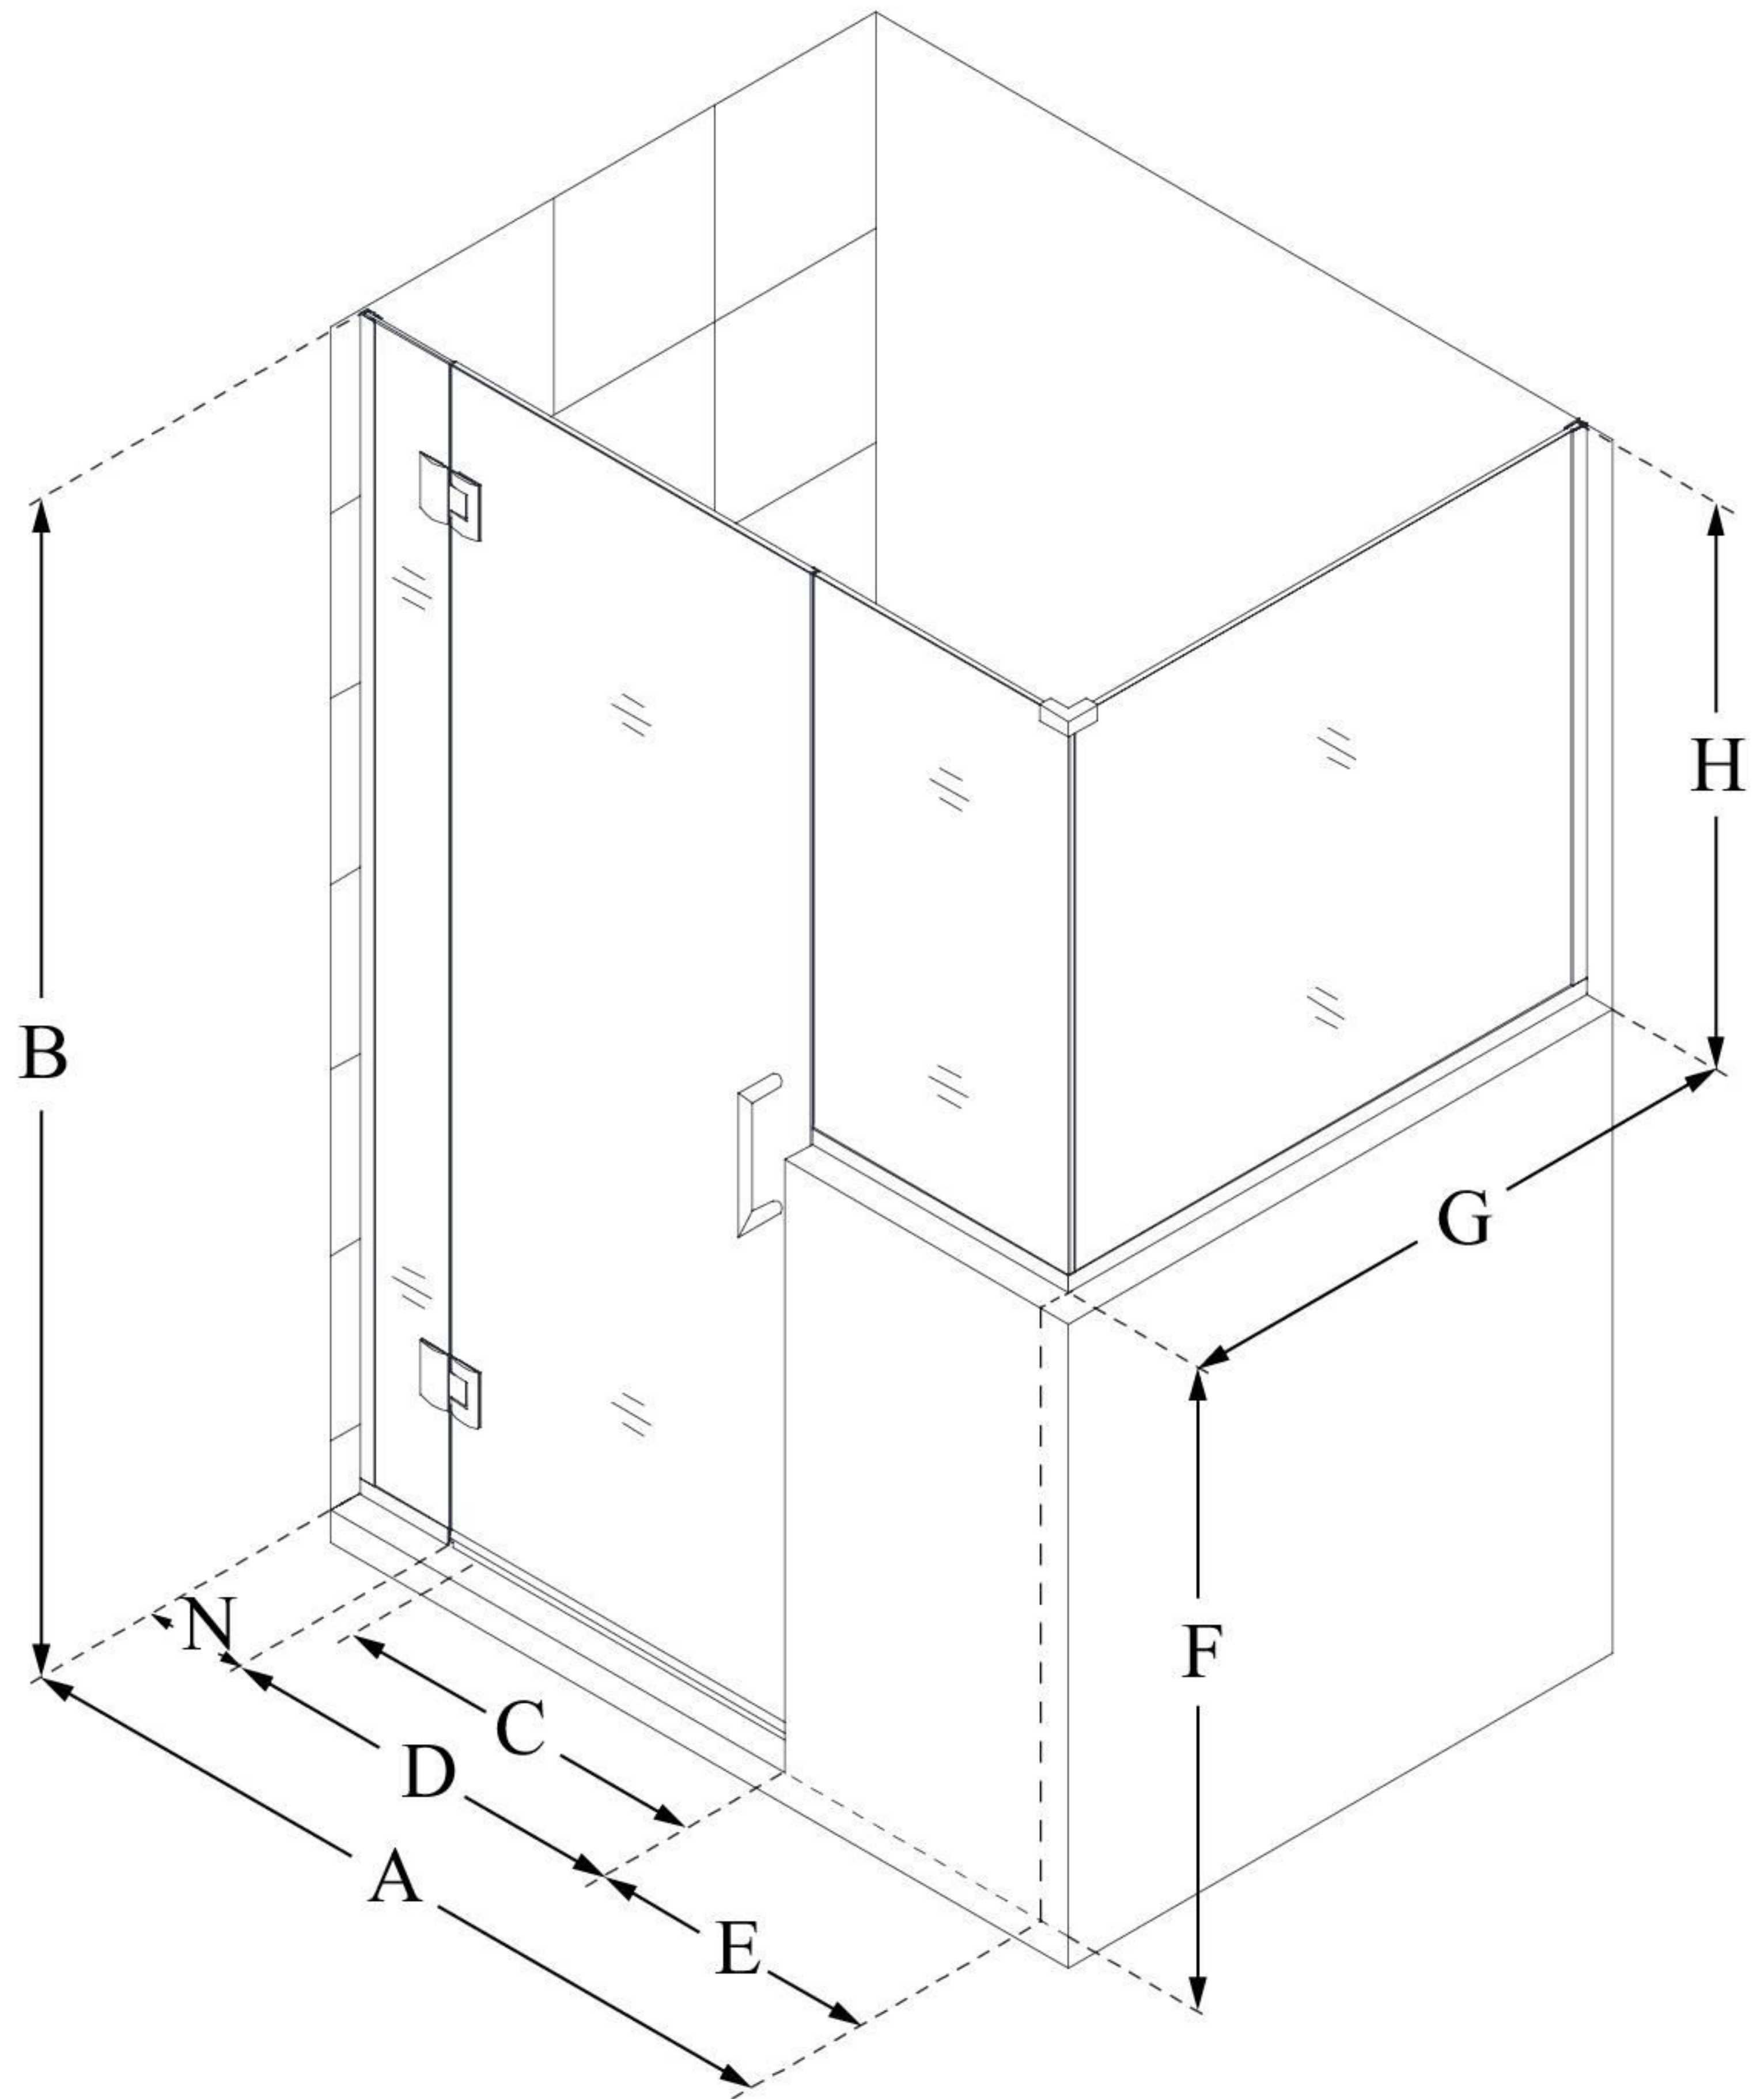

E123303436

UNIDOOR-X

DreamLine Unidoor-X 59" W x 36 3/8" D x 72" H Frameless Hinged Shower Enclosure, Clear Glass

SWING DOOR

CONFIGURATION DIMENSIONS:

A: 59"	MODEL WIDTH
B: 72"	MODEL HEIGHT
C: 22"	ACCESS WIDTH
D: 23"	DOOR WIDTH
E: 30"	INLINE BUTTRESS PANEL WIDTH
F: 38"	BUTTRESS WALL HEIGHT
G: 36 3/8"	RETURN PANEL WIDTH
H: 34"	BUTTRESS GLASS HEIGHT
N: 6"	HINGE PANEL WIDTH