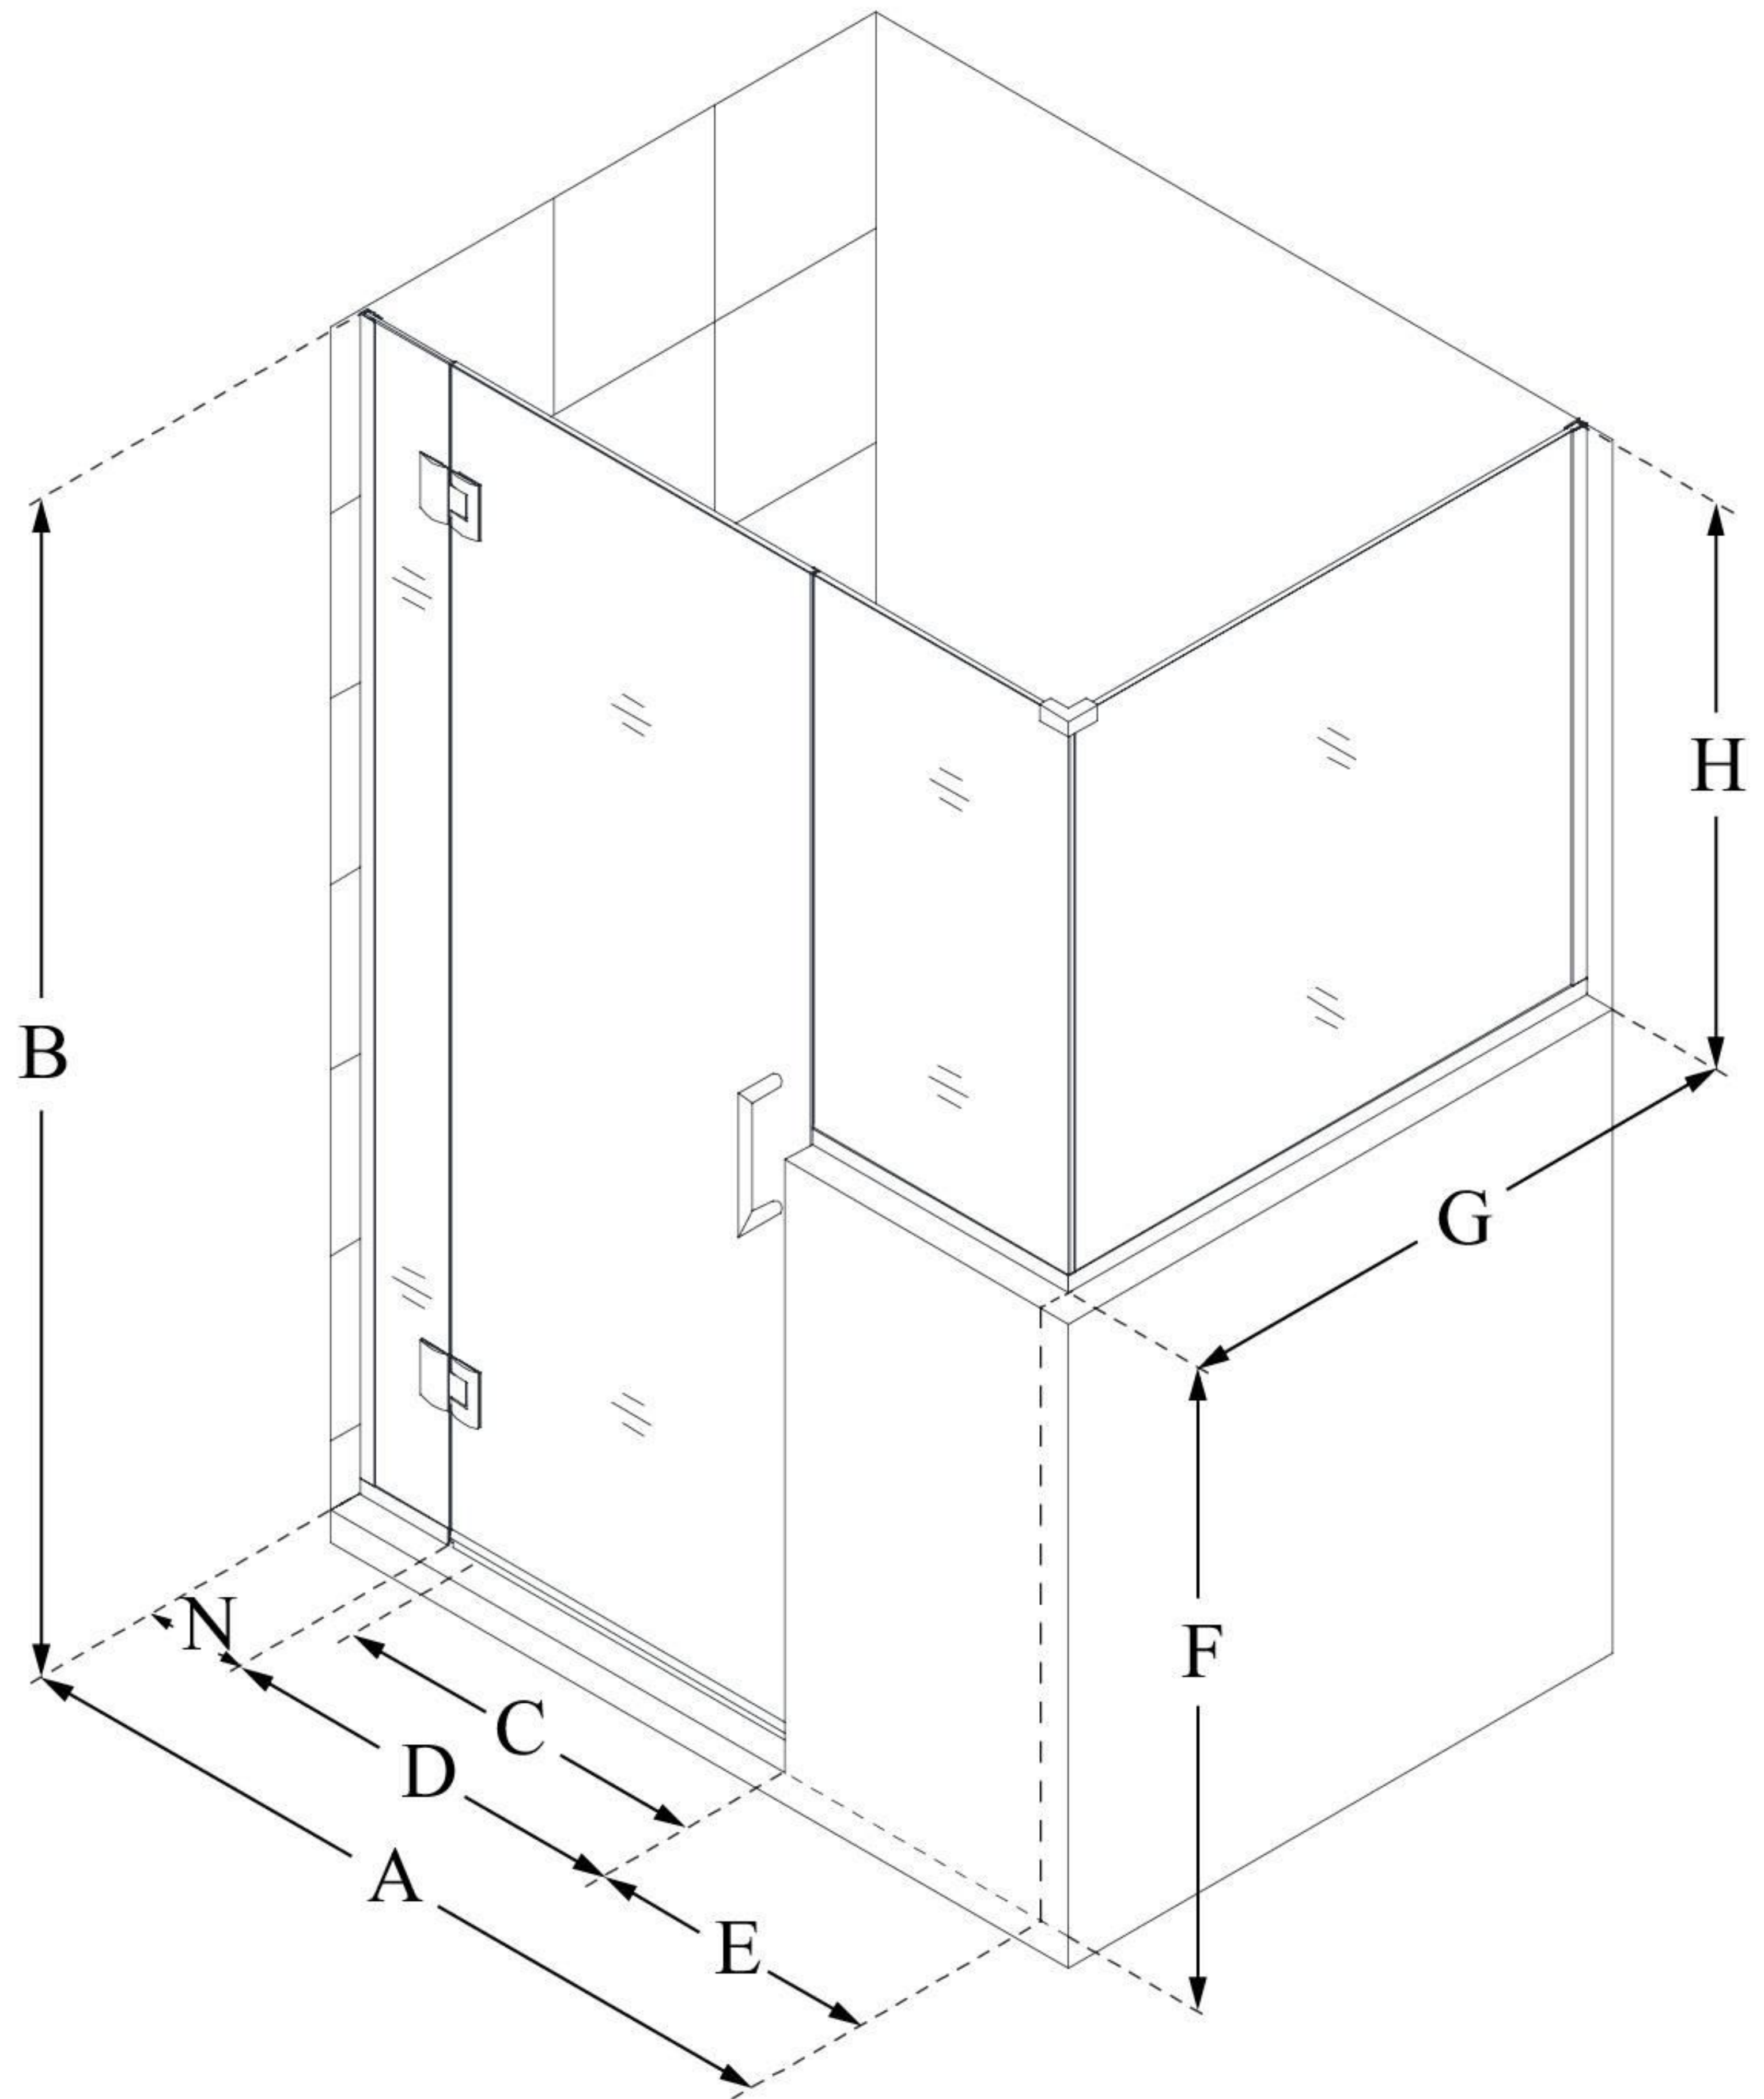

## UNIDOOR-X

DreamLine Unidoor-X 59" W x 30 3/8" D x 72" H Frameless Hinged Shower Enclosure, Clear Glass

**SWING DOOR**

### CONFIGURATION DIMENSIONS:

<b>A: 59"</b>	MODEL WIDTH
<b>B: 72"</b>	MODEL HEIGHT
<b>C: 22"</b>	ACCESS WIDTH
<b>D: 23"</b>	DOOR WIDTH
<b>E: 30"</b>	INLINE BUTTRESS PANEL WIDTH
<b>F: 38"</b>	BUTTRESS WALL HEIGHT
<b>G: 30 3/8"</b>	RETURN PANEL WIDTH
<b>H: 34"</b>	BUTTRESS GLASS HEIGHT
<b>N: 6"</b>	HINGE PANEL WIDTH