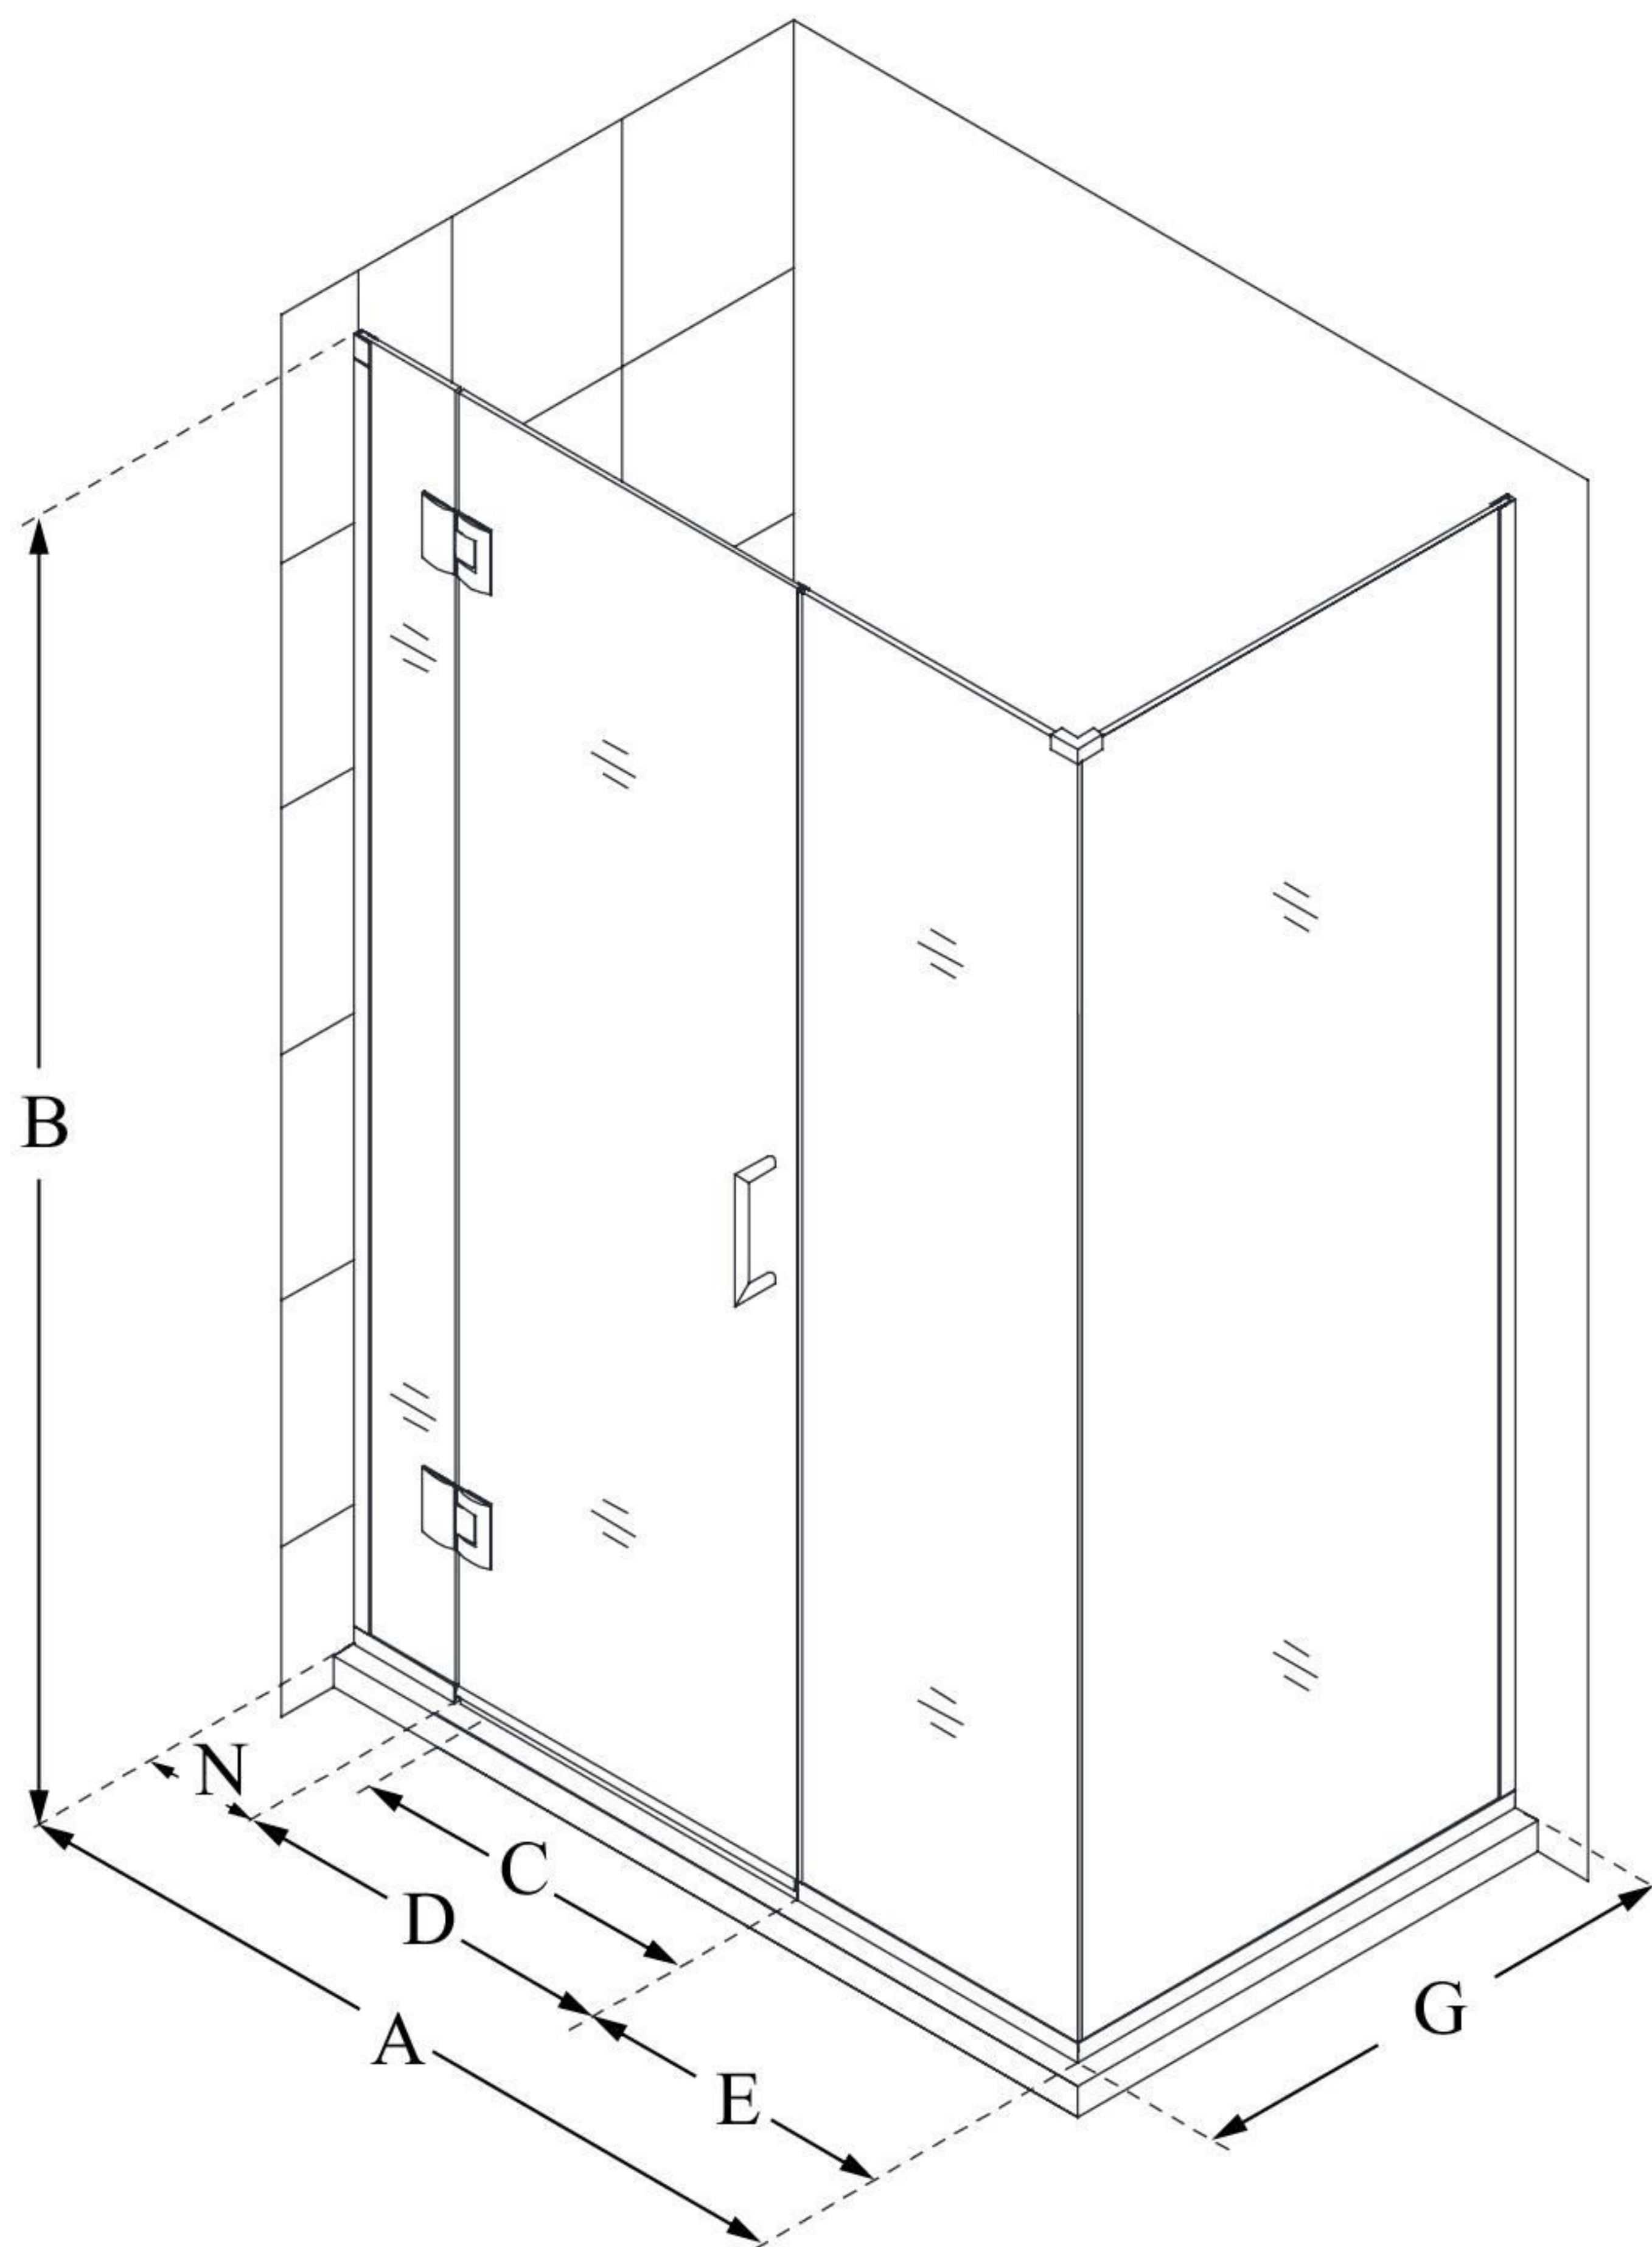

## UNIDOOR-X

DreamLine Unidoor-X 59" W x 34 3/8" D x 72" H Frameless Hinged Shower Enclosure, Clear Glass

**SWING DOOR**

### CONFIGURATION DIMENSIONS:

**A: 59"**

MODEL WIDTH

**B: 72"**

MODEL HEIGHT

**C: 22"**

ACCESS WIDTH

**D: 23"**

DOOR WIDTH

**E: 30"**

INLINE PANEL WIDTH

**G: 34 3/8"**

RETURN PANEL WIDTH

**N: 6"**

HINGE PANEL WIDTH

DreamLine reserves the right to update or modify the hardware or materials pictured without prior notice for the purpose of product improvement and customer satisfaction.