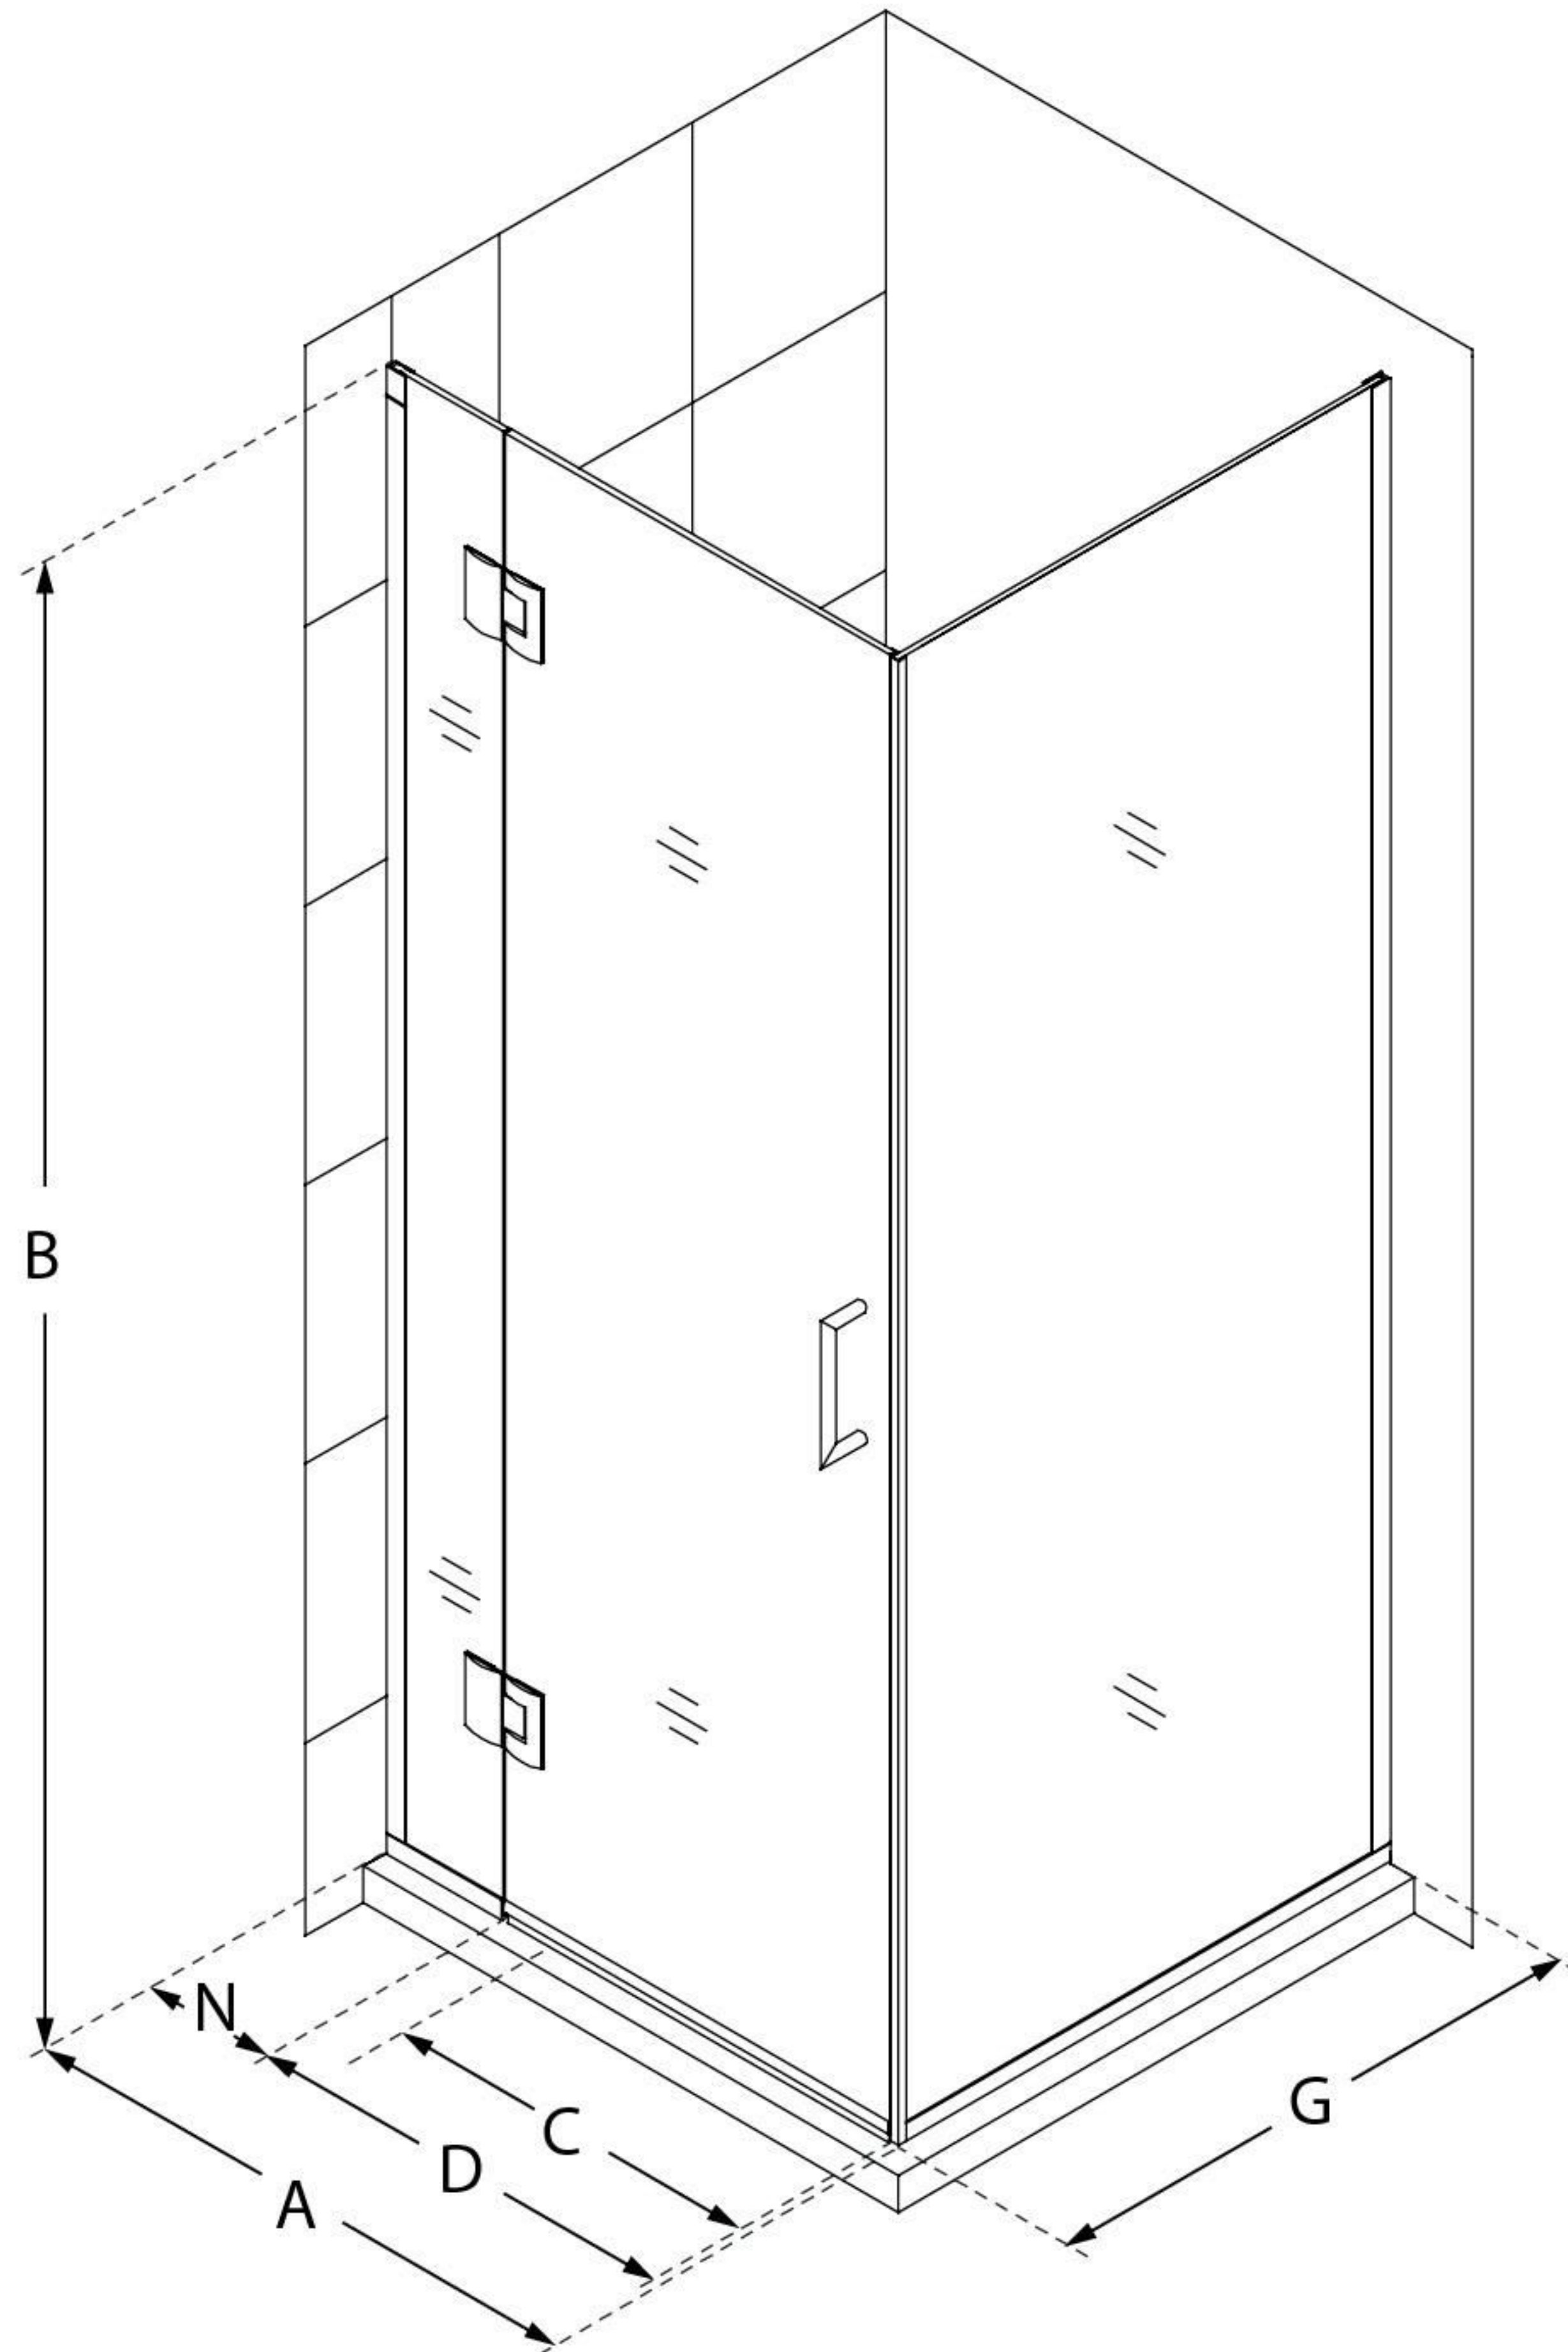

E12330

UNIDOOR-X

DreamLine Unidoor-X 29 3/8" W
x 30" D x 72" H Frameless Hinged
Shower Enclosure, Clear Glass

SWING DOOR

CONFIGURATION DIMENSIONS:

A: 29 3/8"

MODEL WIDTH

B: 72"

MODEL HEIGHT

C: 22"

ACCESS WIDTH

D: 23"

DOOR WIDTH

G: 30"

RETURN PANEL WIDTH

N: 6"

HINGE PANEL WIDTH

DreamLine reserves the right to update or modify the hardware or materials pictured without prior notice for the purpose of product improvement and customer satisfaction.