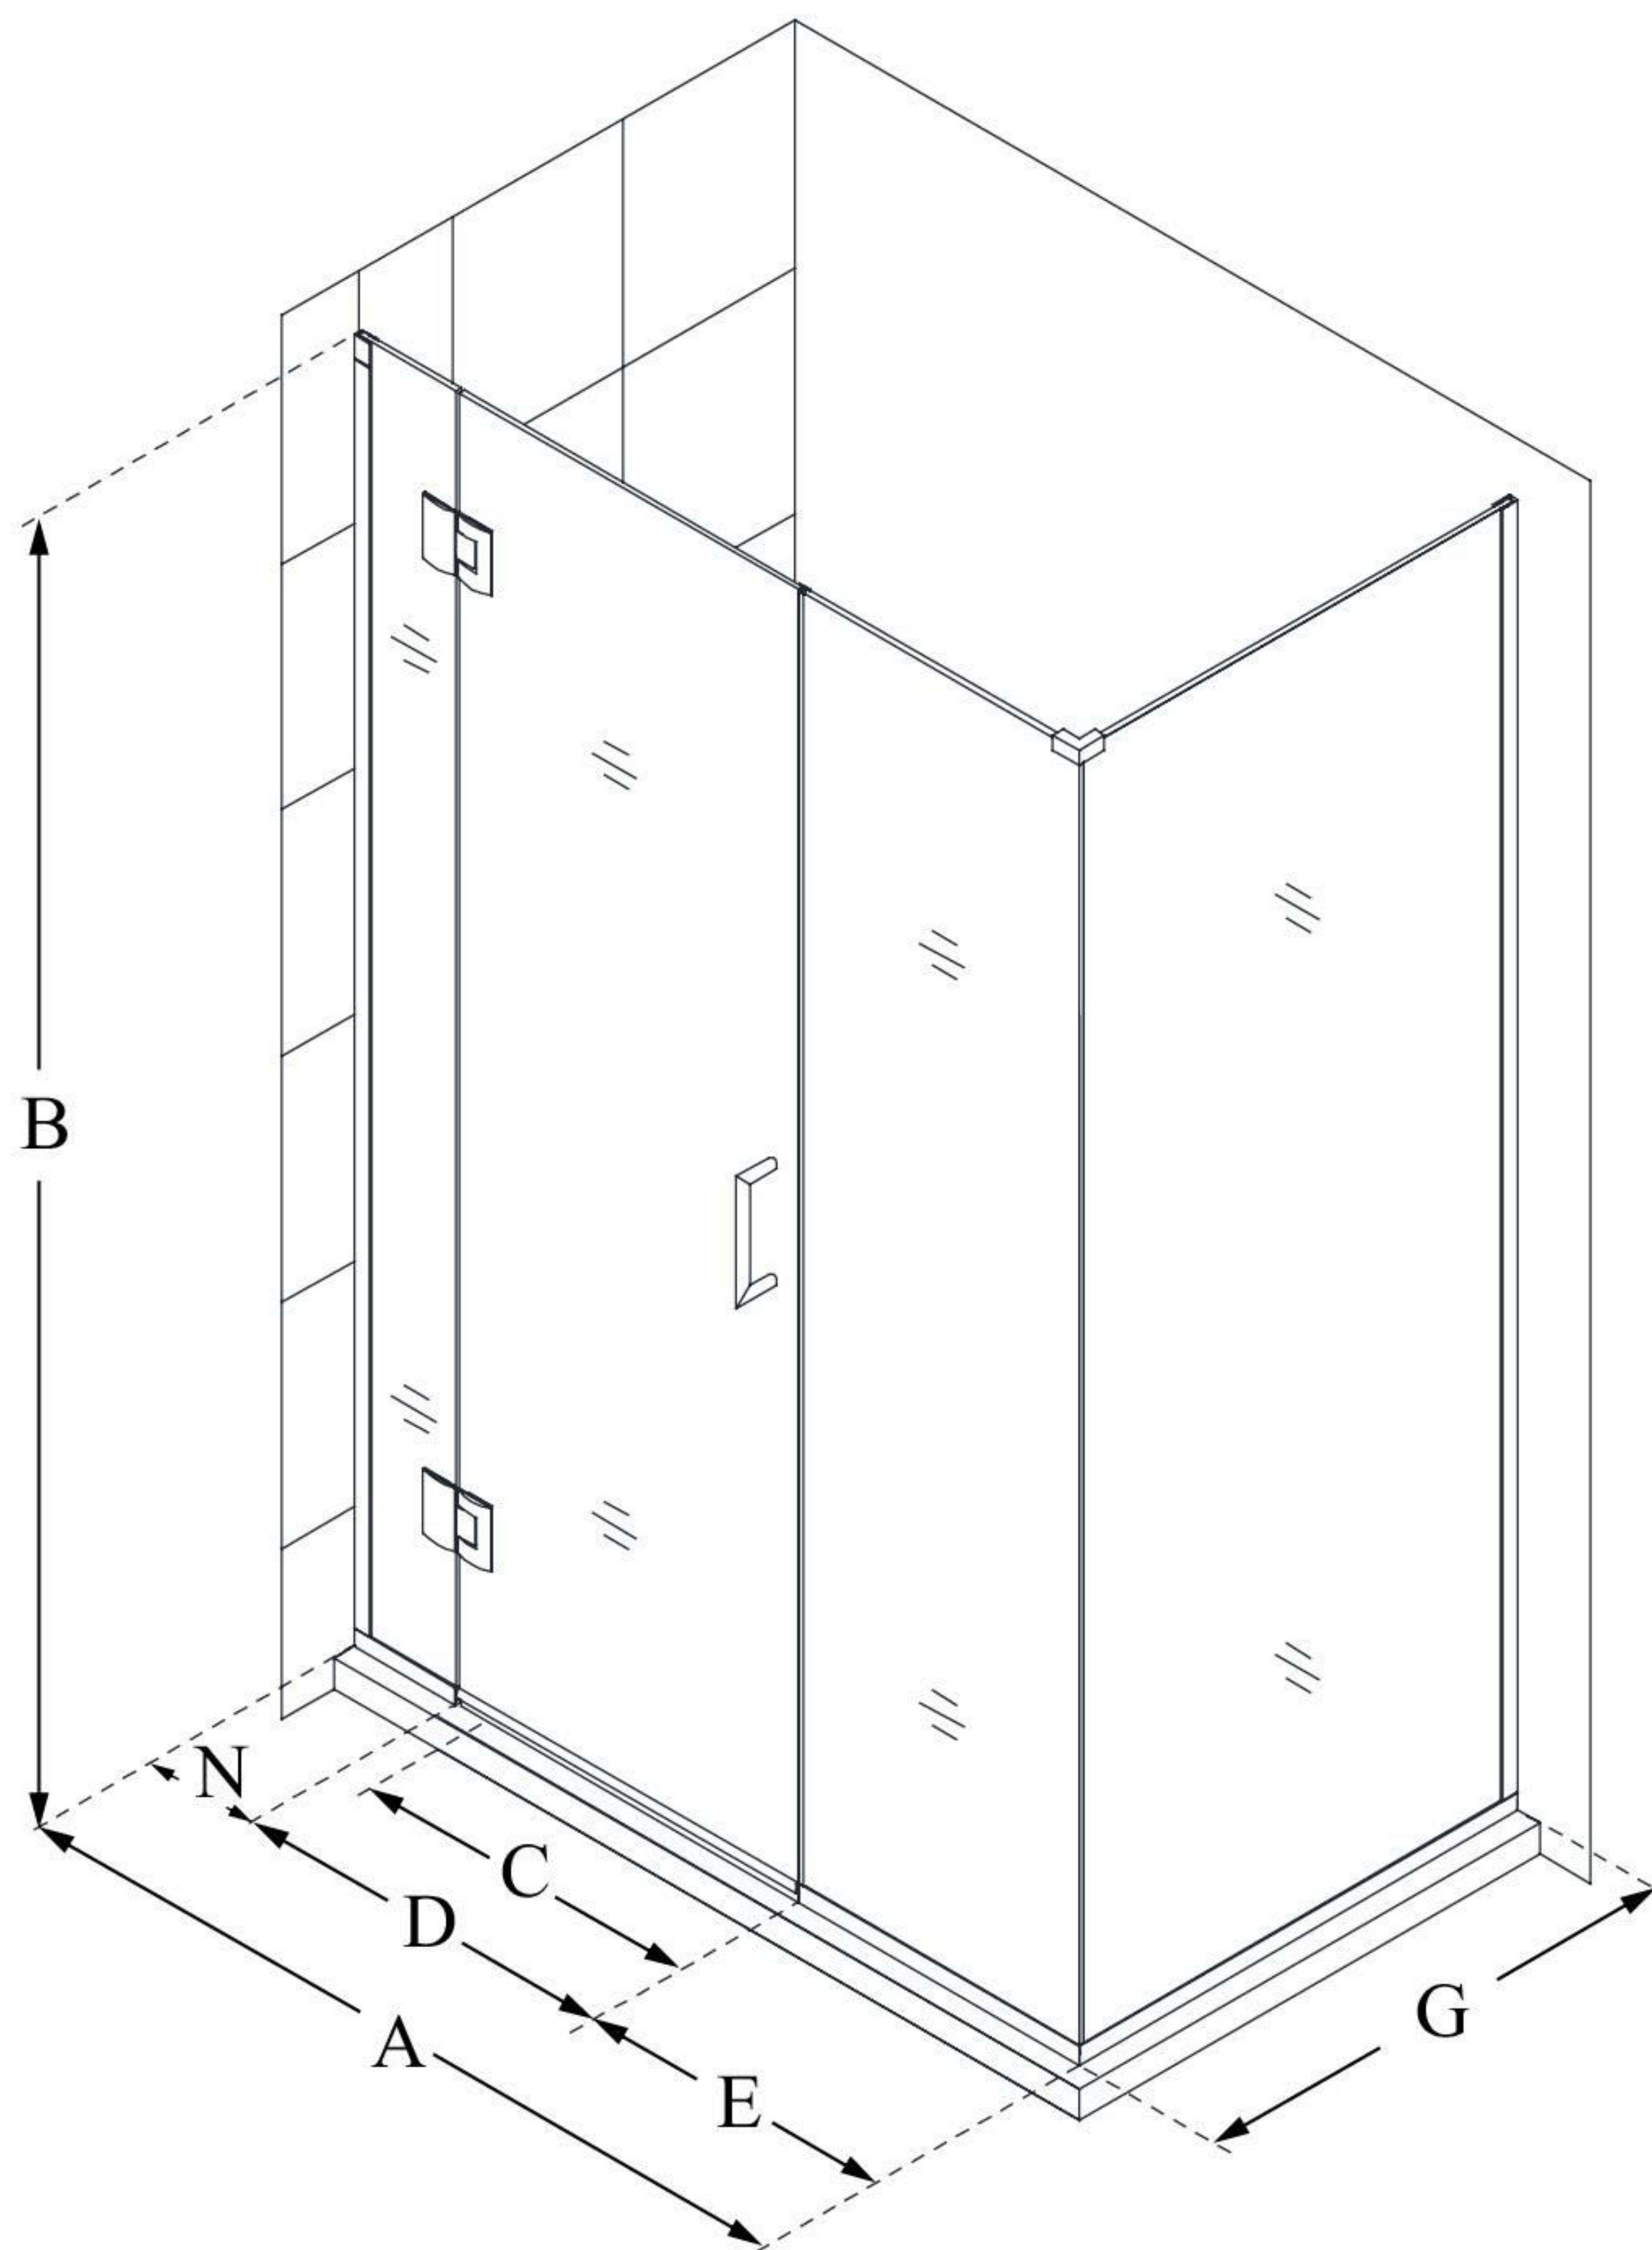

E12322534

UNIDOOR-X

DreamLine Unidoor-X 51 1/2" W
x 34 3/8" D x 72" H Frameless
Hinged Shower Enclosure, Clear
Glass

SWING DOOR

CONFIGURATION DIMENSIONS:

A: 51 1/2"

MODEL WIDTH

B: 72"

MODEL HEIGHT

C: 22"

ACCESS WIDTH

D: 23"

DOOR WIDTH

E: 22 1/2"

INLINE PANEL WIDTH

G: 34 3/8"

RETURN PANEL WIDTH

N: 6"

HINGE PANEL WIDTH

DreamLine reserves the right to update or modify the hardware or materials pictured without prior notice for the purpose of product improvement and customer satisfaction.