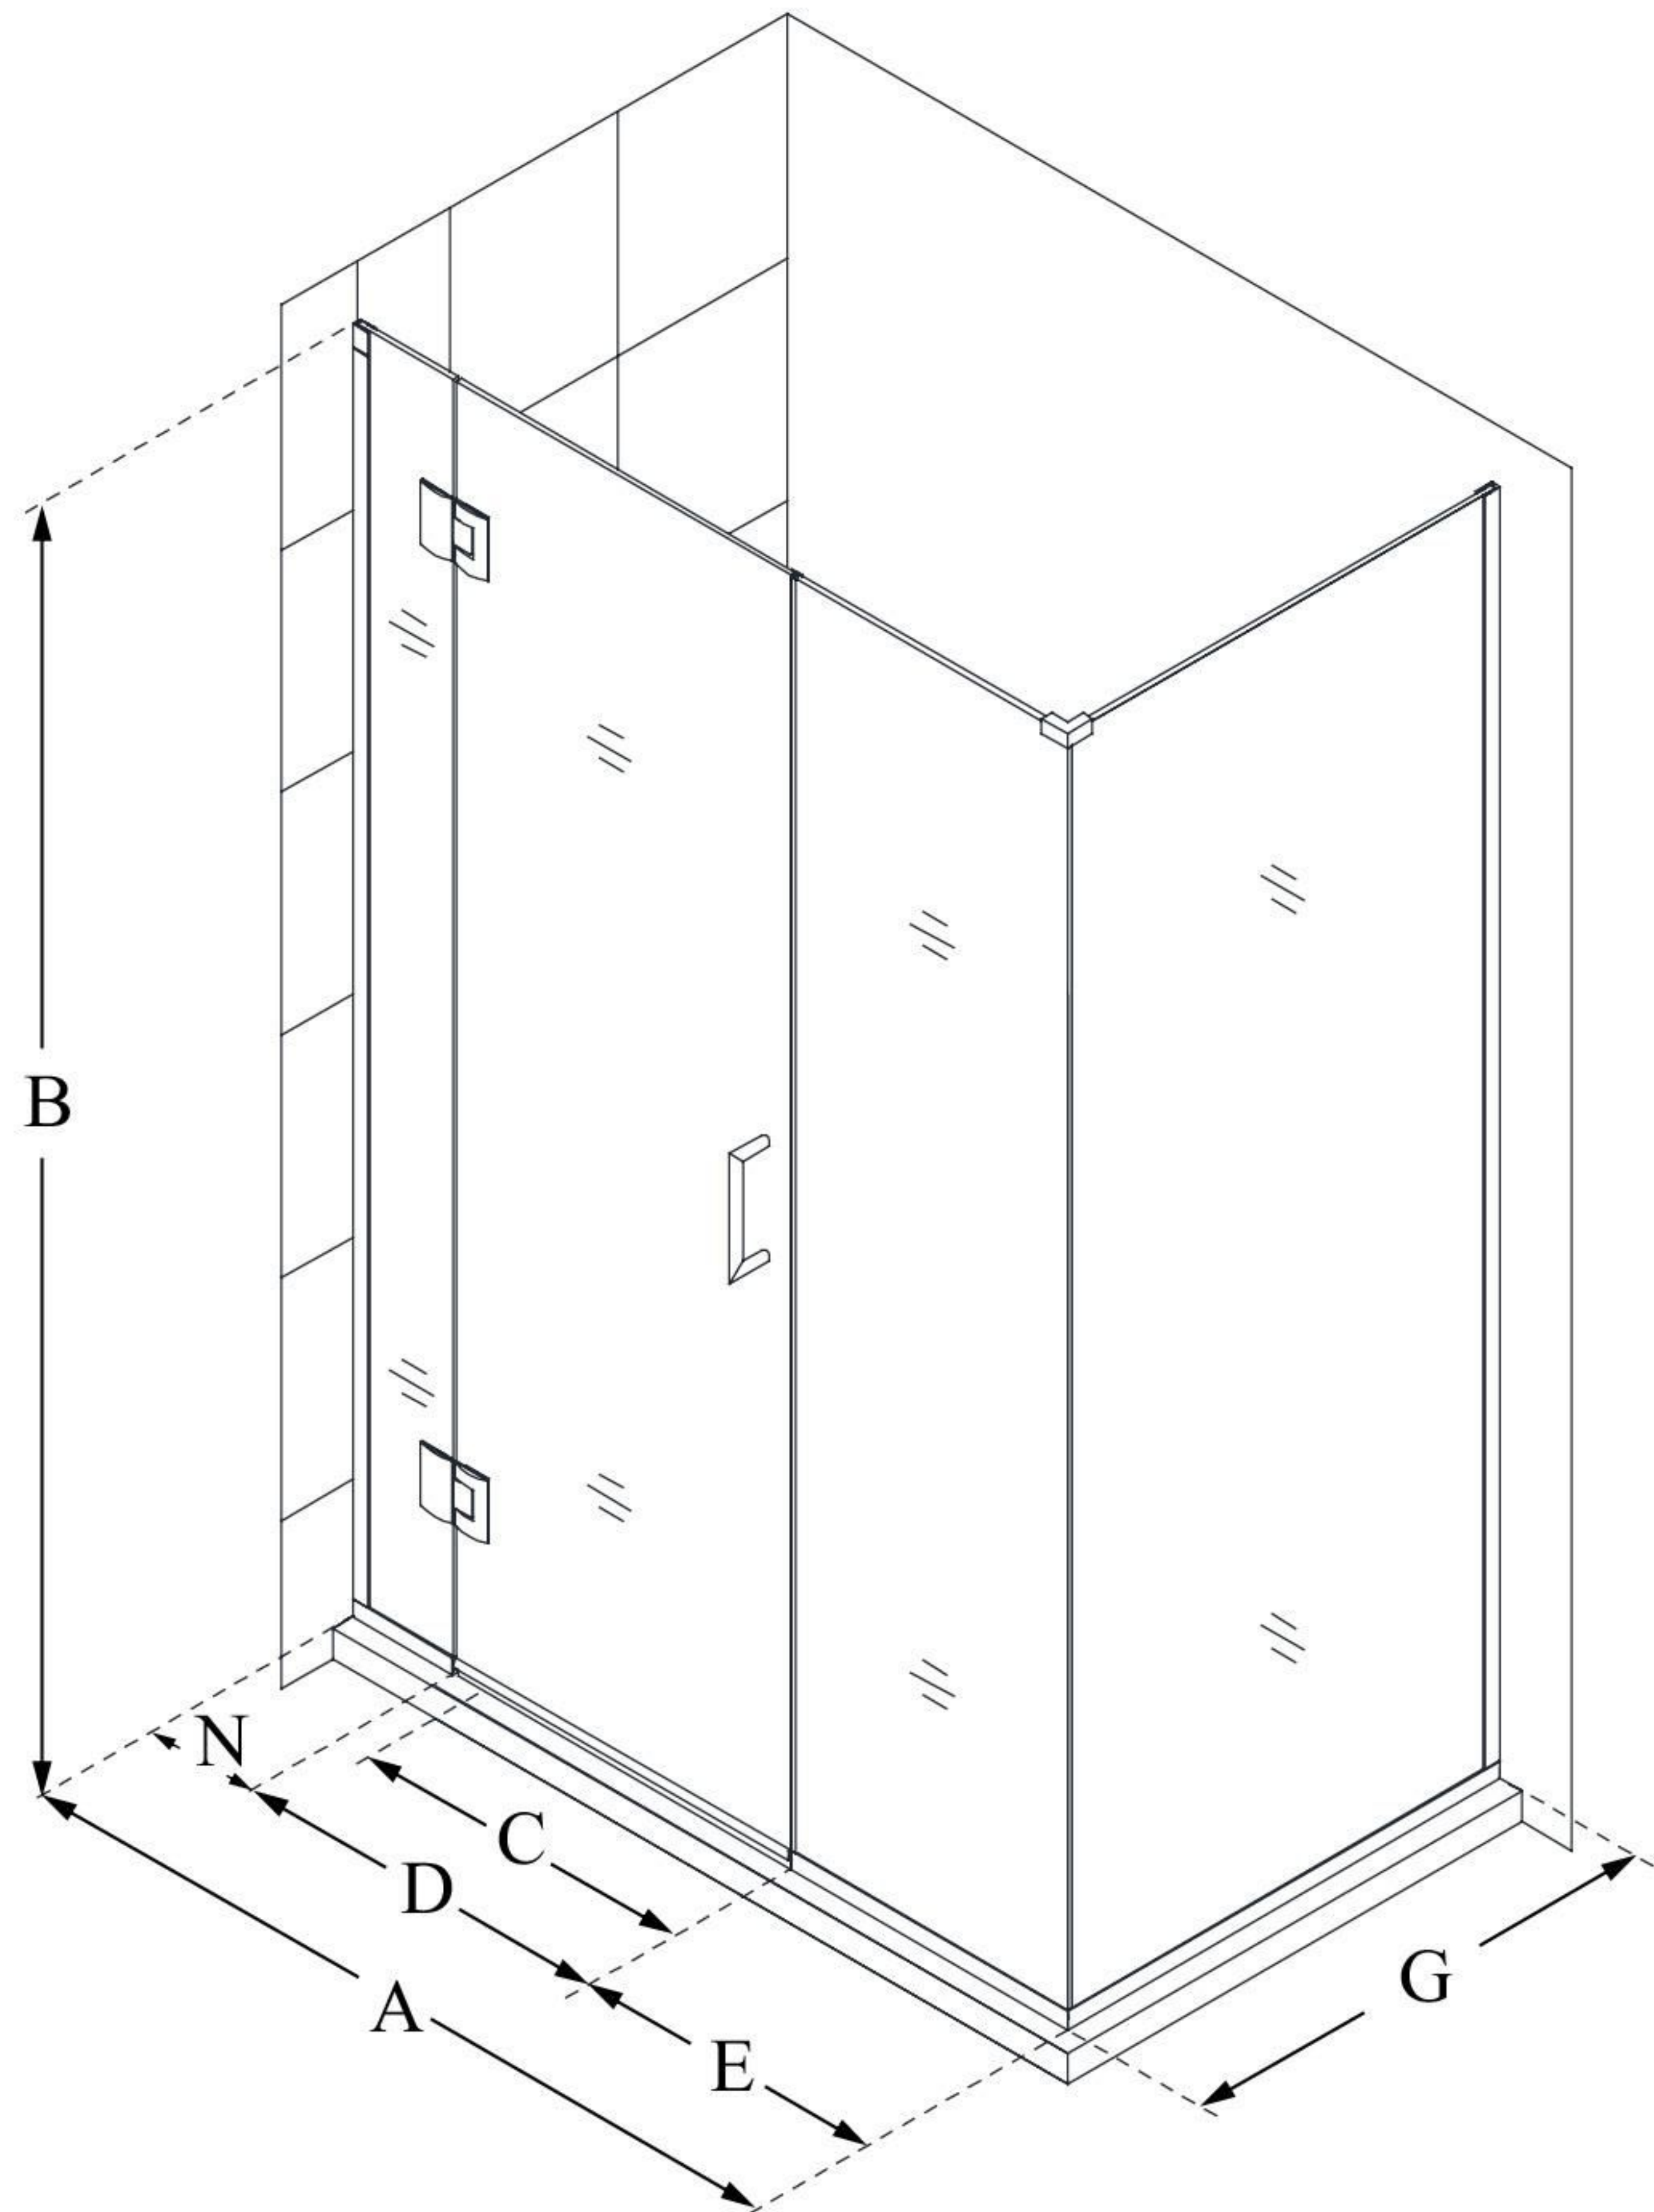

E12322530

UNIDOOR-X

DreamLine Unidoor-X 51 1/2" W
x 30 3/8" D x 72" H Frameless
Hinged Shower Enclosure, Clear
Glass

SWING DOOR

CONFIGURATION DIMENSIONS:

A: 51 1/2"

MODEL WIDTH

B: 72"

MODEL HEIGHT

C: 22"

ACCESS WIDTH

D: 23"

DOOR WIDTH

E: 22 1/2"

INLINE PANEL WIDTH

G: 30 3/8"

RETURN PANEL WIDTH

N: 6"

HINGE PANEL WIDTH

DreamLine reserves the right to update or modify the hardware or materials pictured without prior notice for the purpose of product improvement and customer satisfaction.