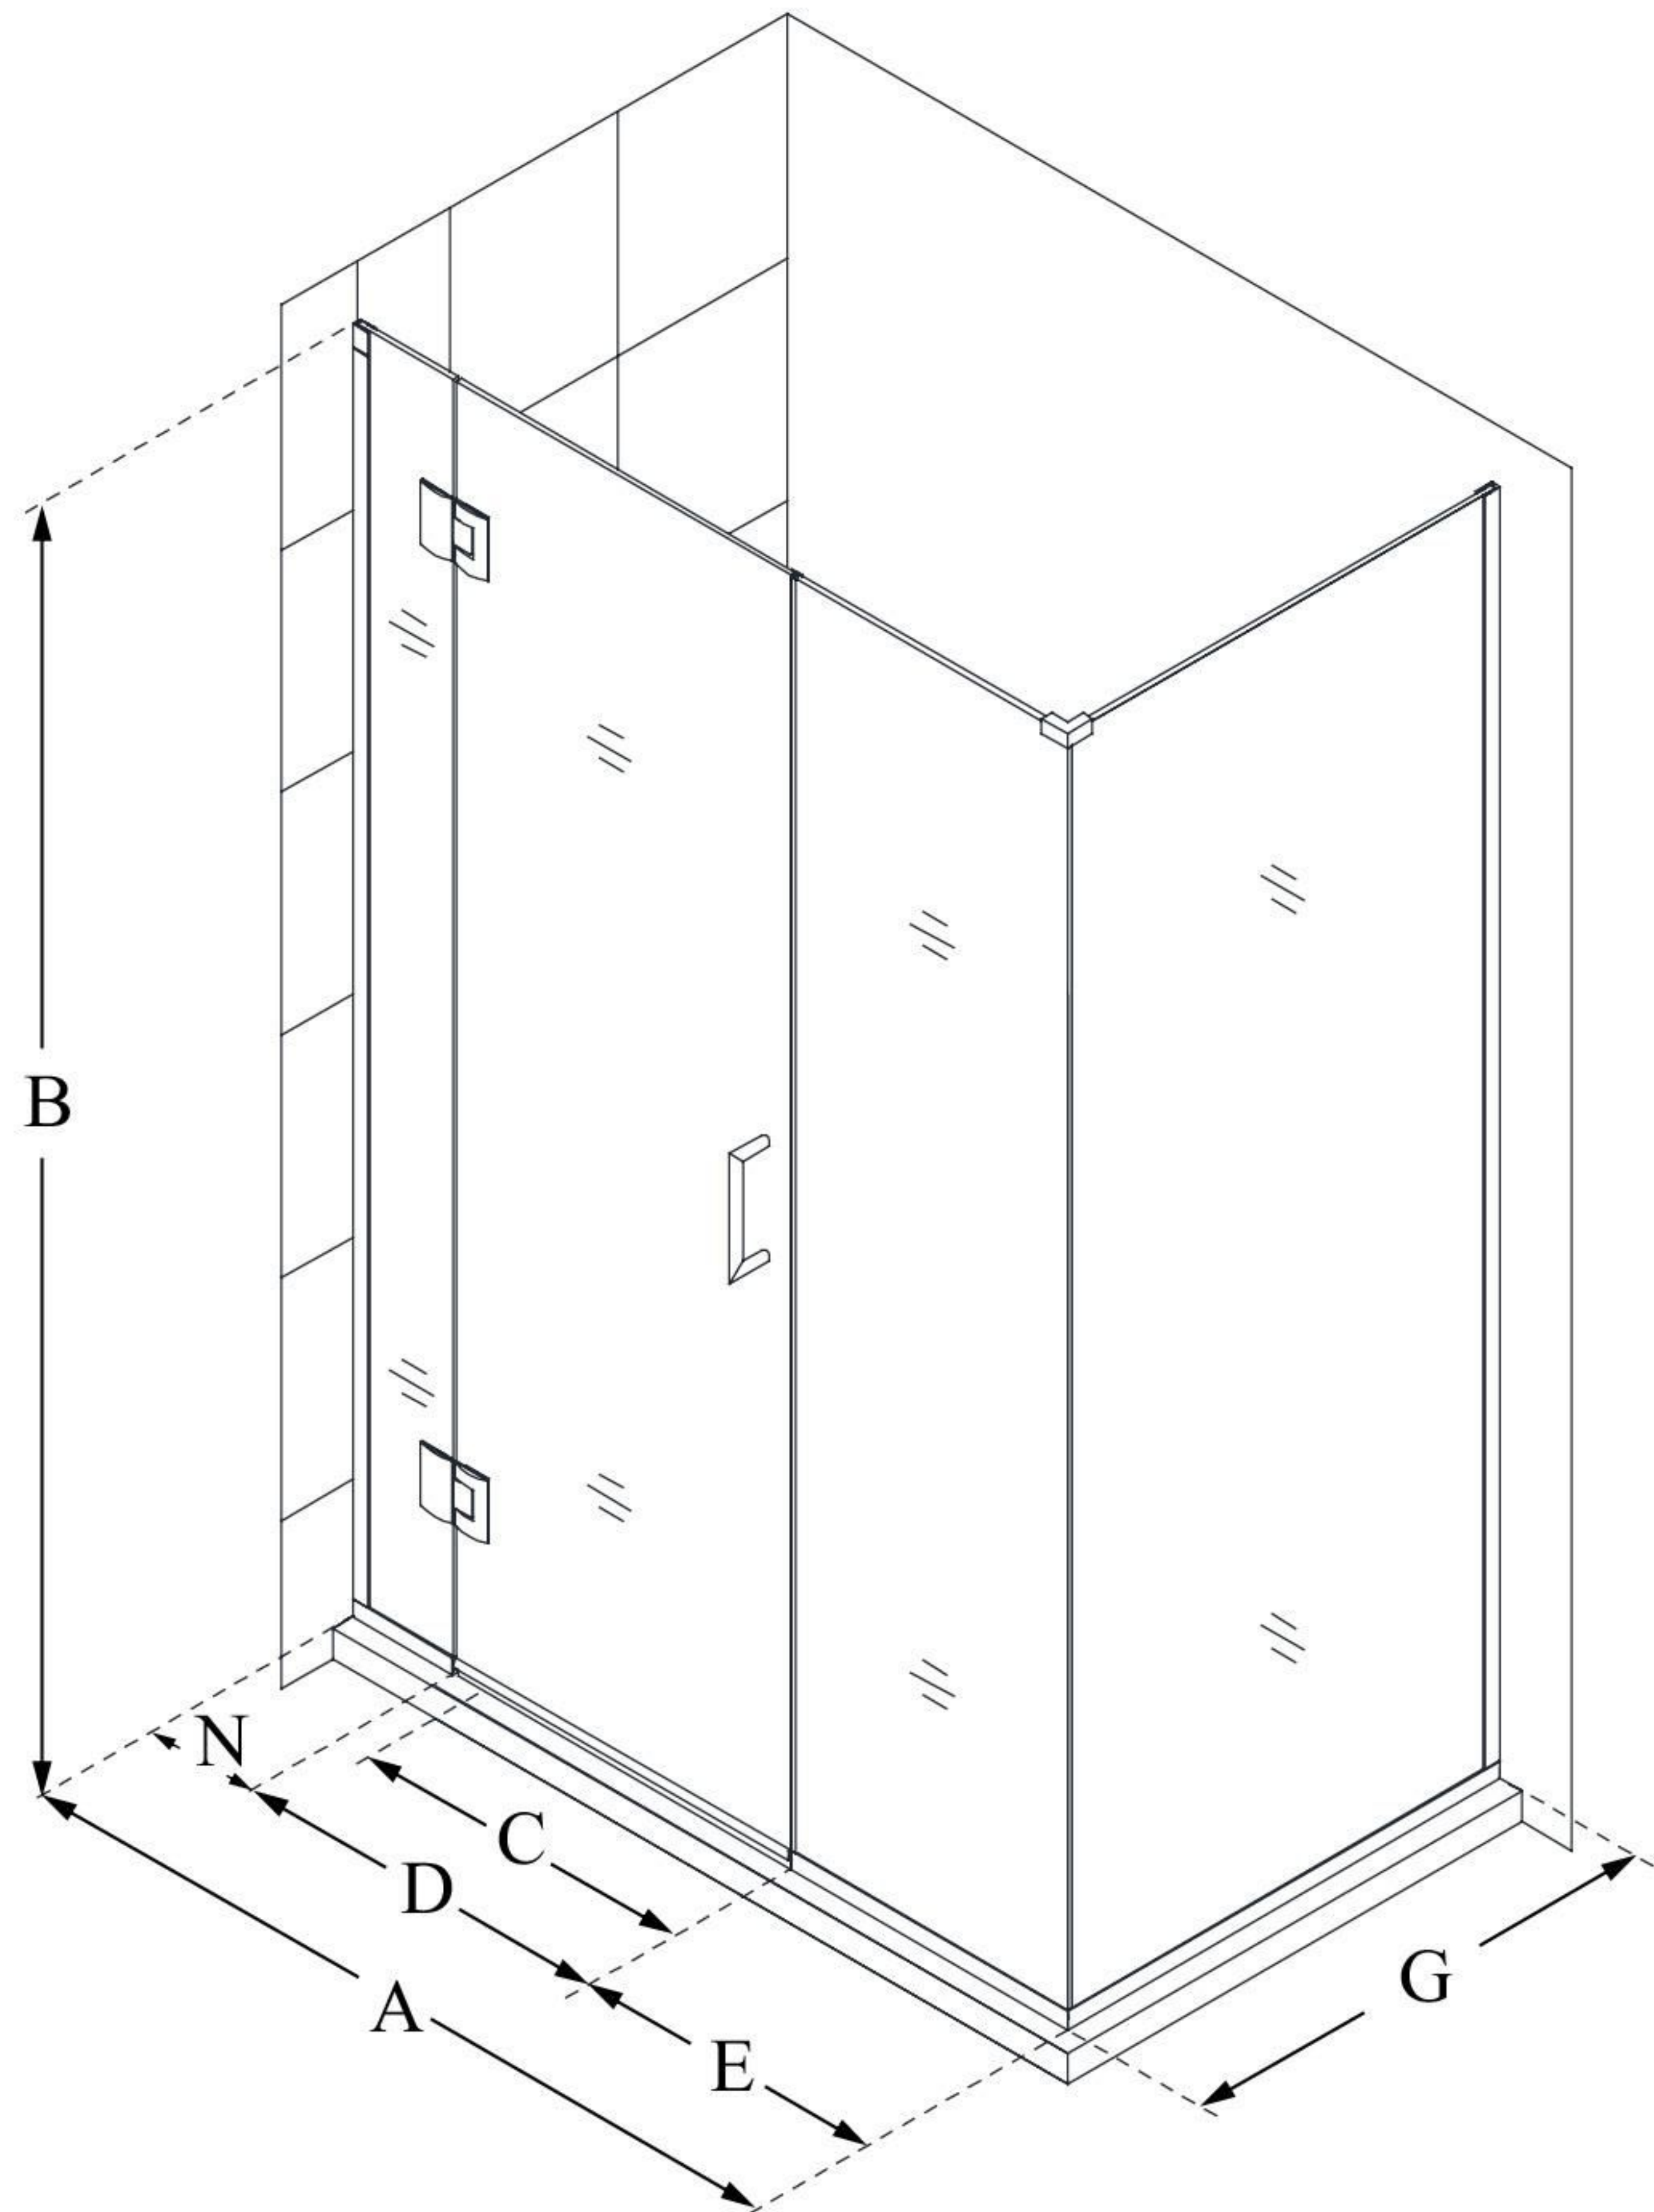

E12306534

UNIDOOR-X

DreamLine Unidoor-X 35 1/2" W
x 34 3/8" D x 72" H Frameless
Hinged Shower Enclosure, Clear
Glass

SWING DOOR

CONFIGURATION DIMENSIONS:

A: 35 1/2"

MODEL WIDTH

B: 72"

MODEL HEIGHT

C: 22"

ACCESS WIDTH

D: 23"

DOOR WIDTH

E: 6 1/2"

INLINE PANEL WIDTH

G: 34 3/8"

RETURN PANEL WIDTH

N: 6"

HINGE PANEL WIDTH

DreamLine reserves the right to update or modify the hardware or materials pictured without prior notice for the purpose of product improvement and customer satisfaction.